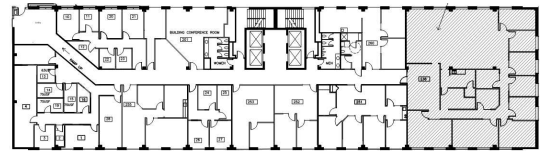

SUITE 236

4,167 RSF

KEY PLAN

LEAH MASSON

Senior Director
+1 206 215 9803
leah.masson@cushwake.com

BRANDON BURMEISTER

Senior Director
+1 206 215 9702
brandon.burmeister@cushwake.com