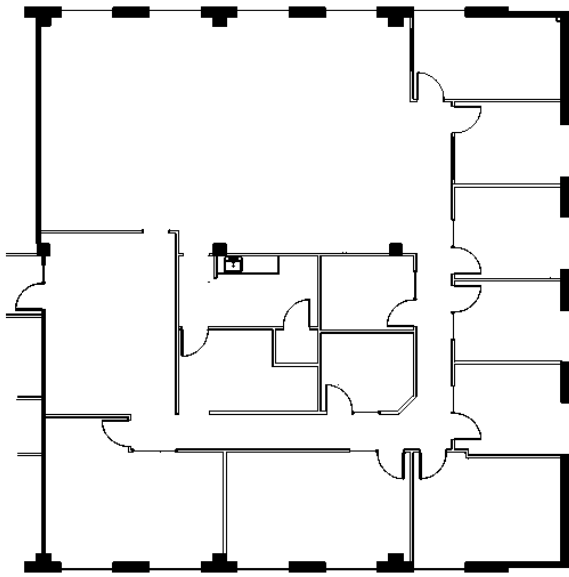

SUITE 236

4,167 RSF

KEY PLAN

LEAH MASSON

Senior Director
+1 206 215 9803
leah.masson@cushwake.com

BRANDON BURMEISTER

Senior Director
+1 206 215 9702
brandon.burmeister@cushwake.com