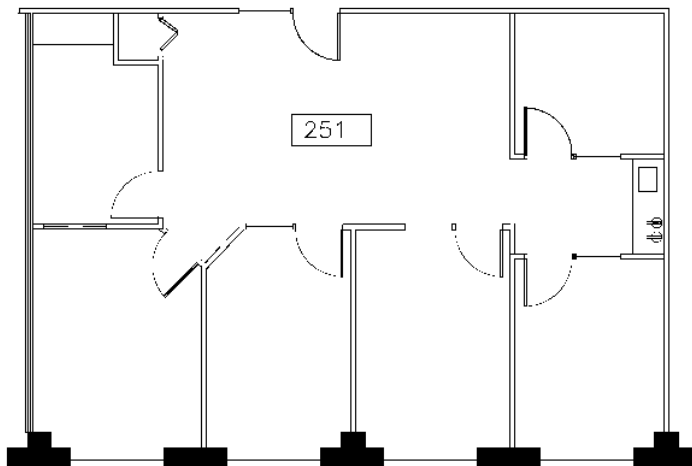

SUITE 251

1,293 RSF

KEY PLAN

LEAH MASSON

Senior Director
+1 206 215 9803
leah.masson@cushwake.com

BRANDON BURMEISTER

Senior Director
+1 206 215 9702
brandon.burmeister@cushwake.com