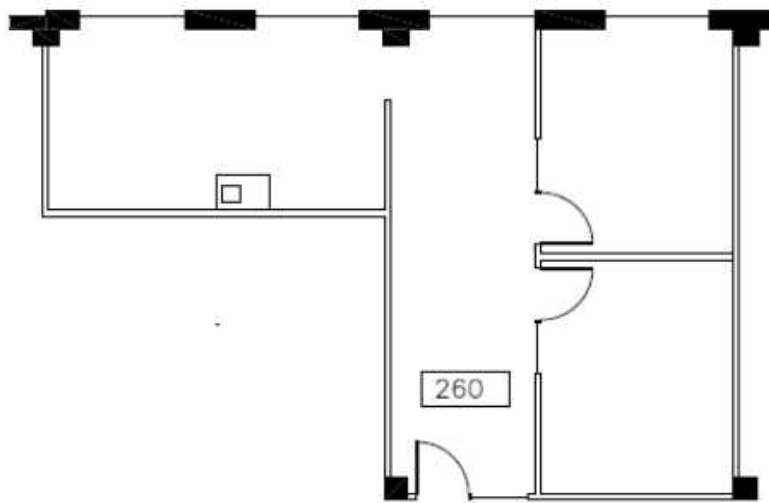

SUITE 260

851 RSF

KEY PLAN

LEAH MASSON

Senior Director
+1 206 215 9803
leah.masson@cushwake.com

BRANDON BURMEISTER

Senior Director
+1 206 215 9702
brandon.burmeister@cushwake.com