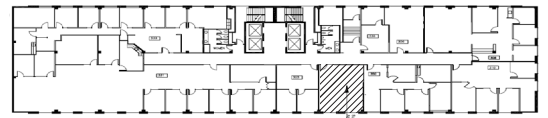

SUITE 303

650 RSF

KEY PLAN

LEAH MASSON

Senior Director
+1 206 215 9803
leah.masson@cushwake.com

BRANDON BURMEISTER

Senior Director
+1 206 215 9702
brandon.burmeister@cushwake.com