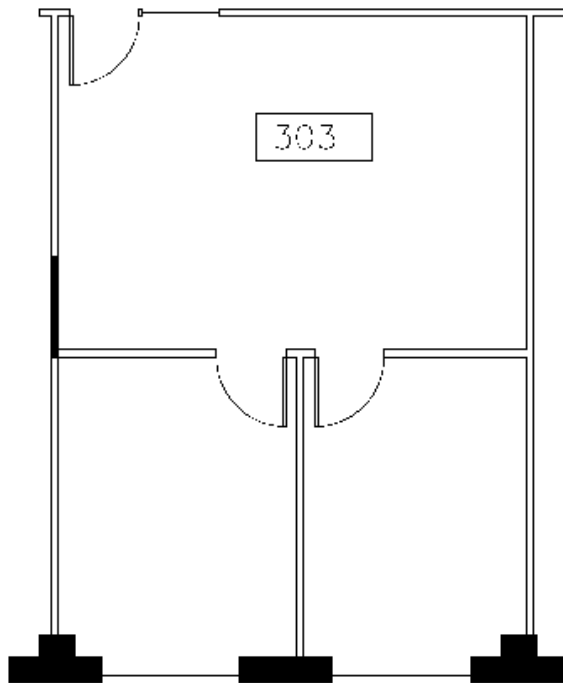

SUITE 303

650 RSF

KEY PLAN

LEAH MASSON

Senior Director
+1 206 215 9803
leah.masson@cushwake.com

BRANDON BURMEISTER

Senior Director
+1 206 215 9702
brandon.burmeister@cushwake.com