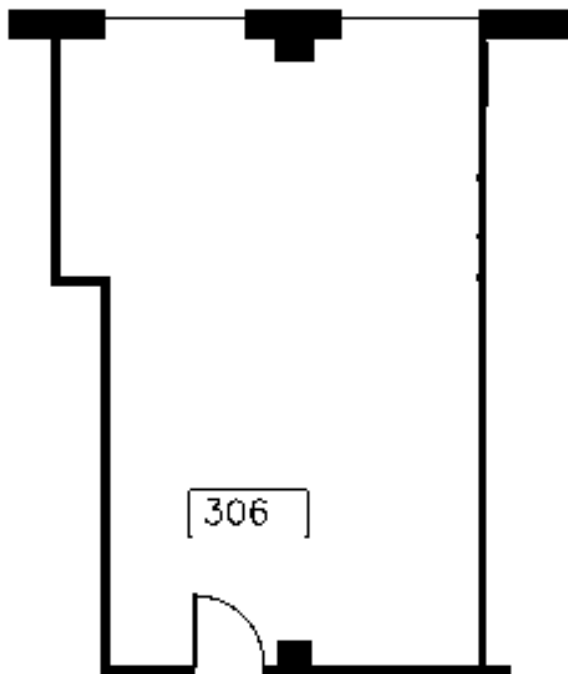

SUITE 306

515 RSF

KEY PLAN

LEAH MASSON

Senior Director
+1 206 215 9803
leah.masson@cushwake.com

BRANDON BURMEISTER

Senior Director
+1 206 215 9702
brandon.burmeister@cushwake.com