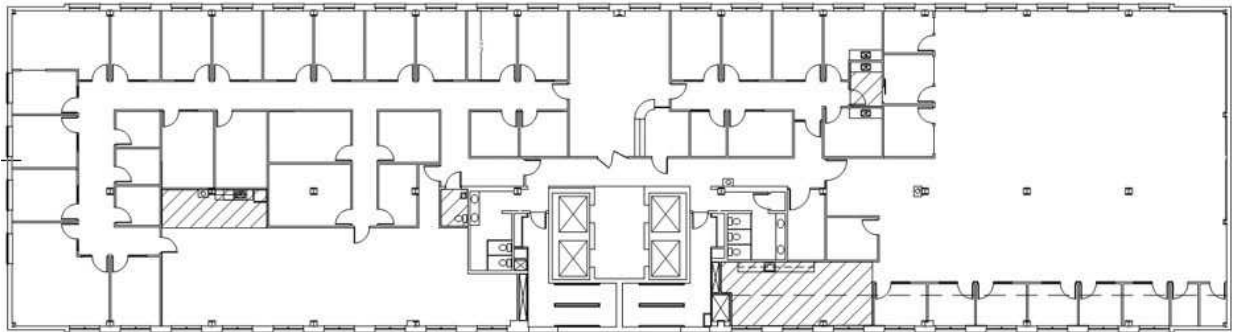

SUITE 400

14,213 RSF

LEAH MASSON

Senior Director
+1 206 215 9803
leah.masson@cushwake.com

BRANDON BURMEISTER

Senior Director
+1 206 215 9702
brandon.burmeister@cushwake.com