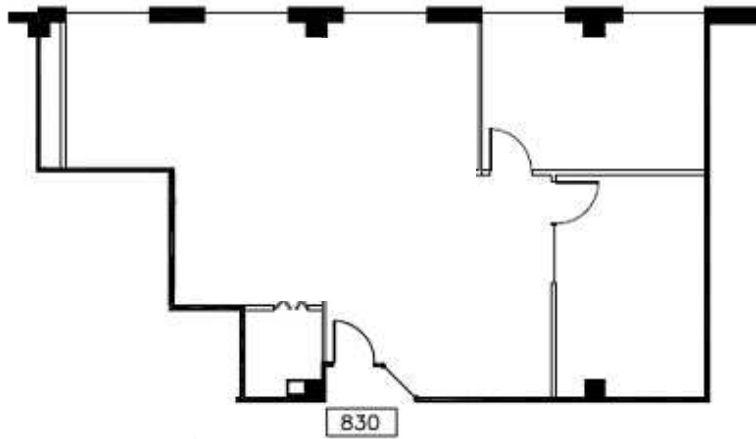

SUITE 830

1,266 RSF

KEY PLAN

LEAH MASSON

Senior Director
+1 206 215 9803
leah.masson@cushwake.com

BRANDON BURMEISTER

Senior Director
+1 206 215 9702
brandon.burmeister@cushwake.com