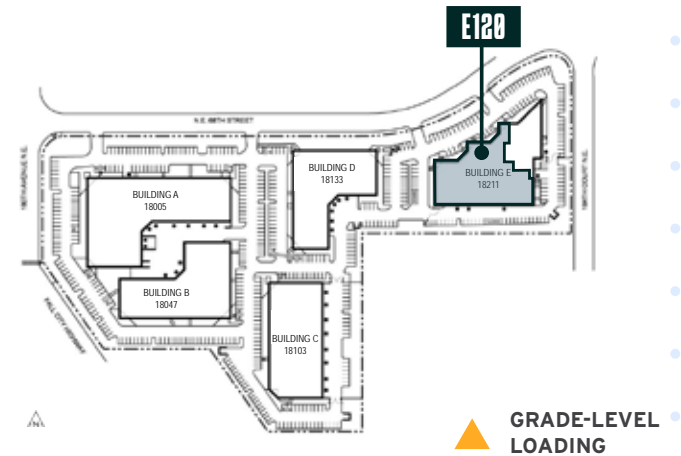

Estimated Clear Height to Deck: Approx. 13'

 [CLICK TO TAKE A VIRTUAL TOUR](#)