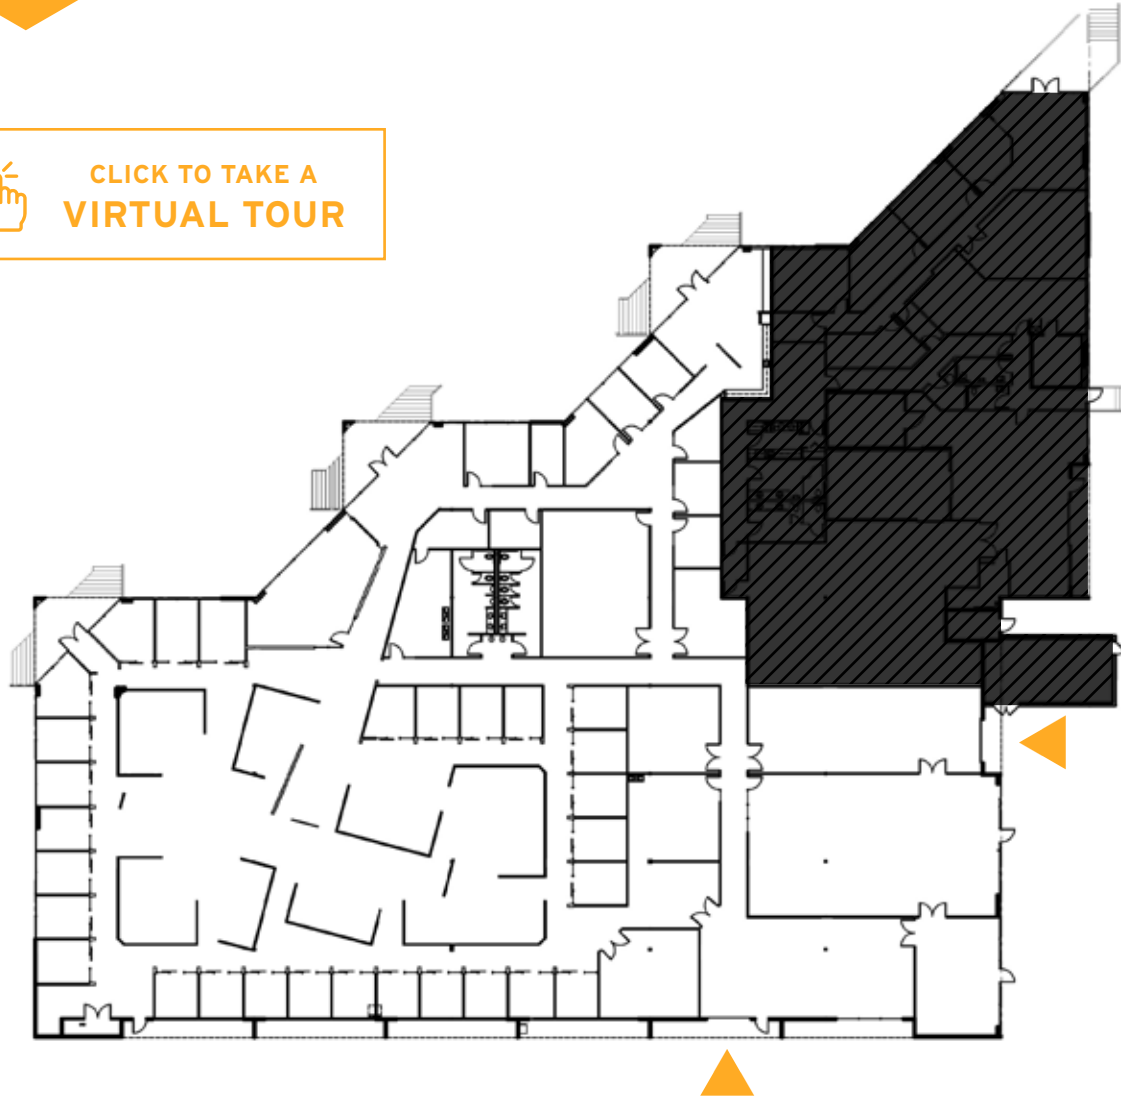

## SUITE E120

24,236 RSF

Available 6/1/2025

Fantastic single story R&D or creative office space

Exposed ceilings, fully conditioned  
with polished concrete entries

Approx. 1,708 SF warehouse with grade level  
loading (ability to expand warehouse and loading)

Estimated Clear Height to Deck: Approx. 13'

 [CLICK TO TAKE A VIRTUAL TOUR](#)