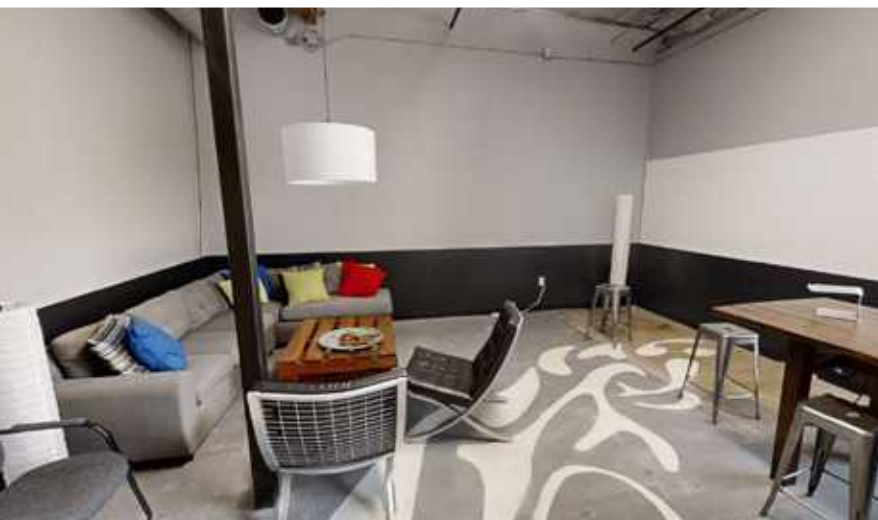

PARK EAST

Northwest Building LLC

18211 NE 68TH STREET | REDMOND, WA

BRODERICK
· GROUP ·

TYLER SLONE | 425.274.4281 | slone@broderickgroup.com

ERIC MEUSSNER | 425.274.4282 | meussner@broderickgroup.com