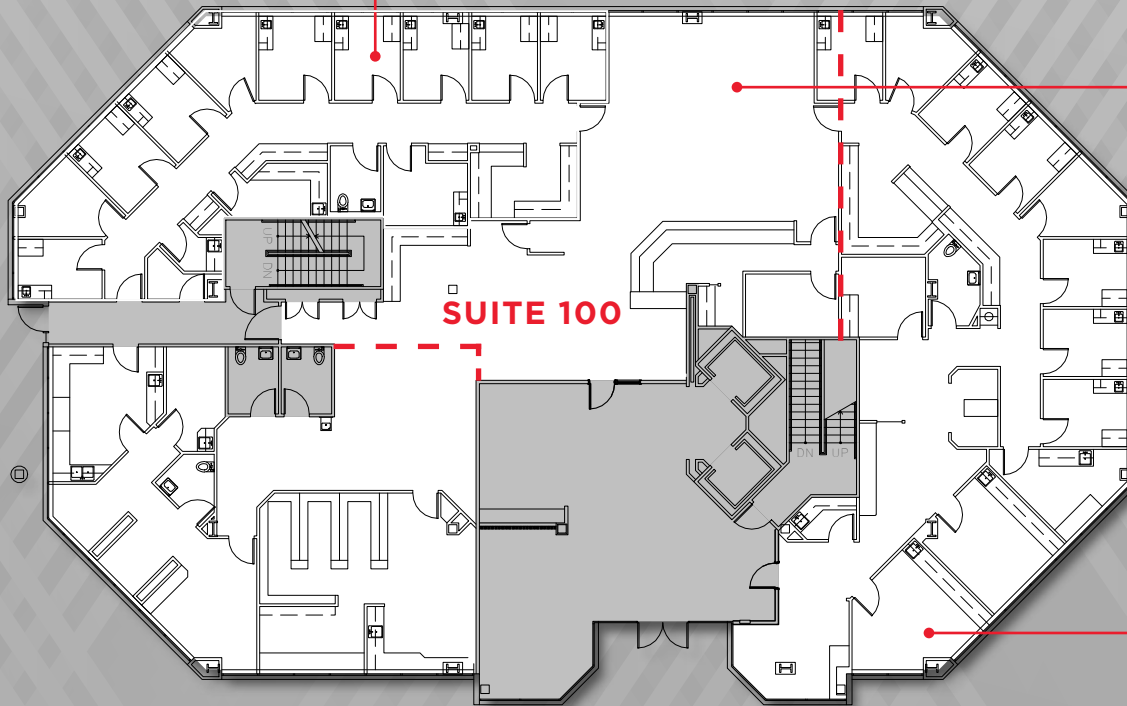

1ST FLOOR

 VIRTUAL TOUR

SUITE 100

--- POTENTIAL DEMISING OPTION

SUITE

RSF

100

2,500 - 8,784 SF
Multiple demising configurations available

TOTAL

8,784 SF

VIEW 360 RENDERING

VIEW 360 RENDERING

VIEW SPECULATIVE VIRTUAL TOUR

NEW AGGRESSIVE ASKING RATE:

\$33.00/SF