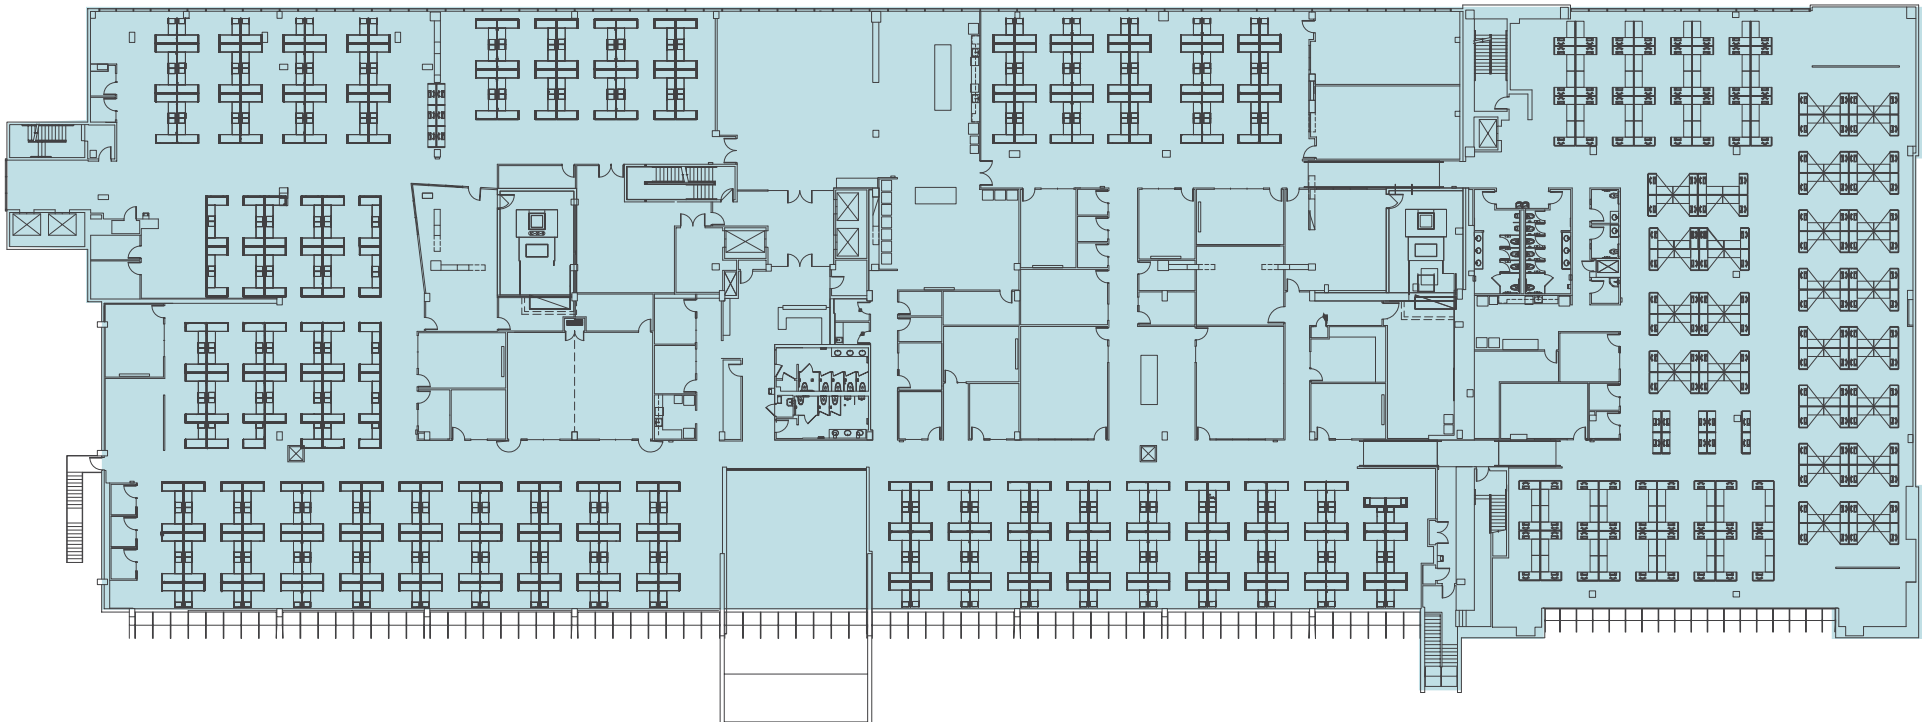

LARRY ALMELEH | 206.910.0859 | almeleh@broderickgroup.com

6100

4TH AVENUE SOUTH
FOR LEASE

FLOOR 1

▶ TOUR THE LOBBY

▶ TOUR THE FITNESS CENTER

SUITE 100B - 101B | 10,246 - 25,209 RSF
SUITE 100A/C | 7,619 RSF

6100

4TH AVENUE SOUTH

FOR LEASE

FLOOR 2

67,065 RSF

[▶ VIRTUAL TOUR](#)

6100

4TH AVENUE SOUTH

FOR LEASE