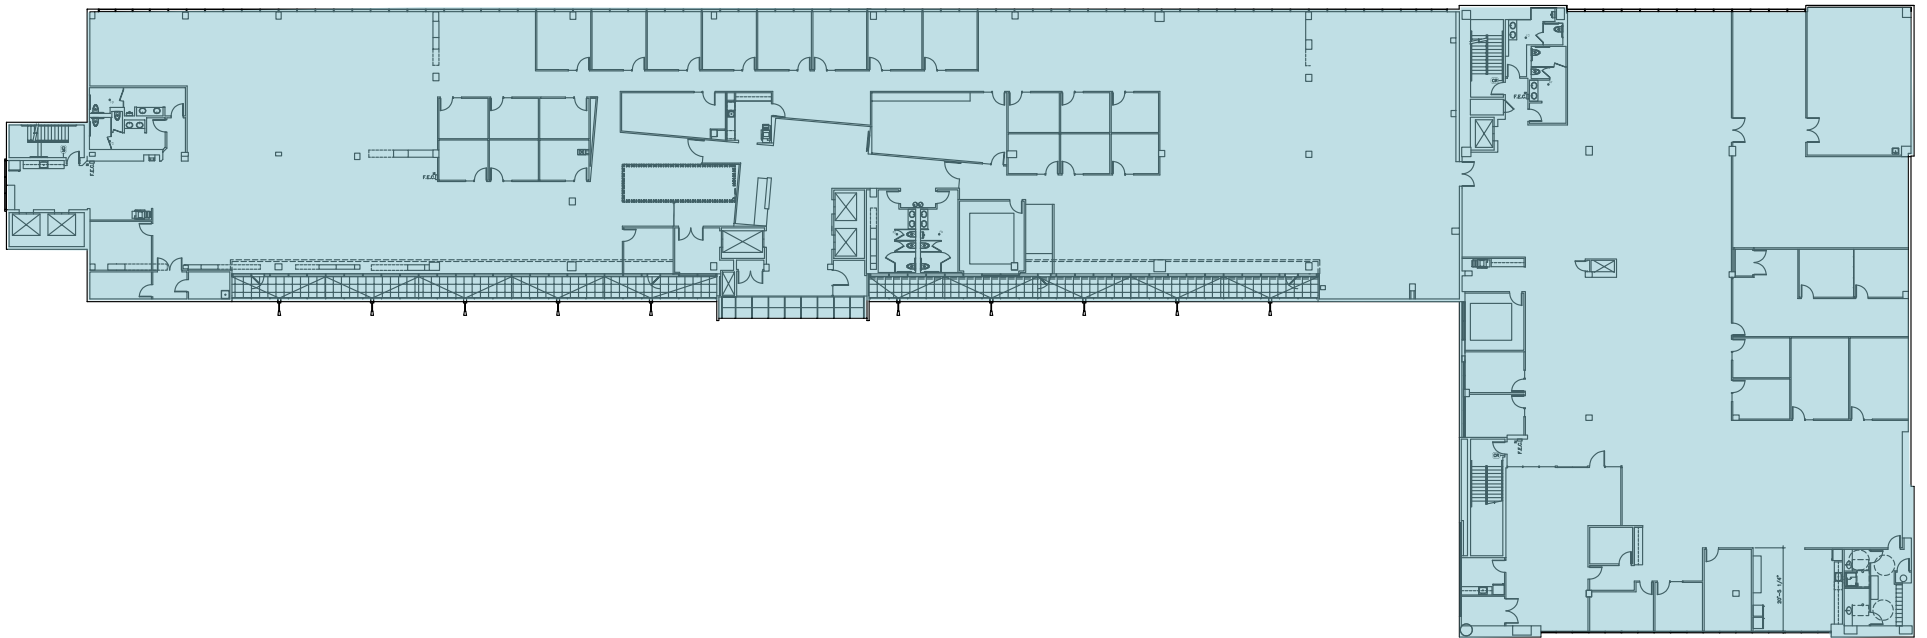

6100

4TH AVENUE SOUTH

FOR LEASE

FLOOR 3

41,160 RSF

[▶ VIRTUAL TOUR](#)

BRODERICK
• GROUP •

LARRY ALMELEH | 206.910.0859 | almeleh@broderickgroup.com

[↑ AVAILABILITIES](#)