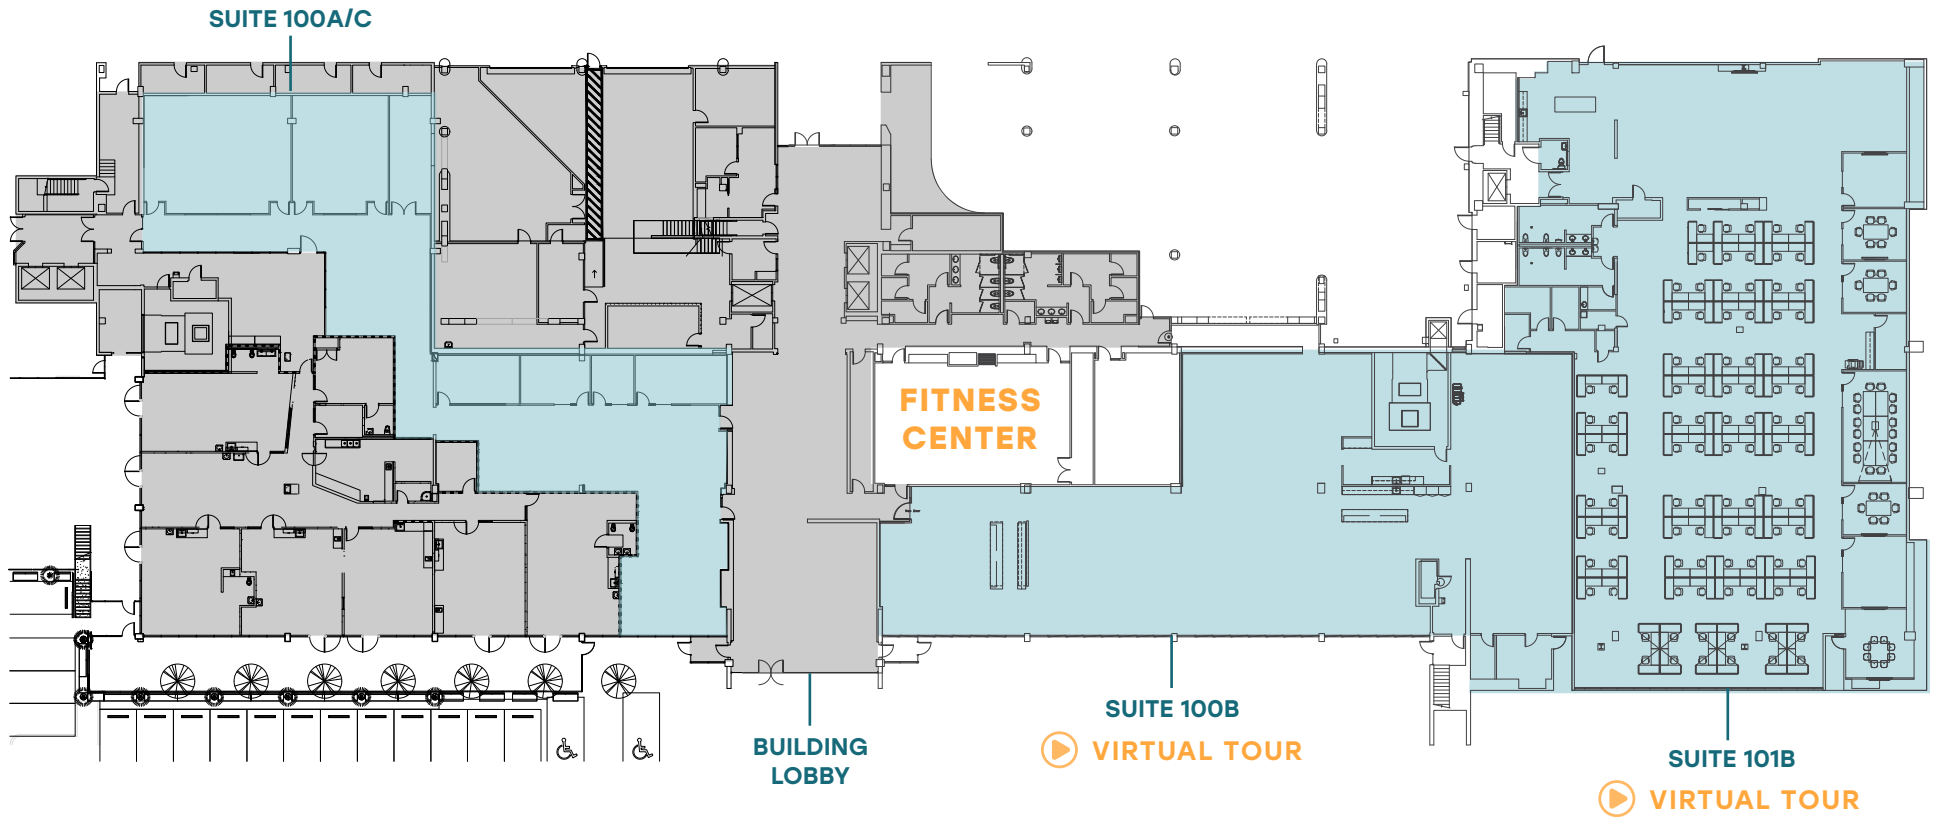

LARRY ALMELEH | 206.910.0859 | almeleh@broderickgroup.com

6100

4TH AVENUE SOUTH
FOR LEASE

FLOOR 1

▶ TOUR THE LOBBY

▶ TOUR THE FITNESS CENTER

SUITE 100B - 101B | 10,246 - 25,209 RSF
SUITE 100A/C | 7,619 RSF

6100

4TH AVENUE SOUTH

FOR LEASE

FLOOR 2

67,065 RSF

[▶ VIRTUAL TOUR](#)

6100

4TH AVENUE SOUTH

FOR LEASE