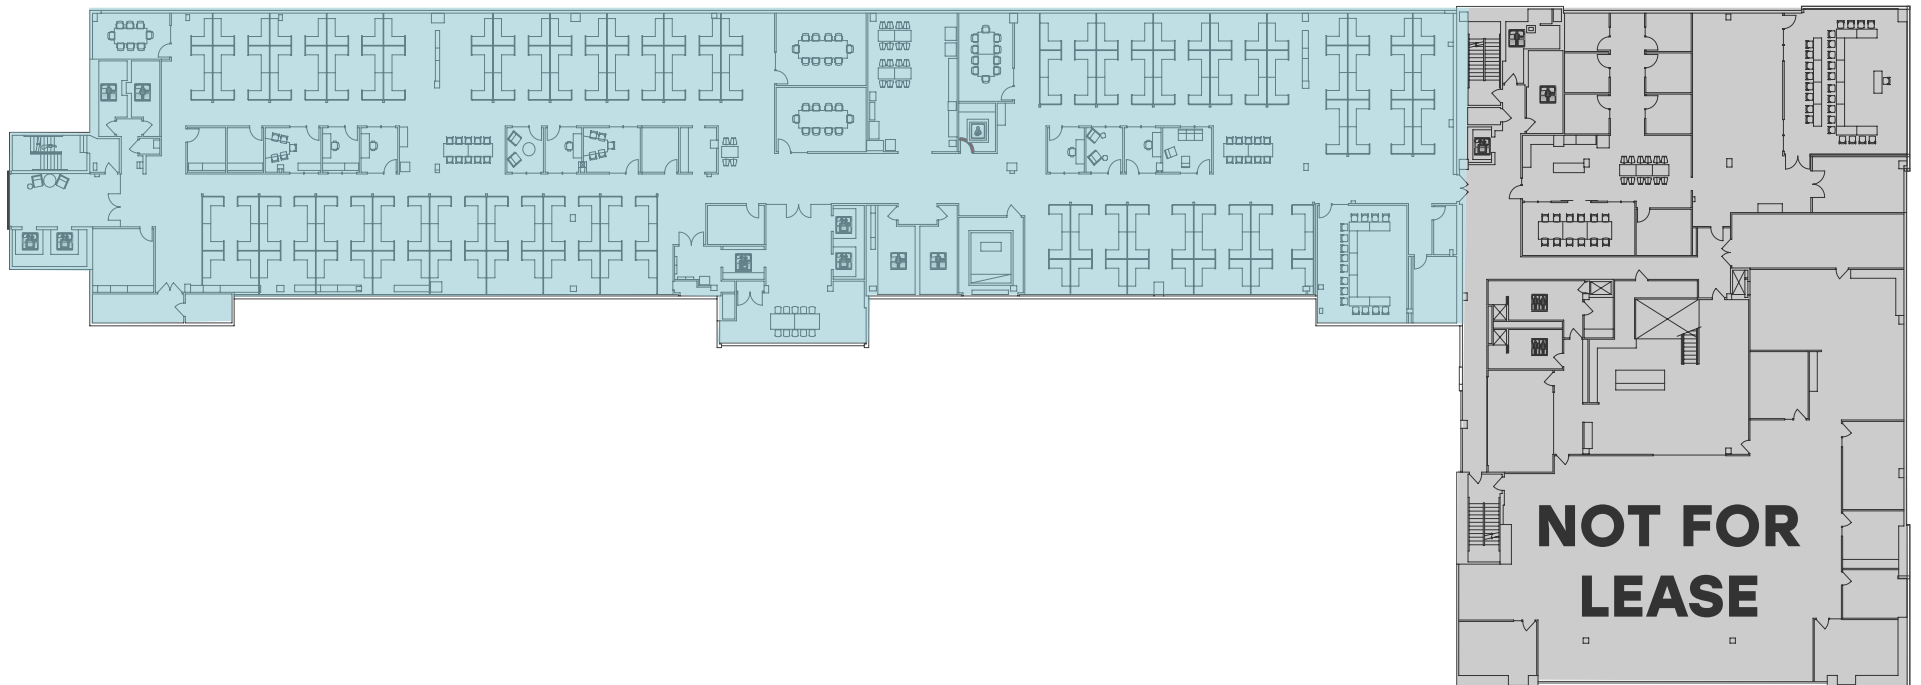

6100

4TH AVENUE SOUTH

FOR LEASE

FLOOR 4

24,317 RSF

[▶ VIRTUAL TOUR](#)