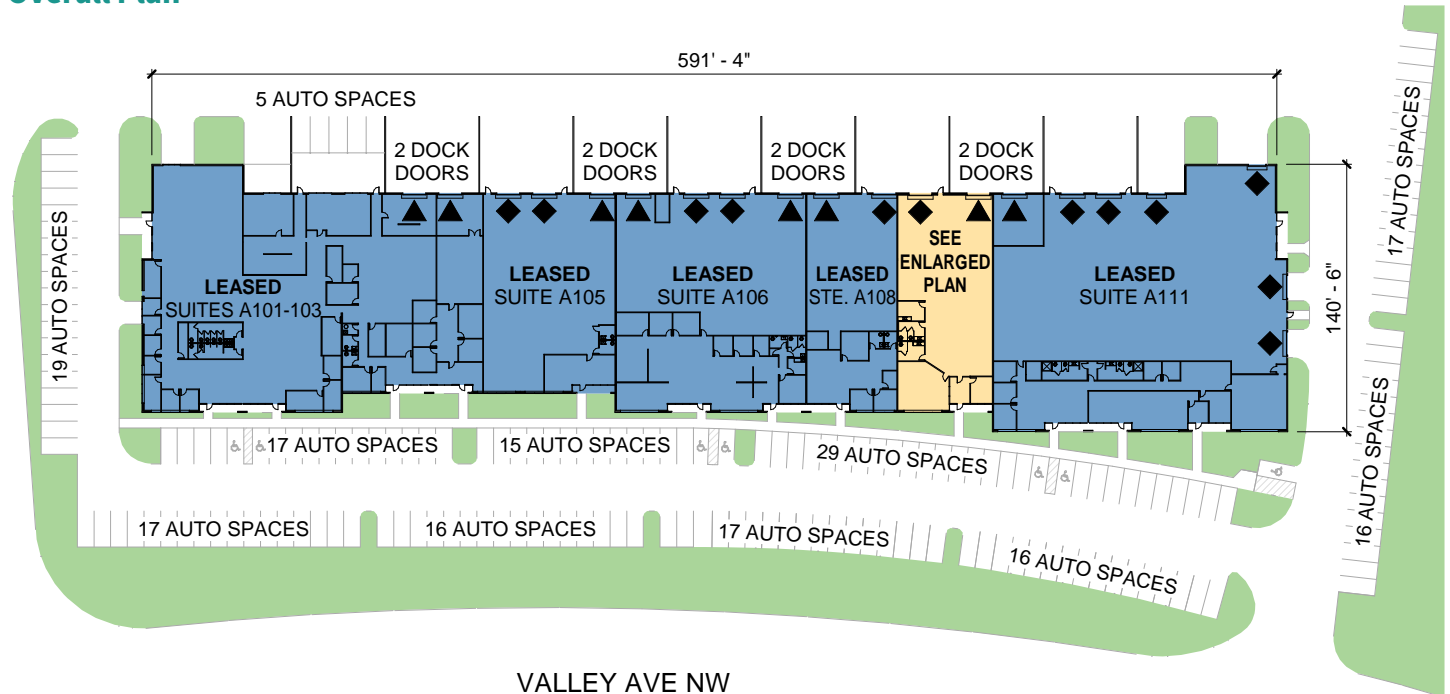

5,750 SF

Industrial Space For Lease

Prologis Park Puyallup 2

402 Valley Ave, Suite 109
Puyallup, WA 98371

LOCATION

- 2 minutes to Hwy-167
- 10 minutes to I-5
- 16 minutes to Port of Tacoma

SUITE 109

- 5,750 SF Total
- 1,400 SF Office / Showroom
- 4,350 SF Warehouse
- 1 Dock-high Door
- 1 Drive-in Door
- 22' Clear Height
- NNN Lease Rate
- Available November 1, 2024

ADVANTAGES AND AMENITIES

- Core Puyallup location on Valley Ave
- Ample truck court
- Concrete tilt construction
- New LED lighting

Prologis Essentials: your single-source service for efficient move-in and operations at [prologisessentials.com](https://www.prologisessentials.com)

5,750 SF

Industrial Space For Lease

Prologis Park Puyallup 2

Overall Plan

SITE PLAN

1" = 80'-0"

Neil Walter Company

Scott Price
sprice@neilwalter.com
Ph 253 779 2419
Cell 253 779 3710
1940 East D St
Suite 100
Tacoma, WA 98421 USA