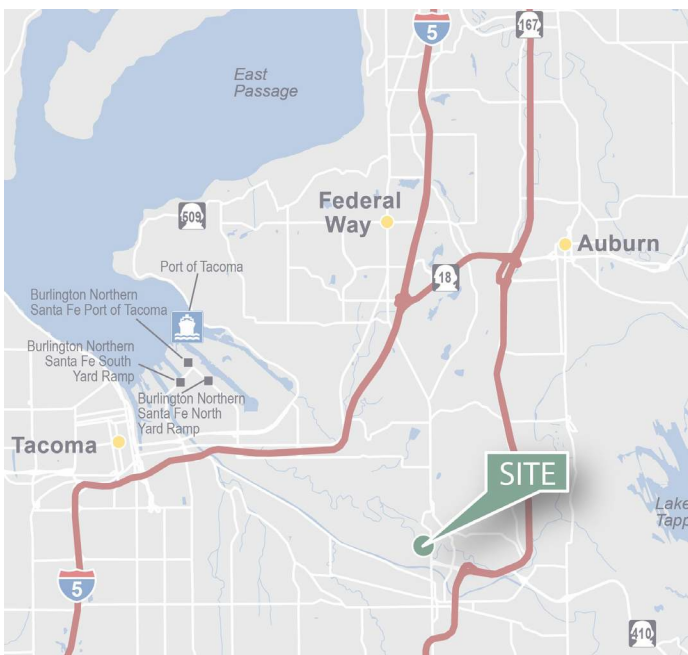

Prologis Essentials: your single-source service for efficient move-in and operations at [prologisessentials.com](https://www.prologisessentials.com)