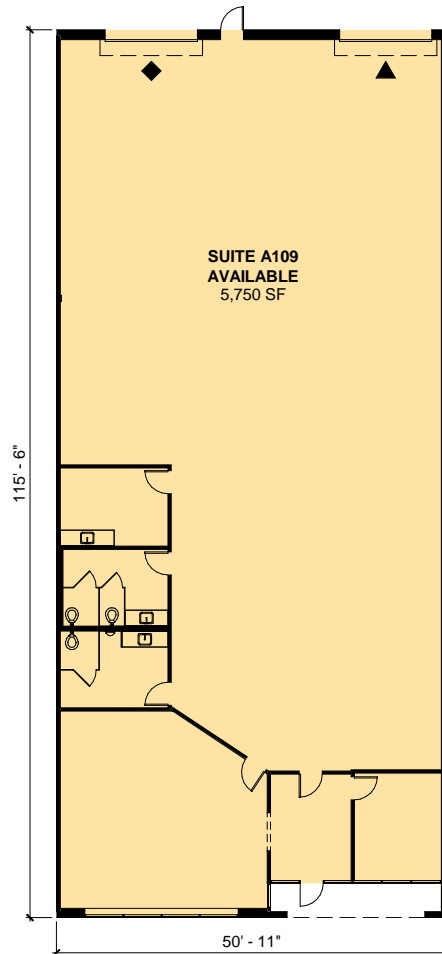

5,750 SF

Industrial Space For Lease

Prologis Park Puyallup 2

Suite 109 Plan

SUITE A109

1/16" = 1'-0"

Neil Walter Company

Scott Price
sprice@neilwalter.com
Ph 253 779 2419
Cell 253 779 3710
1940 East D St
Suite 100
Tacoma, WA 98421 USA