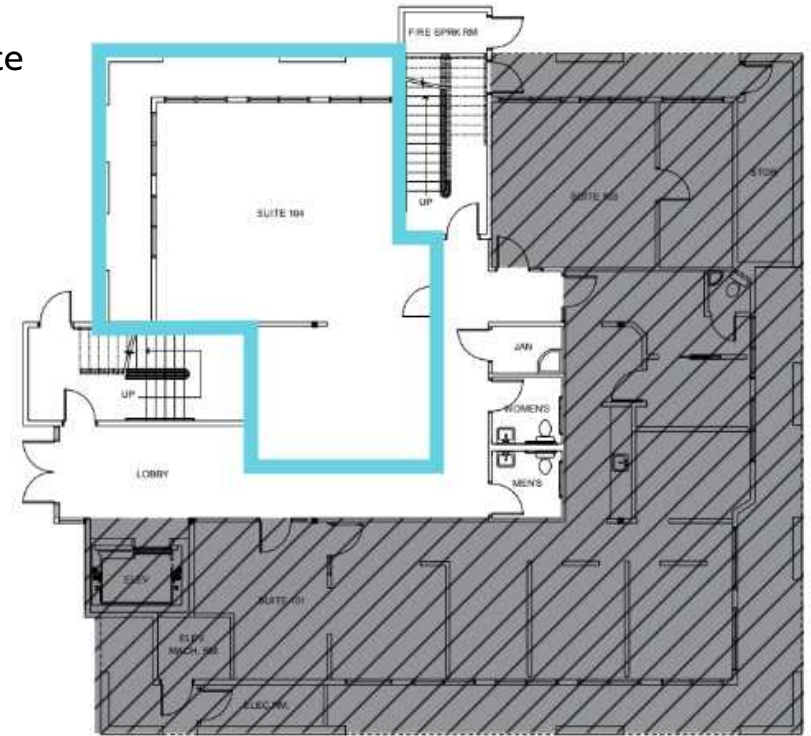

FOR LEASE

Tiger Mountain Professional Center

14401 ISSAQUAH-HOBART ROAD SE, ISSAQUAH, WA 98027

- **OUTSTANDING** traffic volume with high visibility from Hobart Road
- **Located on the main thoroughfare** connecting Highway 18 to Issaquah
- **Generous parking**
- **EASY ACCESS** to Highway 18 and Issaquah

AVAILABILITIES

Suite	Size	Availability
Suite 104	875 SF	$30/SF FS
Suite 205	1,839 SF	$25/SF FS

Jaxson Mauer

Commercial Sales & Leasing

425.375.3550

jaxson@wccommercialrealty.com

Tyler Barnes

Broker, Sales and Leasing

425.406.0808

tylerb@wccommercialrealty.com

WCCR

West Coast Commercial Realty

www.wccommercialrealty.com

Suite
104