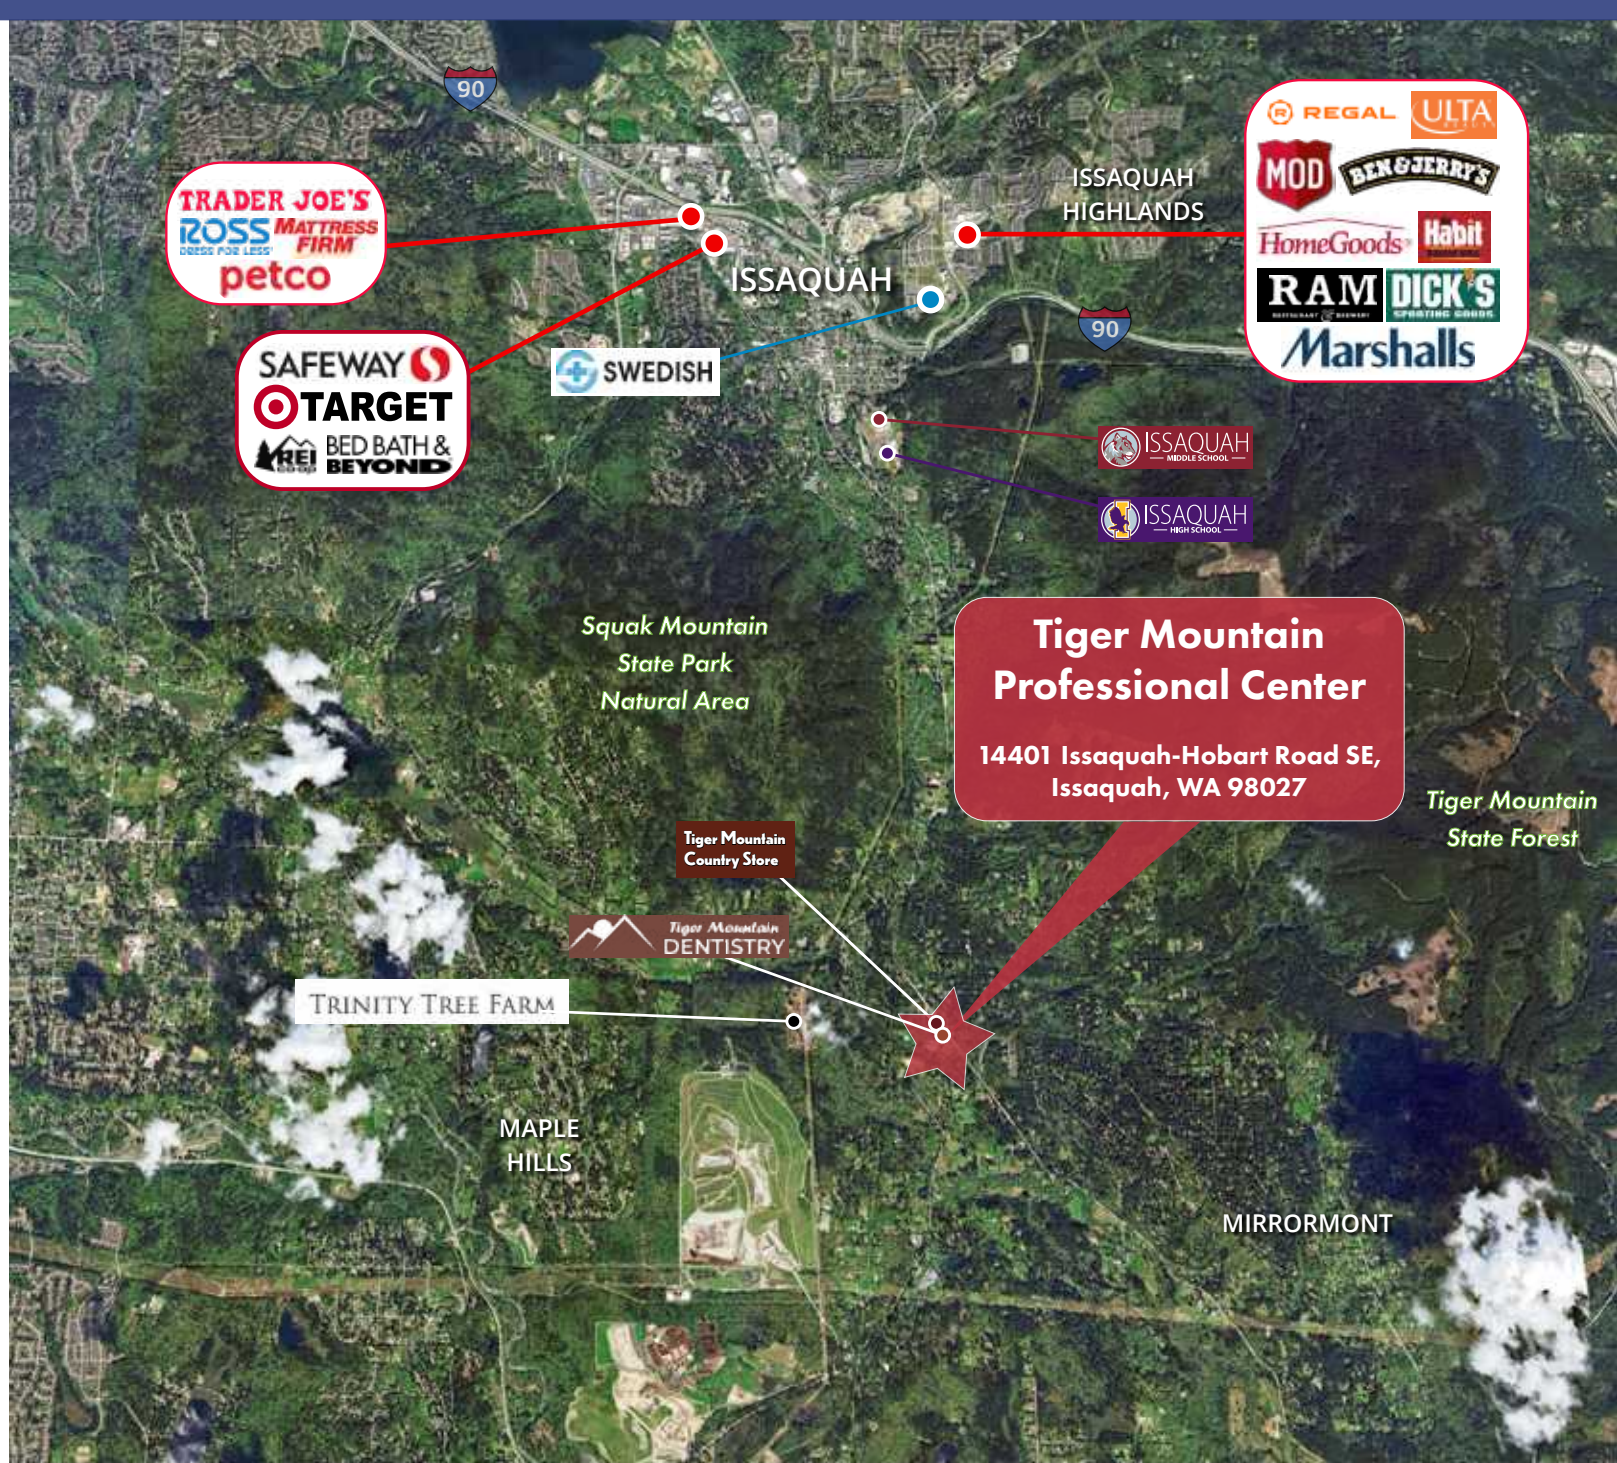

DEMOGRAPHICS

TOTAL POPULATION

1-Mile: 1,230
3-Mile: 6,678
5-Mile: 37,513

AVERAGE HOUSEHOLD INCOME

1-Mile: $186,607
3-Mile: $172,855
5-Mile: $157,732

HOUSEHOLDS

1-Mile: 445
3-Mile: 2,394
5-Mile: 14,258

TRAFFIC COUNTS

16,000+
Vehicles per day
@ Issaquah Hobart Rd SE
& 233rd Way SESW