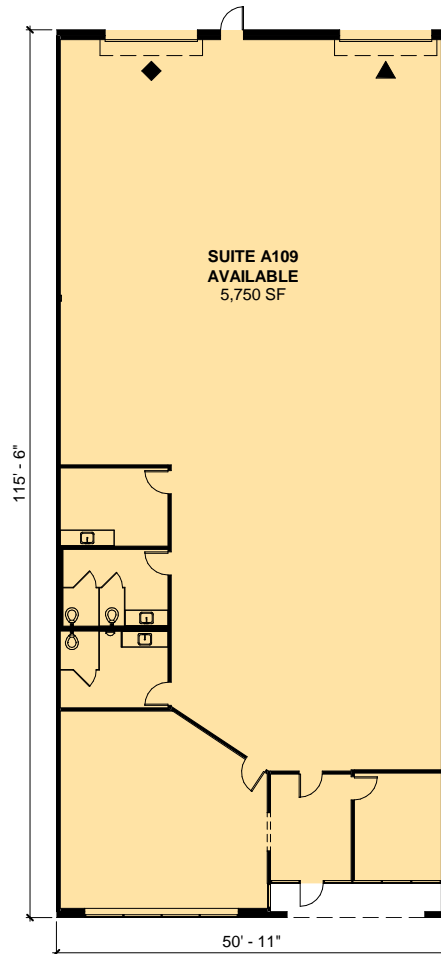

5,750 SF

Industrial Space For Lease

Prologis Park Puyallup 2

Suite 109 Plan

SUITE A109

1/16" = 1'-0"

Neil Walter Company

Scott Price
sprice@neilwalter.com
Ph 253 779 2419
Cell 253 779 3710
1940 East D St
Suite 100
Tacoma, WA 98421 USA