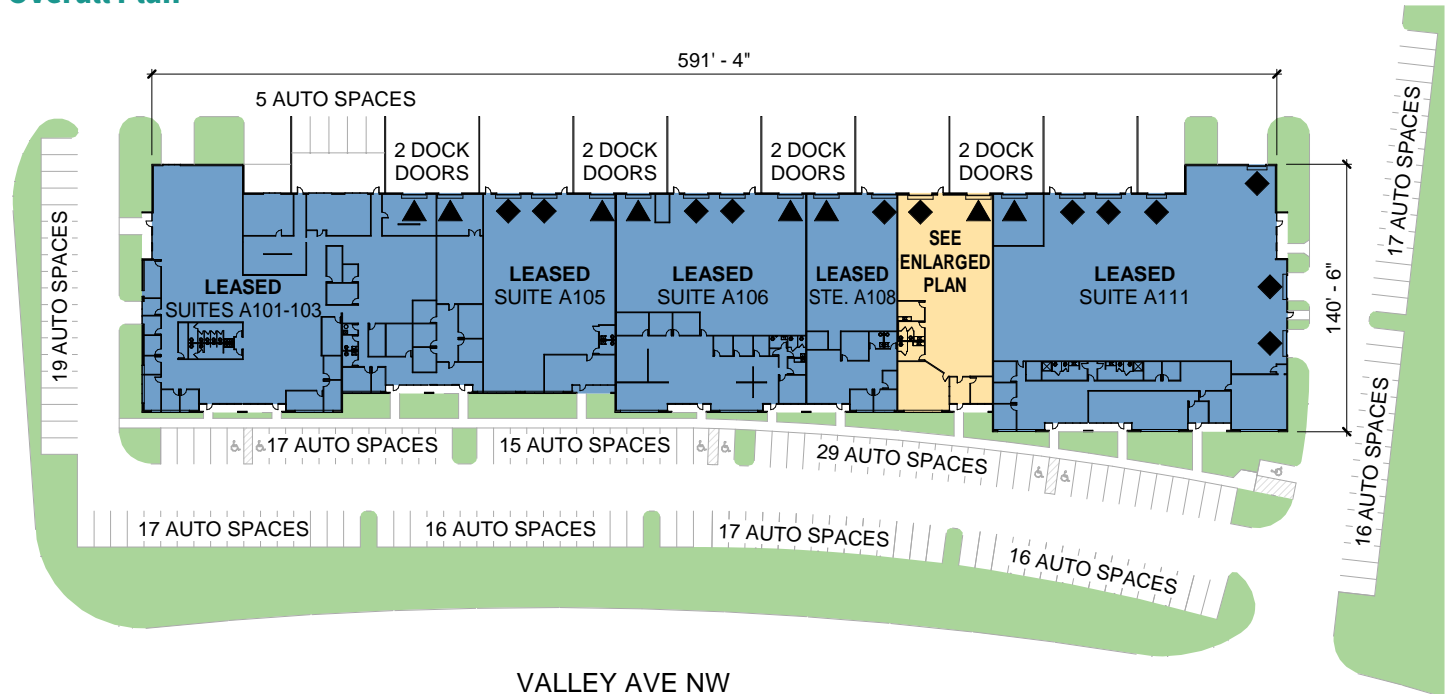

5,750 SF

Industrial Space For Lease

Prologis Park Puyallup 2

402 Valley Ave, Suite 109
Puyallup, WA 98371

LOCATION

- 2 minutes to Hwy-167
- 10 minutes to I-5
- 16 minutes to Port of Tacoma

SUITE 109

- 5,750 SF Total
- 1,400 SF Office / Showroom
- 4,350 SF Warehouse
- 1 Dock-high Door
- 1 Drive-in Door
- 22' Clear Height
- NNN Lease Rate
- Available November 1, 2024

ADVANTAGES AND AMENITIES

- Core Puyallup location on Valley Ave
- Ample truck court
- Concrete tilt construction
- New LED lighting

Prologis Essentials: your single-source service for efficient move-in and operations at [prologisessentials.com](https://www.prologisessentials.com)

5,750 SF

Industrial Space For Lease

Prologis Park Puyallup 2

Overall Plan

Neil Walter Company
Scott Price
sprice@neilwalter.com
Ph 253 779 2419
Cell 253 779 3710
1940 East D St
Suite 100
Tacoma, WA 98421 USA