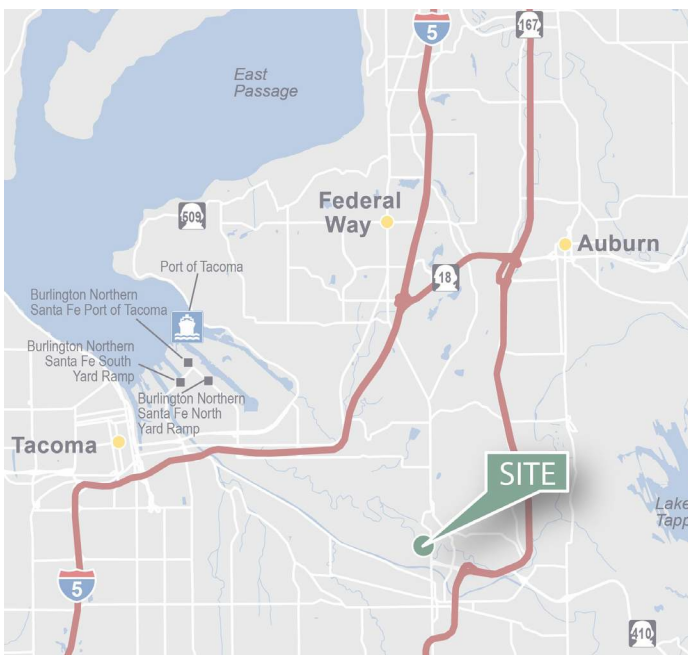

Prologis Essentials: your single-source service for efficient move-in and operations at [prologisessentials.com](https://www.prologisessentials.com)