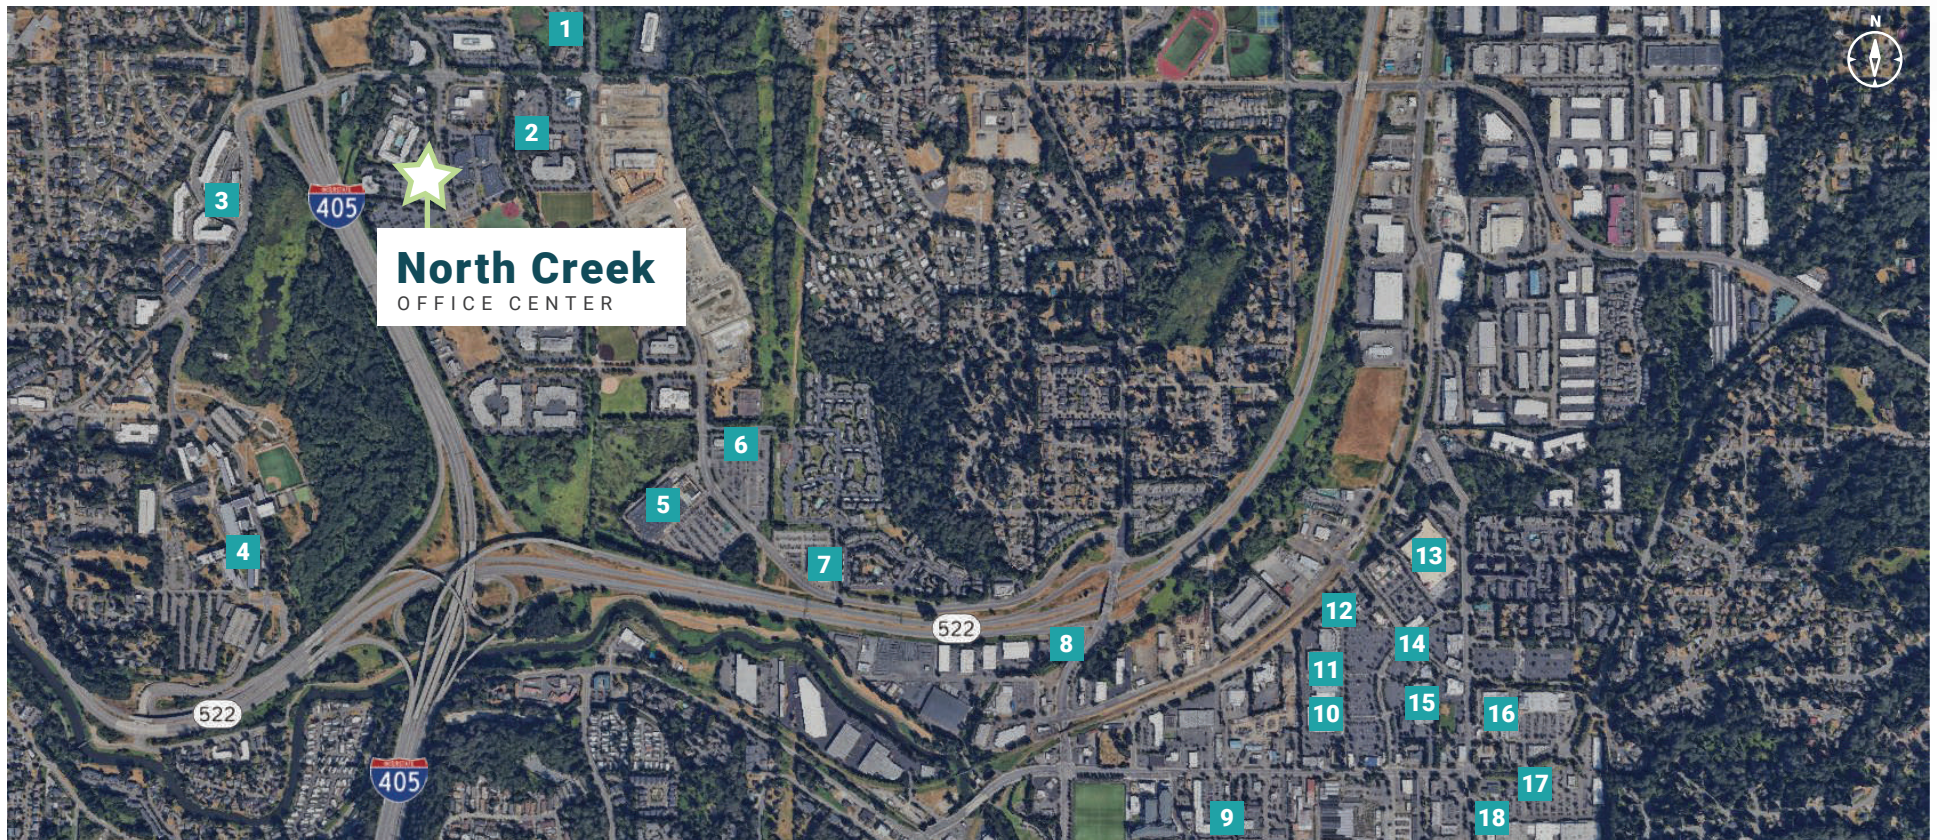

## Nearby Amenities

- |                                      |                       |                               |
|--------------------------------------|-----------------------|-------------------------------|
| 1. Residence Inn by Marriott Seattle | 7. 24 Hour Fitness    | 13. Target                    |
| 2. Northshore YMCA                   | 8. Dairy Queen        | 14. Moeida Asian Bistro       |
| 3. Beardslee Public House            | 9. Racha Thai Cuisine | 15. AMC Woodinville 12        |
| 4. University of Washington Bothell  | 10. Haggen            | 16. Rooney's Food and Spirits |
| 5. The Home Depot                    | 11. PetSmart          | 17. Topsy Cow                 |
| 6. Modoo Banjeom                     | 12. Barnes & Noble    | 18. Bobae Coffee & Tea        |