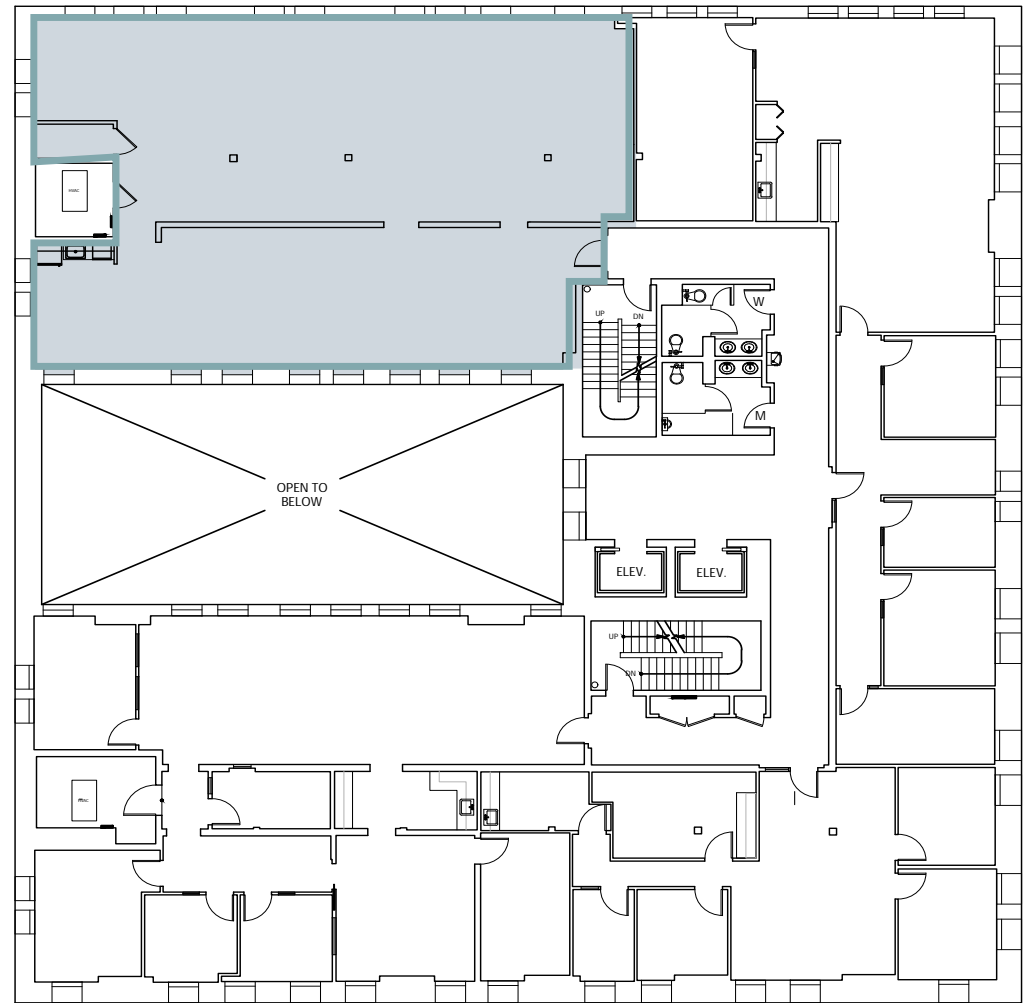

# Suite 620

3,293 RSF

WATERFRONT & ELLIOTT BAY VIEWS

DOWNTOWN & CITY VIEWS

STADIUM & CITY VIEWS

*Tim Jones*  
+1 206 971 7011  
tim.jones@jll.com

*Charlotte Evans*  
+1 206 607 1720  
charlotte.evans@jll.com