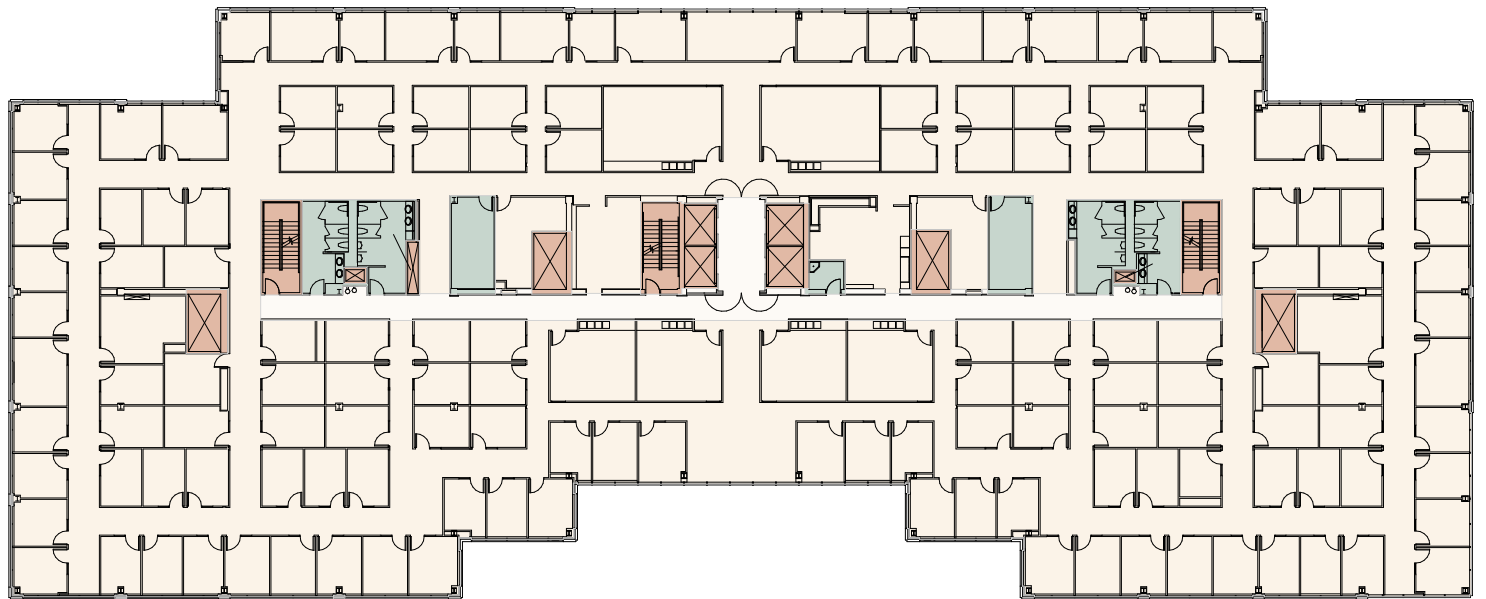

Riley Shephard

First Vice President
+1 425 462 6932
riley.shephard@cbre.com