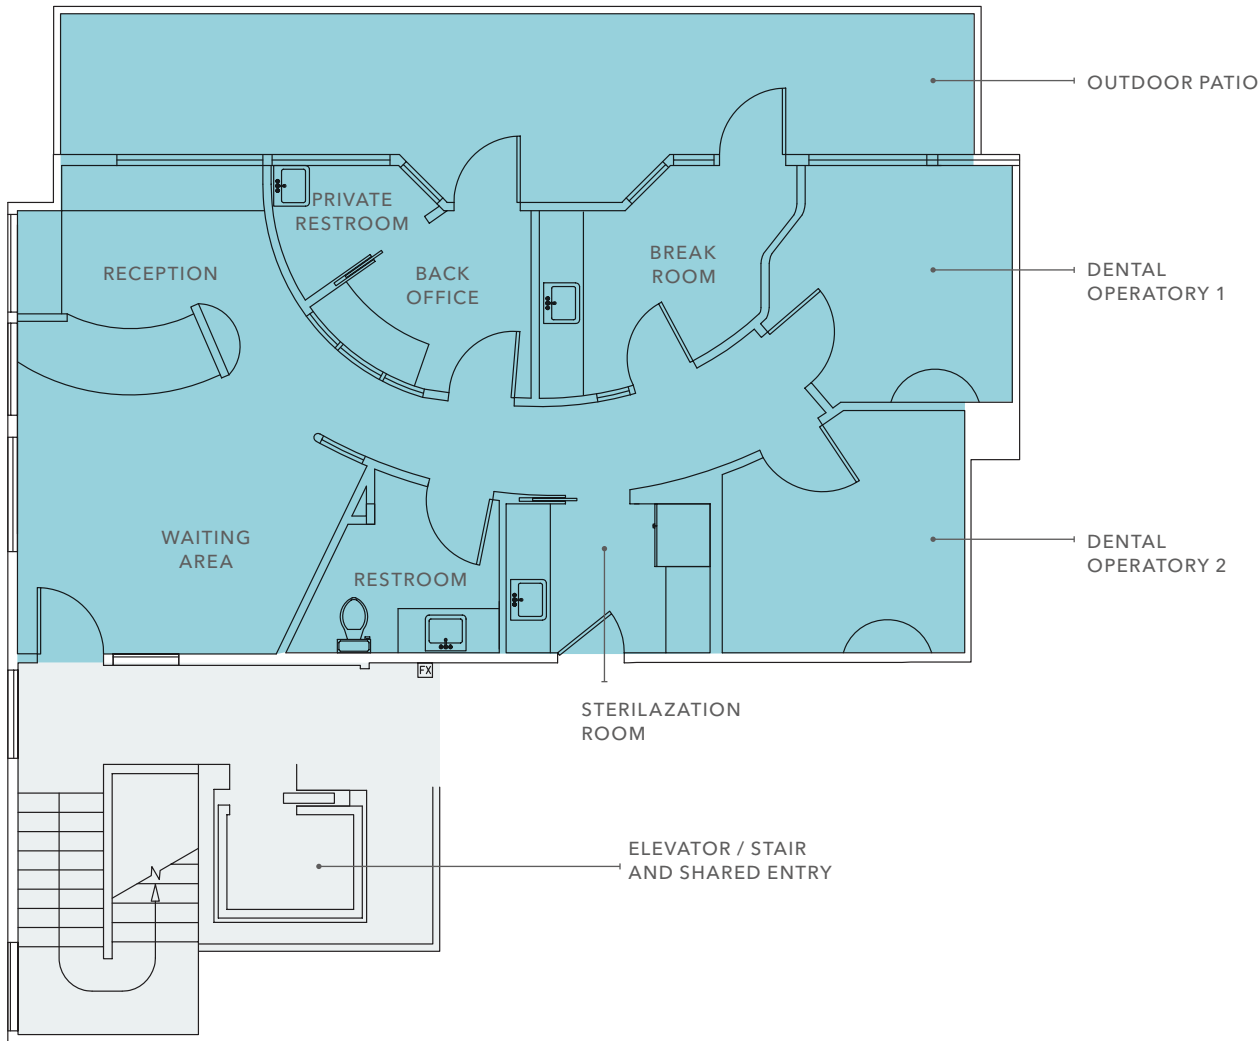

# FOREST OFFICE PARK

CONVENIENT  
LOCATION NEAR HWY  
520 ENTRANCE &  
MICROSOFT HQ

TWO FULLY  
BUILT-OUT DENTAL  
OPERATORIES

BEAUTIFUL PARK-  
LIKE SETTING WITH  
PATIO OVERLOOK

AMPLE SHARED  
PARKING

# FLOOR PLAN

*Office suite includes two built out operatories, a sanitation room, private office, and dedicated outdoor patio space.*

---

**1,139 SF**

AVAILABLE

---

**\$35/SF**

LEASE RATE (PSF/YR, NNN)