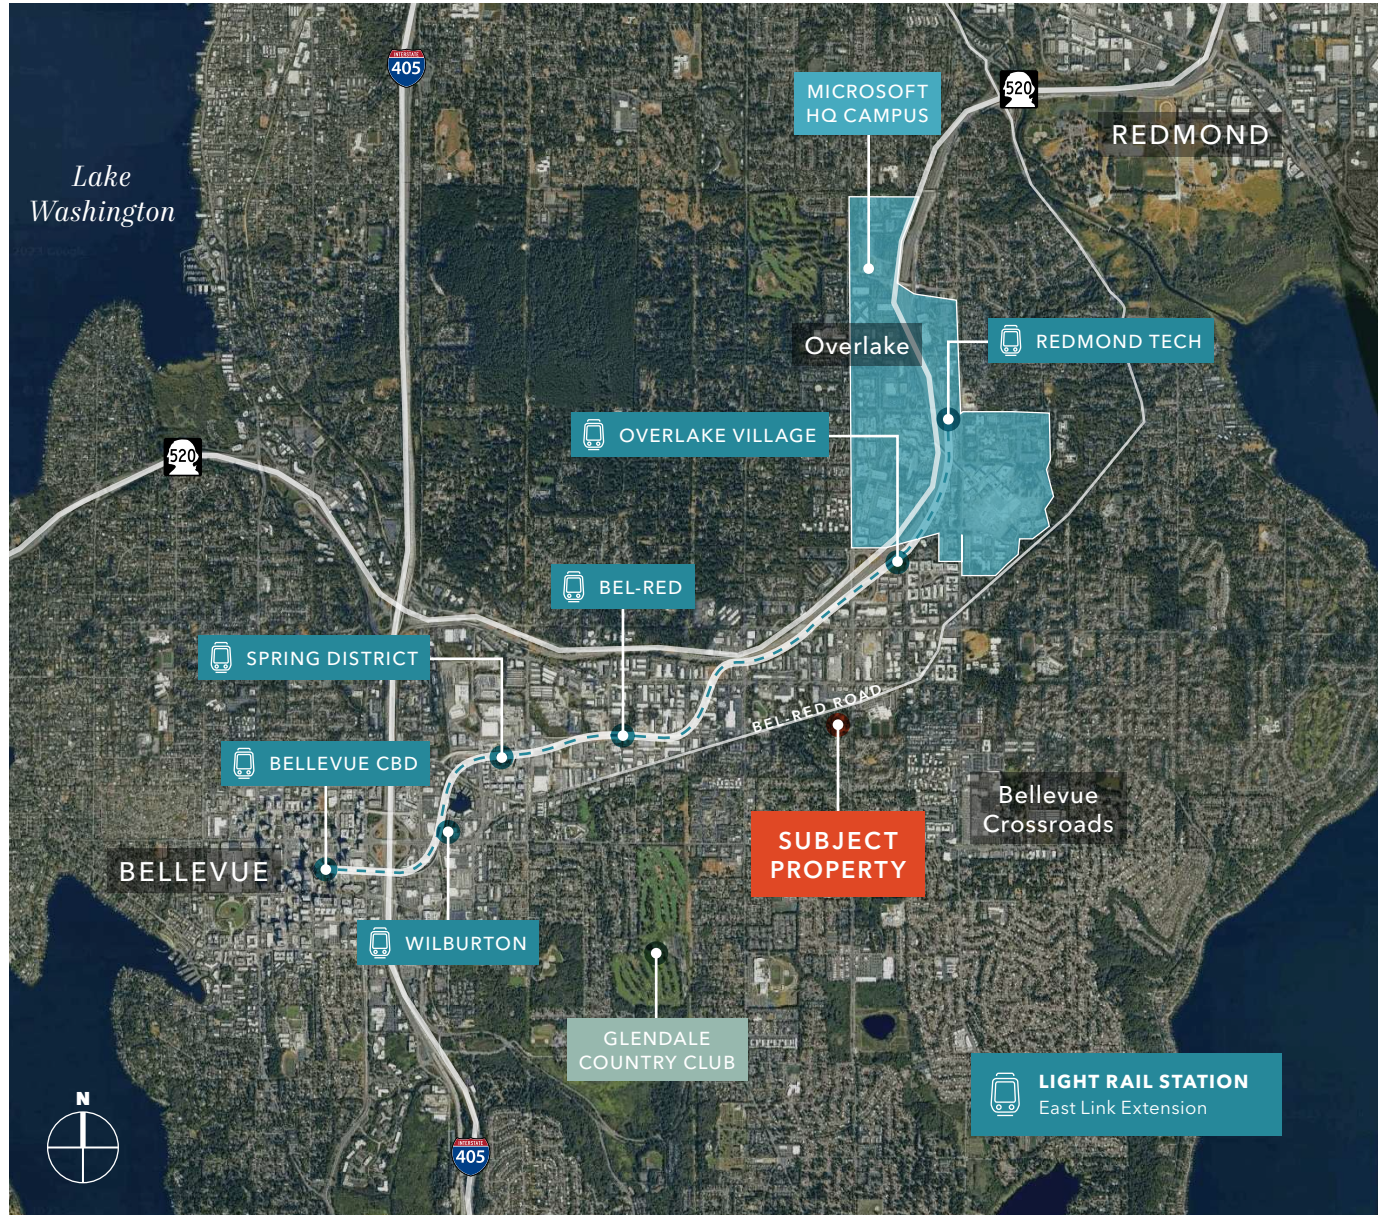

# FOREST OFFICE PARK

CONVENIENT  
LOCATION NEAR HWY  
520 ENTRANCE &  
MICROSOFT HQ

TWO FULLY  
BUILT-OUT DENTAL  
OPERATORIES

BEAUTIFUL PARK-  
LIKE SETTING WITH  
PATIO OVERLOOK

AMPLE SHARED  
PARKING

# STANDOUT EASTSIDE LOCATION

Close to Bellevue Crossroads, Bellevue CBD, and Overlake

Conveniently located near Hwy 520 and the new Bel Red Light Rail Station

Easy for visitors to locate near local grocers

**10 MIN**  
BELLEVUE CBD

**12 MIN**  
FACTORIA