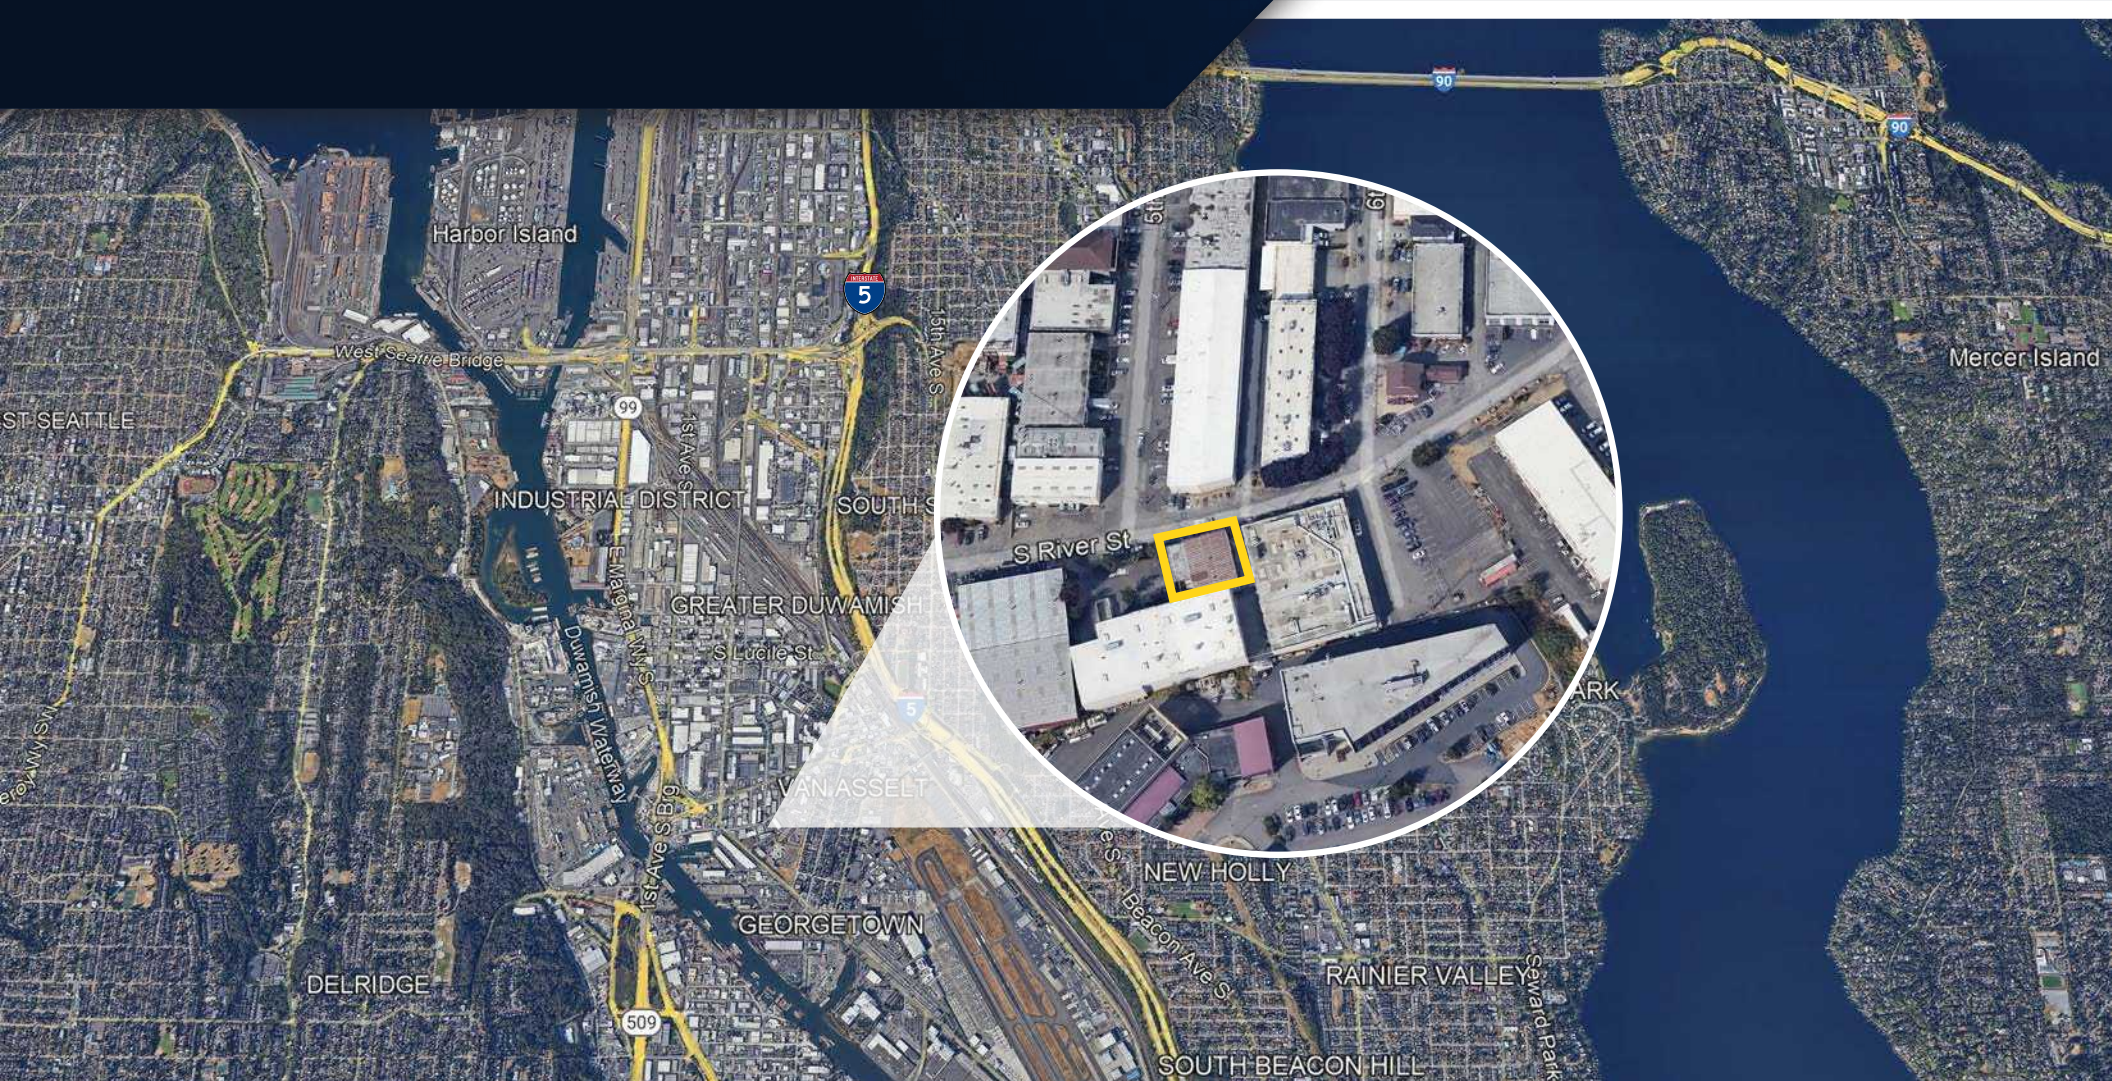

551 S RIVER ST

SEATTLE, WA

FOR LEASE

5,376 SF BLDG

NEWMARK

The distributor of this communication is performing acts for which a real estate license is required. The information contained herein has been obtained from sources deemed reliable but has not been verified and no guarantee, warranty or representation, either express or implied, is made with respect to such information. Terms of sale or lease and availability are subject to change or withdrawal without notice.