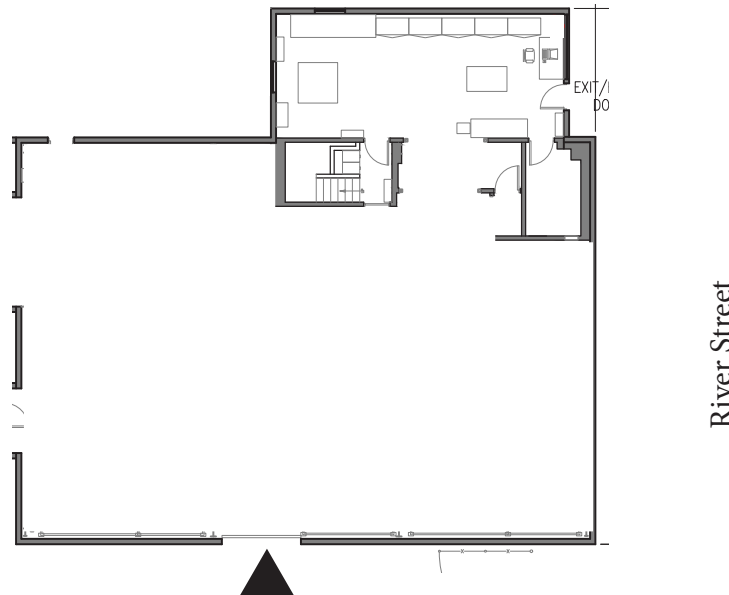

JOSH SATTERLEE

425.362.1396

josh.satterlee@nrmk.com

551 S RIVER ST

SEATTLE, WA

FOR LEASE

5,376 SF BLDG

BUILDING DETAILS

Size : 5,376 SF

Office : 1,000 SF

Clear Height : 18'

Loading : 1 Roll Up Door

▲ Grade level door

551 S RIVER ST

SEATTLE, WA

FOR LEASE