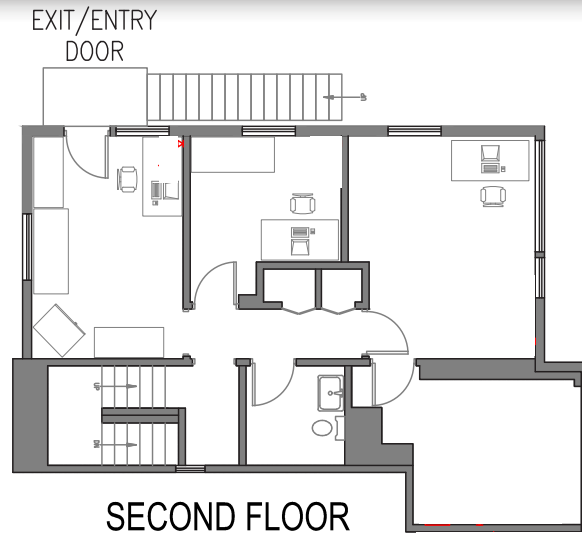

551 S RIVER ST

SEATTLE, WA

FOR LEASE

5,376 SF BLDG

BUILDING DETAILS

Size : 5,376 SF

Office : 1,000 SF

Clear Height : 18'

Loading : 1 Roll Up Door

▲ Grade level door