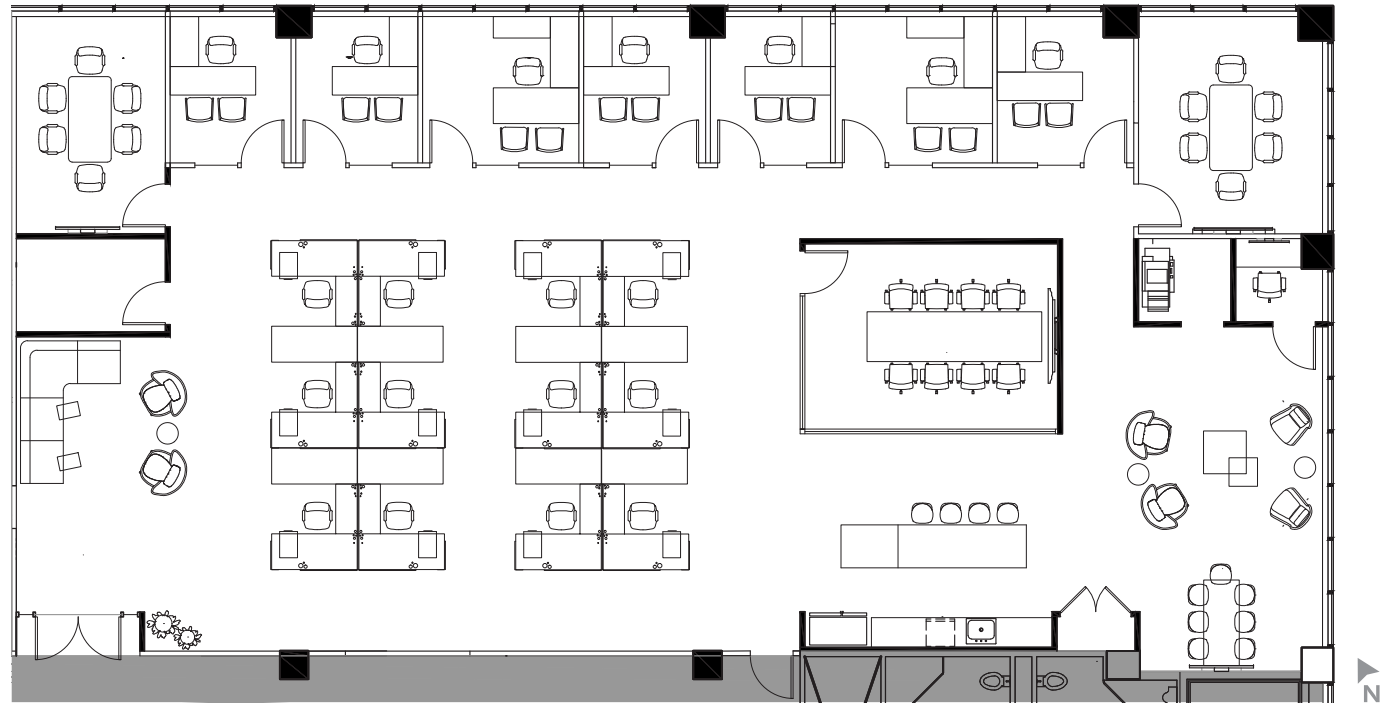

FOR OFFICE LEASING INFORMATION, PLEASE CONTACT:

LENNON ATTEBERRY | +1 425 462 6991 | lennon.attedberry@cbre.com

TIM OWENS | +1 425 462 6913 | tim.owens@cbre.com

FOR OFFICE LEASING INFORMATION, PLEASE CONTACT: