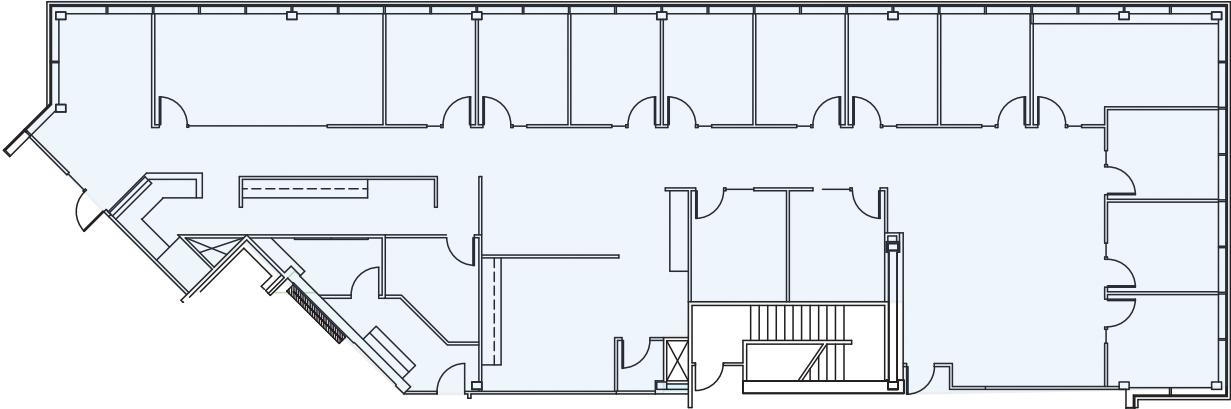

RIDGEWOOD

CORPORATE SQUARE
a **KBS** property

Building G

Suite 100: 5,147 RSF

Available: Now

CBRE

**FOR MORE
INFORMATION**

Scott Davis