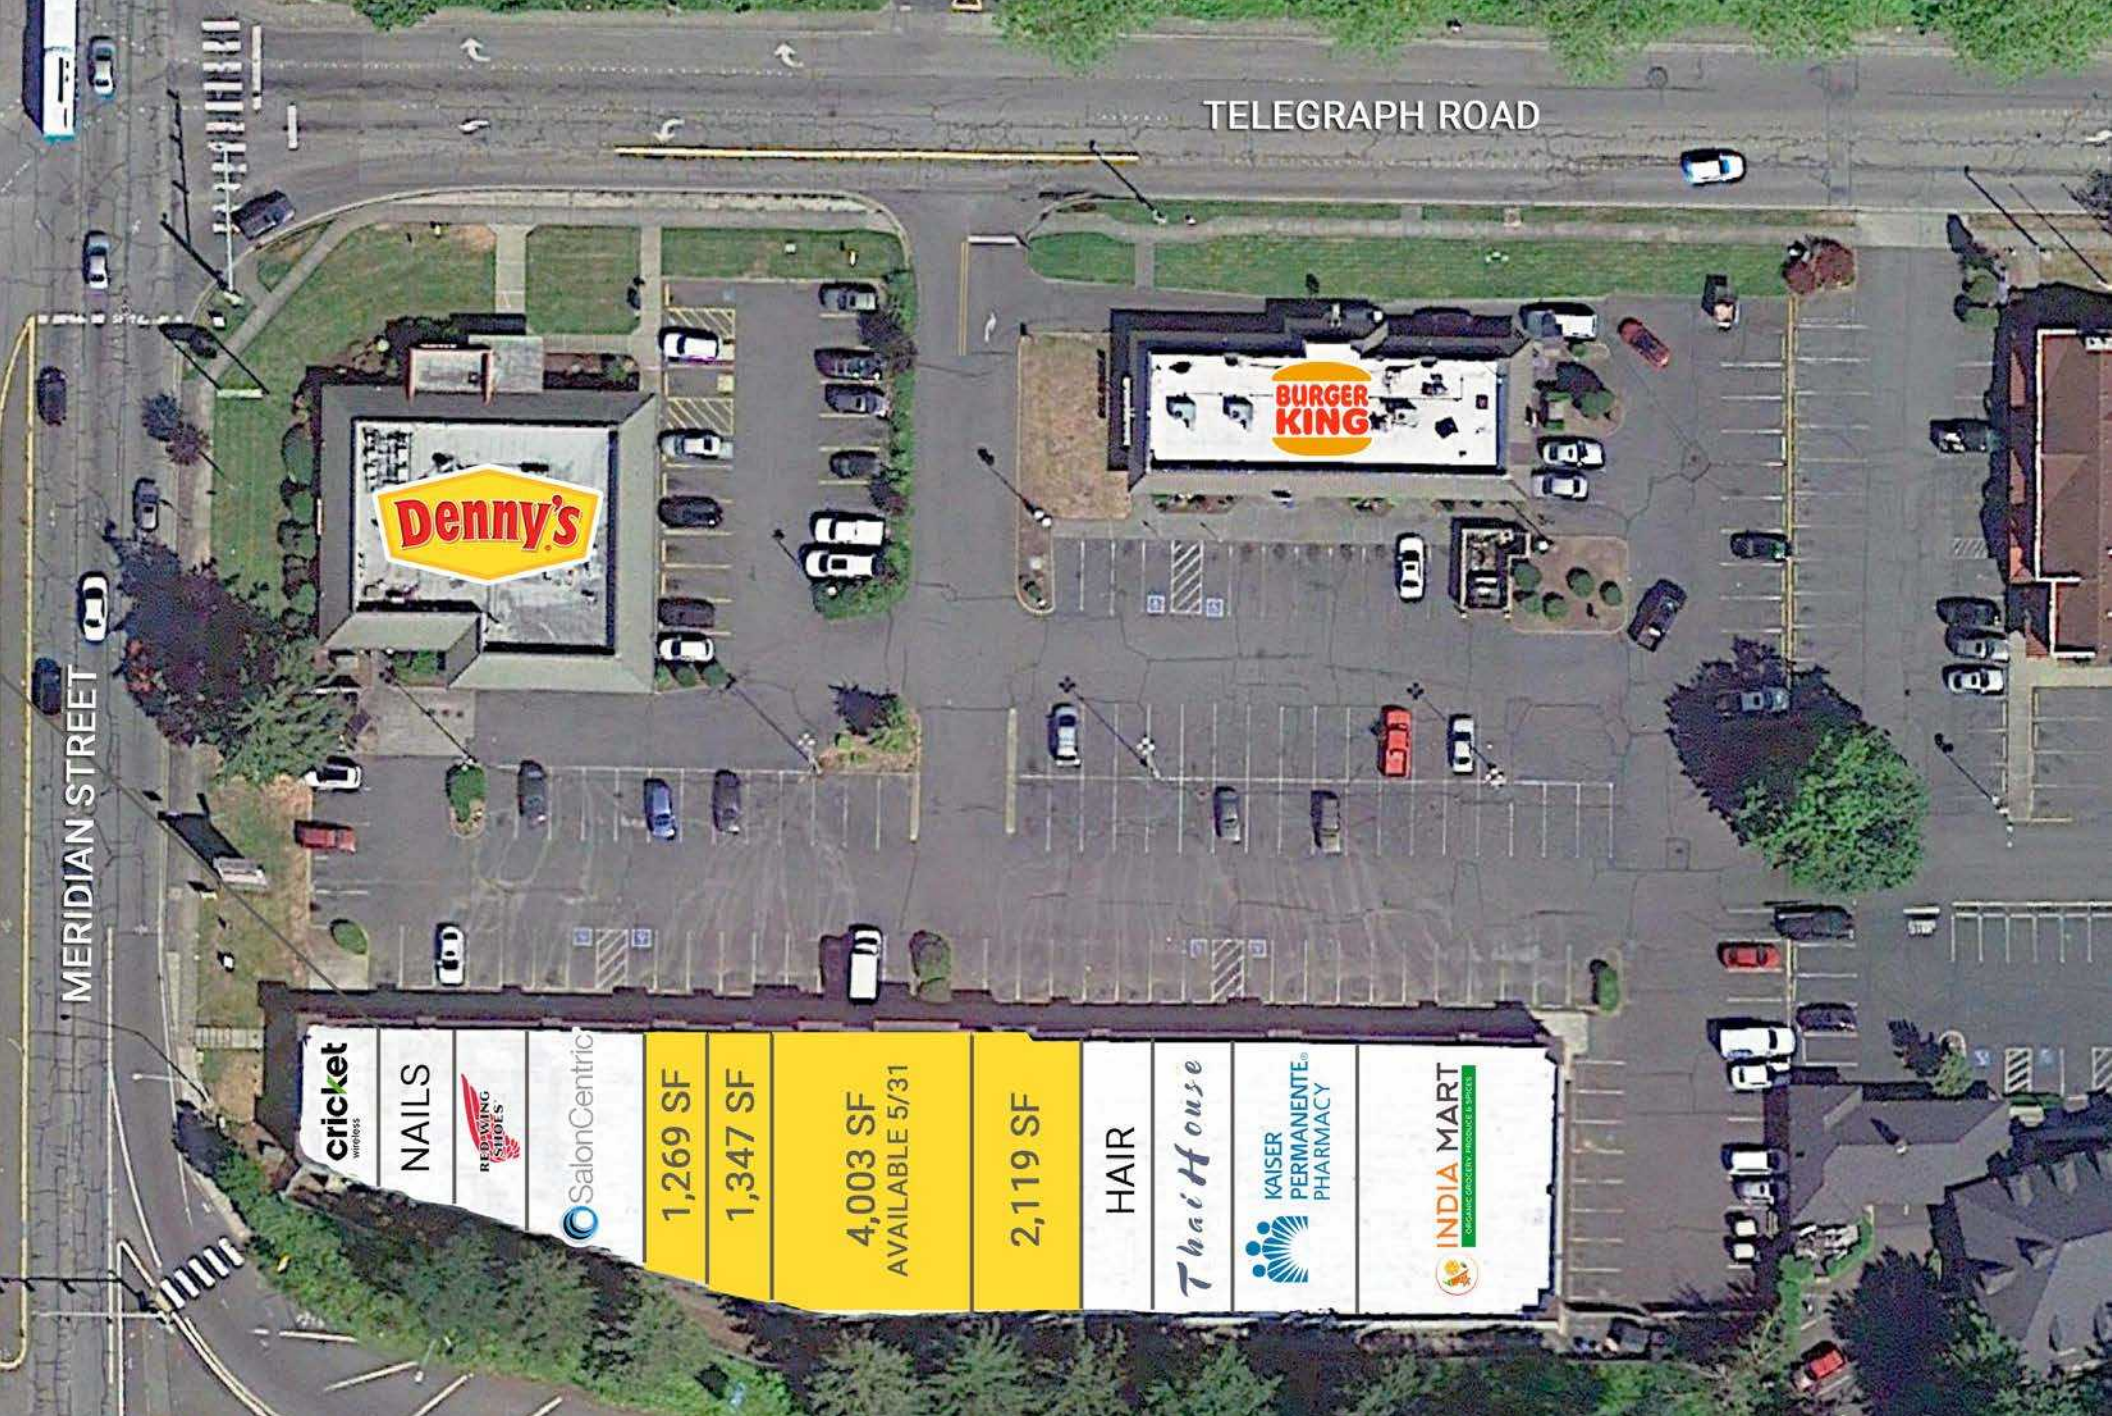

#### FEATURES

- Welcoming India Mart - Now Open!
- 32,169 SF shopping center located on Guide Meridian Rd.
- Monument sign space available
- Excellent visibility from Meridian St.
- Easy access to I-5
- 33,711 ADT on Meridian St.

# MERIDIAN PLAZA SHOPPING CENTER

Bellingham, WA

cricket wireless	NAILS	REBOWING SHOES	SalonCentric	1,269 SF	1,347 SF	4,003 SF AVAILABLE 5/31	2,119 SF	HAIR	ThaiHouse	KAISER PERMANENTE PHARMACY	INDIA MART ORGANIC GARDENING PRODUCTS & SEEDS
------------------	-------	----------------	--------------	----------	----------	----------------------------	----------	------	-----------	----------------------------	--