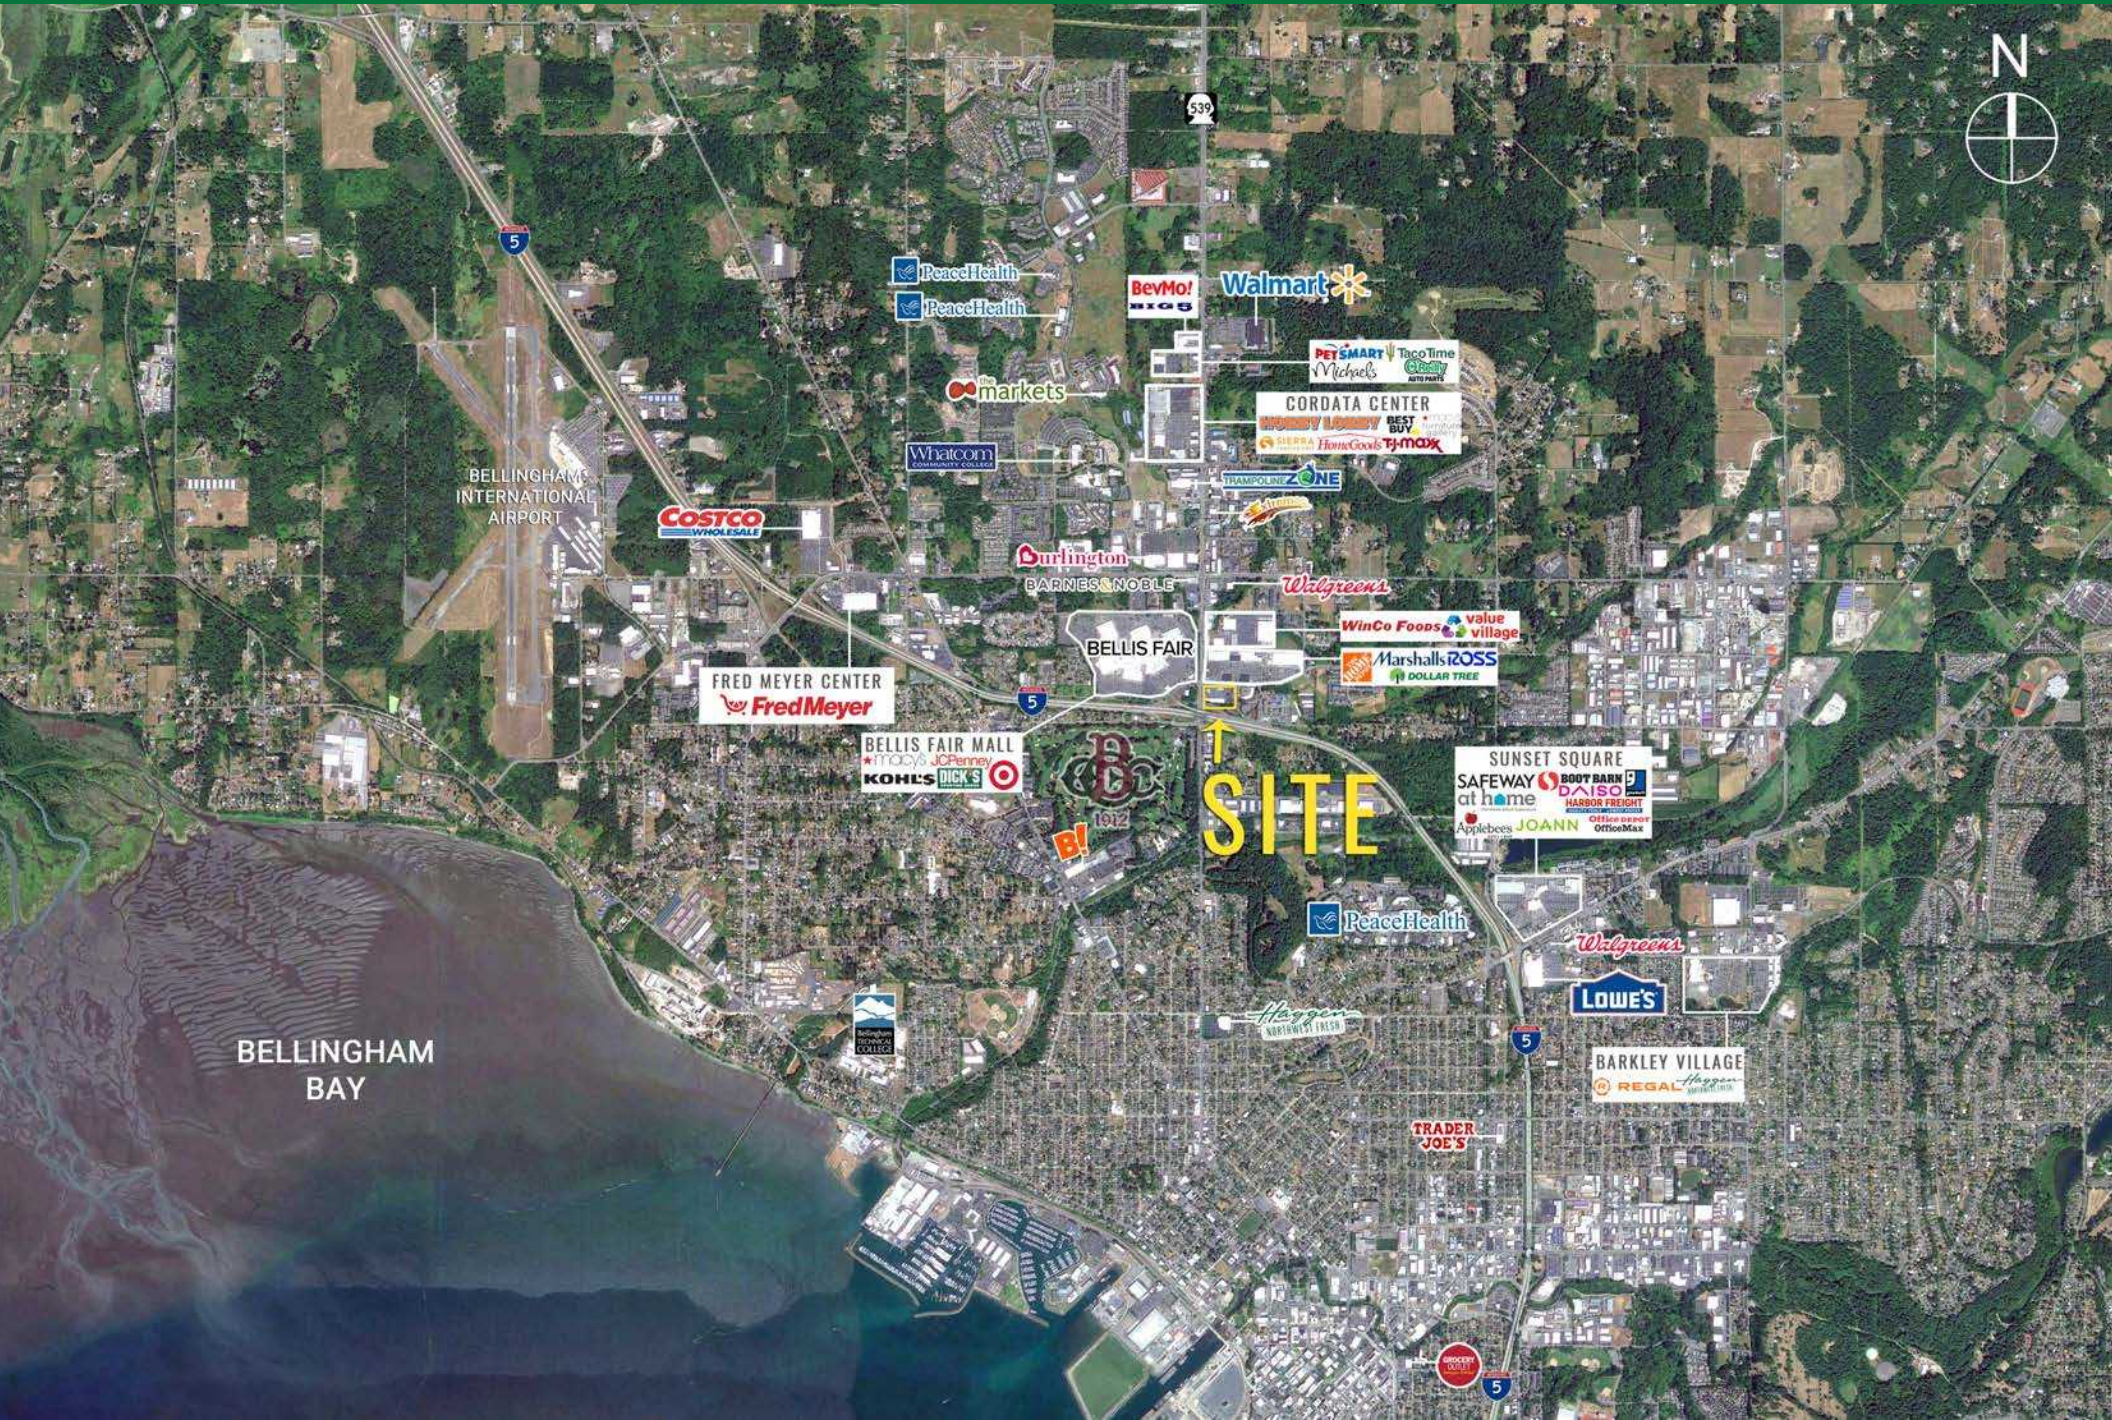

MERIDIAN PLAZA SHOPPING CENTER

Bellingham, WA

BELLINGHAM INTERNATIONAL AIRPORT

COSTCO WHOLESALE

FRED MEYER CENTER
Fred Meyer

BELLIS FAIR MALL
Macy's JCPenney
Kohl's Dick's

SITE

SUNSET SQUARE
SAFEWAY at home
BOAT BARN
DAISO
HARBOR FREIGHT
JOANN
Office Depot
OfficeMax

LOWE'S

BARKLEY VILLAGE
REGAL
Huggen

TRADER JOE'S

BELLINGHAM BAY