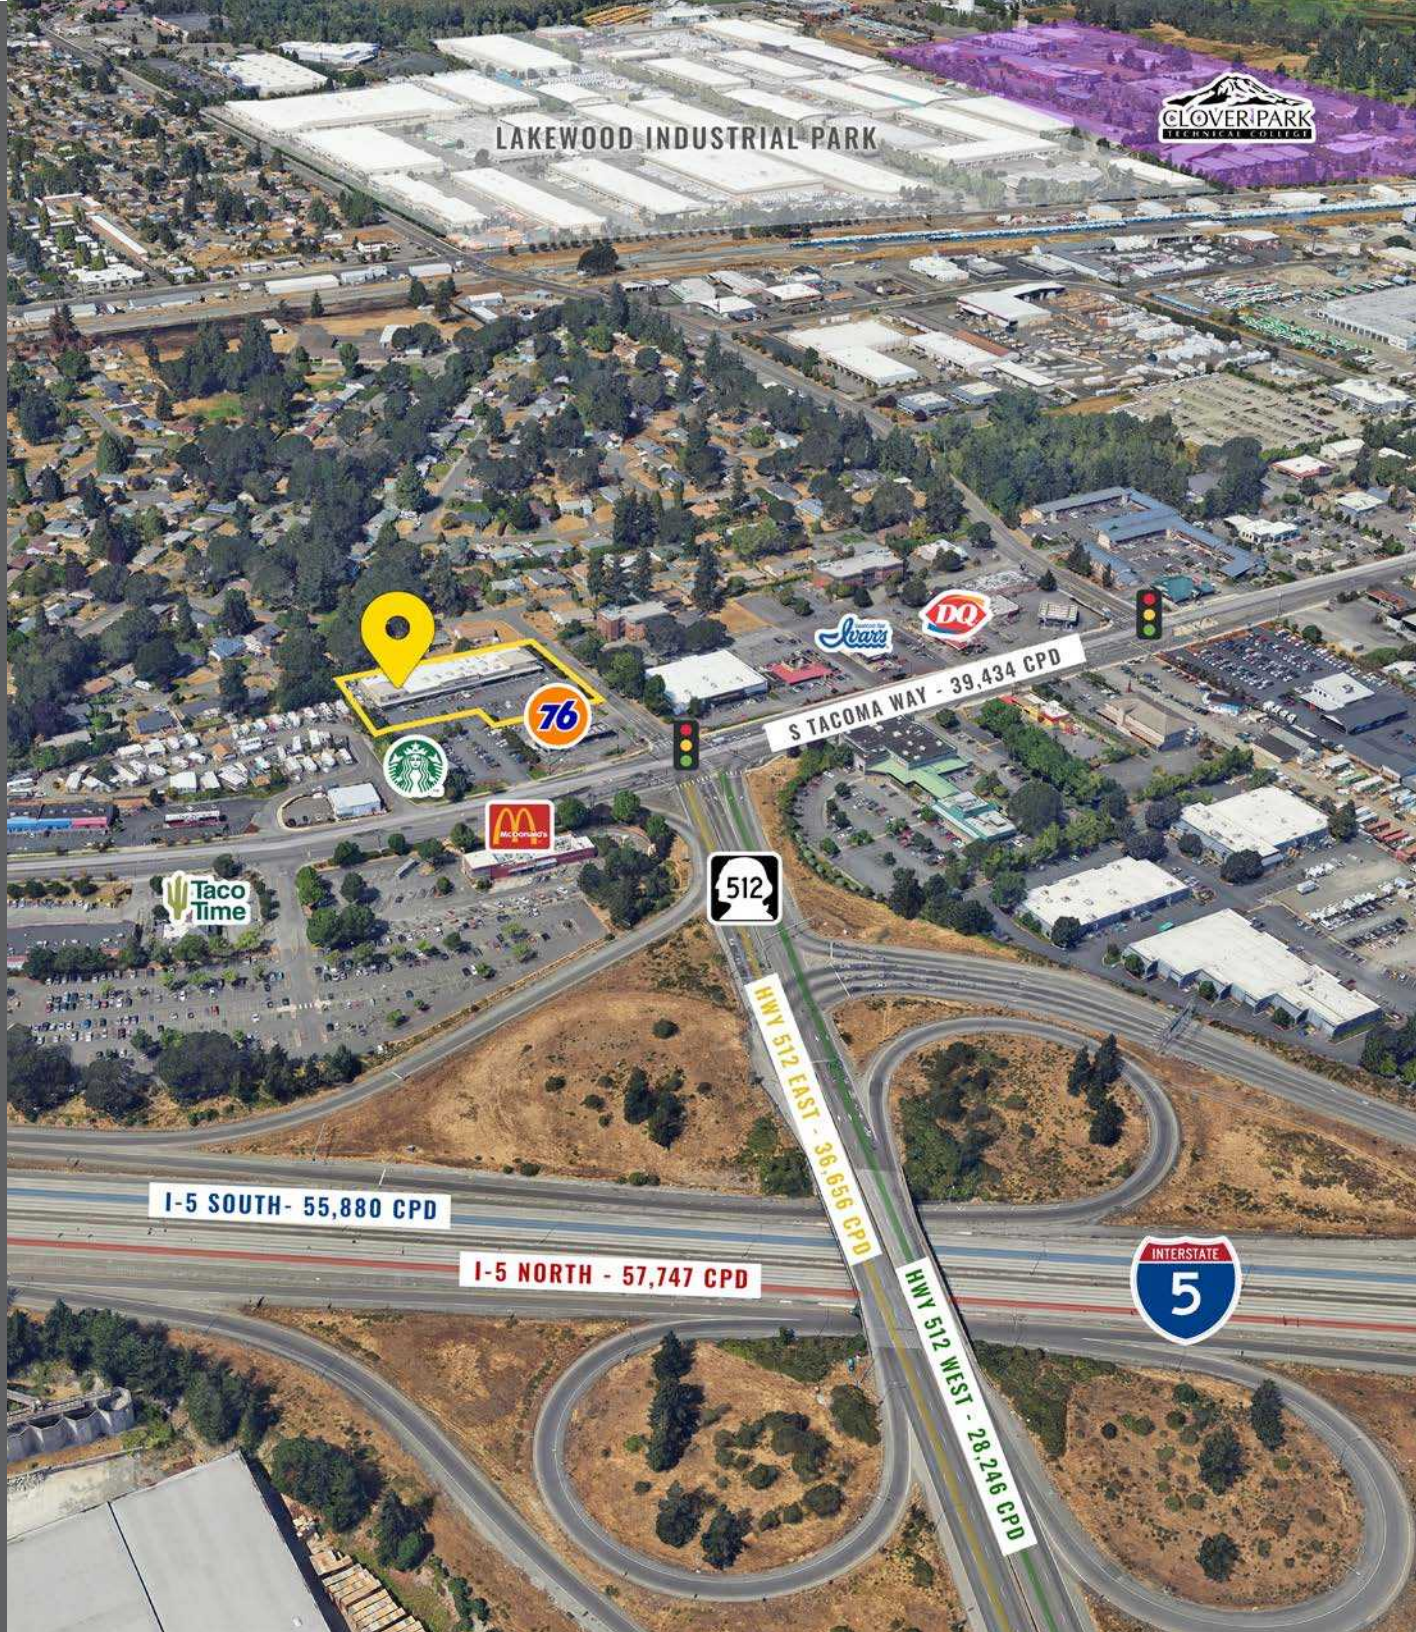

## SOUTHGATE PLAZA

Jeremiah Durr

First Western Properties—Tacoma Inc. | 253.472.0404  
6402 Tacoma Mall Blvd, Tacoma, WA 98409 | fwp-inc.com

**SOUTHGATE PLAZA** located in Lakewood, WA at the end of Highway 512. Lakewood, WA is a patriotic community that plays host to Joint Base Lewis- McChord, the largest joint base on the West Coast and one of the largest in the U.S. This plaza offers excellent highway access to both Highway 512 and Interstate-5 that lead to JBLM entrances. There is pylon signage available on South Tacoma Way/Pacific Highway with visibility to the 38,000+ CPD. Join Lakewood’s great mix of commerce with one of the largest Industrial Parks in Washington and boasts one of the only true “International Districts” in Pierce County.

# SHOPPING CENTER

38,434 CPD  
South Tacoma Way

11,000 CPD  
Highway 512

Located near Joint Base  
Lewis-McChord &  
Lakewood Industrial Park

Quick access to  
Interstate 5 & HWY 512

LOCATION DETAILS