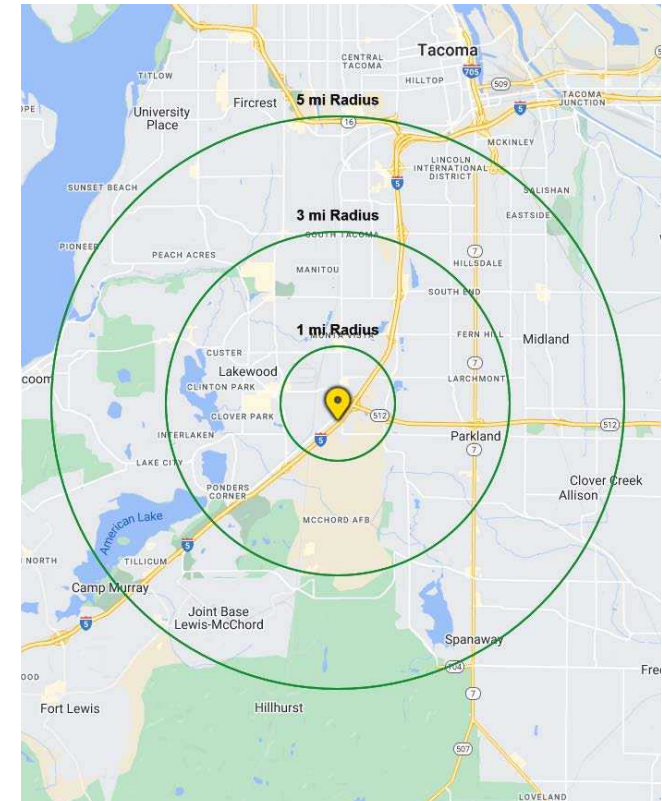

Regis - 2024	Population	Average HH Income	Daytime Population
Mile 1	10,547	\$77,113	13,450
Mile 3	101,792	\$102,816	65,595
Mile 5	253,159	\$110,283	146,548

EXTERIOR PHOTOS

INTERIOR PHOTOS

# SHOPPING CENTER

38,434 CPD  
South Tacoma Way

11,000 CPD  
Highway 512

Located near Joint Base  
Lewis-McChord &  
Lakewood Industrial Park

Quick access to  
Interstate 5 & HWY 512

LOCATION DETAILS