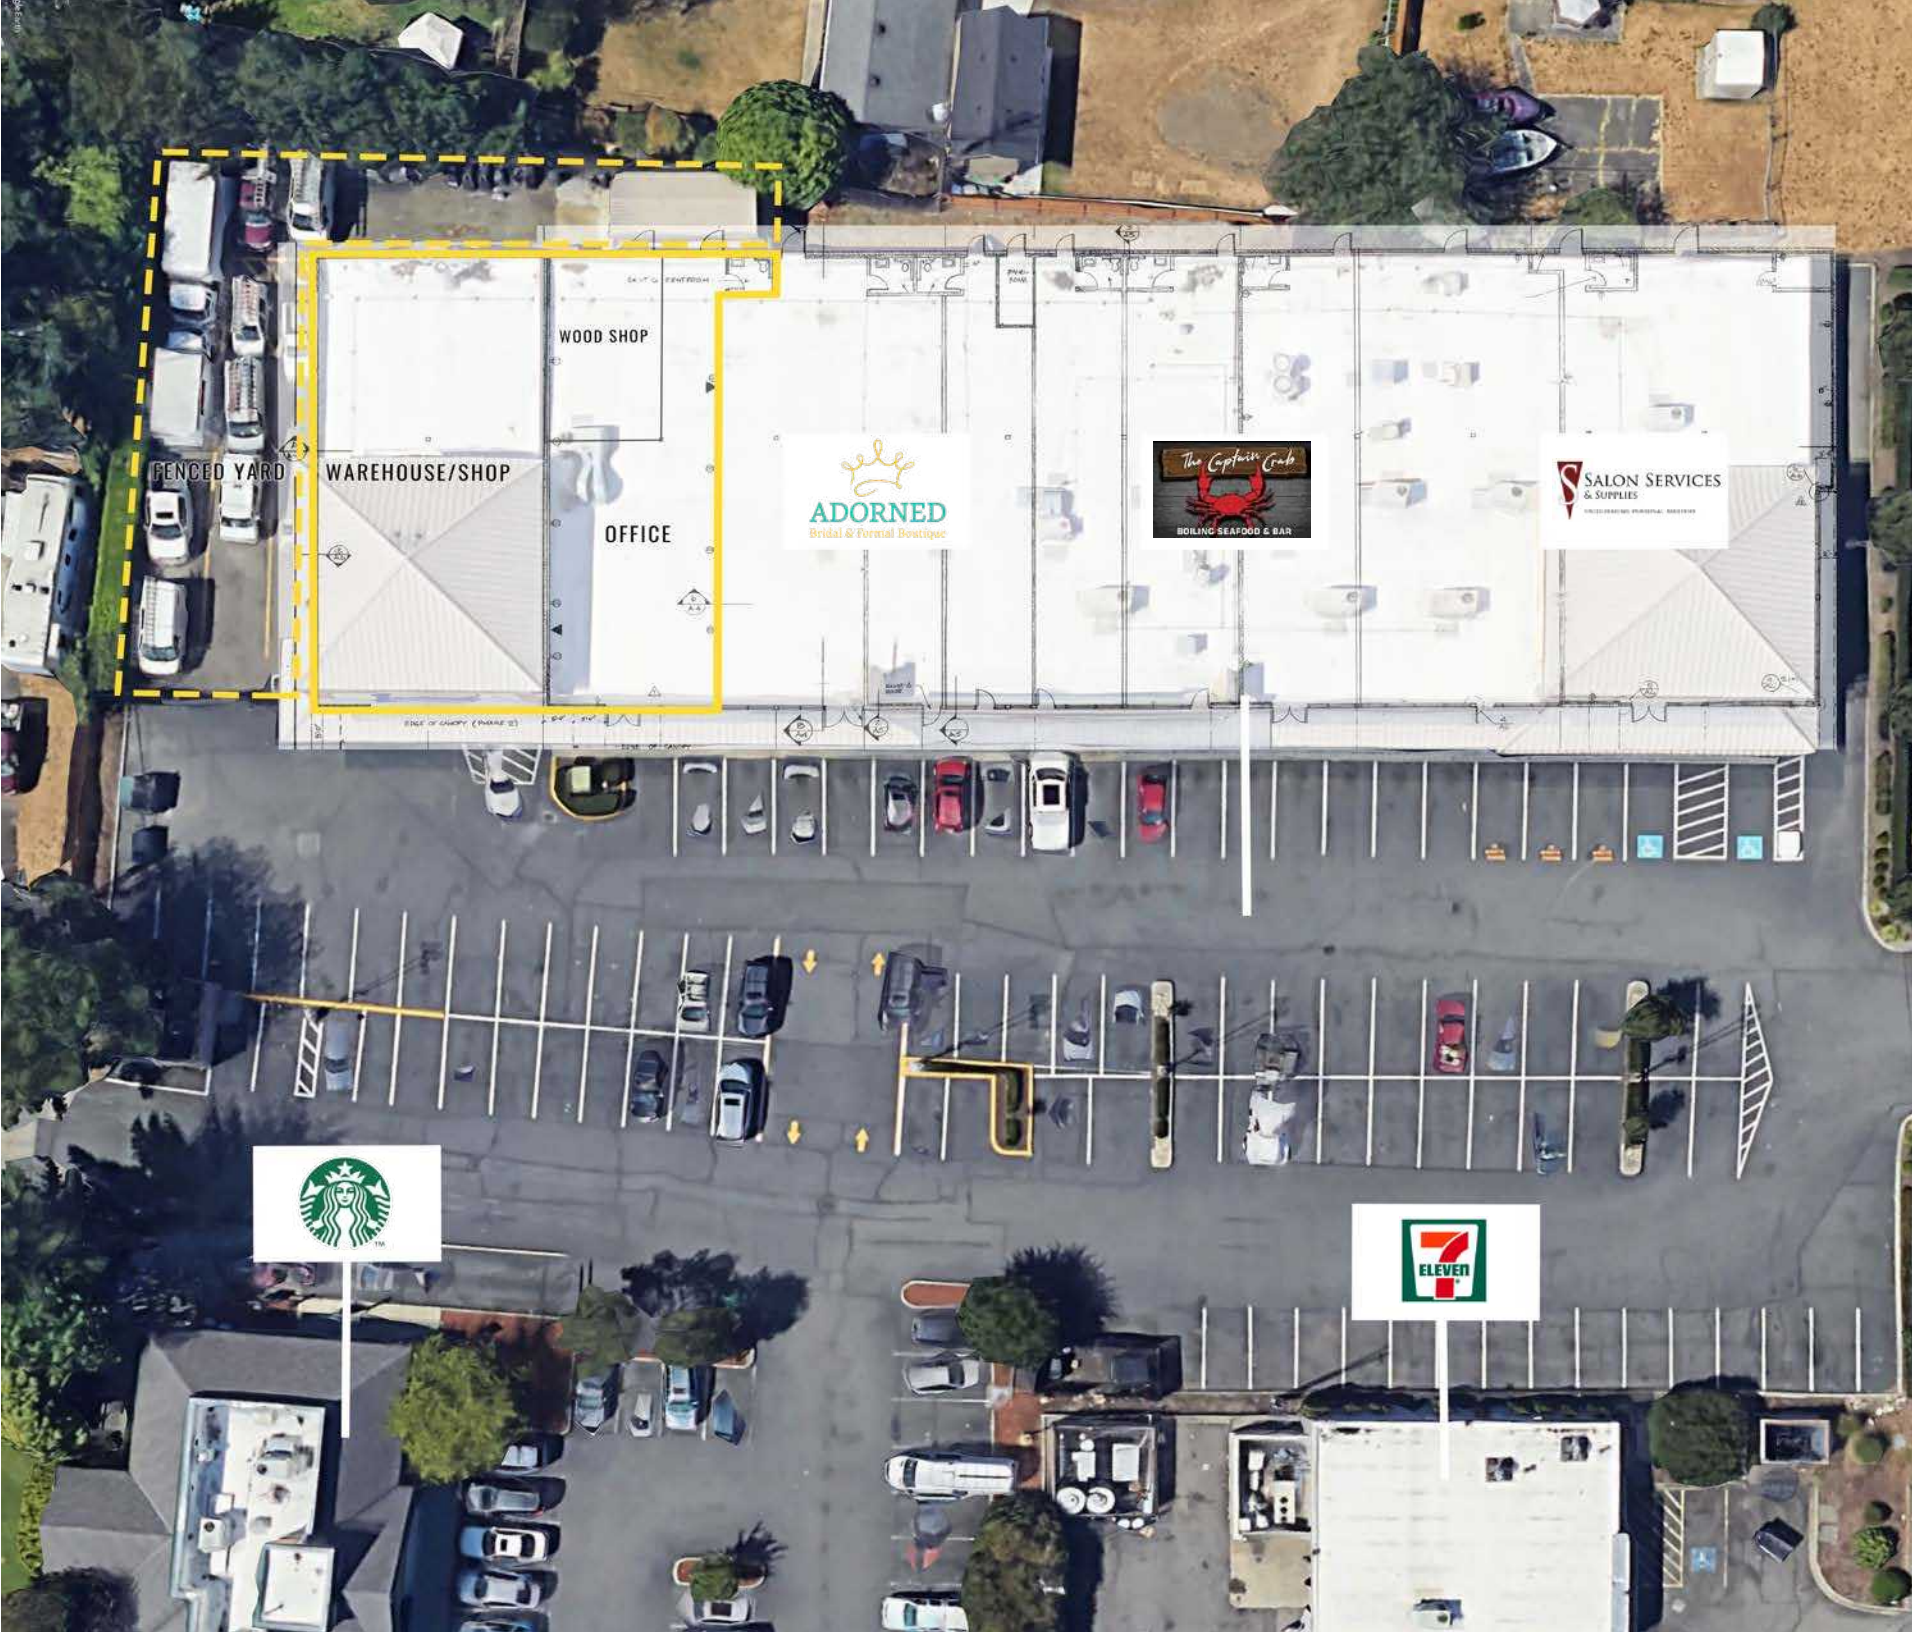

SHOPPING CENTER