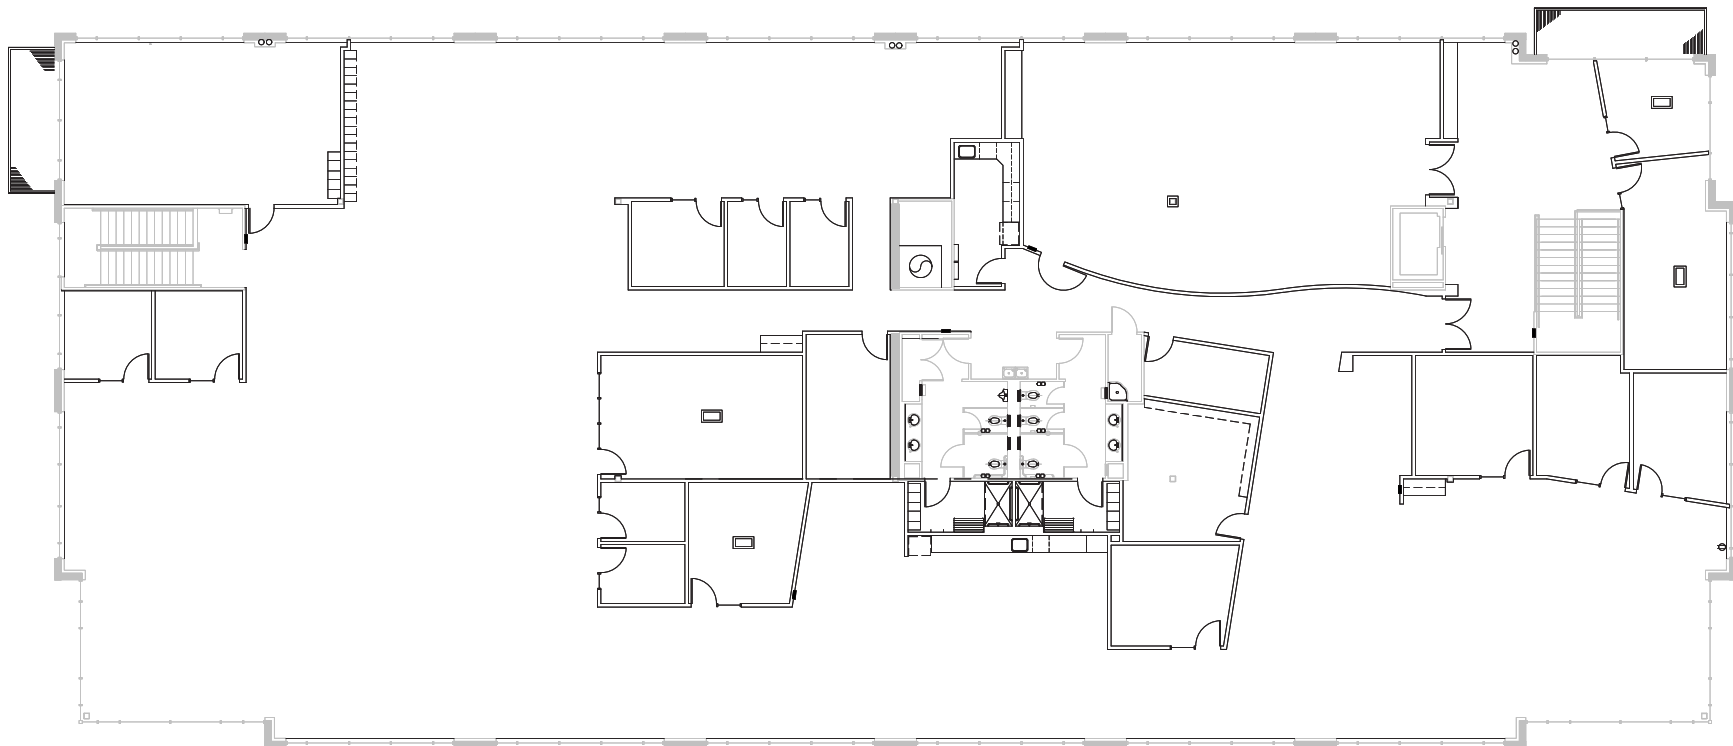

BUILDING A-2

6801 185th Ave. NE

SECOND FLOOR: 16,681 RSF

- Available Now

TYLER SLONE
425.274.4281
slone@broderickgroup.com

PAUL JERUE
425.646.5223
jerue@broderickgroup.com

ERIC MEUSSNER
425.274.4282
meussner@broderickgroup.com