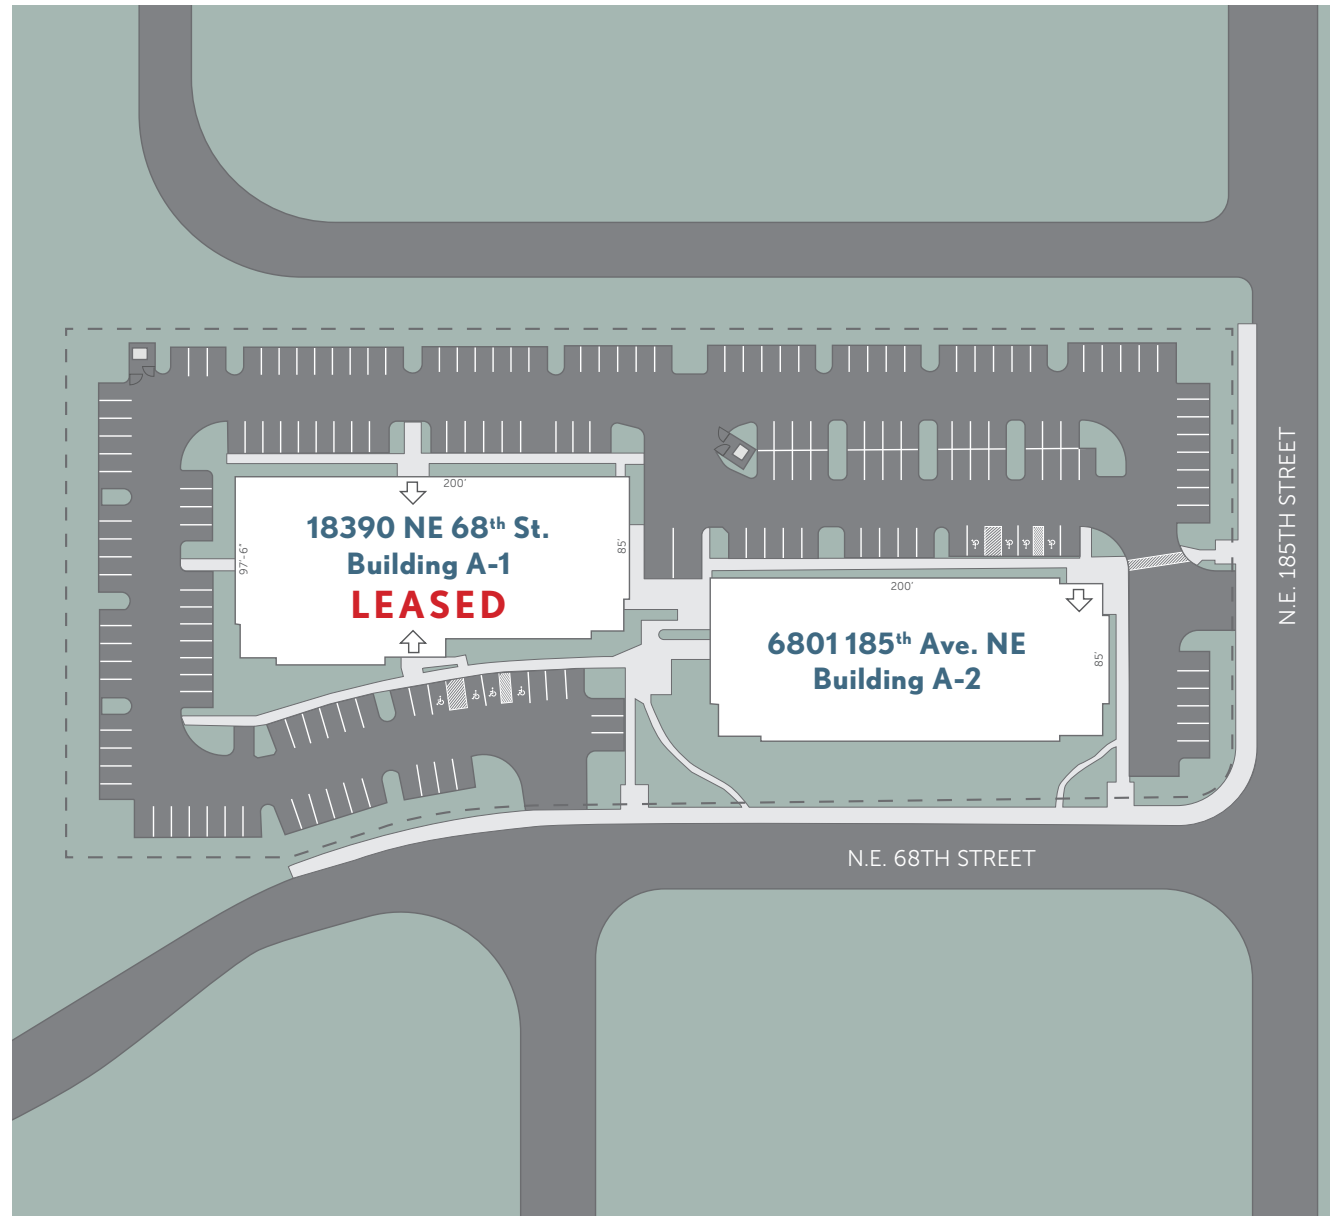

NORTHWEST TECH CENTER

CAMPUS FEATURES:

- High image finishes
- Extensive glass line
- Conveniently located close to the future light rail near Downtown Redmond
- Easy access to SR-520

SITE PLAN

TYLER SLONE
425.274.4281
slone@broderickgroup.com