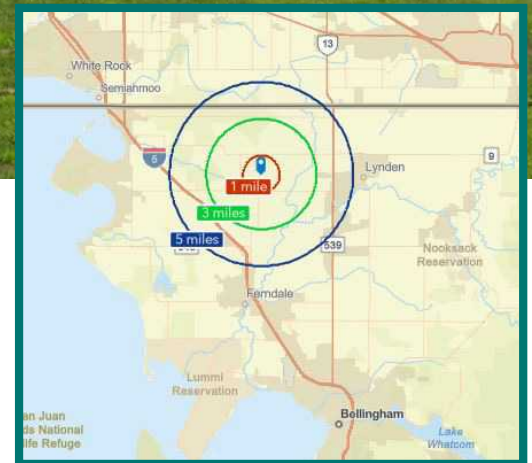

# SARATOGA

WHATCOM COUNTY STORAGE

CENTRALLY LOCATED IN WHATCOM COUNTY

**Up to 40,000 SF of Secured, Covered Storage**  
**\$0.35 - \$0.40/SF + NNN**

- 7 minutes from I-5
- 15 minutes from the Canadian border
- Certified truck scale onsite
- Water access and shared restrooms available