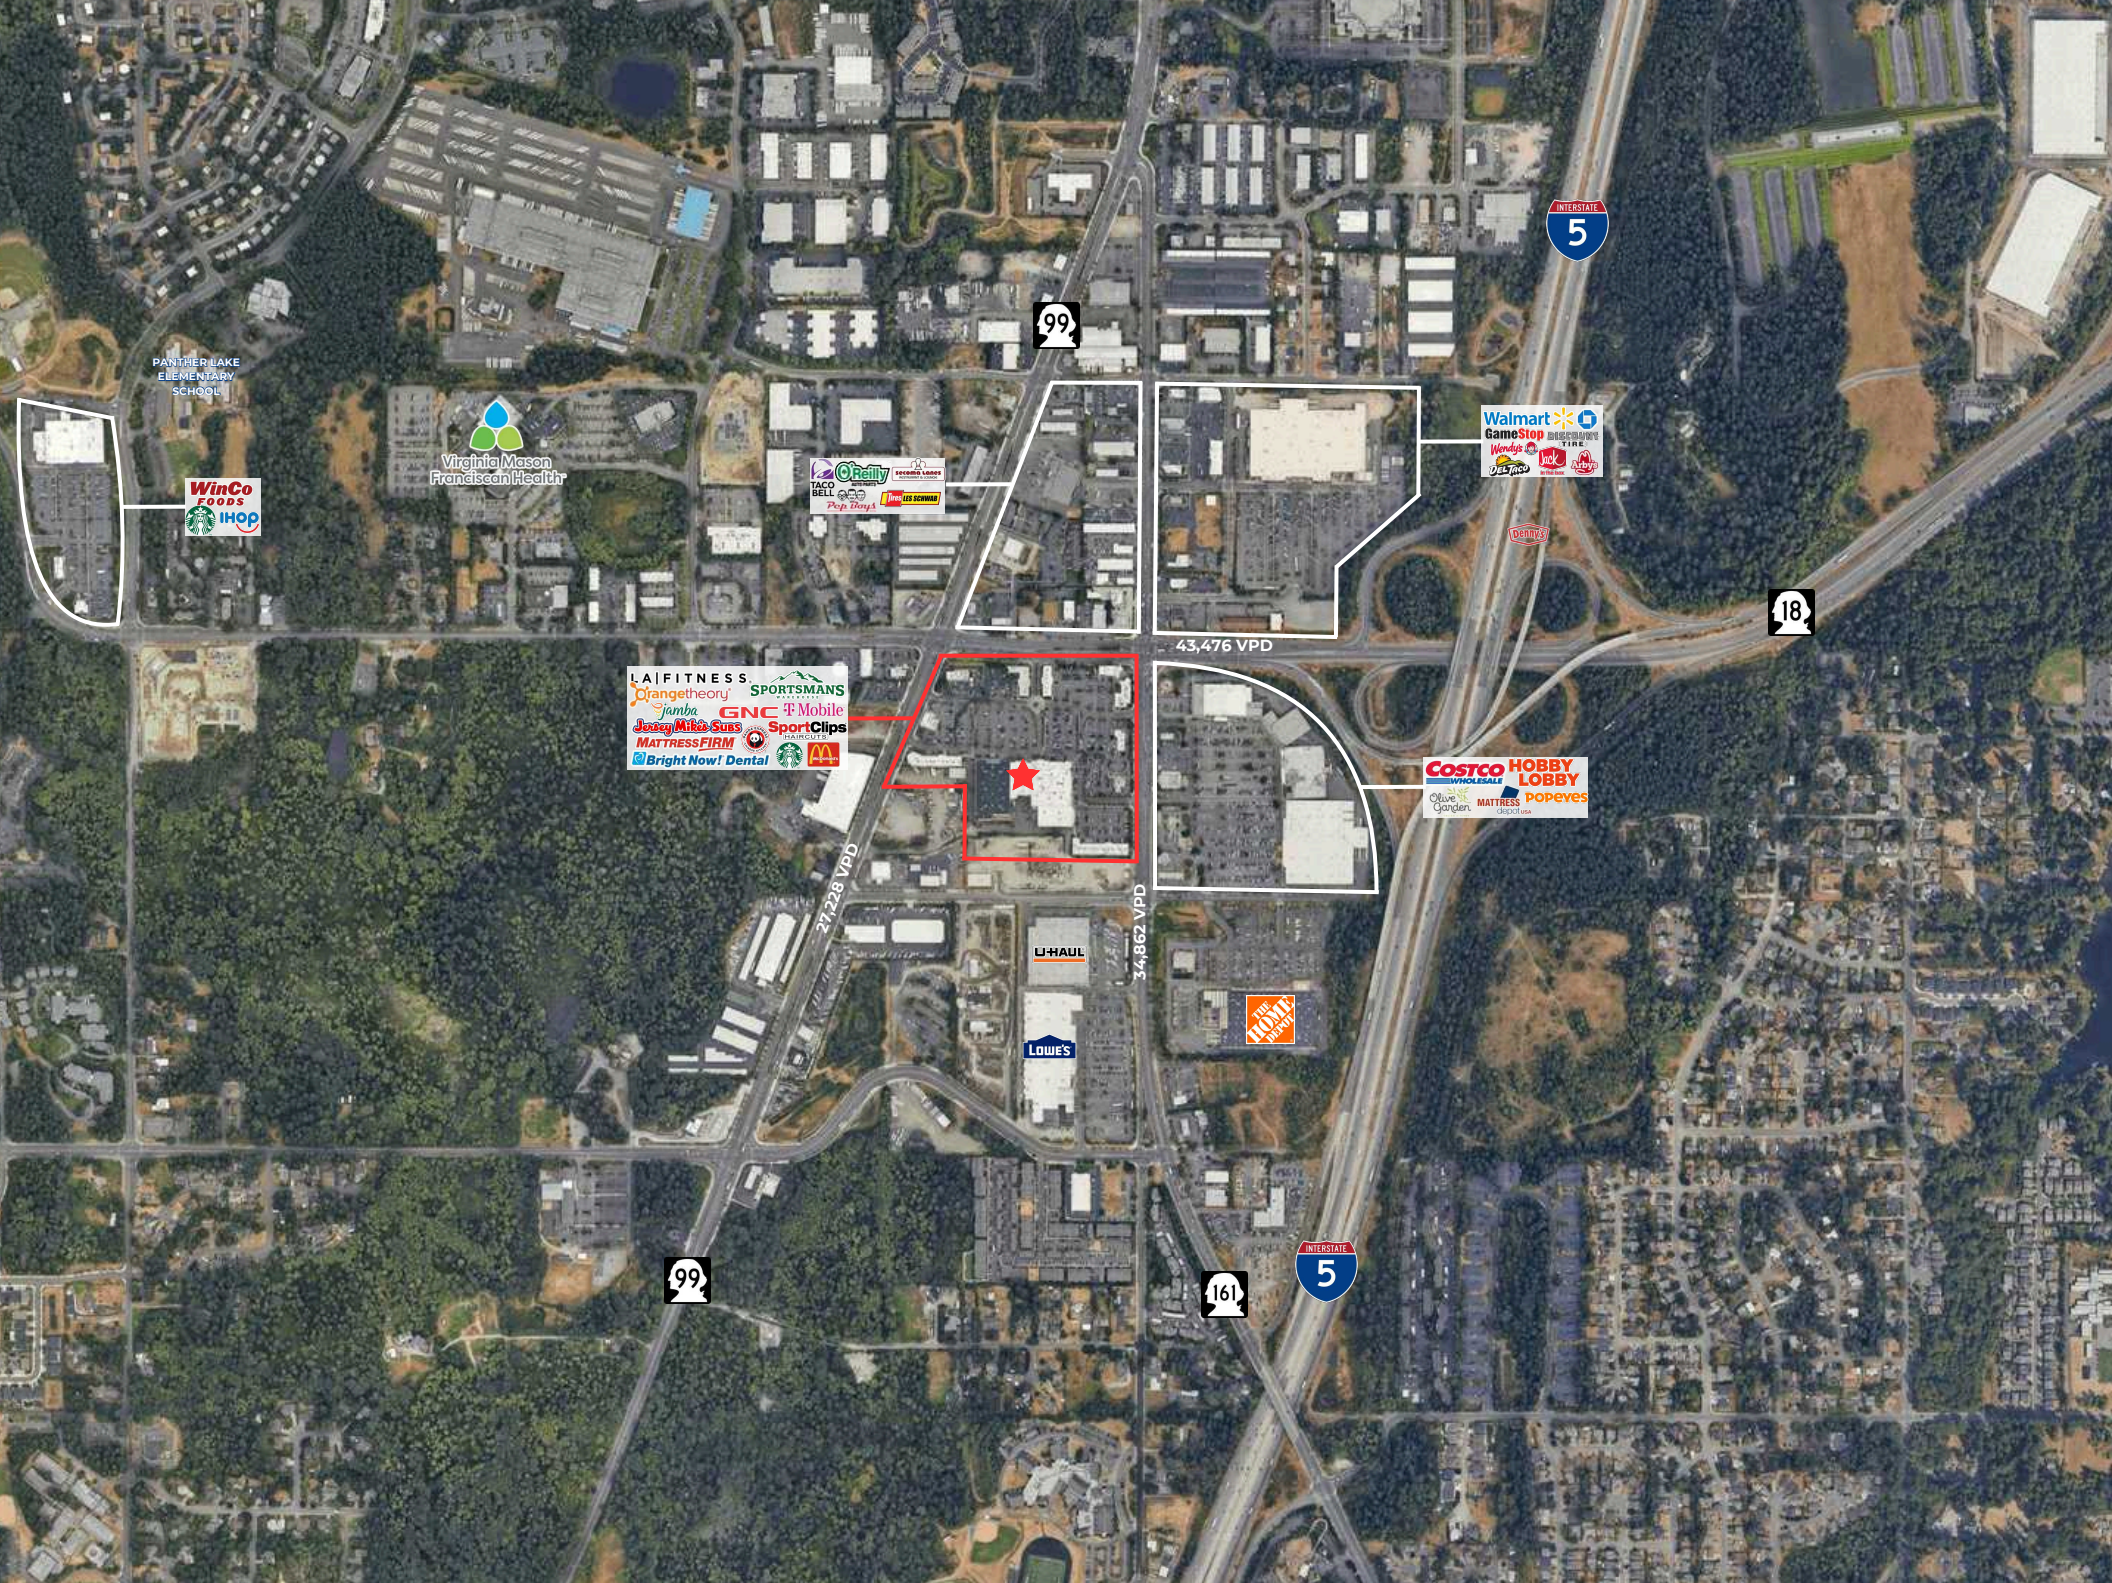

SUITE	TENANT	SQ FT
STAND ALONE BUILDING		
B-101	Sportman's Warehouse	49,009
C-101	AVAILABLE	18,191
E-101	LA Fitness	45,000
F-101	Catapult	18,510
O-101	Jimmy Mac's Roadhouse	6,186
I-101	Gravity Coffee	4,200
N-101	McDonald's	4,660
BUILDING A		
A-101	Blue Island Sushi	4,318
A-102	Seattle Pain relief	1,345
A-103	Chopped Leaf	1,435
A-104	House Teriyaki Wok	1,332
A-105/106	Seattle Pain Relief	3,019
A-108	Nail Gallery & Spa	2,336
BUILDING D		
D-101	Menchie's Frozen Yogurt	1,107
D-102	Massage Envy	2,389
D-103	Chiro First	1,371
BUILDING G		
G-101	Kinwell	6,002
G-102 A/B	BECU	2,946
G-103	Puerto Vallarta	5,094
G-104/105	Biscuits Cafe	3,002
BUILDING J		
J-101	Panda Express	2,343
J-102	T-Mobile	1,784
BUILDING K1		
K1-101	Rock Wood Fired Pizza	5,437
K1-102	Thai Bistro	3,008
BUILDING K2		
K2-101	Super Chix	2,129
K2-102	Bring Now Dental	3,402
BUILDING L		
L-101	Jamba Juice	1,503
L-102	GNC	1,048
L-103	Kally Threading	873
L-104	Mattress Firm	3,892
BUILDING M		
M-101	Starbucks	1,874
M-102	Super Supplements	4,063
M-103	PENDING	1,440
M-104	Sports Clips	1,024
M-105	Jersey Mike's	1,320

LI-HAUL

Lowe's

THE HOME DEPOT

Costco Wholesale
HOBBY LOBBY
Olive Garden
MATTRESS
popeyes

43,476 VPD

27,228 VPD

34,862 VPD

INTERSTATE
5