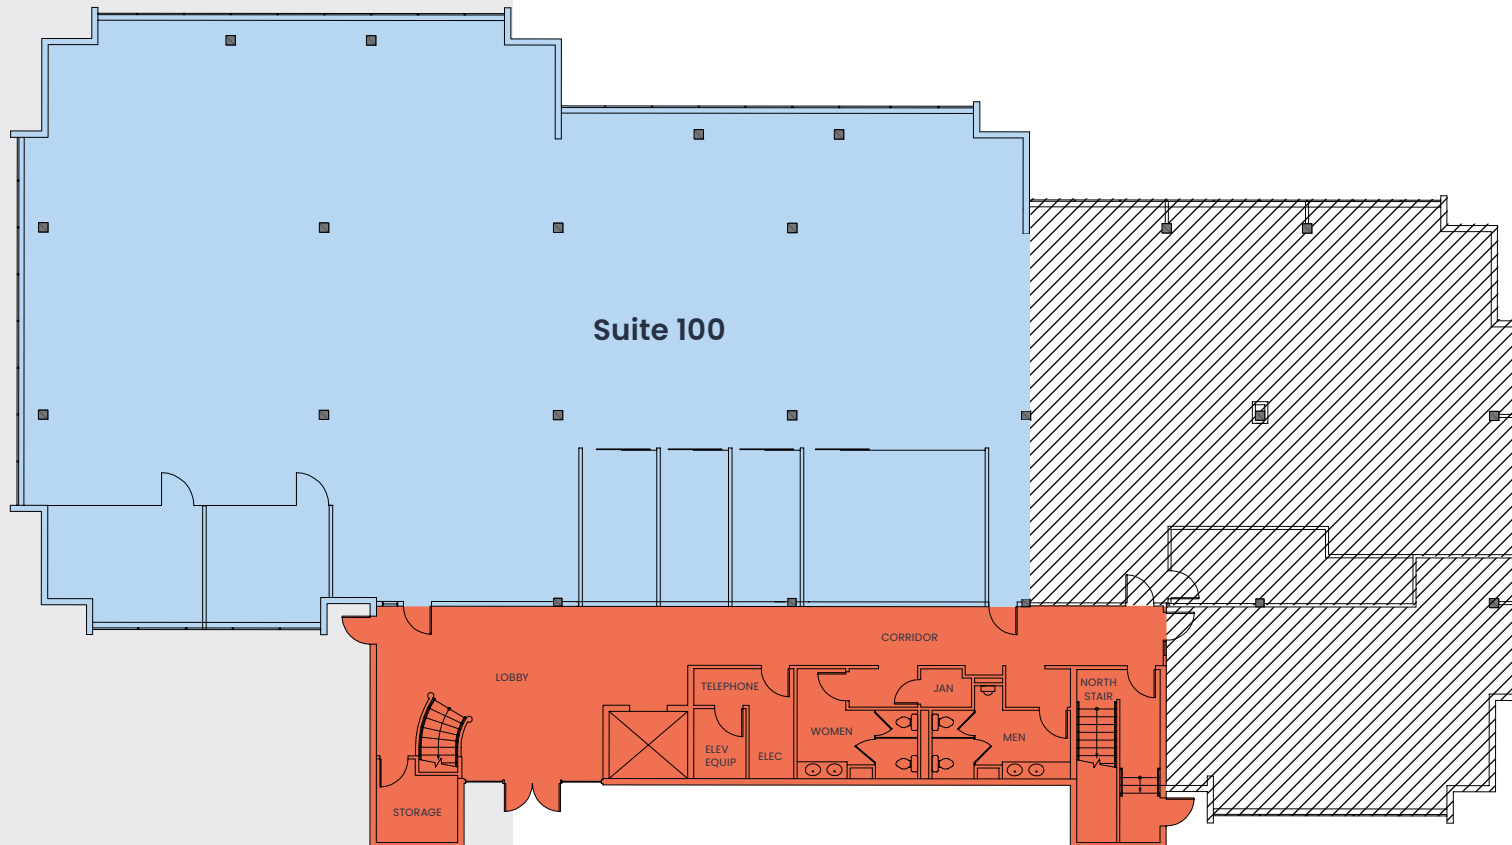

Parking: Free surface parking with above market average parking ratio of 4/1,000 SF

Flexible Lease Terms: Ownership able to accommodate short term occupancy requirements

Electrical System: Robust 1,600 AMP 3phase power serving the building

BUILDING A NORTH

First Floor

Suite 100 | 6,812 RSF

Available Now

Market Ready

BUILDING A NORTH

Second Floor

Suite 200 | 9,596 RSF