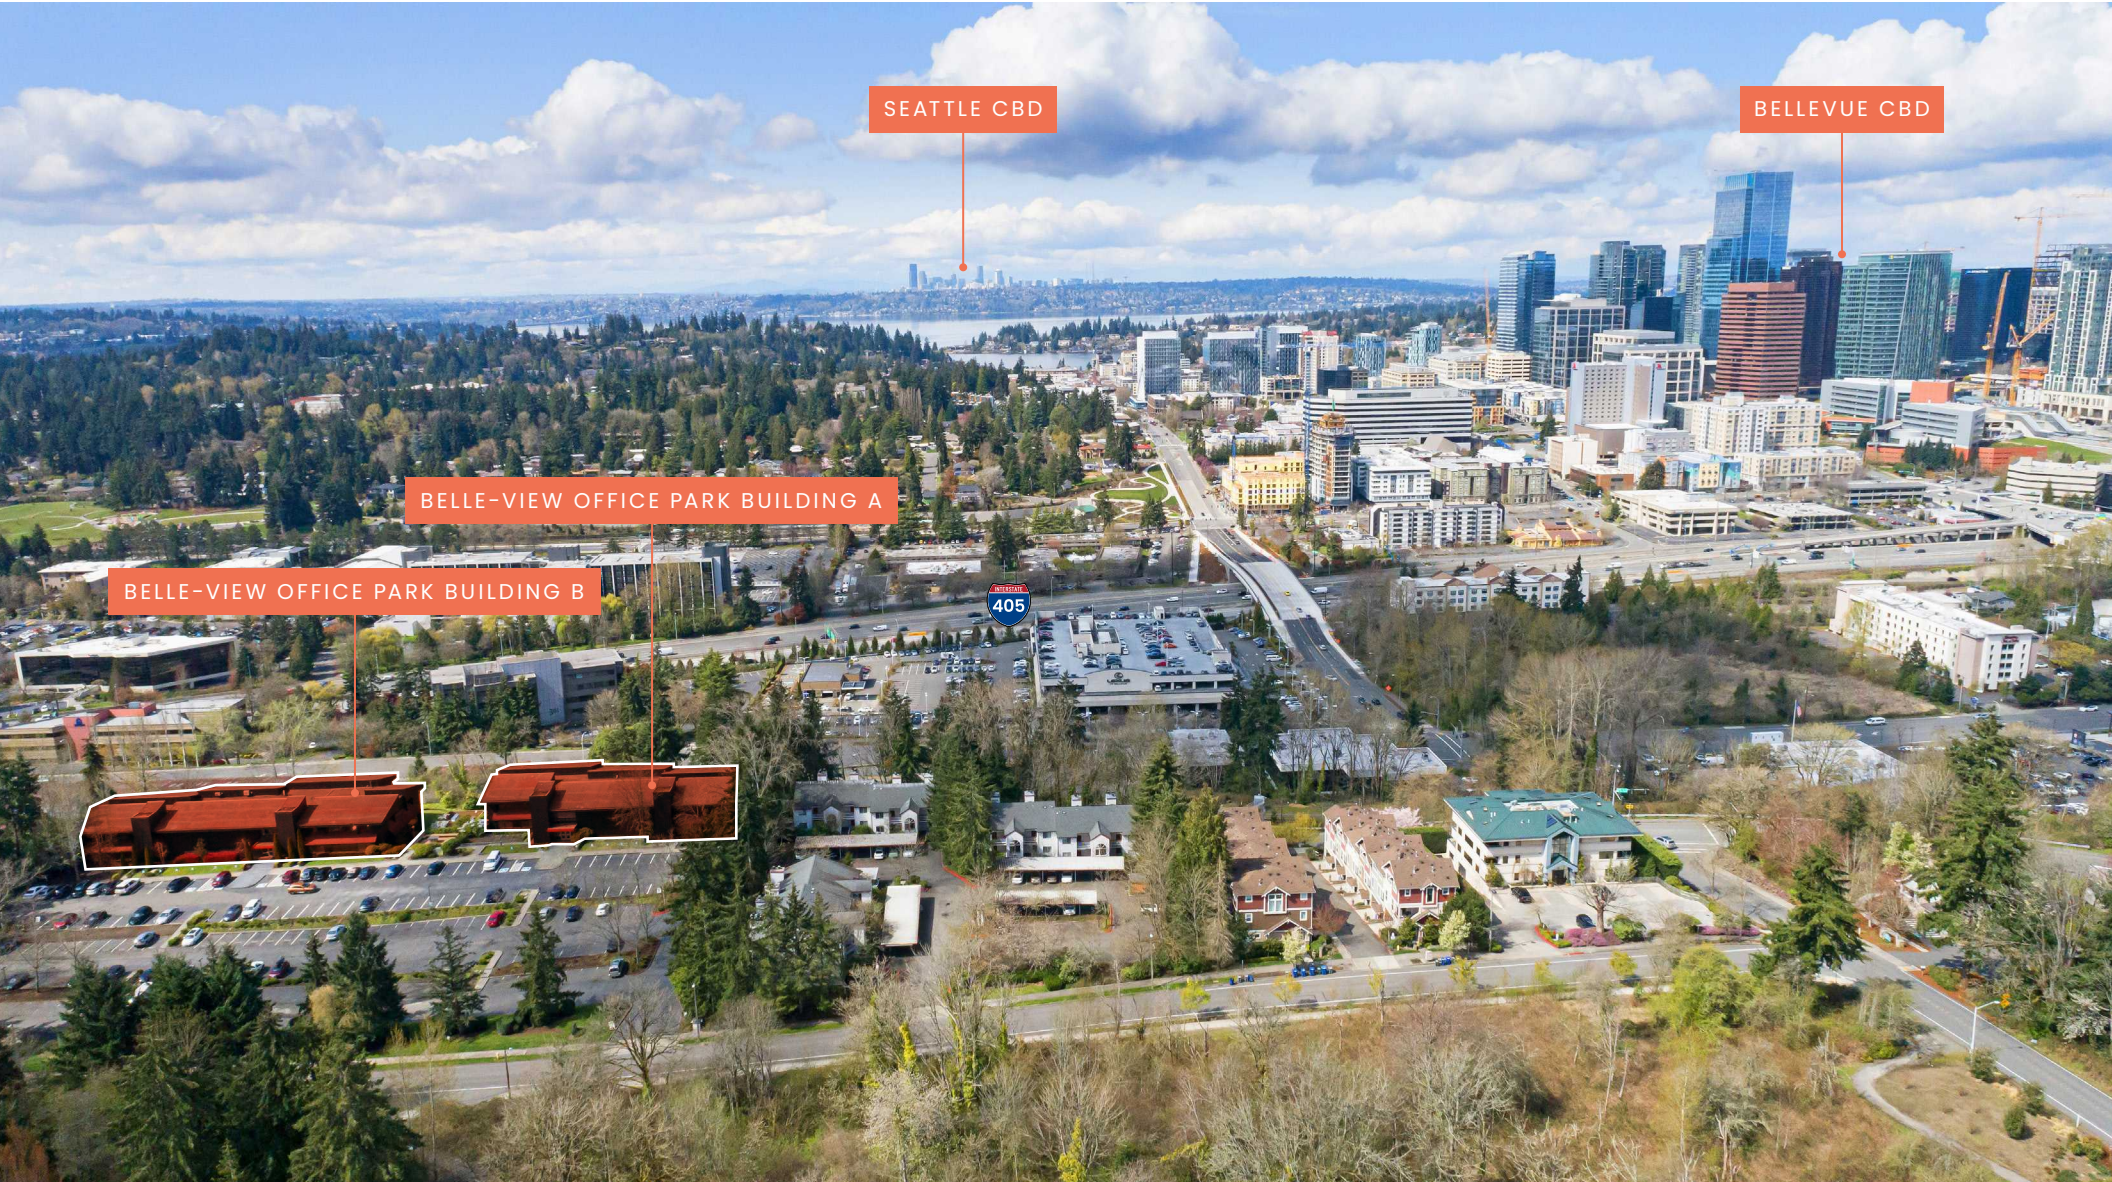

Belle-View

OFFICE PARK

275 118th Ave SE, Bellevue, WA 98005

Buildings B South & A North

Flexible Short Term
Lease Option in
Suburban Bellevue

NEWMARK

JOE LYNCH
Executive Managing Director
425.362.1399
joe.lynch@nmrk.com

DAN HARDEN
Senior Managing Director
425.362.1393
dan.harden@nmrk.com

LOCATION AERIAL

BUILDING

Highlights

Unobstructed views of the Bellevue CBD and immediate transportation access to I-405 and I-90 corridors

Parking: Free surface parking with above market average parking ratio of 4/1,000 SF

Flexible Lease Terms: Ownership able to accommodate short term occupancy requirements

Electrical System: Robust 1,600 AMP 3phase power serving the building