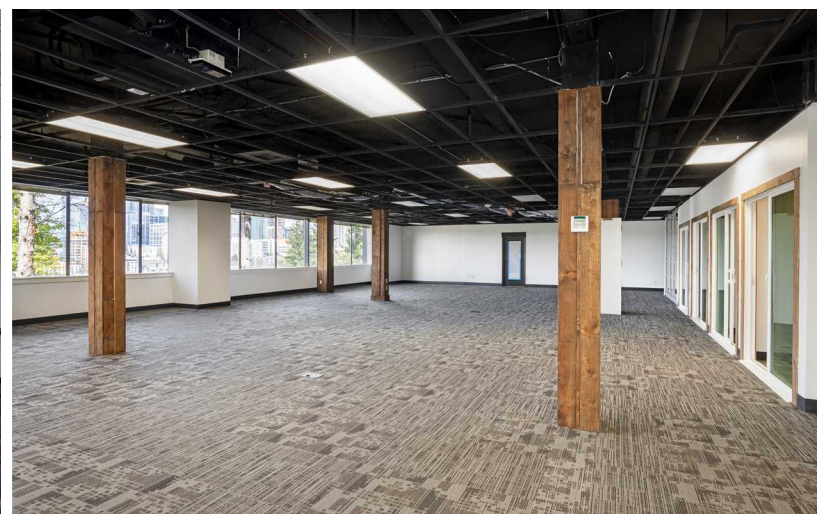

BUILDING

Highlights

Unobstructed views of the Bellevue CBD and immediate transportation access to I-405 and I-90 corridors

Parking: Free surface parking with above market average parking ratio of 4/1,000 SF

Flexible Lease Terms: Ownership able to accommodate short term occupancy requirements

Electrical System: Robust 1,600 AMP 3phase power serving the building