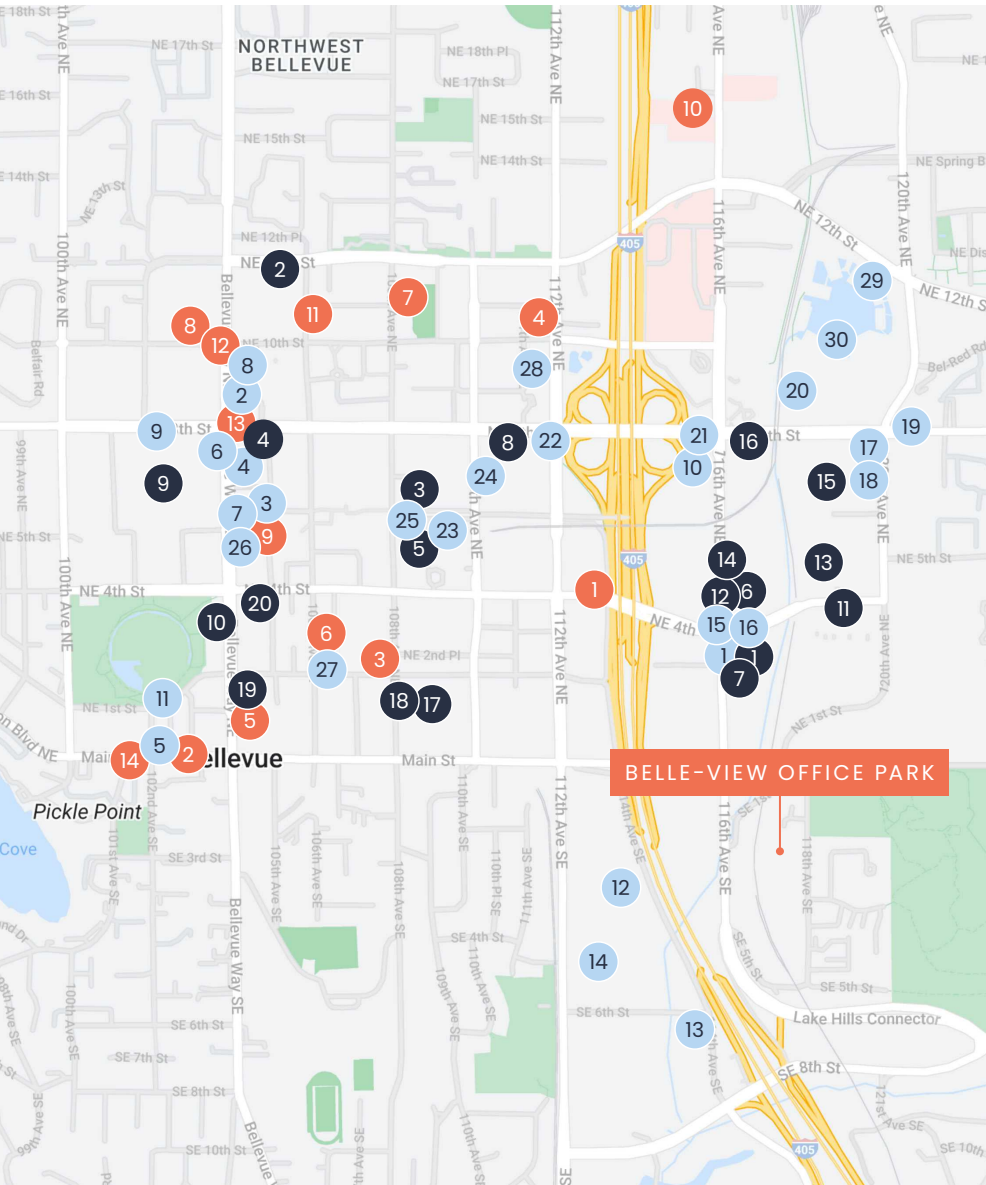

Available Now

AMENITIES MAP

SHOPPING

1. Target
2. Bellevue North Shopping Center
3. Marketplace at Lake Meridian
4. Lincoln Square North
5. University Square
6. Bellevue Central Shopping Center
7. Wilburton Village
8. The Shops At The Bravern
9. Bellevue Square
10. Park Row Shopping Center
11. Home Depot
12. REI
13. Best Buy
14. Trader Joe's
15. Uwajimaya Bellevue
16. Evergreen Market
17. Office Depot
18. H Mart Bellevue
19. Bellevue Plaza
20. Safeway

RESTAURANTS

1. Kura Revolving Sushi Bar
2. JOEY Bellevue
3. Central Bar + Restaurant
4. Earls Kitchen + Bar
5. Bis on Main
6. Tavern Hall
7. Duke's Seafood
8. 13 Coins Bellevue
9. Nordstrom Grill
10. The Undrgrnd
11. Carmine's
12. Solarium Kitchen & Bar
13. Rivue Bar and Grill
14. Polaris Restaurant
15. Chipotle Mexican Grill
16. Dave & Buster's Bellevue
17. Hakka House Chinese Cuisine
18. Big Apple Bagels
19. Pho Ever
20. The Pumphouse Bar & Grill
21. Chick-fil-A
22. John Howie Steak
23. El Gaucho Bellevue
24. The Dolar Shop
25. Bowl Gogi
26. Fogo de Chão Brazilian Steakhouse
27. Haidilao Hot Pot Bellevue
28. Cielo Cocina Mexicana
29. The Crab Pot Bellevue
30. I Love Sushi on Lake Bellevue