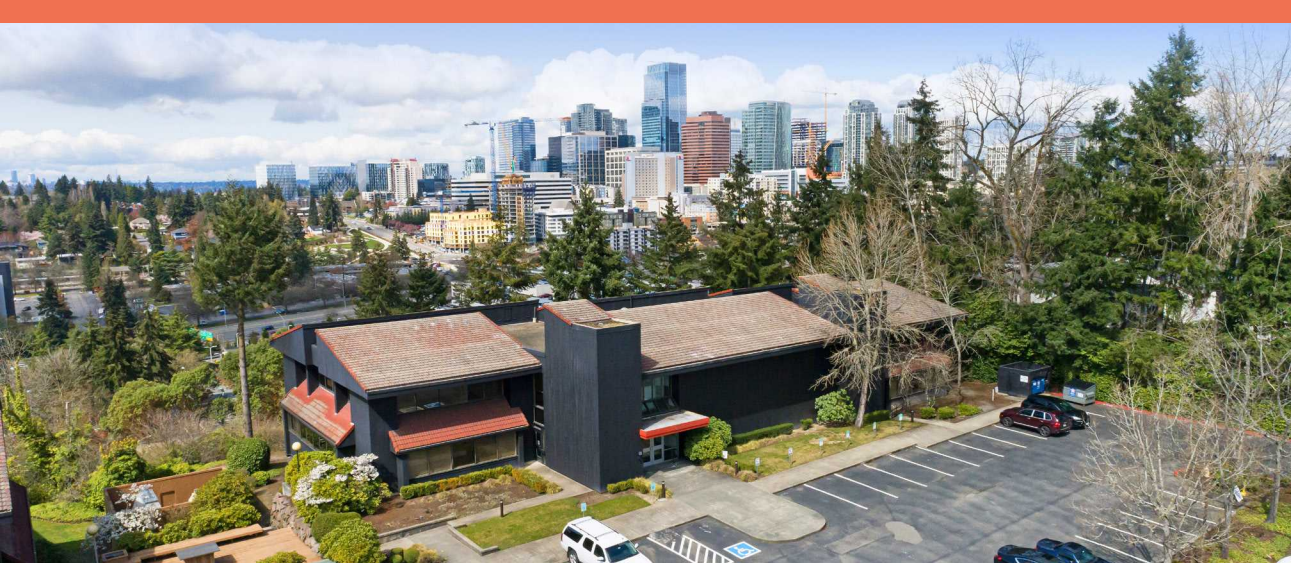

Belle-View

OFFICE PARK

275 118th Ave SE, Bellevue, WA 98005

Buildings B South & A North

Flexible Short Term
Lease Option in
Suburban Bellevue

NEWMARK

JOE LYNCH
Executive Managing Director
425.362.1399
joe.lynch@nmrk.com

DAN HARDEN
Senior Managing Director
425.362.1393
dan.harden@nmrk.com

LOCATION AERIAL

BUILDING

Highlights

Unobstructed views of the Bellevue CBD and immediate transportation access to I-405 and I-90 corridors