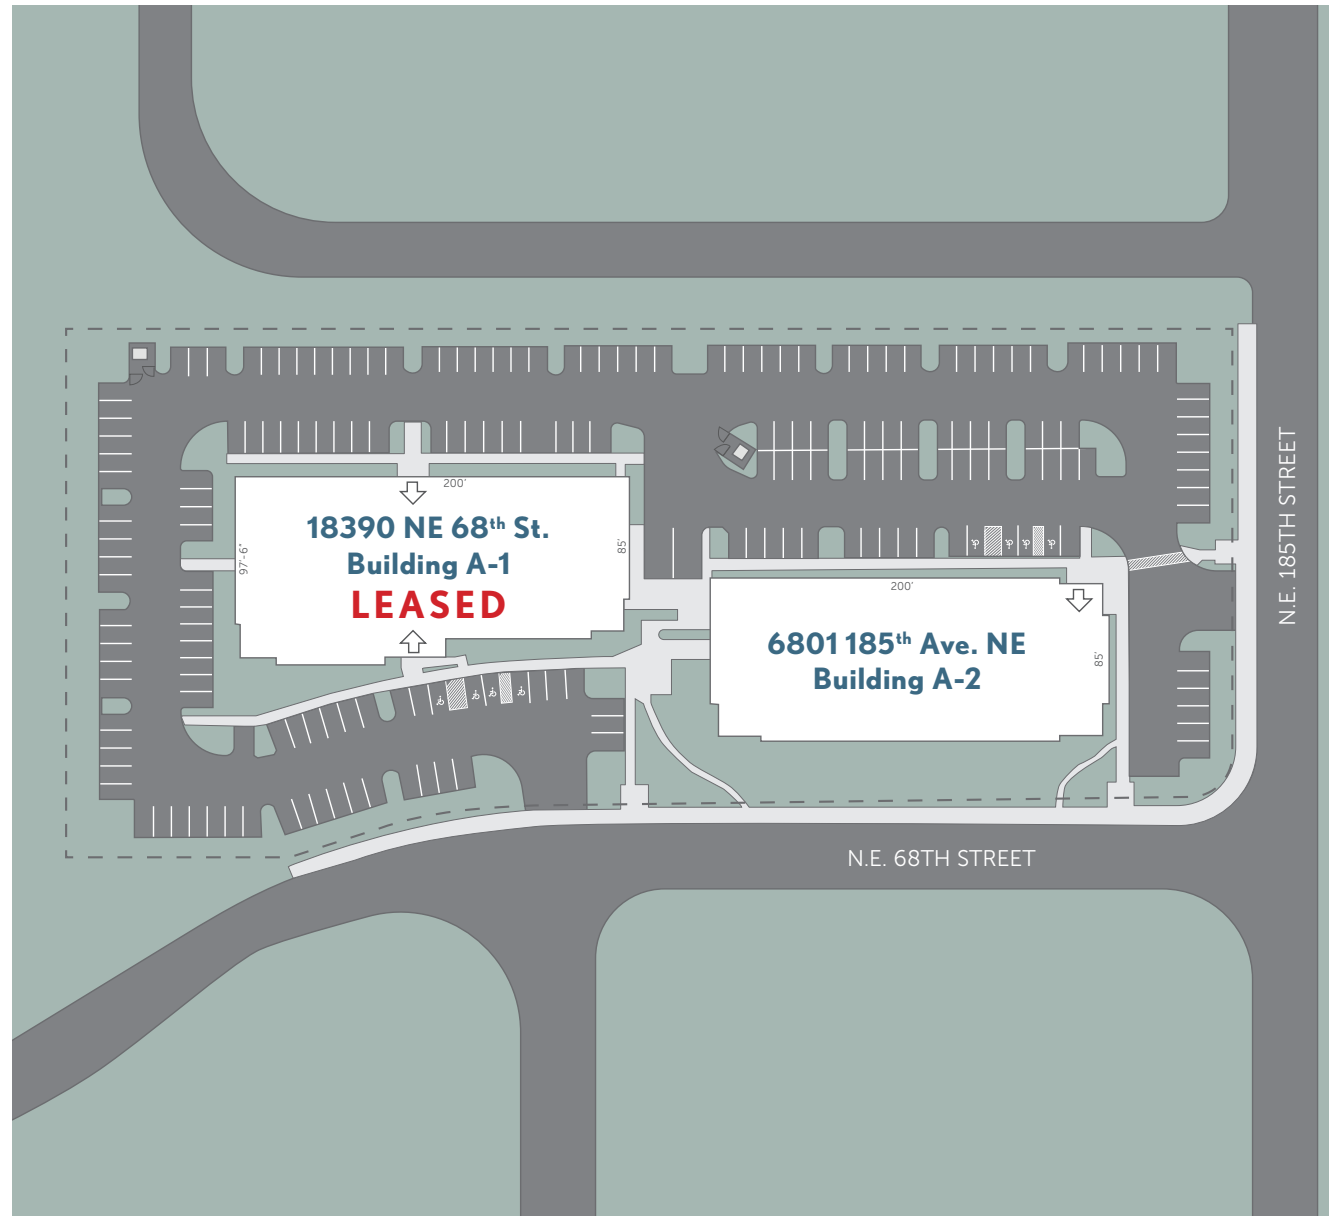

NORTHWEST TECH CENTER

CAMPUS FEATURES:

- High image finishes
- Extensive glass line
- Conveniently located close to the future light rail near Downtown Redmond
- Easy access to SR-520

SITE PLAN

TYLER SLONE
425.274.4281
slone@broderickgroup.com

PAUL JERUE
425.646.5223
jerue@broderickgroup.com

ERIC MEUSSNER
425.274.4282
meussner@broderickgroup.com

The information contained herein has been given to us by the owner or sources that we deem reliable. We have no reason to doubt its accuracy, but we do not guarantee it. Prospective tenants should carefully verify all information contained herein.