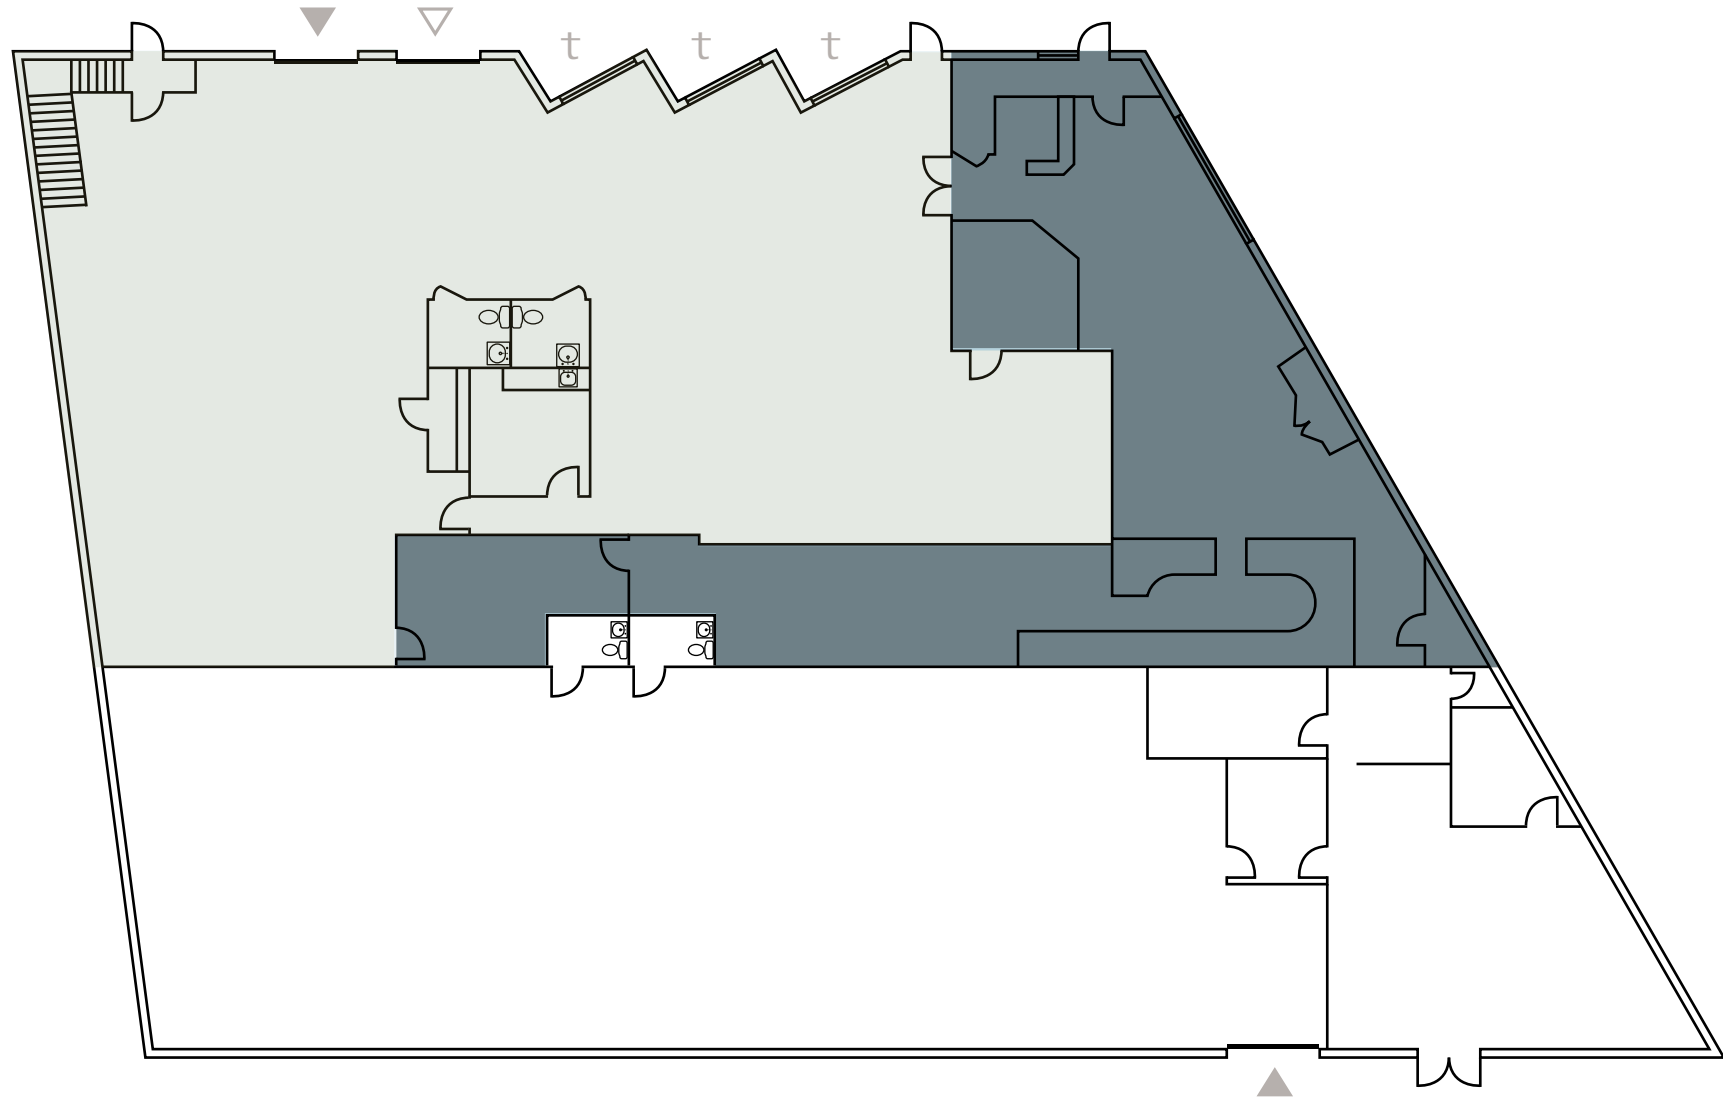

# Suite B - 9,125 SF TOTAL

1,558 SF  
TOTAL OFFICE

7,567 SF  
TOTAL WAREHOUSE

OFFICE

▲ GRADE-LEVEL LOADING

WAREHOUSE

△ DOCK-HIGH LOADING

t POTENTIAL FOR ADDITIONAL DOCK-HIGH LOADING