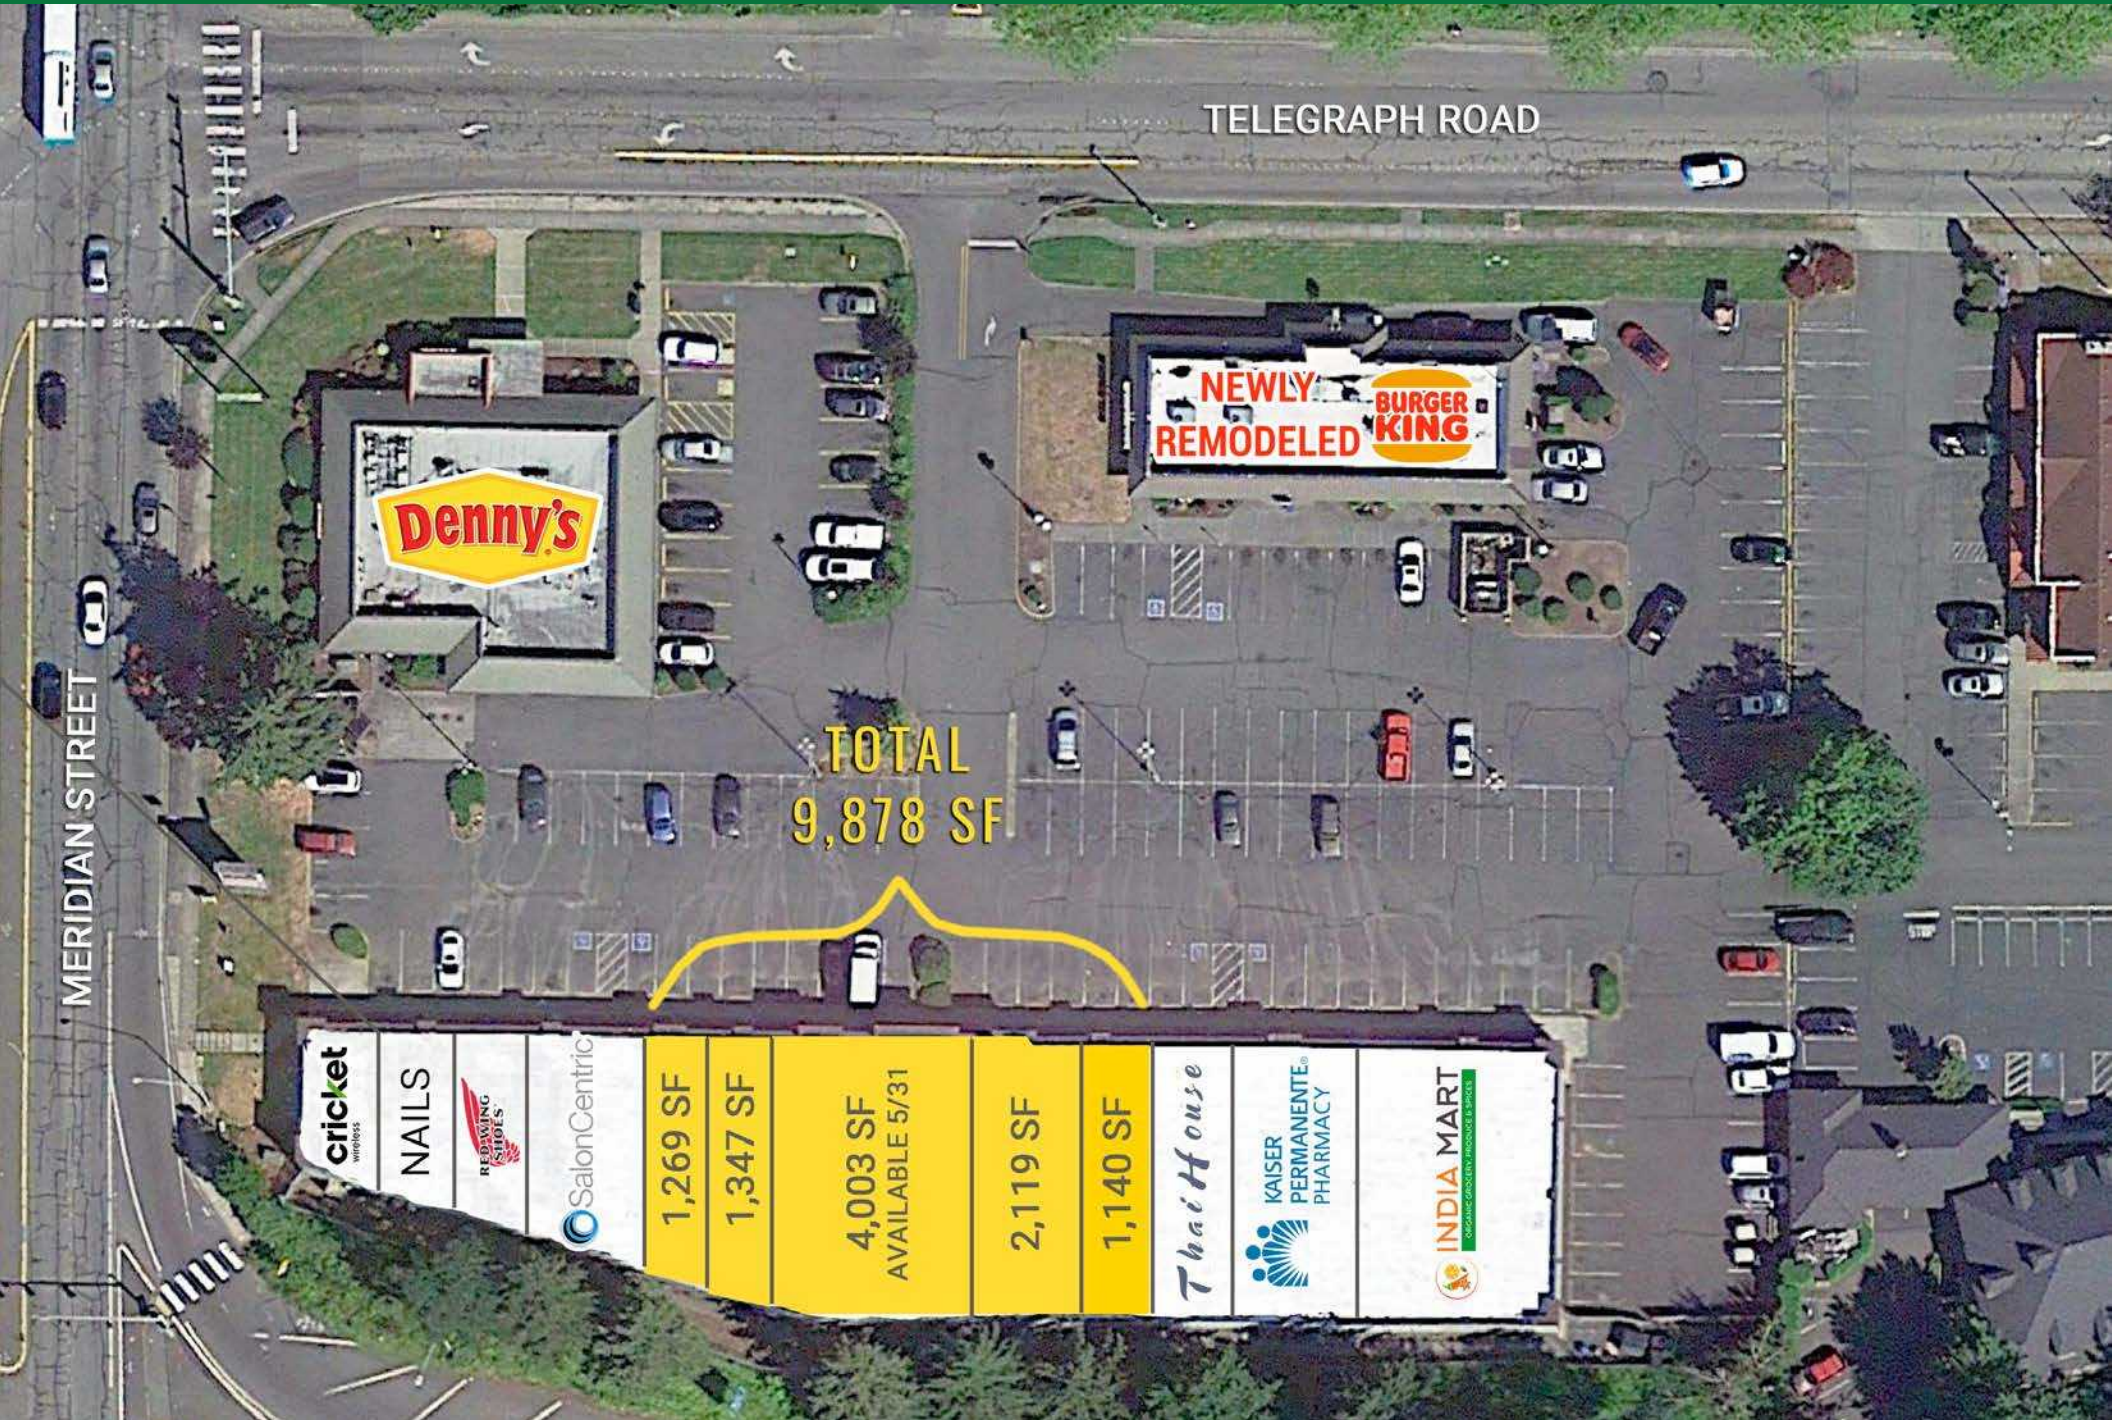

#### FEATURES

- 32,169 SF shopping center located on Guide Meridian Rd.
- Monument sign space available
- Excellent visibility from Meridian St.
- Easy access to I-5
- 29,960 ADT on Meridian St.

# MERIDIAN PLAZA SHOPPING CENTER

Bellingham, WA

TOTAL  
9,878 SF

cricket wireless	NAILS	REBOWING SHOES	SalonCentric	1,269 SF	1,347 SF	4,003 SF AVAILABLE 5/31	2,119 SF	1,140 SF	ThaiHouse	KAISER PERMANENTE PHARMACY	INDIA MART ORGANIC GARDENING PRODUCTS & SEEDS
------------------	-------	----------------	--------------	----------	----------	----------------------------	----------	----------	-----------	----------------------------	--------------------------------------------------