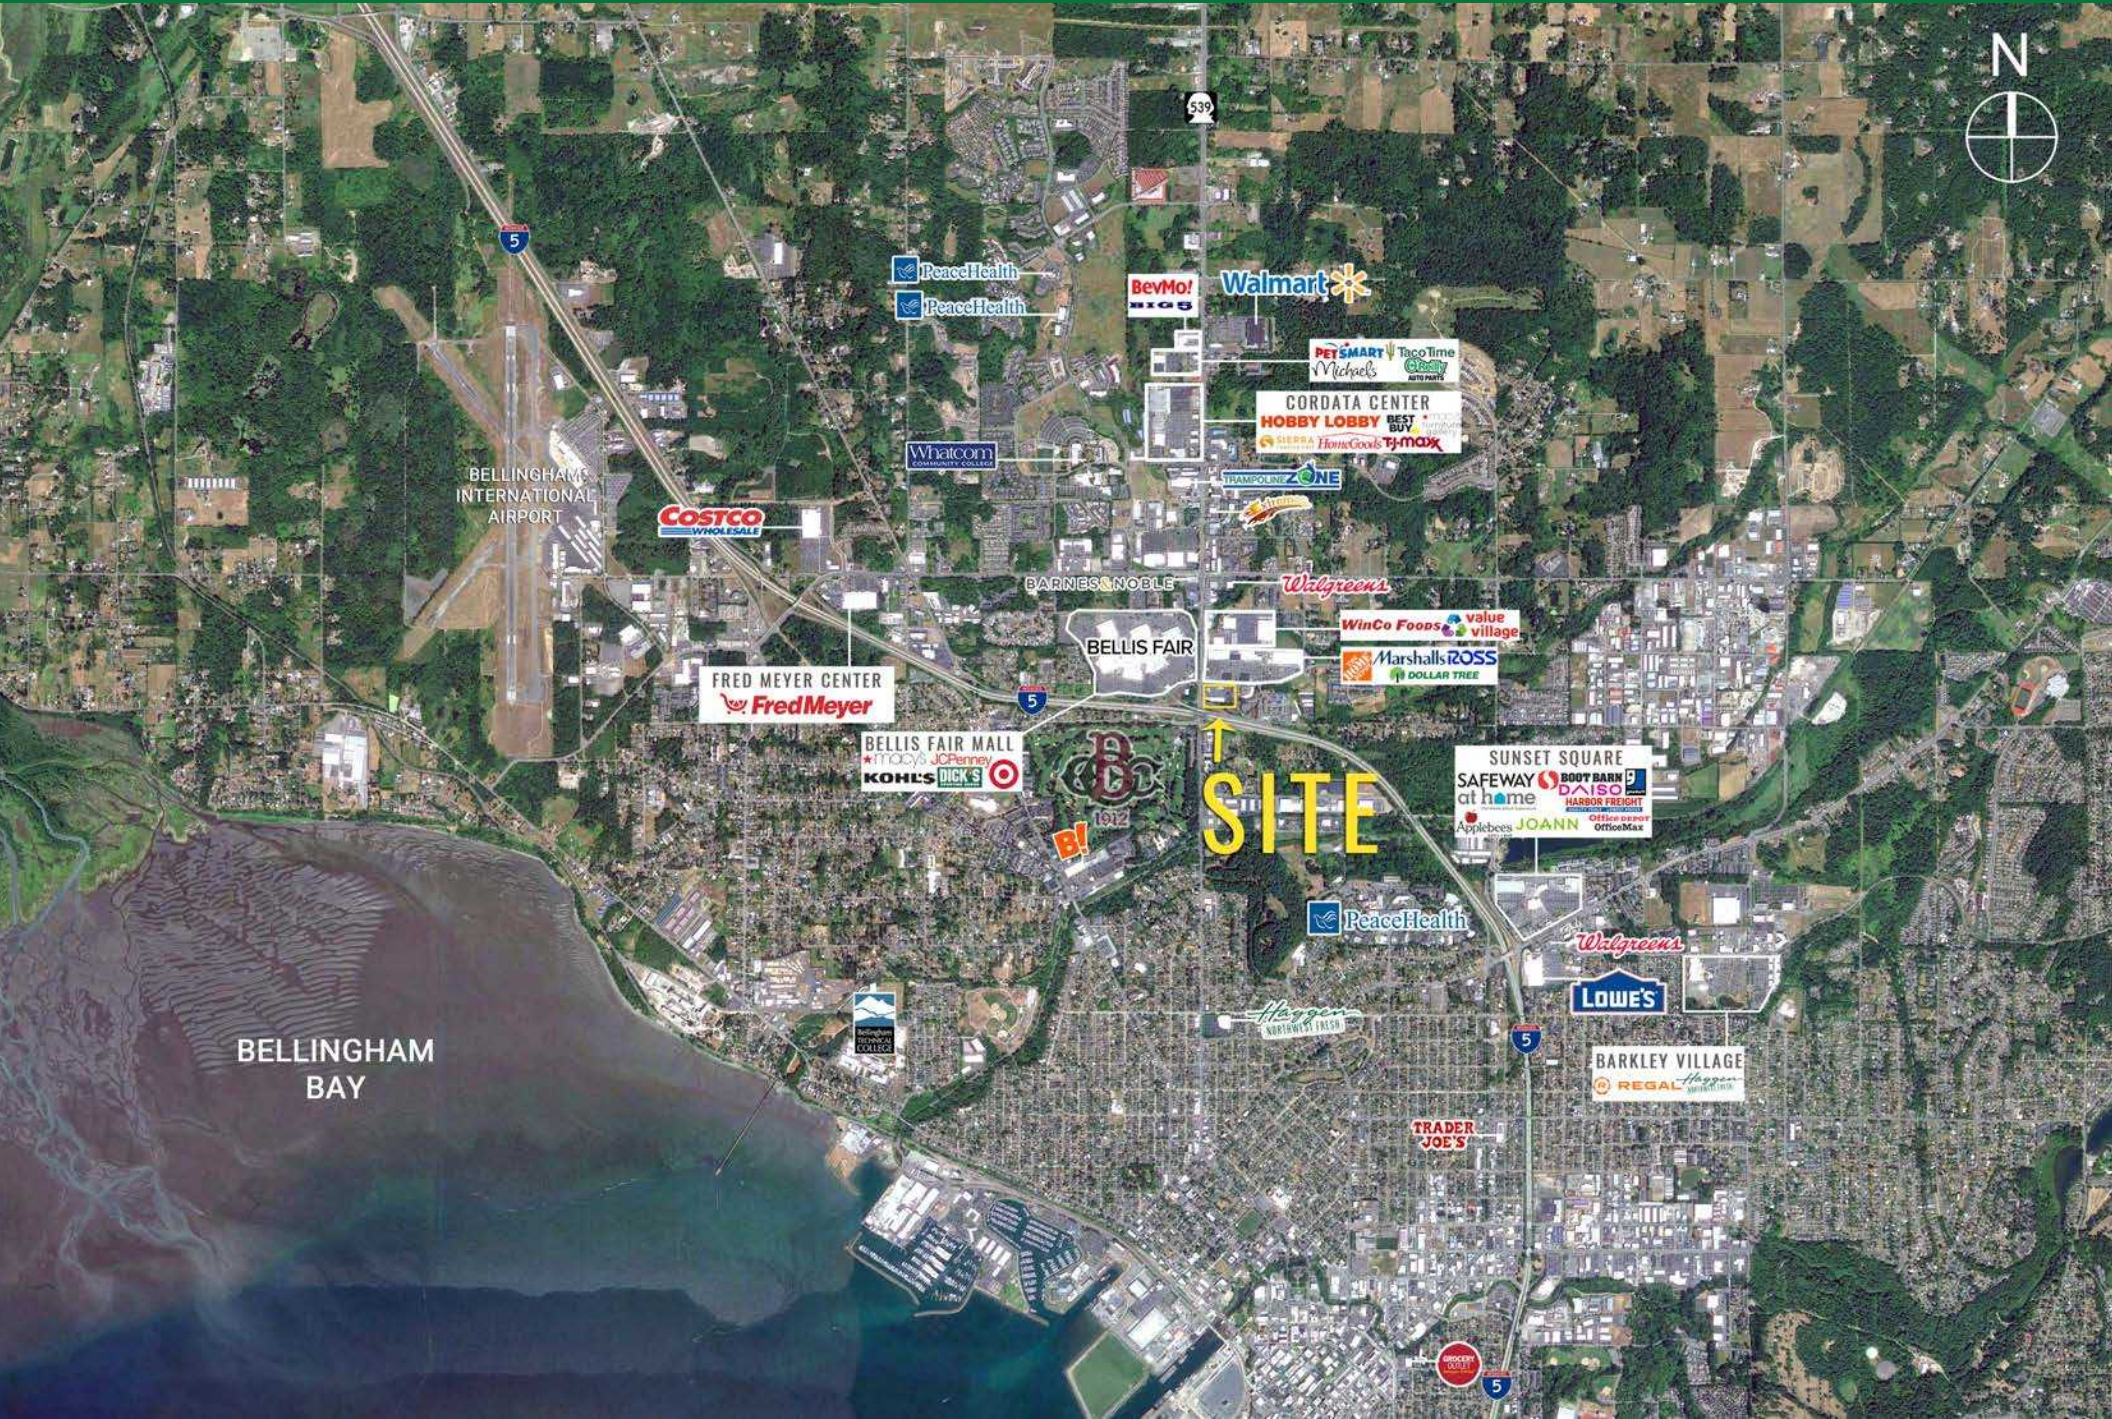

MERIDIAN PLAZA SHOPPING CENTER

Bellingham, WA

BELLINGHAM INTERNATIONAL AIRPORT

BELLINGHAM BAY

COSTCO WHOLESALE

FRED MEYER CENTER
Fred Meyer

BELLIS FAIR MALL
macys JCPenney
KOHLS DICK'S

BELLIS FAIR

BARNES & NOBLE

SITE

Walmart

BevMo!

PeaceHealth

PETSMART
Taco Time
Michaels
Crazy 4 U

CORDATA CENTER
HOBBY LOBBY
SIERRA HomeGoods
TJ-MAXX

Whatcom
COMMUNITY COLLEGE

Walgreens

WinCo Foods
value village
Marshalls
ROSS
DOLLAR TREE

SUNSET SQUARE
SAFEWAY
at home
BOAT BARN
DAISO
HARBOR FREIGHT
HARBOR FREIGHT
Applebees
JOANN
Office Depot
OfficeMax

PeaceHealth

Walgreens

LOWE'S

BARKLEY VILLAGE
REGAL
Haggen

TRADER JOE'S