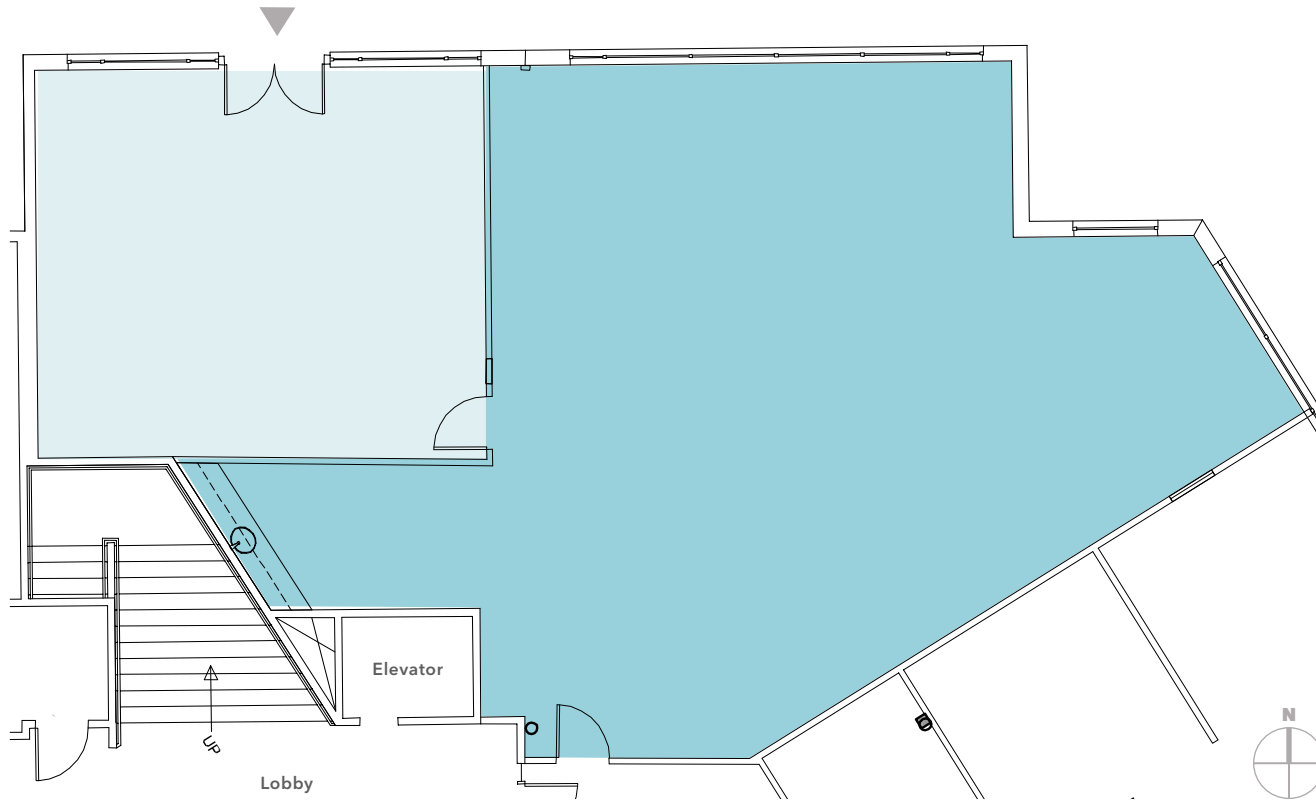

LEGEND

- Office
- Warehouse
- ▲ Grade-Level Loading

2,500 SF

AVAILABLE

1,800 SF

OFFICE

700 SF

WAREHOUSE

$3,750.00

FULL-SERVICE ($1.50 PSF)
INCLUDES NNN AND UTILITIES
FOR A LEASE PRIOR TO 1/1/2025

NOW

AVAILABLE