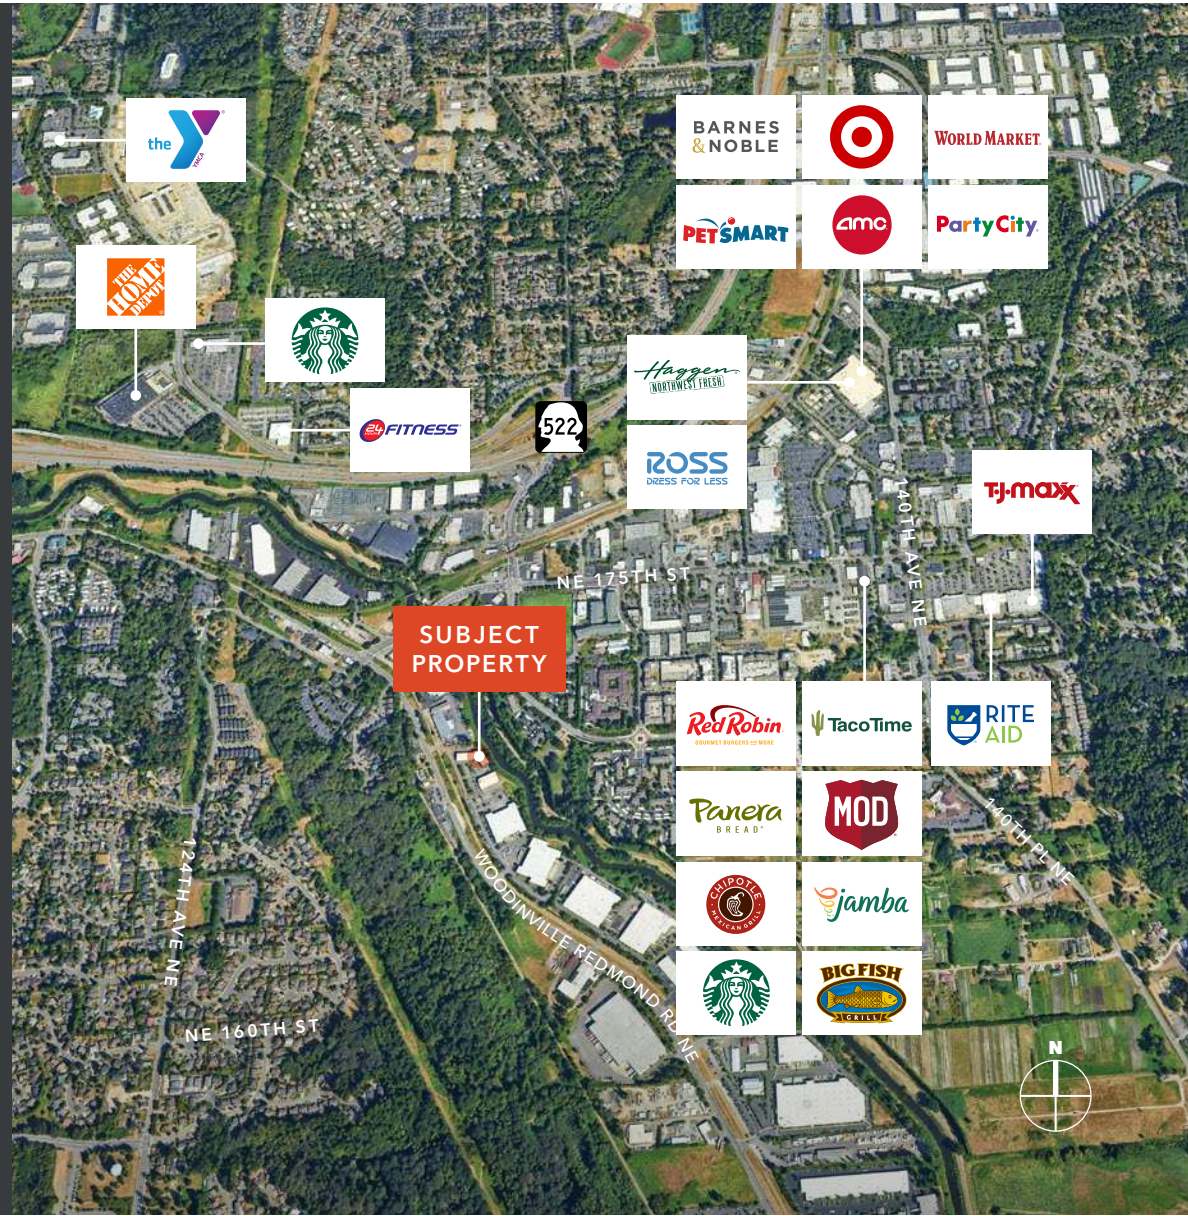

EMPLOYMENT

TOTAL BUSINESSES	901	4,499	177,315
TOTAL EMPLOYEES	7,239	40,888	88,519
EMPLOYEES/BUSINESS	8.0 to 1	9.1 to 1	8.4 to 1

WOODINVILLE WEST BUSINESS PARK

Prestige ESCROW

BRANCHES
— church —

Exclusively leased by