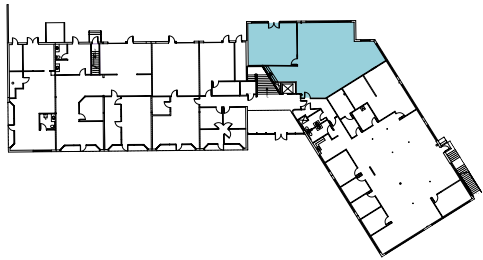

SUITE AVAILABILITY

Building A	Total Area	Office	Warehouse
SUITE 109A	2,500 SF	1,800 SF	700 SF

SUITE 109A / BUILDING A

LEGEND

- Office
- Warehouse
- ▲ Grade-Level Loading

2,500 SF

AVAILABLE

1,800 SF