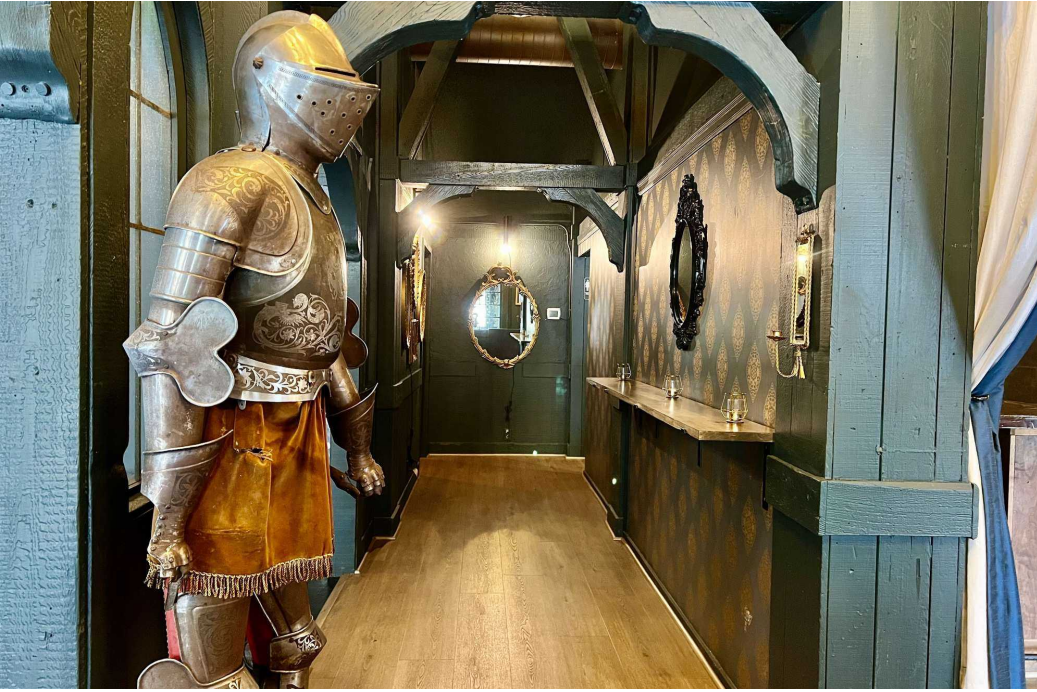

534 15TH AVENUE EAST, SEATTLE, WA 98112

TURN-KEY RESTAURANT + BAR

PROPERTY HIGHLIGHTS

- Bring your concept: rare opportunity to lease a turn-key built out restaurant + bar located on Capital Hill's bustling 15th Ave E. Formerly the Canturbury Ale House then Meliora
- 4,987 Sq Ft space that features main dining room with original wood paneling from a local barn, chandeliers and stained glass window, plant motif wallpaper and tons of character
- Chef's kitchen features a 20 foot type 1 hood, walk-in cooler, 2 full bars, operable/sliding storefront windows
- Local landlord plans to install large, new store front windows
- Monthly Rate \$36 PSF plus 2024 estimated NNN (\$7.50) = \$18,078 Long term lease available

11,215

TOTAL HOUSEHOLDS

\$153,204

MEDIAN INCOME

* Estimated 2023 Demographics based on a 2 mile radius

534 15TH AVENUE, SEATTLE, WA 98112

TURN-KEY RESTAURANT + BAR

This information has been obtained from sources believed reliable. No guarantee, warranty or representation, express or implied, is made as to the accuracy of the information contained herein, and same is submitted subject to errors, omissions, change of price, rental or other conditions withdrawal without notice, and to any special listing conditions, imposed by our principals. Any projections, opinions, assumptions or estimates used are for example only and do not represent the current or future performance of the property.