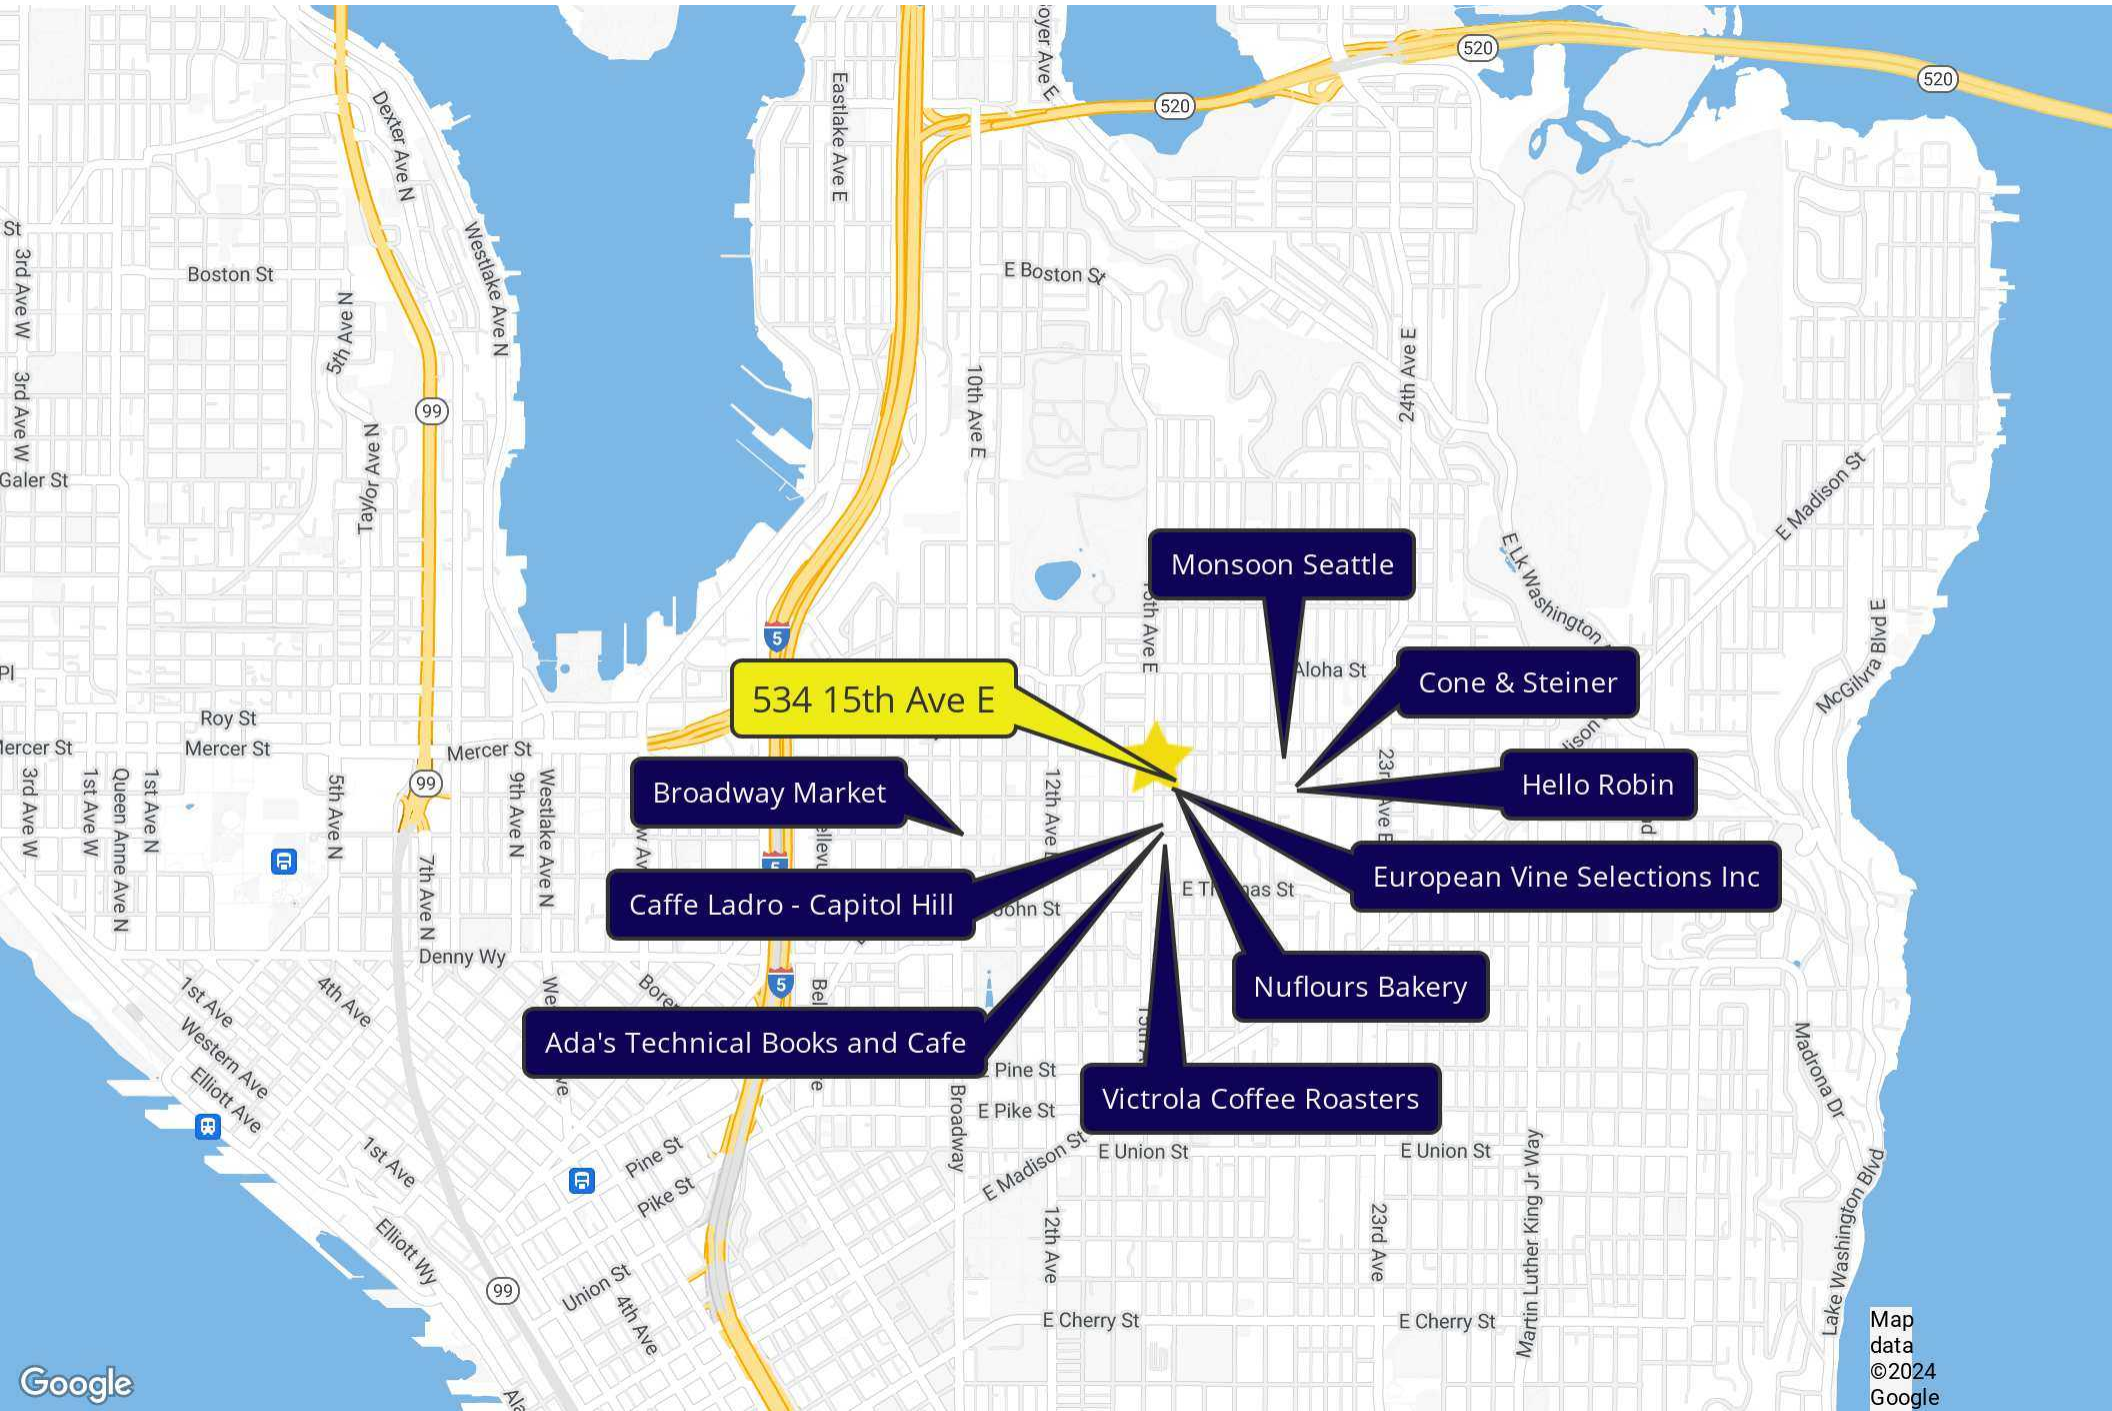

534 15TH AVENUE EAST, SEATTLE, WA 98112

TURN-KEY RESTAURANT + BAR

PROPERTY HIGHLIGHTS

- Bring your concept: rare opportunity to lease a turn-key built out restaurant + bar located on Capital Hill's bustling 15th Ave E. Formerly the Canturbury Ale House then Meliora
- 4,987 Sq Ft space that features main dining room with original wood paneling from a local barn, chandeliers and stained glass window, plant motif wallpaper and tons of character
- Chef's kitchen features a 20 foot type 1 hood, walk-in cooler, 2 full bars, operable/sliding storefront windows
- Local landlord plans to install large, new store front windows
- Monthly Rate \$36 PSF plus 2024 estimated NNN (\$7.50) = \$18,078 Long term lease available

11,215

TOTAL HOUSEHOLDS

\$153,204

MEDIAN INCOME

* Estimated 2023 Demographics based on a 2 mile radius

534 15TH AVENUE, SEATTLE, WA 98112

TURN-KEY RESTAURANT + BAR

This information has been obtained from sources believed reliable. No guarantee, warranty or representation, express or implied, is made as to the accuracy of the information contained herein, and same is submitted subject to errors, omissions, change of price, rental or other conditions withdrawal without notice, and to any special listing conditions, imposed by our principals. Any projections, opinions, assumptions or estimates used are for example only and do not represent the current or future performance of the property.

TURN-KEY RESTAURANT + BAR

TURN-KEY RESTAURANT + BAR

534 15th Ave E

Broadway Market

Caffe Ladro - Capitol Hill

Ada's Technical Books and Cafe

Monsoon Seattle

Cone & Steiner