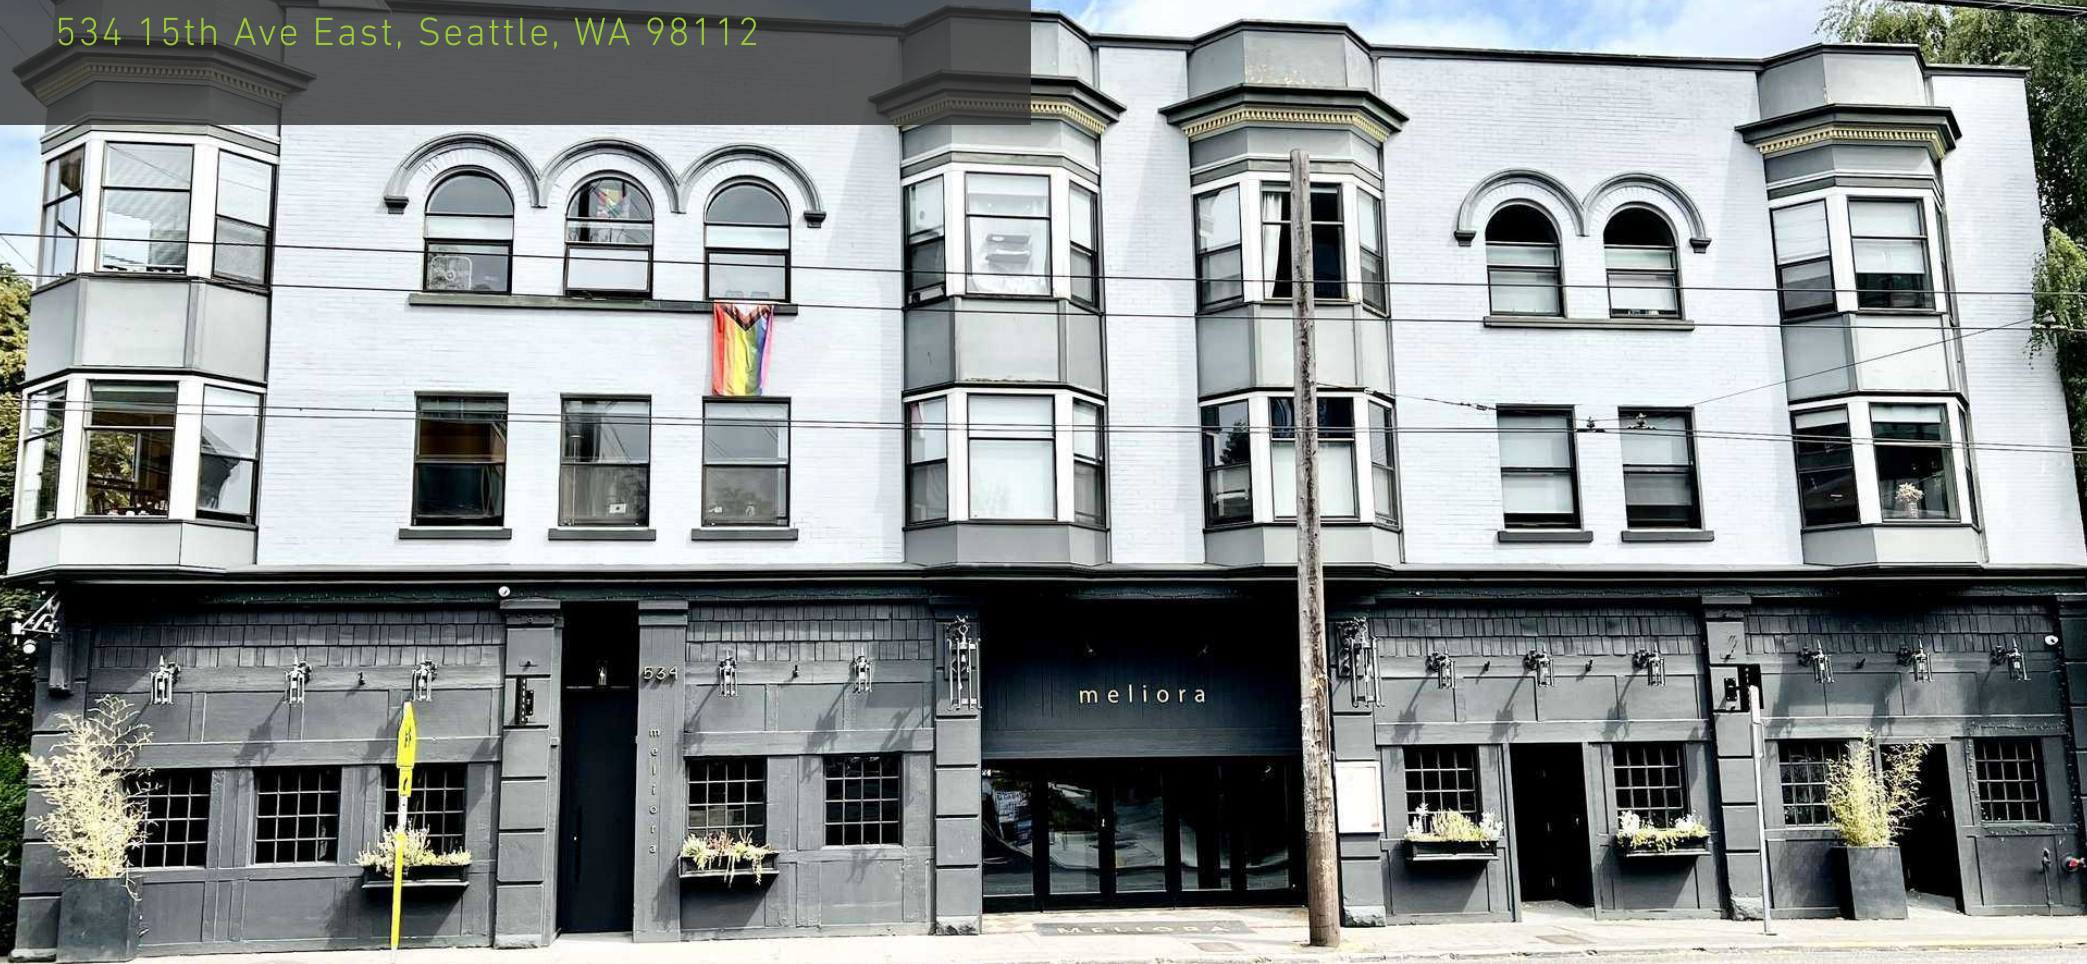

FOR LEASE
TURN-KEY RESTAURANT + BAR
FREDONIA

534 15th Ave East, Seattle, WA 98112

For more information please contact:

LAURA MILLER
laura@gibraltarusa.com
206.351.3573

SAM BENTON
samb@gibraltarusa.com
312.550.8825

534 15TH AVENUE EAST, SEATTLE, WA 98112

TURN-KEY RESTAURANT + BAR

PROPERTY HIGHLIGHTS

- Bring your concept: rare opportunity to lease a turn-key built out restaurant + bar located on Capital Hill's bustling 15th Ave E. Formerly the Canturbury Ale House then Meliora
- 4,987 Sq Ft space that features main dining room with original wood paneling from a local barn, chandeliers and stained glass window, plant motif wallpaper and tons of character
- Chef's kitchen features a 20 foot type 1 hood, walk-in cooler, 2 full bars, operable/sliding storefront windows
- Local landlord plans to install large, new store front windows
- Monthly Rate \$36 PSF plus 2024 estimated NNN (\$7.50) = \$18,078 Long term lease available