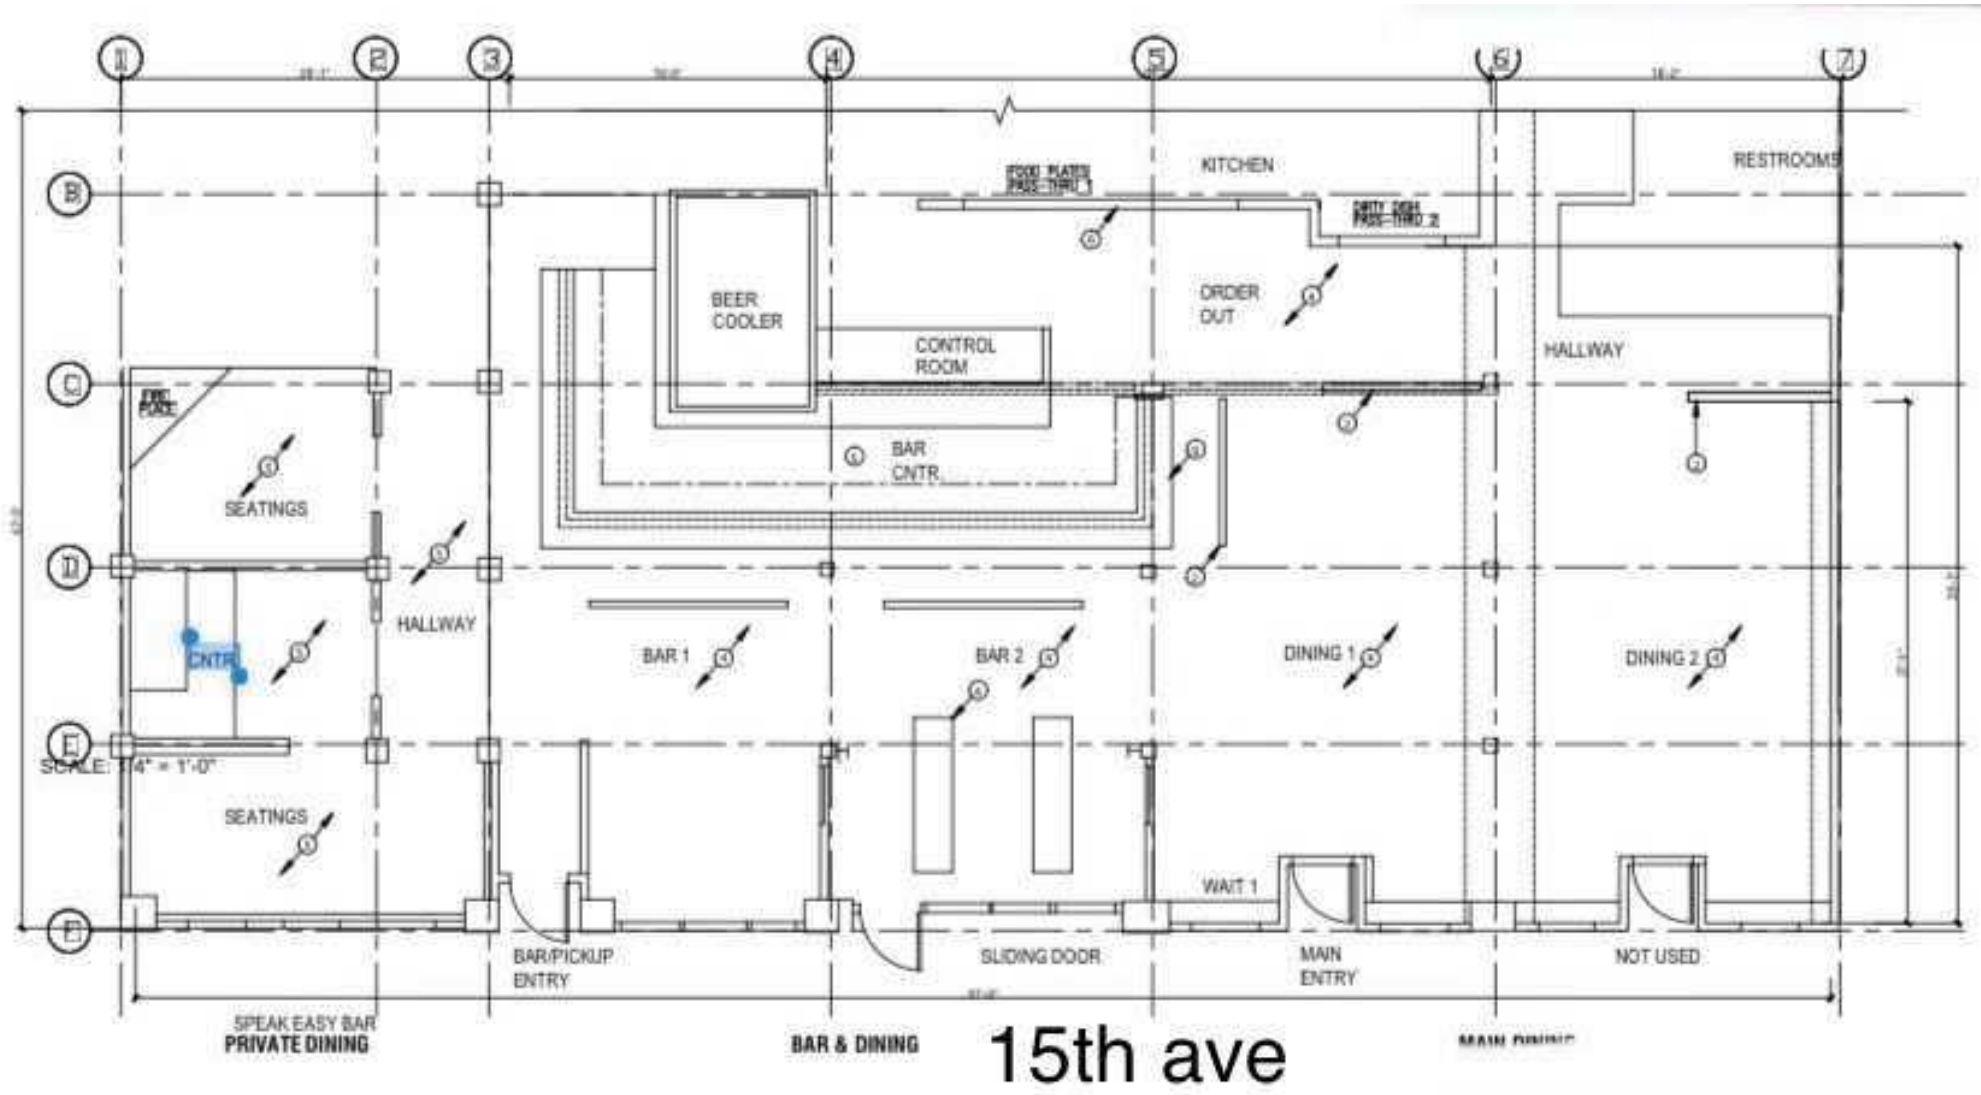

TURN-KEY RESTAURANT + BAR