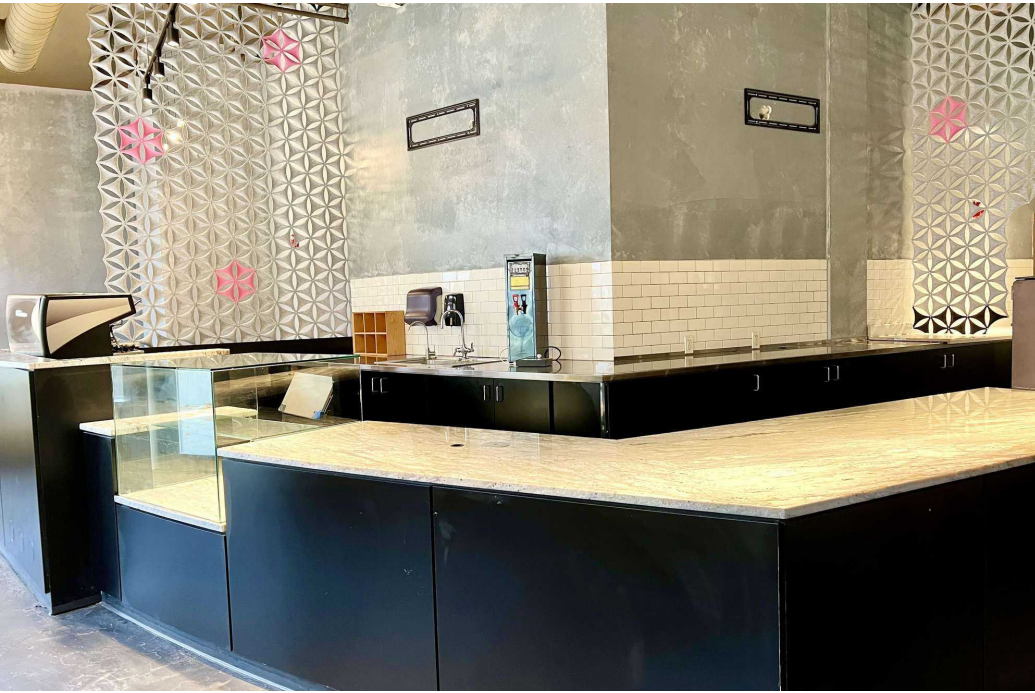

PROPERTY HIGHLIGHTS

- Rare opportunity to lease a built-out cafe space located at the base of The Cairns Apartments, a mixed-use building in a community focused neighborhood in South Lake Union
- Modern industrial space features, large storefront windows, concrete floors, outdoor seating, restroom, storage unit
- Ideal for day-time coffee shop or cafe
- Building co-tenant is The Noodle Bar. Surrounding businesses include Amazon, NBBJ Architects, Cyclebar, Drift Yoga, PlayDate Seattle, and REI
- 1,566 Sq Ft
- Equipment list available upon request
- HVAC
- Monthly Rate \$28 plus 2024 NNN (\$9.72) = \$4,922.46
- Long term lease available