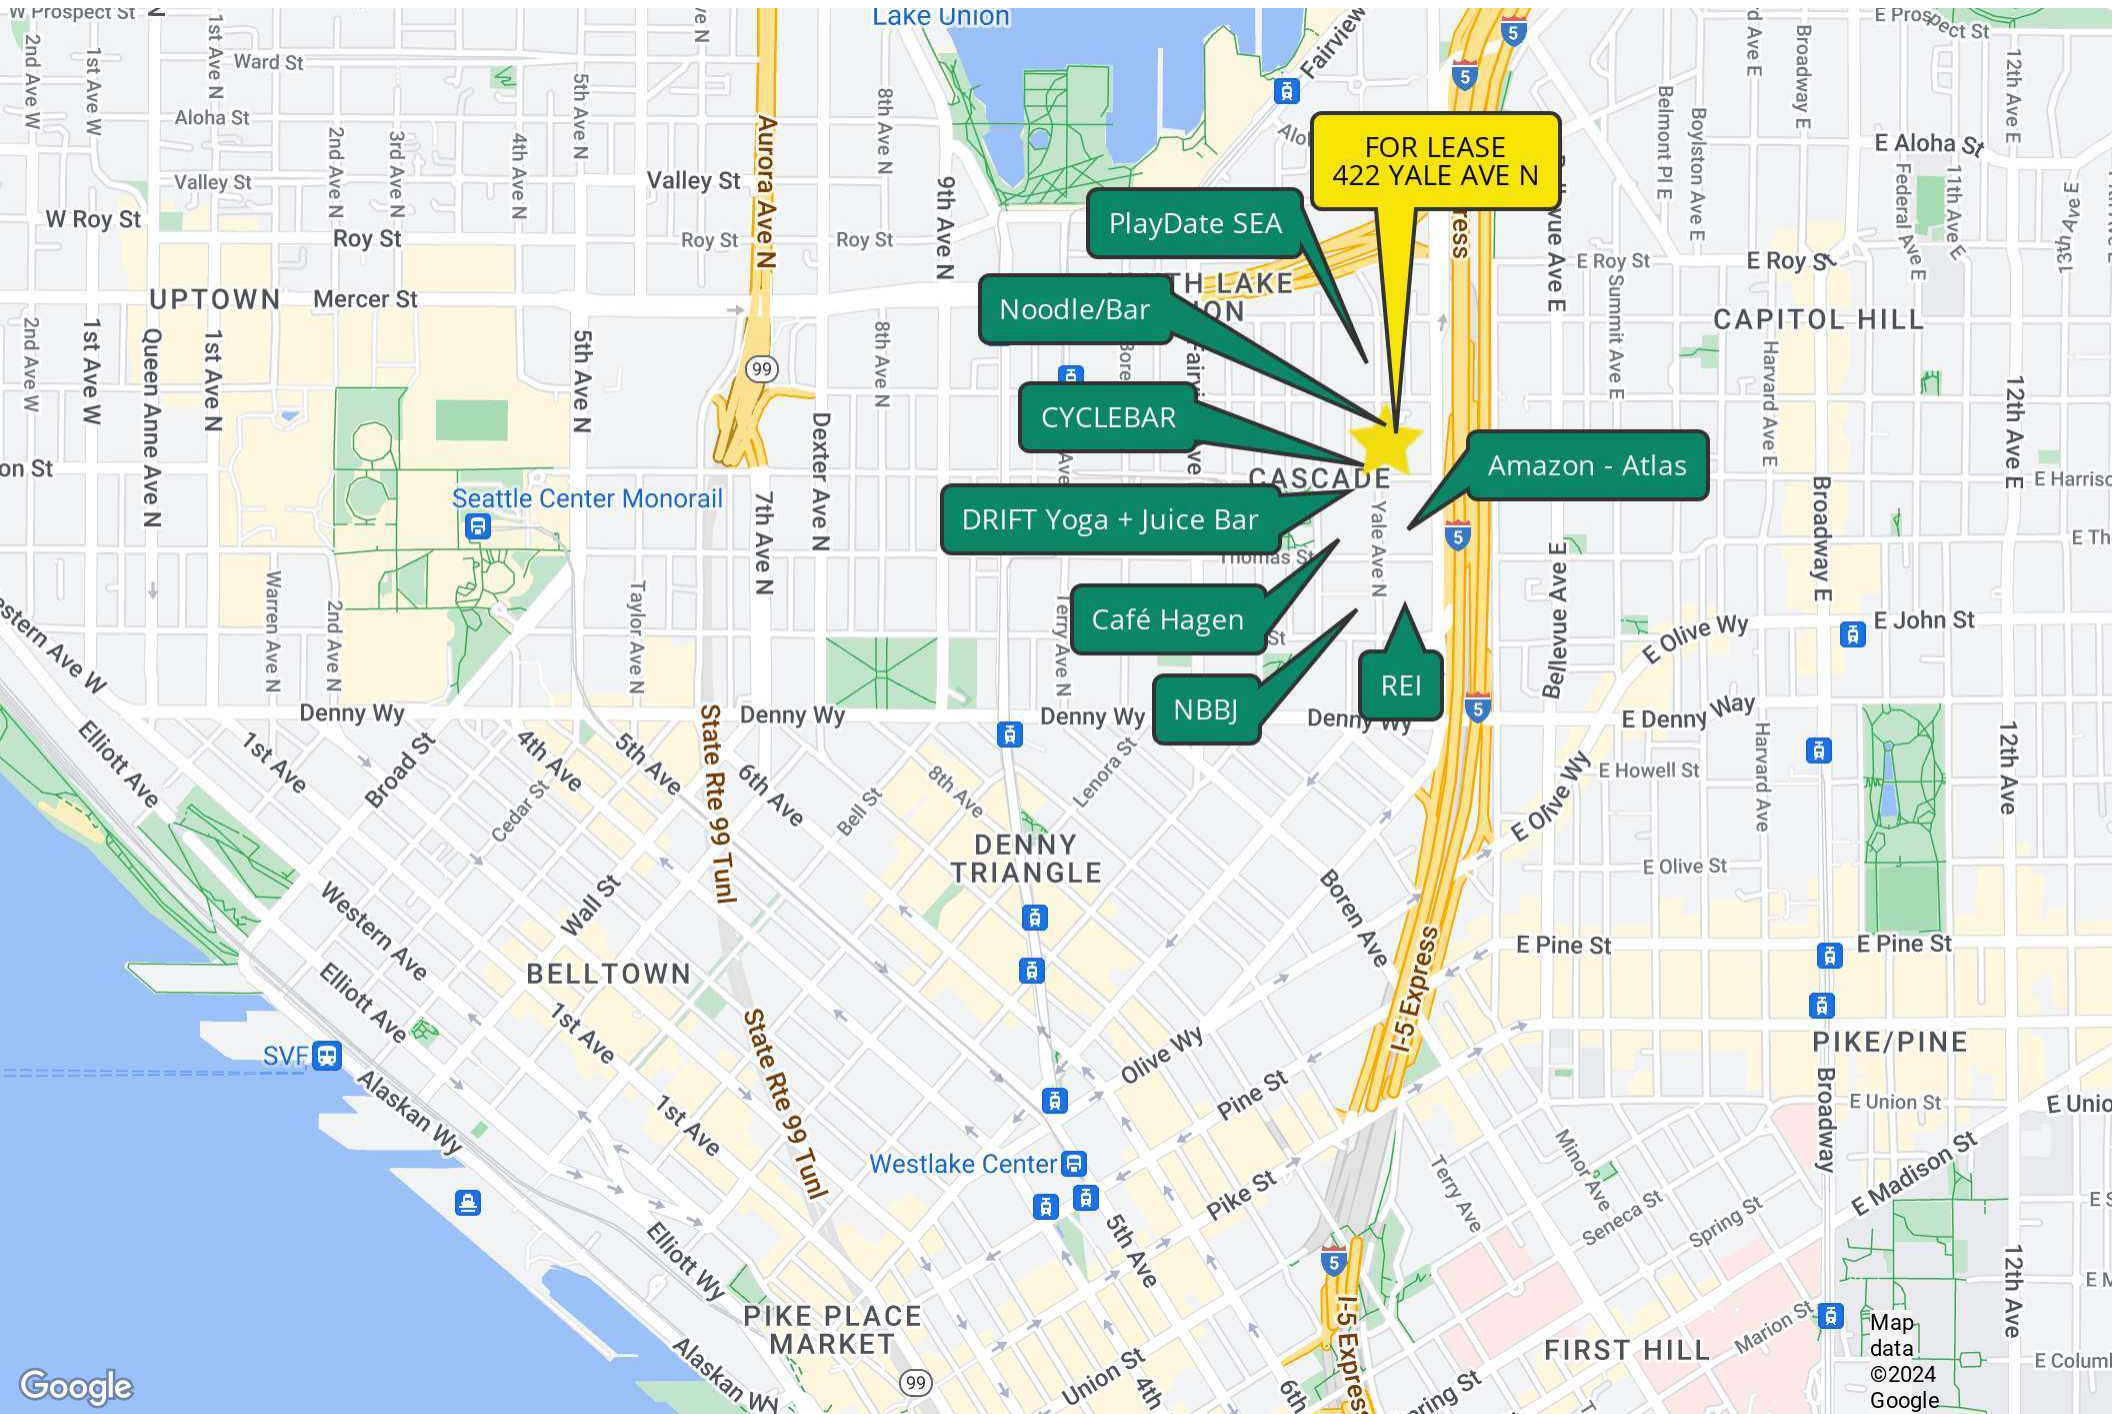

422 YALE AVE N, SEATTLE, WA 98109

BUILT-OUT CAFE SPACE

FOR LEASE
422 YALE AVE N

PlayDate SEA

Noodle/Bar

CYCLEBAR

DRIFT Yoga + Juice Bar

Café Hagen

NBBJ

REI

Amazon - Atlas