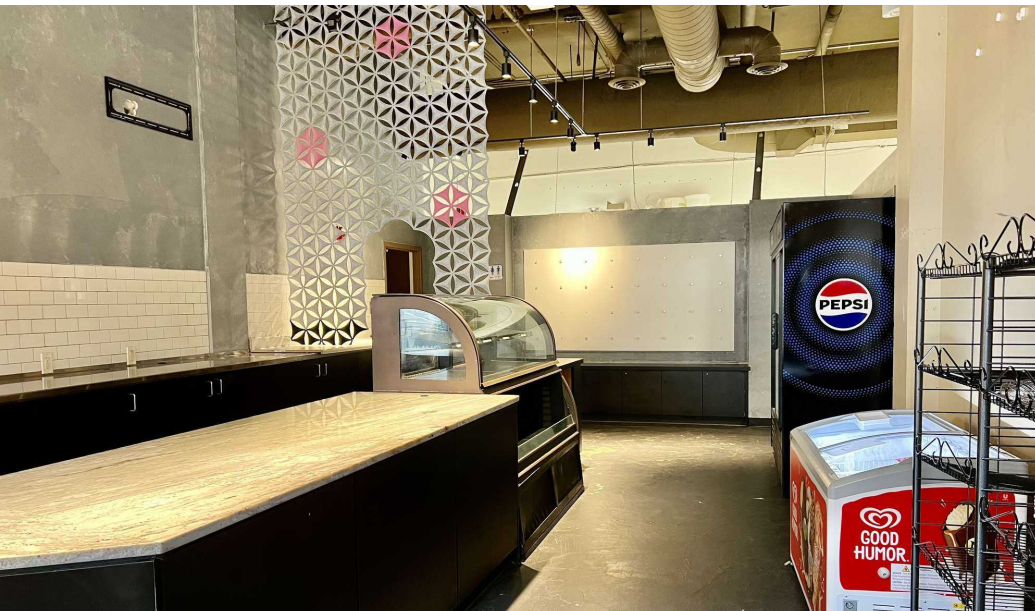

PROPERTY HIGHLIGHTS

- Rare opportunity to lease a built-out cafe space located at the base of The Cairns Apartments, a mixed-use building in a community focused neighborhood in South Lake Union
- Modern industrial space features, large storefront windows, concrete floors, outdoor seating, restroom, storage unit
- Ideal for day-time coffee shop or cafe
- Building co-tenant is The Noodle Bar. Surrounding businesses include Amazon, NBBJ Architects, Cyclebar, Drift Yoga, PlayDate Seattle, and REI
- 1,566 Sq Ft
- Equipment list available upon request
- HVAC
- Monthly Rate \$28 plus 2024 NNN (\$9.72) = \$4,922.46
- Long term lease available