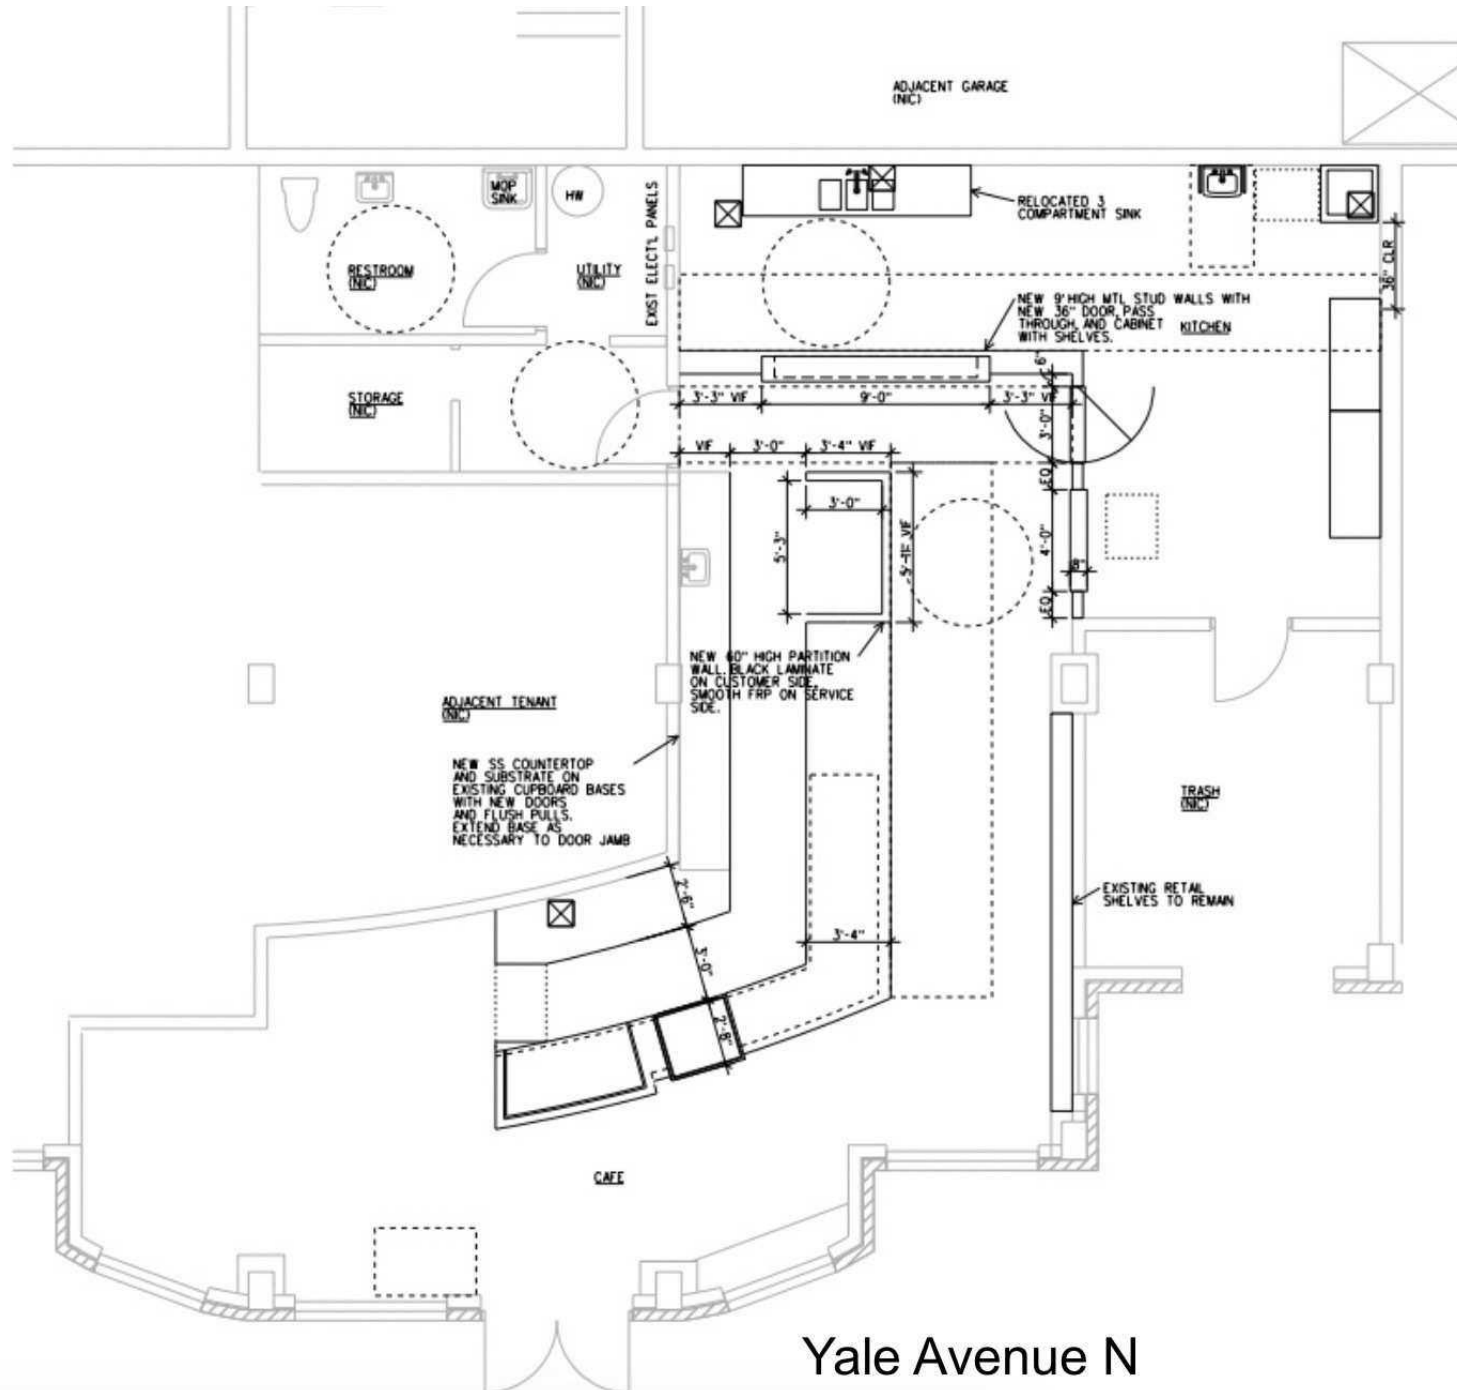

422 YALE AVE N, SEATTLE, WA 98109

BUILT-OUT CAFE SPACE