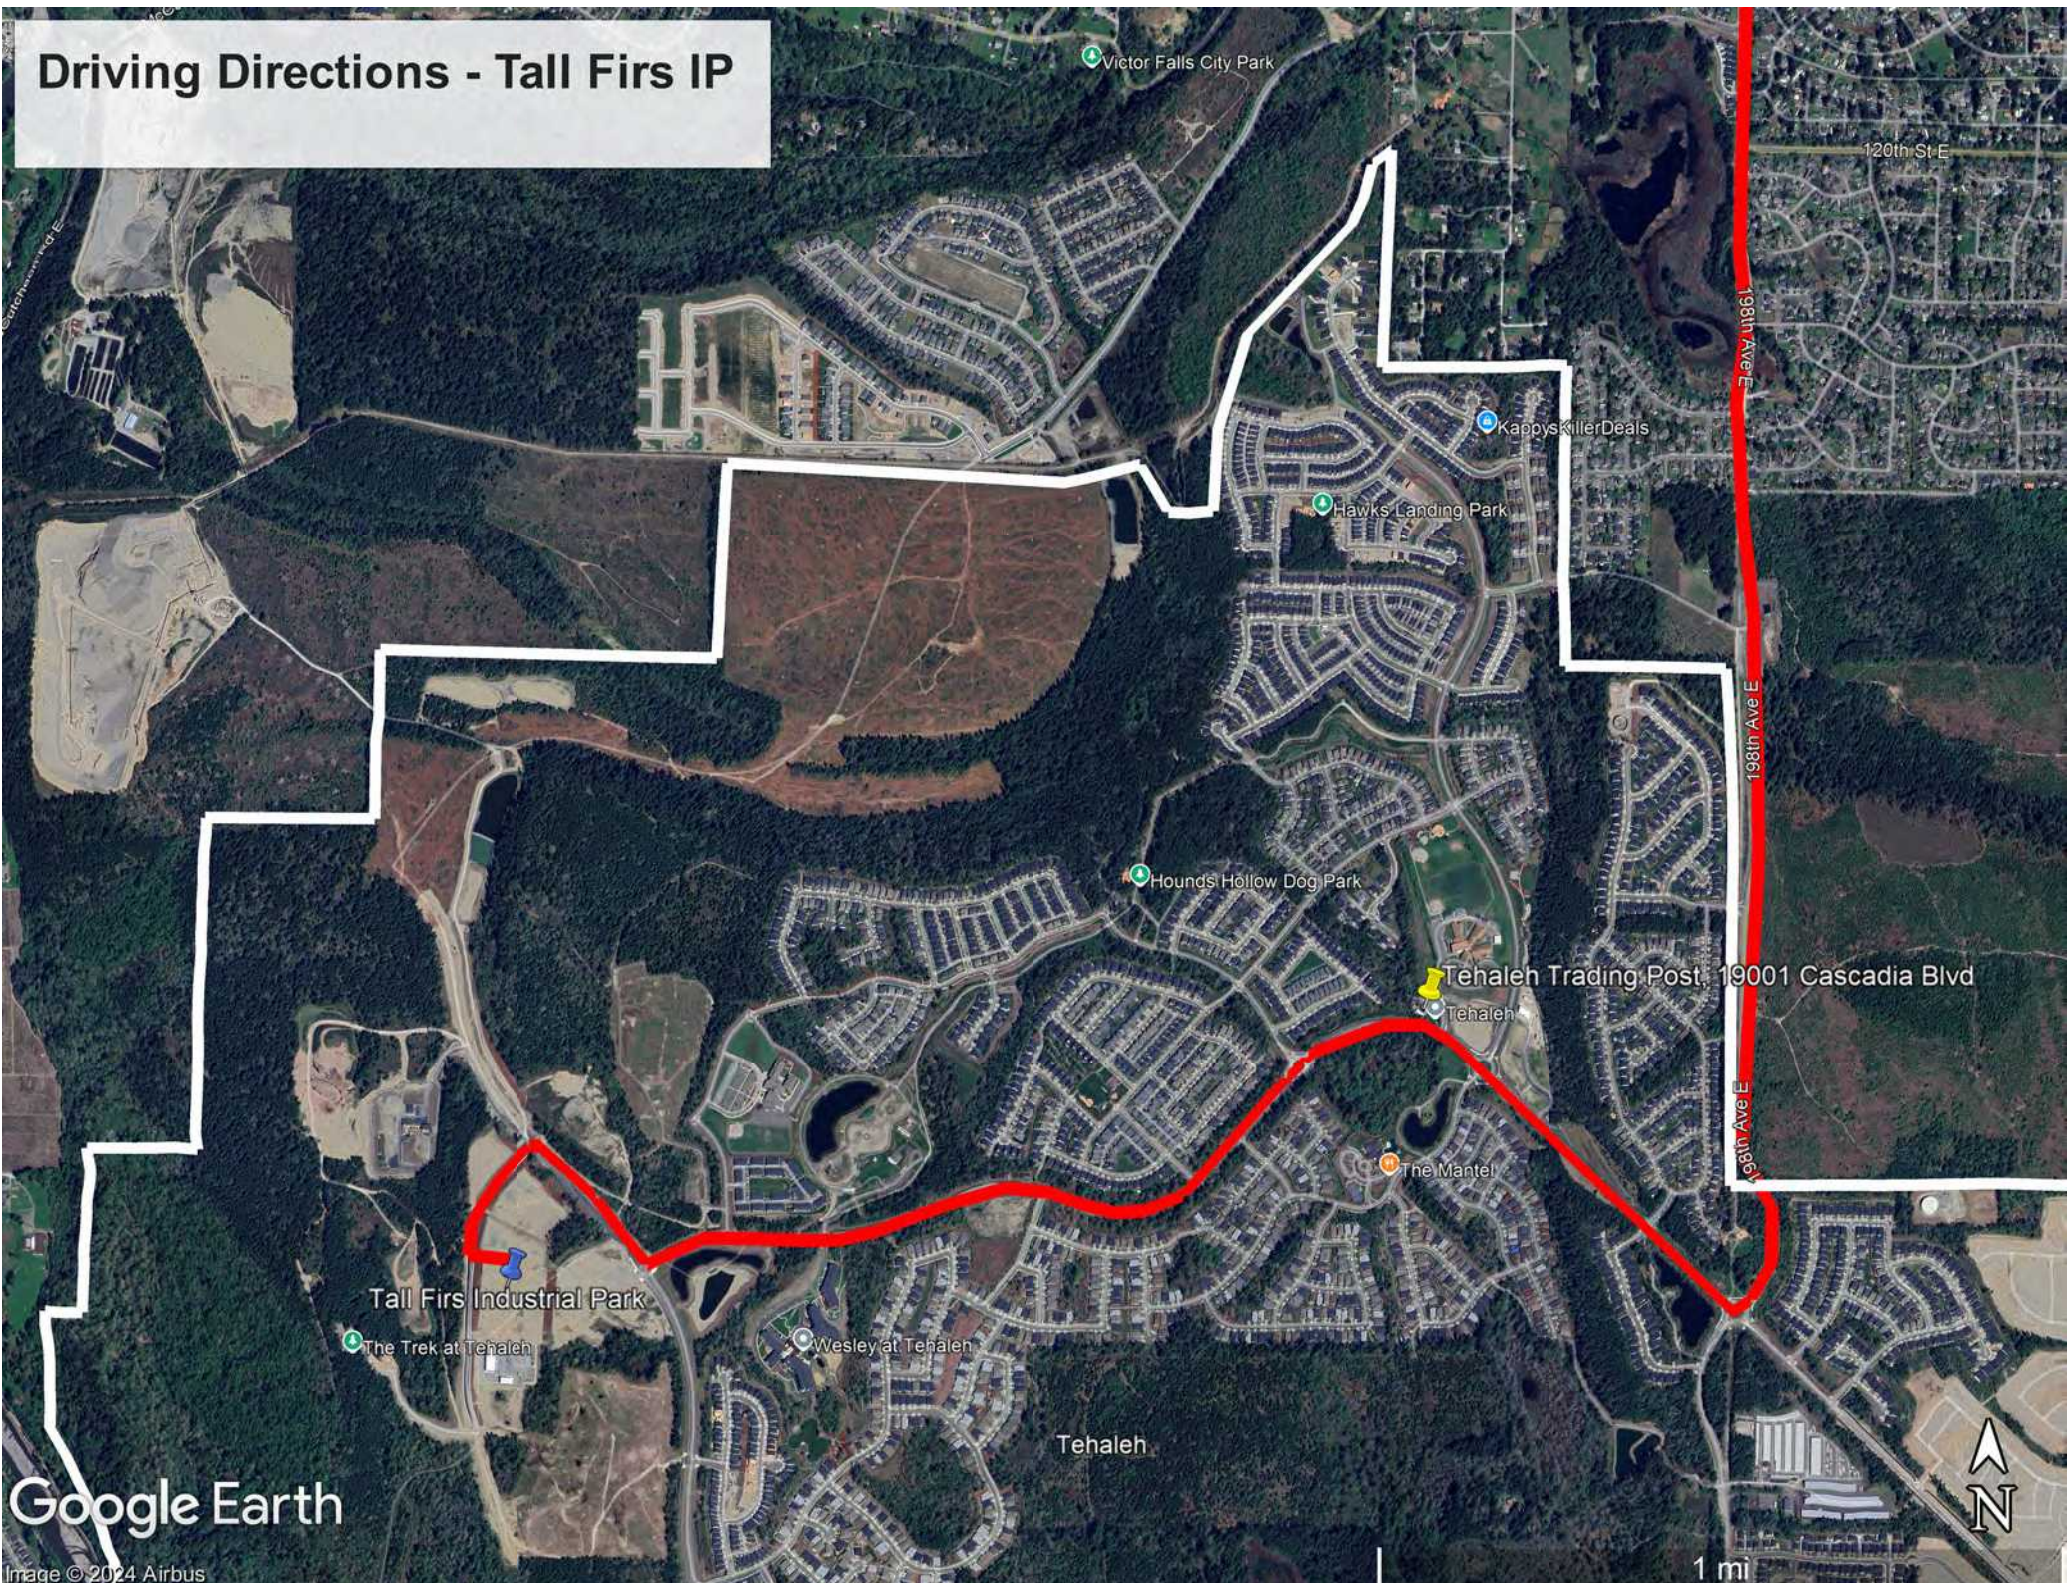

1. Head south on S Prairie Rd E
0.2 mi
2. Turn right onto 200th Ave Ct E
0.4 mi
3. Continue onto 199th Ave Ct E
0.5 mi
4. Continue onto 198th Ave E
2.2 mi
5. At the traffic circle, take the 1st exit onto Cascadia Boulevard East
0.5 mi
6. At the traffic circle, take the 2nd exit and stay on Cascadia Boulevard East
0.3 mi
7. At the traffic circle, continue straight to stay on Cascadia Boulevard East
1.1 mi
8. Turn right onto Tehaleh Blvd E
0.2 mi
9. Turn left onto 170th Ave E
0.2 mi

B 14621 170th Ave E

Driving Directions - Tall Firs IP

Legend

-  Costco Wholesale
-  Tall Firs Industrial Park
-  Tehaleh Access
-  Tehaleh Boundary
-  Tehaleh Trading Post, 19001 Cascadia Blvd

Google Earth

Image © 2024 Airbus

PONDEROSA ESTATES

2000 ft

Driving Directions - Tall Firs IP

Google Earth

Image © 2024 Airbus

1 mi

Driving Directions - Tall Firs IP

Google Earth

Image © 2024 Airbus

1 mi