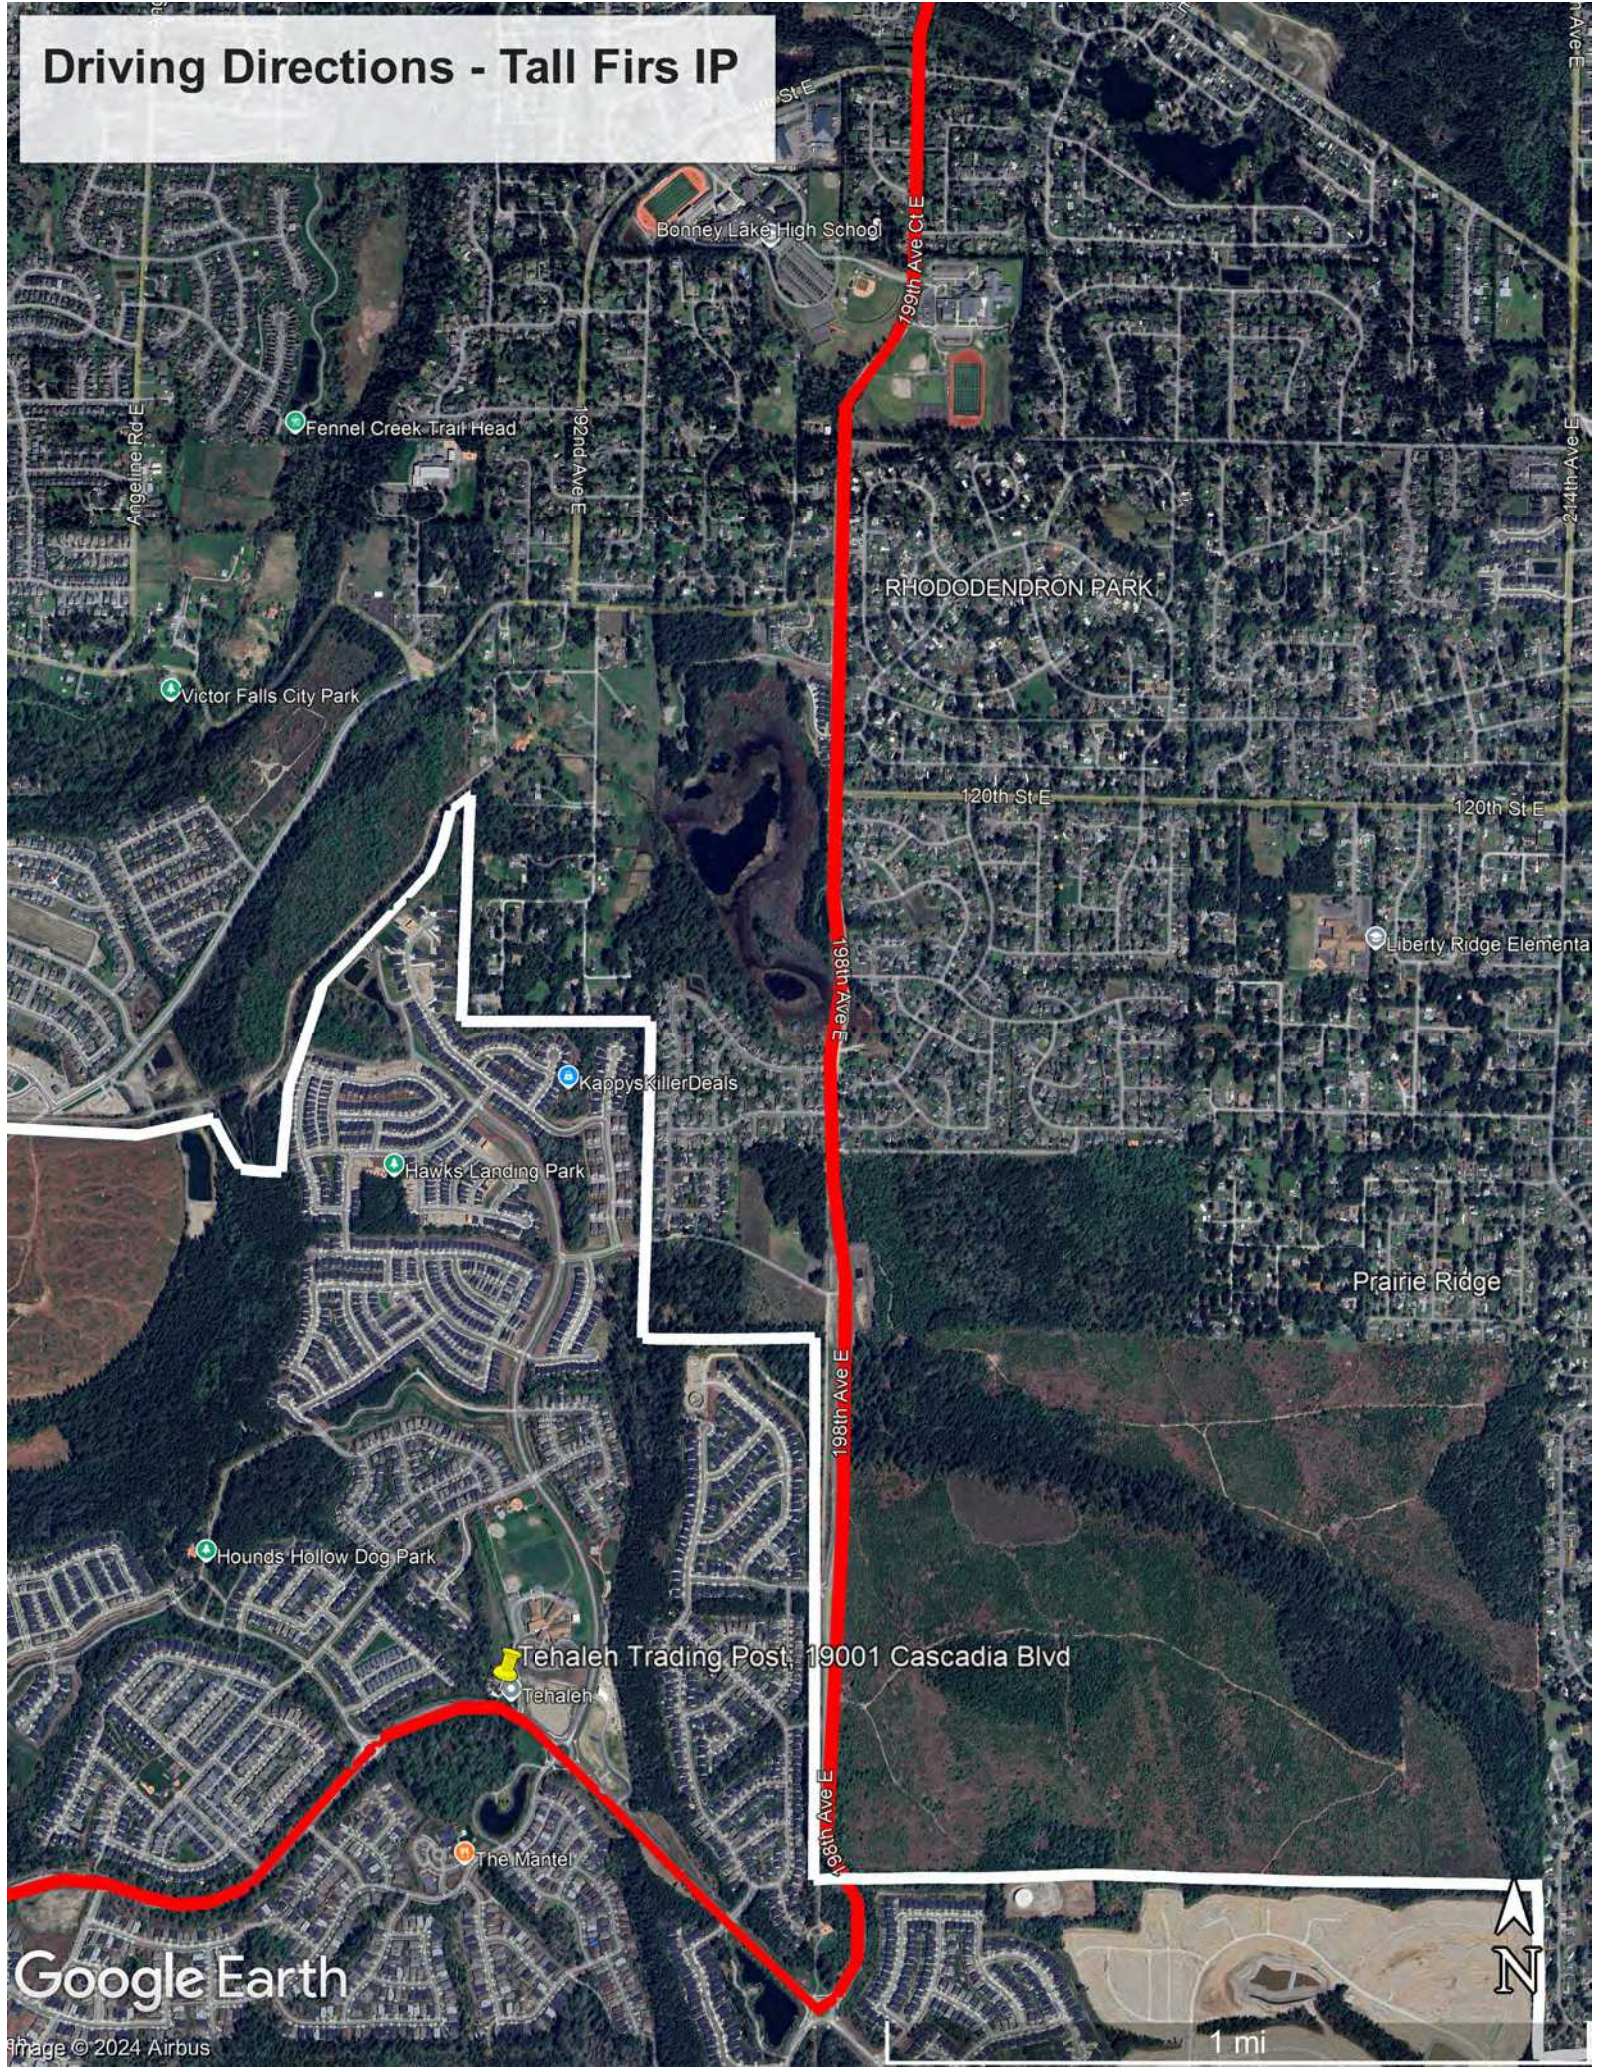

1. Head south on S Prairie Rd E
0.2 mi
2. Turn right onto 200th Ave Ct E
0.4 mi
3. Continue onto 199th Ave Ct E
0.5 mi
4. Continue onto 198th Ave E
2.2 mi
5. At the traffic circle, take the 1st exit onto Cascadia Boulevard East
0.5 mi
6. At the traffic circle, take the 2nd exit and stay on Cascadia Boulevard East
0.3 mi
7. At the traffic circle, continue straight to stay on Cascadia Boulevard East
1.1 mi
8. Turn right onto Tehaleh Blvd E
0.2 mi
9. Turn left onto 170th Ave E
0.2 mi

B 14621 170th Ave E

Driving Directions - Tall Firs IP

Legend

-  Costco Wholesale
-  Tall Firs Industrial Park
-  Tehaleh Access
-  Tehaleh Boundary
-  Tehaleh Trading Post, 19001 Cascadia Blvd

Google Earth

Image © 2024 Airbus

PONDEROSA ESTATES

2000 ft

Driving Directions - Tall Firs IP

Google Earth

Image © 2024 Airbus

1 mi

Driving Directions - Tall Firs IP

Google Earth

Image © 2024 Airbus

1 mi