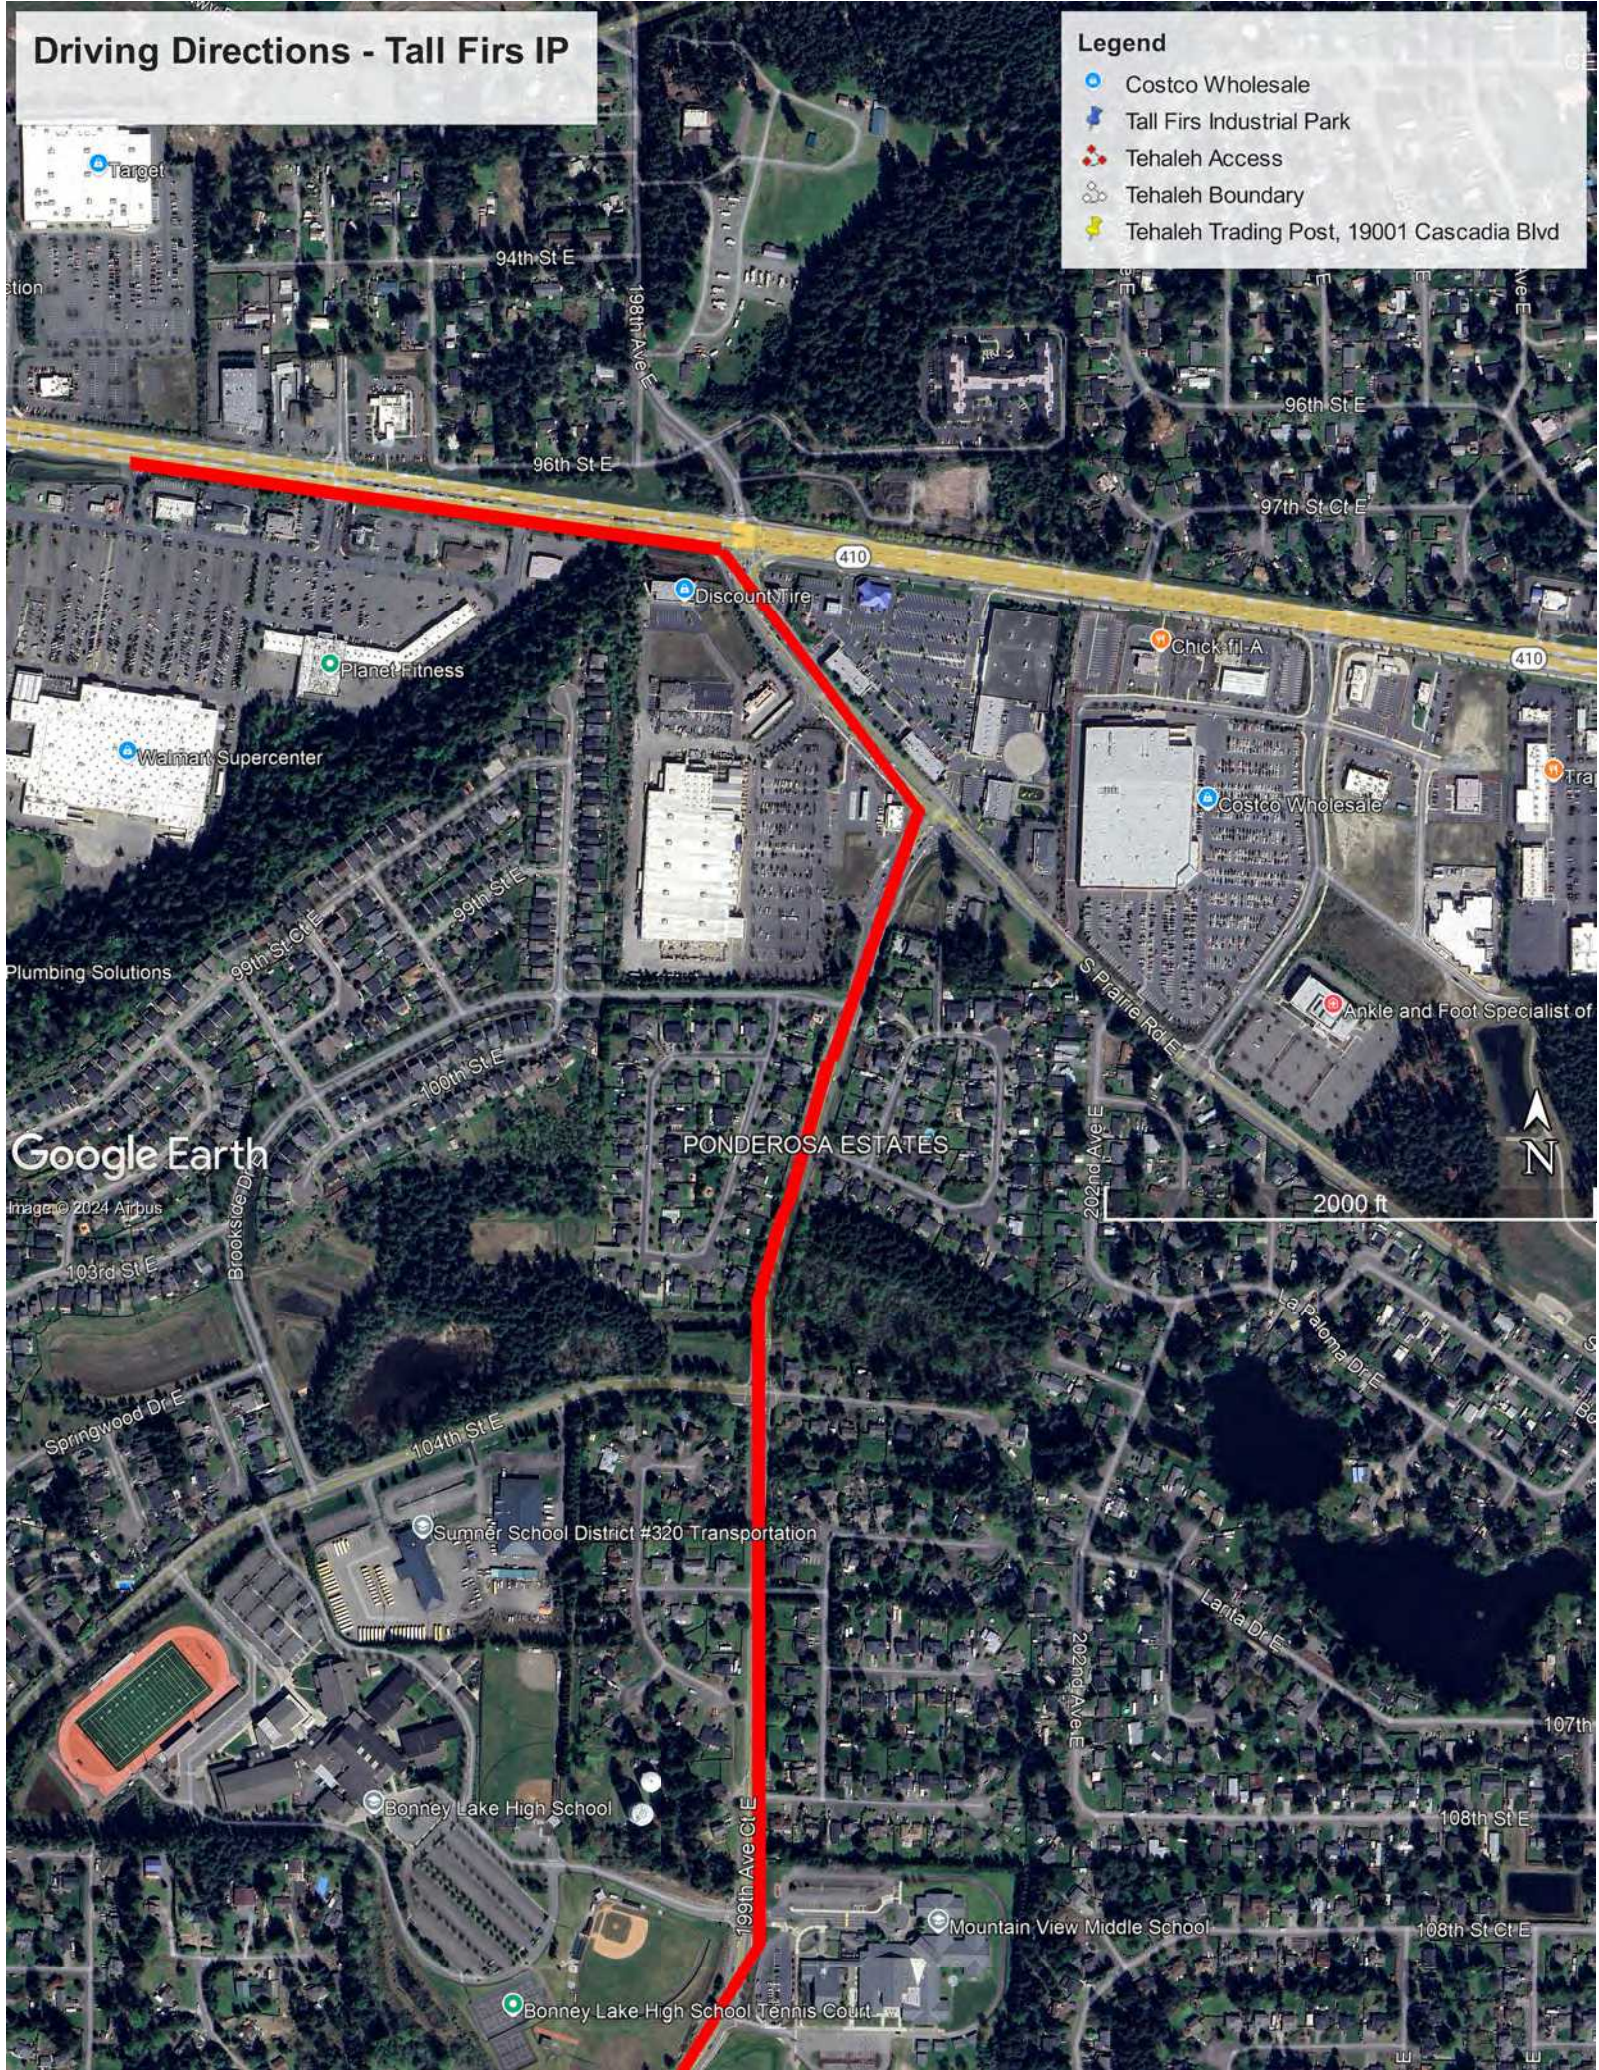

Driving Directions - Tall Firs IP

Legend

-  Costco Wholesale
-  Tall Firs Industrial Park
-  Tehaleh Access
-  Tehaleh Boundary
-  Tehaleh Trading Post, 19001 Cascadia Blvd

Google Earth

Image © 2024 Airbus
Image Landsat / Copernicus

3 mi

A Washington 410 & South Prairie Road East
Bonney Lake, WA 98391

B 14621 170th Ave E
Bonney Lake, WA 98391

Suggested routes

Angeline Rd E and Falling Water Blvd E

6.2 miles, 15 min

A WA-410 & S Prairie Rd E

1. Head south on S Prairie Rd E
0.2 mi
2. Turn right onto 200th Ave Ct E
0.4 mi
3. Continue onto 199th Ave Ct E
0.5 mi
4. Continue onto 198th Ave E
2.2 mi
5. At the traffic circle, take the 1st exit onto Cascadia Boulevard East
0.5 mi
6. At the traffic circle, take the 2nd exit and stay on Cascadia Boulevard East
0.3 mi
7. At the traffic circle, continue straight to stay on Cascadia Boulevard East
1.1 mi
8. Turn right onto Tehaleh Blvd E
0.2 mi
9. Turn left onto 170th Ave E
0.2 mi

B 14621 170th Ave E

Driving Directions - Tall Firs IP

Legend

-  Costco Wholesale
-  Tall Firs Industrial Park
-  Tehaleh Access
-  Tehaleh Boundary
-  Tehaleh Trading Post, 19001 Cascadia Blvd

Google Earth