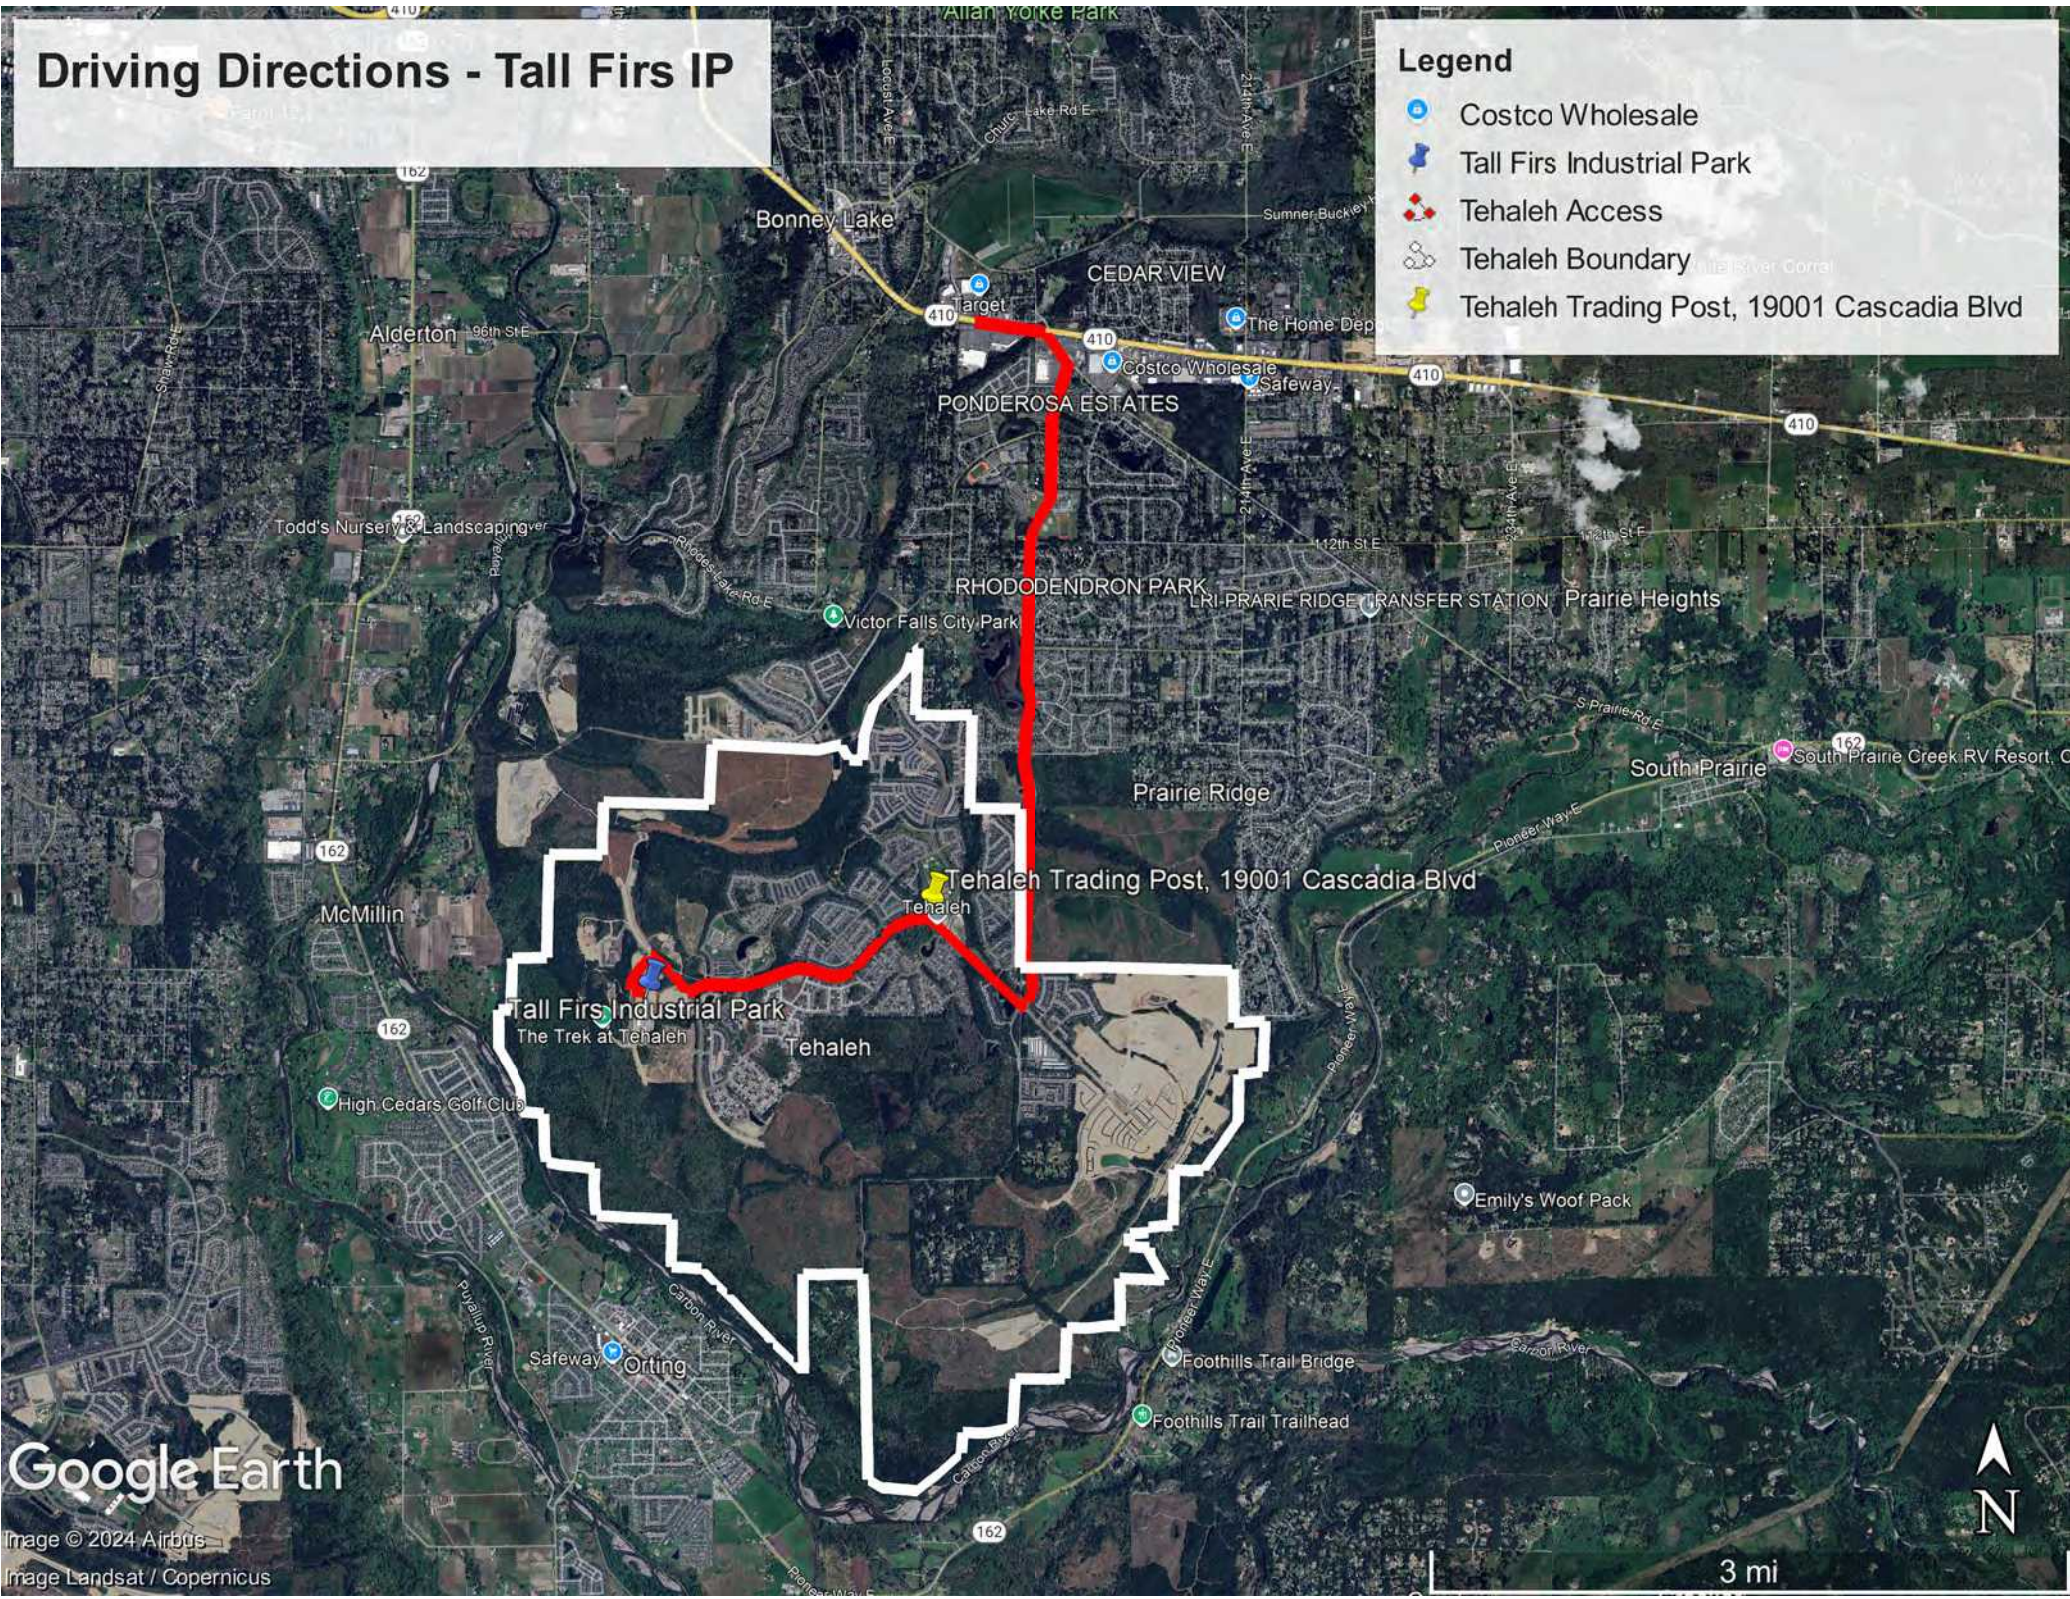

Driving Directions - Tall Firs IP

Legend

-  Costco Wholesale
-  Tall Firs Industrial Park
-  Tehaleh Access
-  Tehaleh Boundary
-  Tehaleh Trading Post, 19001 Cascadia Blvd

Google Earth

Image © 2024 Airbus
Image Landsat / Copernicus

3 mi

A Washington 410 & South Prairie Road East
Bonney Lake, WA 98391

B 14621 170th Ave E
Bonney Lake, WA 98391

Suggested routes

Angeline Rd E and Falling Water Blvd E

6.2 miles, 15 min

A WA-410 & S Prairie Rd E

1. Head south on S Prairie Rd E
0.2 mi
2. Turn right onto 200th Ave Ct E
0.4 mi
3. Continue onto 199th Ave Ct E
0.5 mi
4. Continue onto 198th Ave E
2.2 mi
5. At the traffic circle, take the 1st exit onto Cascadia Boulevard East
0.5 mi
6. At the traffic circle, take the 2nd exit and stay on Cascadia Boulevard East
0.3 mi
7. At the traffic circle, continue straight to stay on Cascadia Boulevard East
1.1 mi
8. Turn right onto Tehaleh Blvd E
0.2 mi
9. Turn left onto 170th Ave E
0.2 mi

B 14621 170th Ave E

Driving Directions - Tall Firs IP

Legend

-  Costco Wholesale
-  Tall Firs Industrial Park
-  Tehaleh Access
-  Tehaleh Boundary
-  Tehaleh Trading Post, 19001 Cascadia Blvd

Google Earth