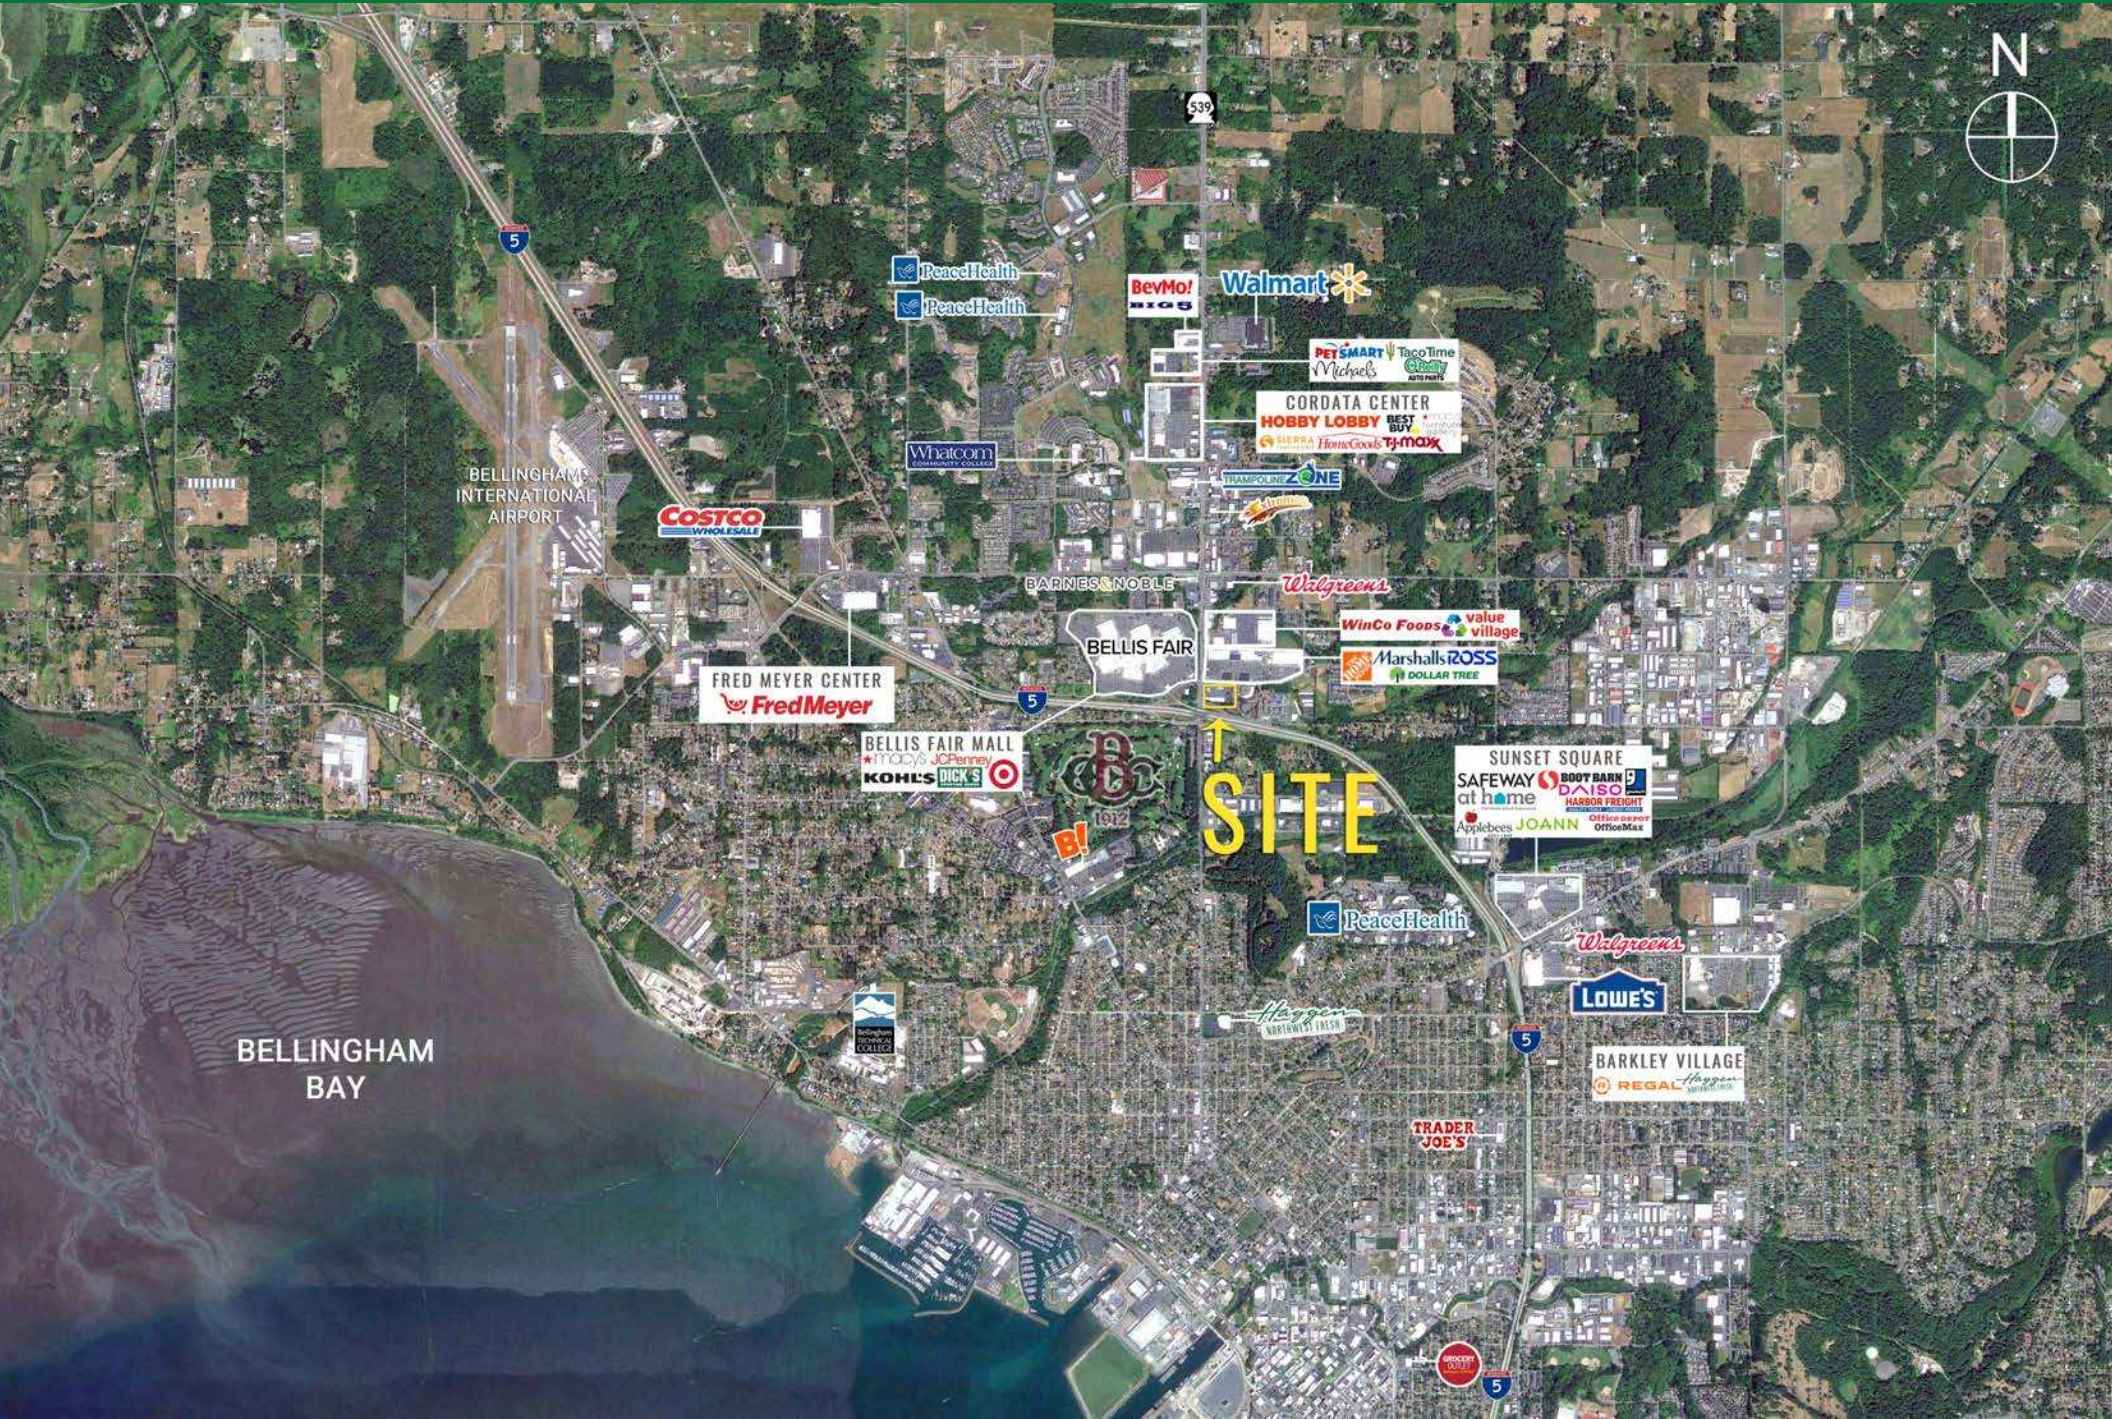

MERIDIAN PLAZA SHOPPING CENTER

Bellingham, WA

BELLINGHAM INTERNATIONAL AIRPORT

BELLINGHAM BAY

COSTCO
WHOLESALE

FRED MEYER CENTER
Fred Meyer

BELLIS FAIR MALL
macys JCPenney
KOHLS DICK'S

1012

SITE

PeaceHealth
PeaceHealth

BevMo!
BIG

Walmart

PET SMART Taco Time
Michaels **CRAY**
AUTO MART

CORDATA CENTER
HOBBY LOBBY BEST BUY
SIERRA HomeGoods **TJ-MAXX**

Whatcom
COMMUNITY COLLEGE

TRAMPOLINE ZONE

BARNES & NOBLE

Walgreens

WinCo Foods value village

Marshalls **ROSS**
DOLLAR TREE

BELLIS FAIR

SUNSET SQUARE
SAFeway at home **DAISO**
HARBOR FREIGHT
Applebees **JOANN** Office Depot
OfficeMax

PeaceHealth

Walgreens

LOWE'S

BARKLEY VILLAGE
REGAL Haggan
AMUSEMENTS

TRADER
JOE'S

Huggen
NORTHWEST FRESH

ROBERT
CORLE