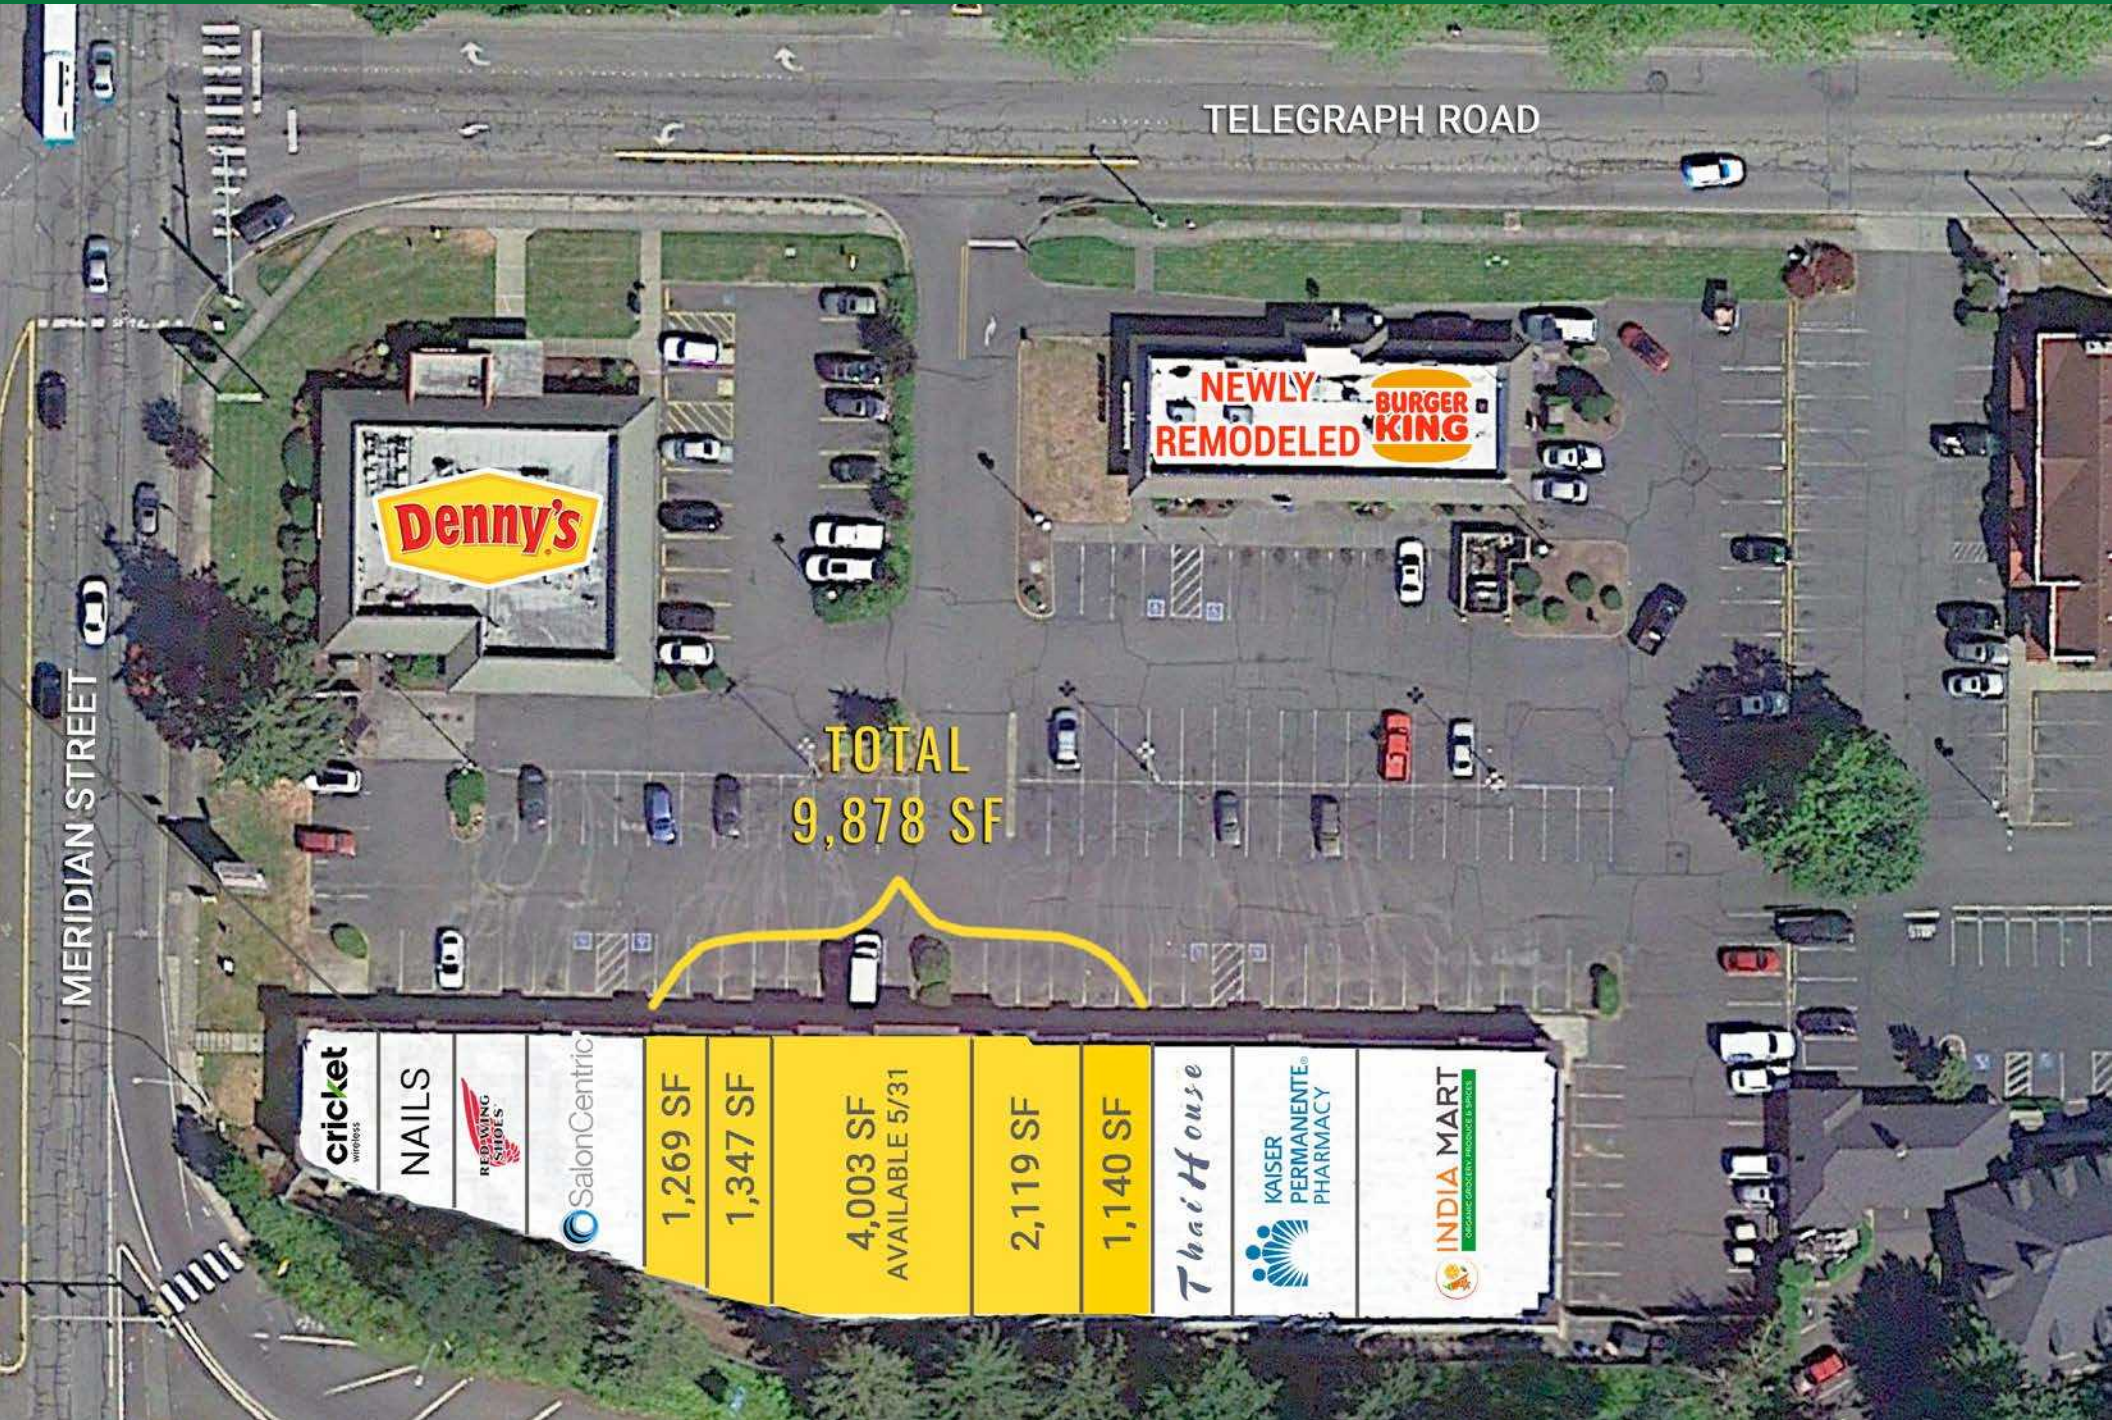

FEATURES

- 32,169 SF shopping center located on Guide Meridian Rd.
- Monument sign space available
- Excellent visibility from Meridian St.
- Easy access to I-5
- 29,960 ADT on Meridian St.

DEMOGRAPHICS

Brennan McClurg
425-822-5522
bmccclurg@fwp-inc.com

MERIDIAN PLAZA SHOPPING CENTER

Bellingham, WA

TOTAL
9,878 SF

cricket wireless	NAILS	REBOWING SHOES	SalonCentric	1,269 SF	1,347 SF	4,003 SF AVAILABLE 5/31	2,119 SF	1,140 SF	ThaiHouse	KAISER PERMANENTE PHARMACY	INDIA MART ORGANIC GARDENING PRODUCTS & SUPPLIES
------------------	-------	----------------	--------------	----------	----------	----------------------------	----------	----------	-----------	----------------------------	---