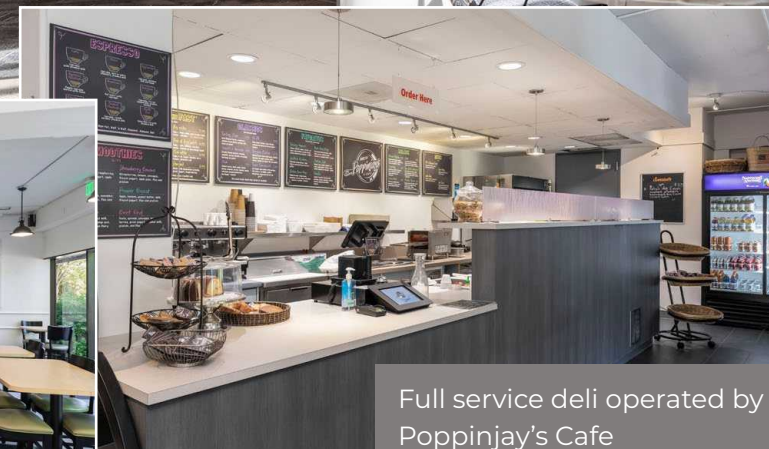

## Building Hours

7:00 am to 6:00 pm Monday-Friday (24/7 access)

Full service deli operated by Poppinjay's Cafe

Discover our communal courtyard, complete with essential amenities for your pleasure. Unwind at the BBQ area, engage in friendly ping pong matches, or seek solace in our meeting spaces. Plus, enjoy convenient access to breakfast and lunch options at our on-site full-service deli.