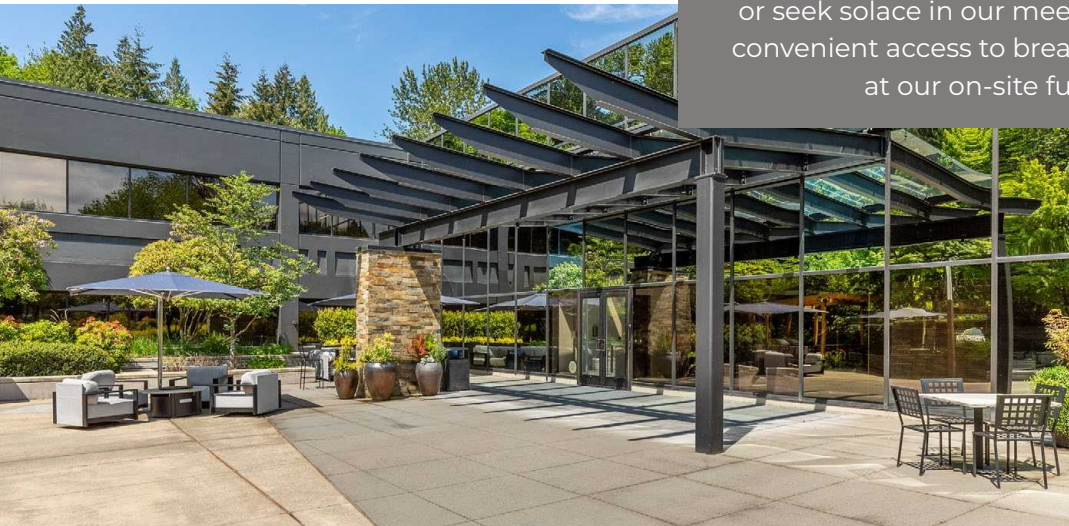

## Building Hours

7:00 am to 6:00 pm Monday-Friday (24/7 access)

Full service deli operated by Poppinjay's Cafe

Discover our communal courtyard, complete with essential amenities for your pleasure. Unwind at the BBQ area, engage in friendly ping pong matches, or seek solace in our meeting spaces. Plus, enjoy convenient access to breakfast and lunch options at our on-site full-service deli.

# COMING SOON

State of the art fitness center

Men's Showers

Women's Showers

Exercise Room

Yoga/Stretch Area