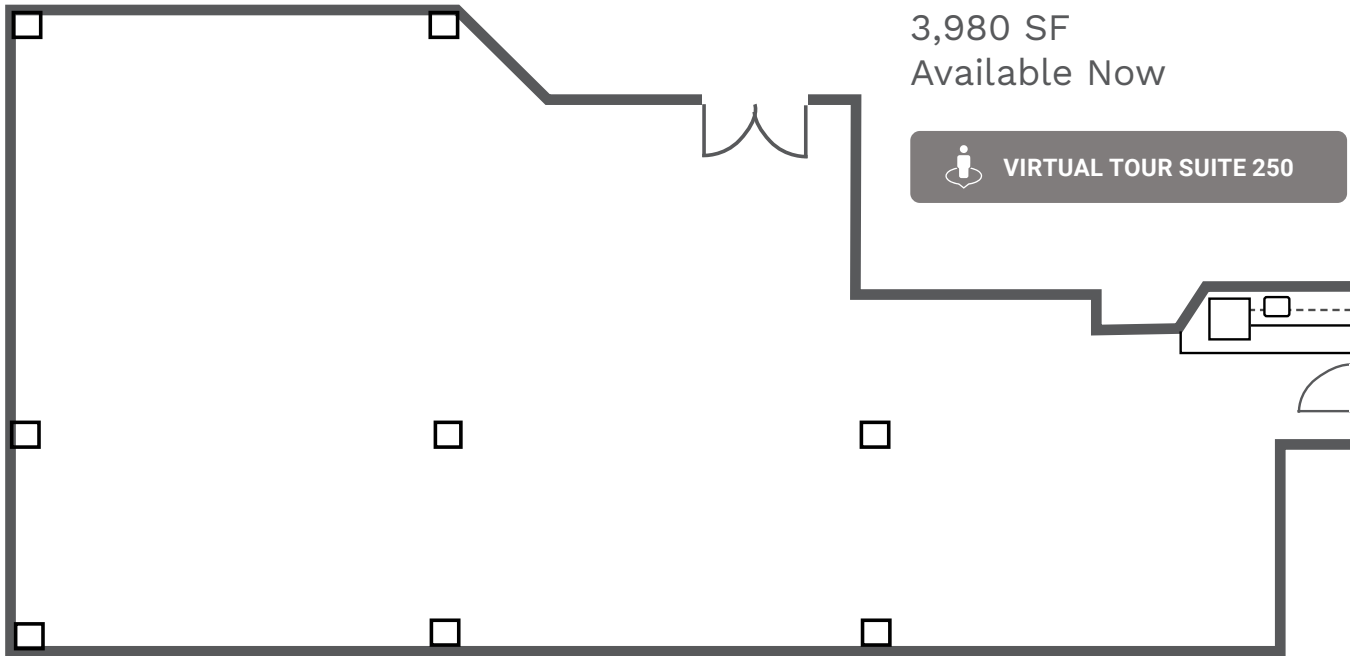

AS-BUILT PLAN

Suite 250

3,980 SF

Available Now

VIRTUAL TOUR SUITE 250