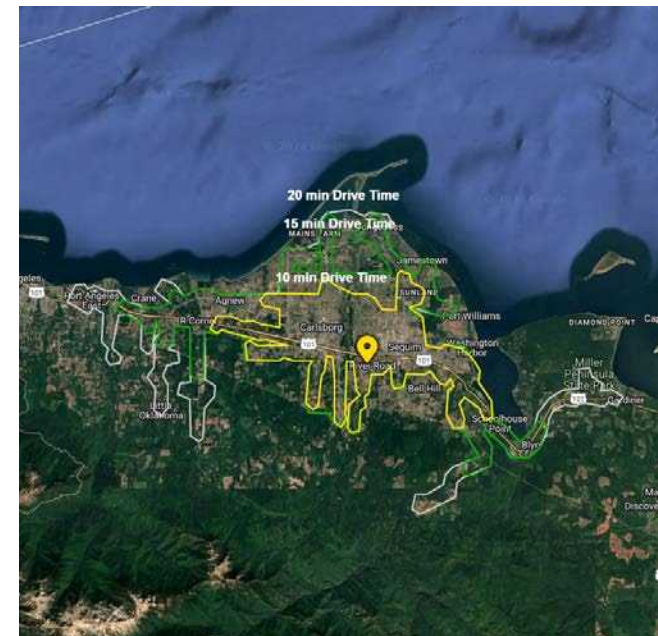

1,444 SF AVAILABLE

CAN COMBINE (PENDING)

CALL FOR RATE DETAILS

- 2nd Generation Restaurant end-cap available with drive-thru
- Neighboring tenants include Walmart, Costco, Home Depot, Petco, Sportsman Warehouse and many more national brands!
- Monument signage available along W Washington St - 6,850 CPD
- Riverbend Center is just moments away from Highway 101
- Under new ownership
- Exterior paint scheduled for Summer 2025

Regis - 2025	Population	Average HH Income	Daytime Population
10 min DT	18,293	\$94,415	15,966
15 min DT	24,573	\$99,679	21,487
20 min DT	28,468	\$103,196	24,871

NEARBY RETAIL

LOCATION AERIAL

Located on busy Washington Street

Close access to Highway 101

6,850 CPD W Washington St

16,500 CPD Highway 101