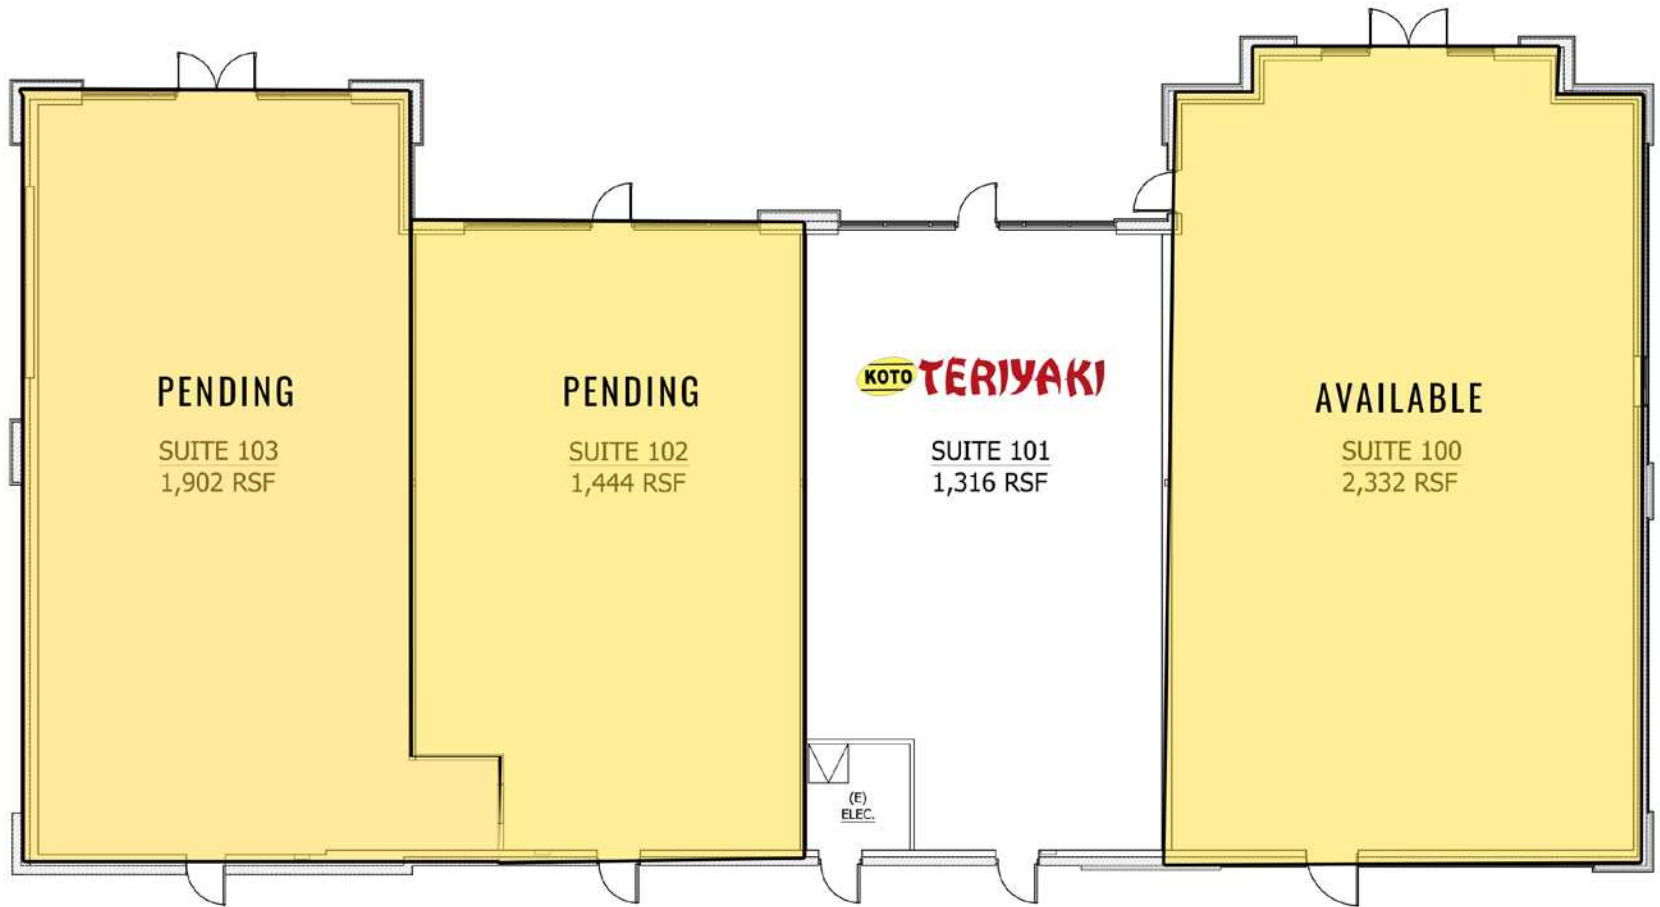

# SITE PLAN

DRIVE-THRU

Suite	Tenant	SF	Rate
100	AVAILABLE	2,332	CALL FOR DETAILS
101	Koto's Teriyaki		
102	PENDING	1,444	CALL FOR DETAILS
103	PENDING	1,902	CALL FOR DETAILS

RELATIONSHIP FOCUSED.  
RESULTS DRIVEN.