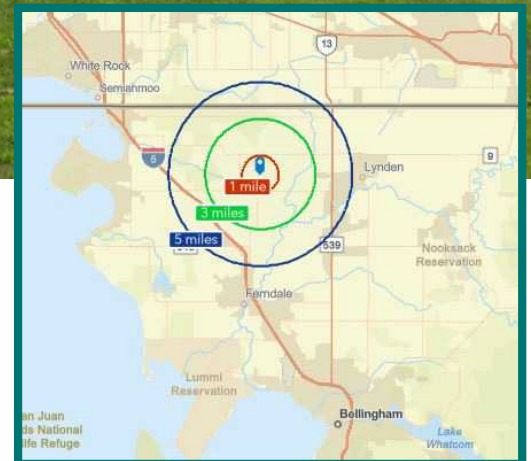

# SARATOGA

**WHATCOM COUNTY STORAGE**

**CENTRALLY LOCATED IN WHATCOM COUNTY**

**Up to 40,000 SF of Secured, Covered Storage**  
**\$0.35 - \$0.40/SF + NNN**

- 7 minutes from I-5
- 15 minutes from the Canadian border
- Certified truck scale onsite
- Water access and shared restrooms available