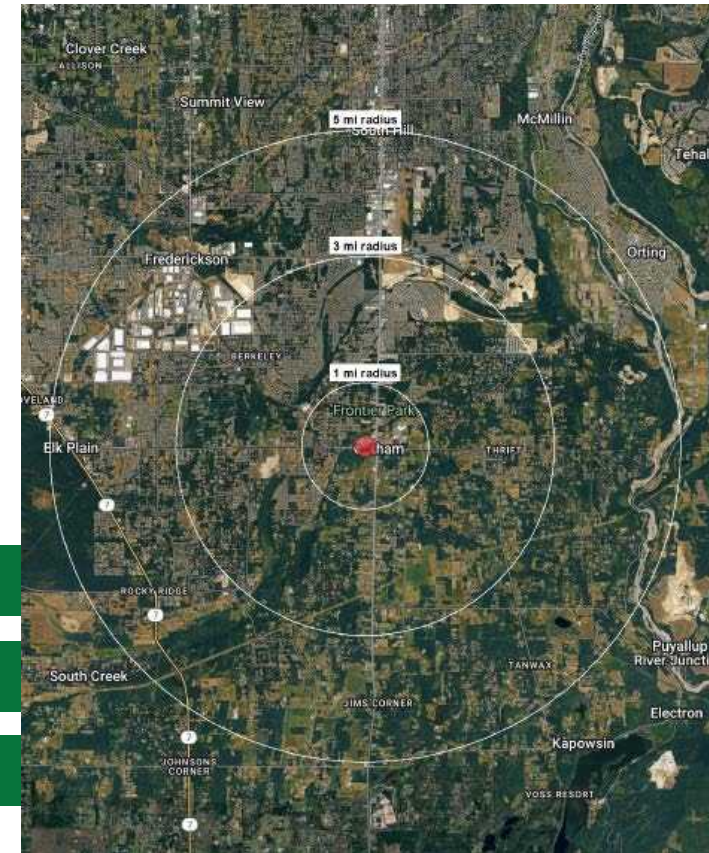

Mile 3

44,446

\$142,845

15,444

Mile 5

106,979

\$144,504

39,709

# LOCATION DETAILS

11,201 CPD  
224th Street E

24,740 CPD  
SR-161

Close proximity  
to SR-161

Strong visibility along  
well-trafficked road

TACOMA | KIRKLAND | PORTLAND | SEATTLE

RELATIONSHIP FOCUSED.  
RESULTS DRIVEN.