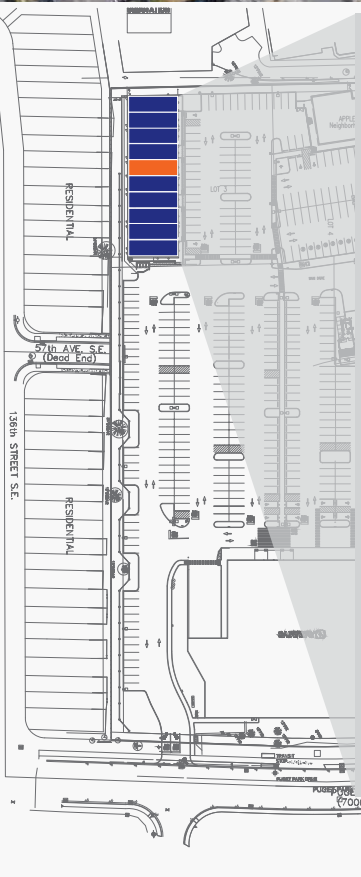

TRF PACIFIC, LLC

2620 Second Avenue,
Seattle, WA 98121

P: 206-985-0100

F: 206-985-0102

info@trfpac.com

- AAA FAMILY DENTISTRY
- MAIL & BEYOND
- HAPPY CLEANERS
- PREMIER MARTIAL ARTS
- AVAILABLE
1,116 SF**
- NORI PRESTO
- BELLAGIO NAILS
- GREAT CLIPS
- PAPA MURPHY'S
- SUBWAY