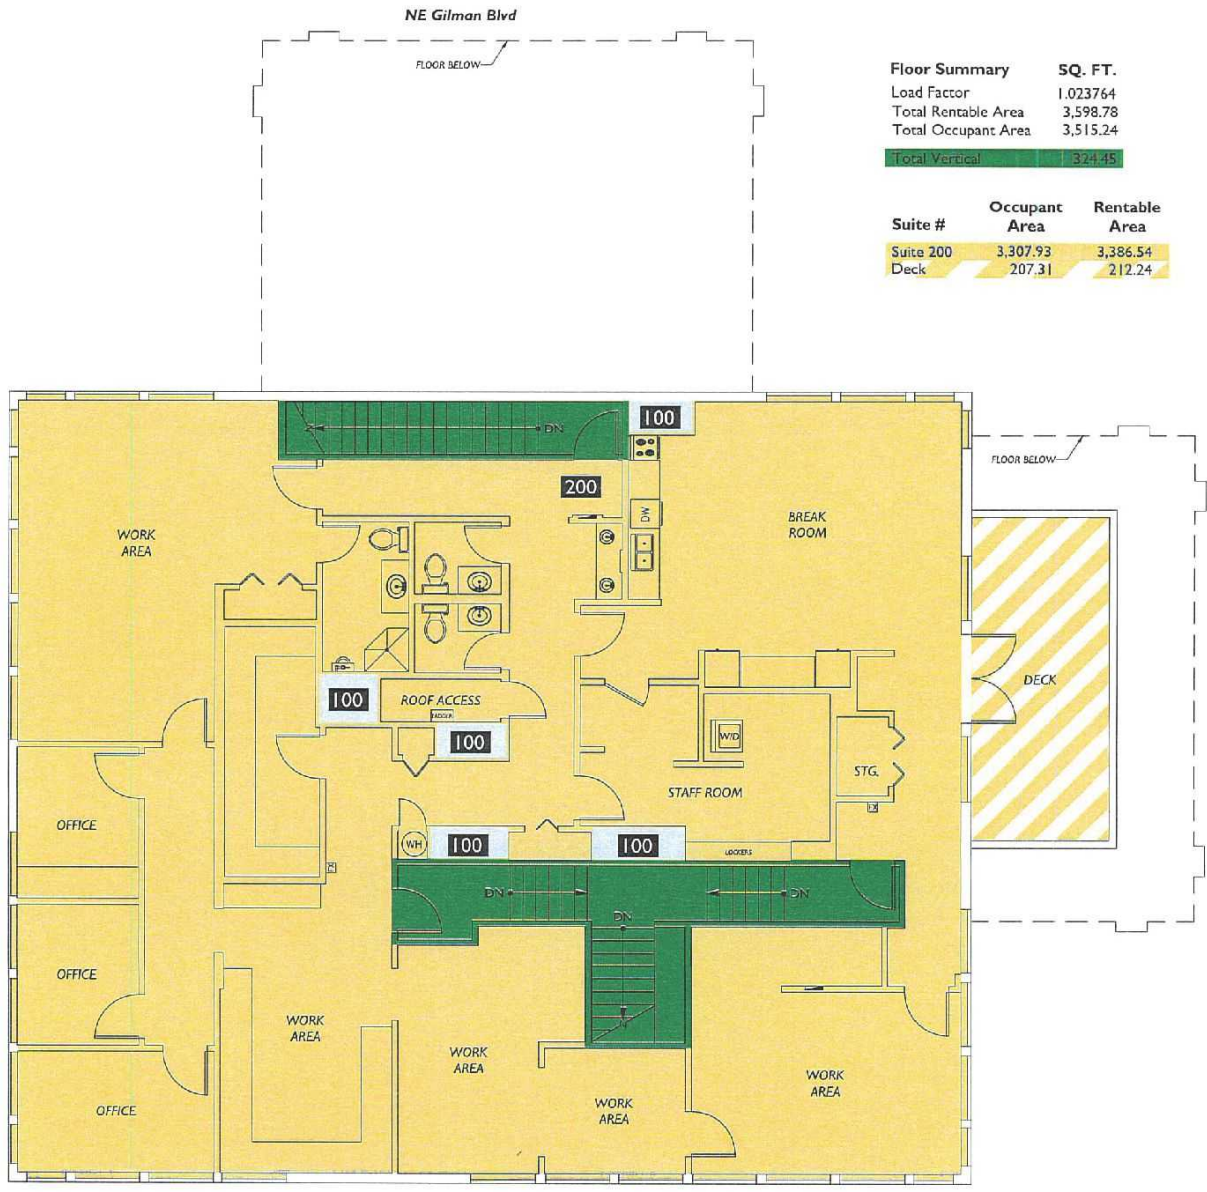

PRIME PROFESSIONAL OFFICE SPACE

EXCLUSIVELY REPRESENTED BY

SAM PETERSON
sam@appliedcapitalre.com
425-681-2608

ROB FORENZA
rob@appliedcapitalre.com
425-445-1500