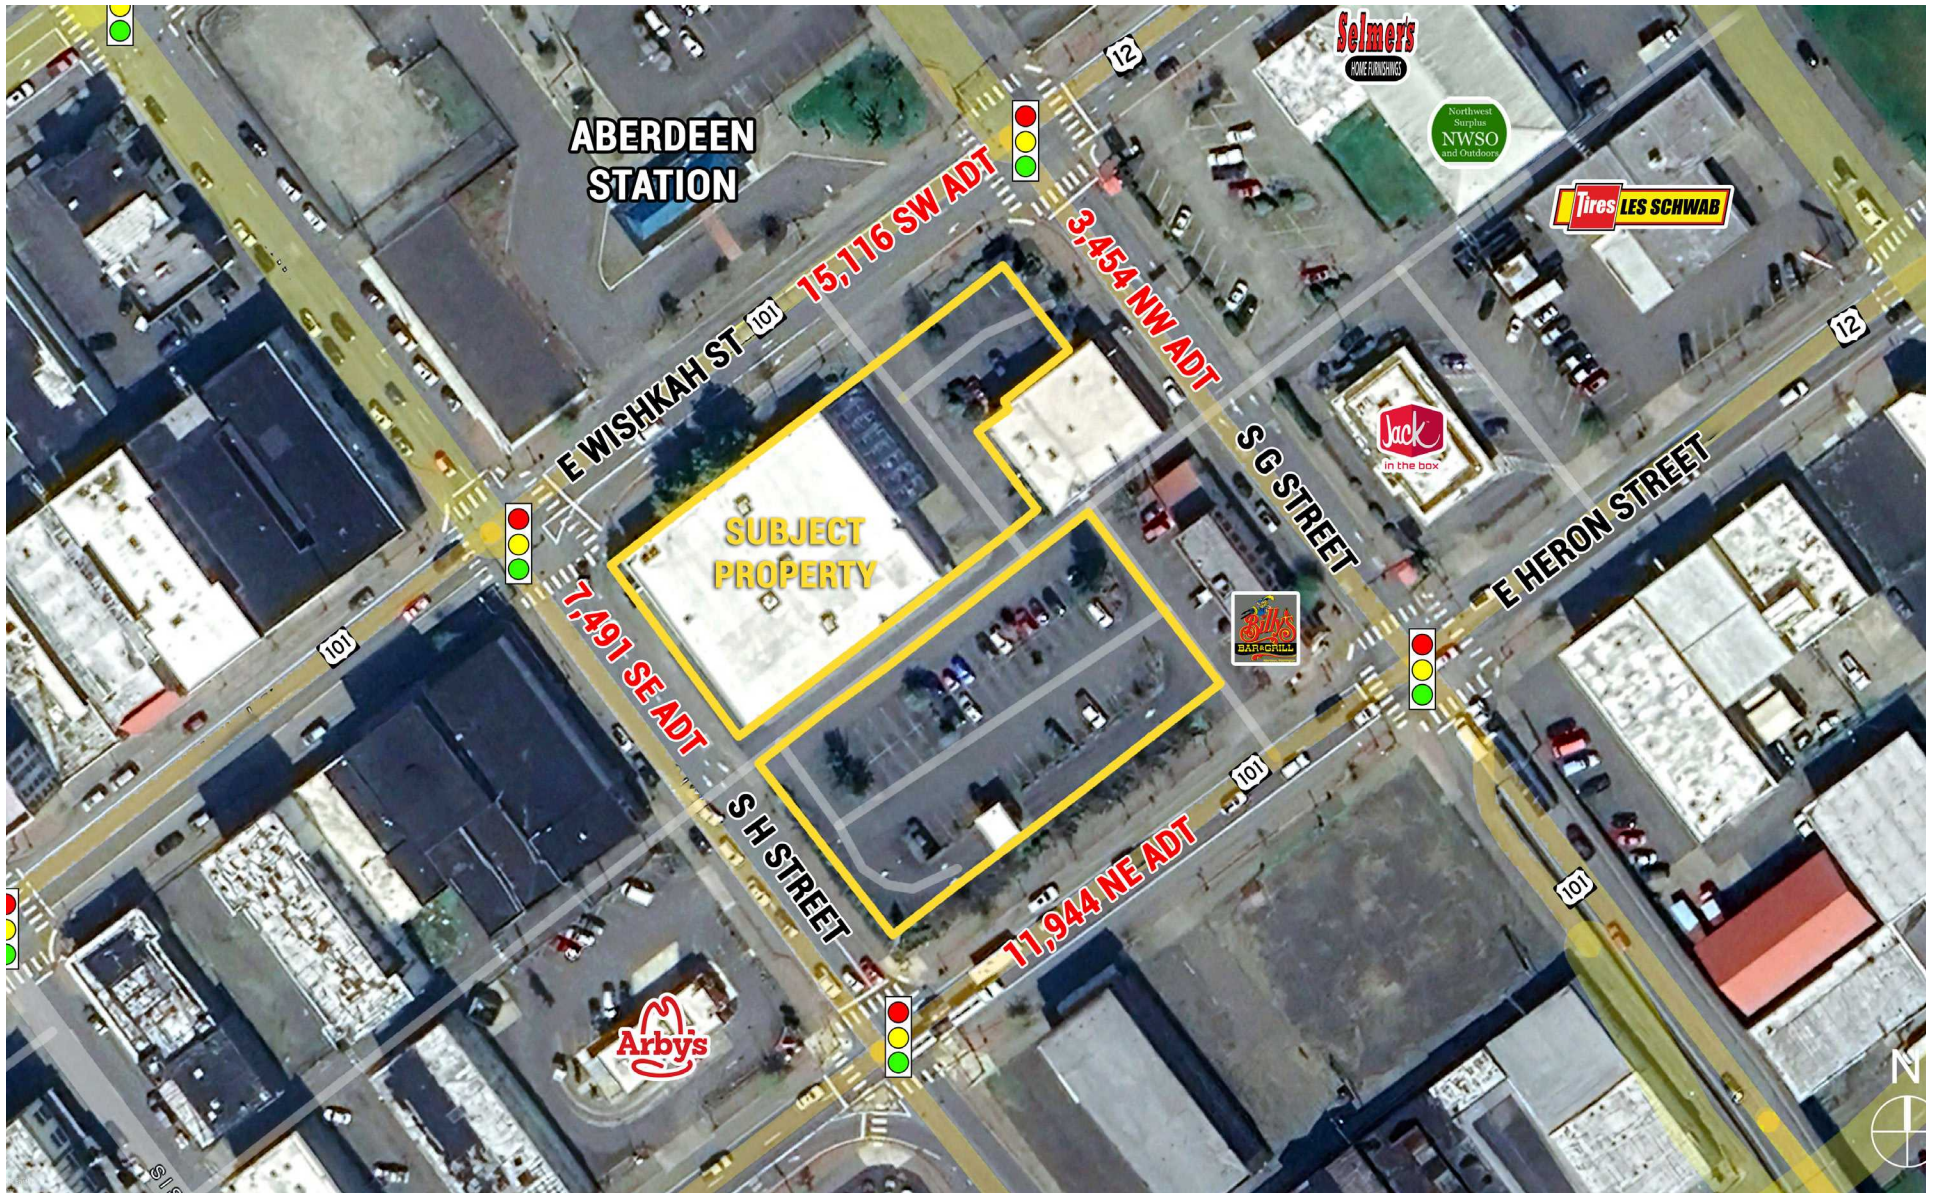

SITE AERIAL

BRUCE BURNS

Burns & Associates Realty, Inc.
206.443.9402

KATHERINE BURNS

Burns & Associates Realty, Inc.
206.683.3940 | kburnsrealty@aol.com

Information contained herein has been obtained from reliable sources, but is not guaranteed. Properties are subject to change.