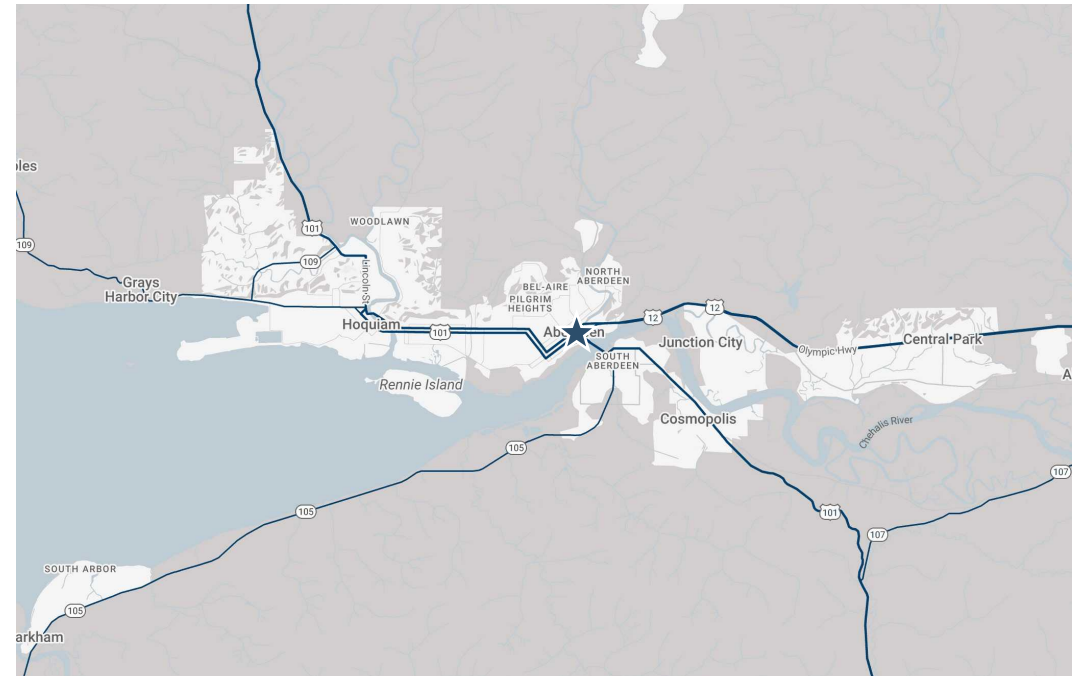

AVAILABLE | RITE AID
FREE STANDING WITH DRIVE-THRU

301 E WISHKAH STREET, ABERDEEN, WA 98520

FREESTANDING BUILDING WITH REMOTE DRIVE-THRU ABERDEEN

Location

Prominent corner location on high traffic E Wishkah Street (Hwy 101). The site boasts excellent visibility, multiple access points, ample parking and two monument signs.

Nearby Tenants

Les Schwab Tires, Arby's, Jack in the Box, Canton Café, Billy's Bar & Grill, Bank of the Pacific, Key Bank, 1st Security Bank, Twin Star Credit Union, Tesla Supercharger

Traffic Counts

High traffic block encompassing Hwy 101 & S H St & S G St:
38,005 ADT

Access

Right In Right Out Access - one ingress/egress on each block. Site surrounded by one way streets.

DEMOGRAPHICS

Data	1 Mile	3 Mile	5 Mile
2025 Population	9,497	20,692	27,830
2030 Population	9,408	20,418	27,319
2025 Households	3,685	7,991	10,915
Median HH Income	\$51,014	\$58,739	\$59,778
Avg. HH Size	3.0	3.0	3.0
Median Age	36.4	38.0	38.5
Adj Daytime Pop	7,883	18,131	23,266