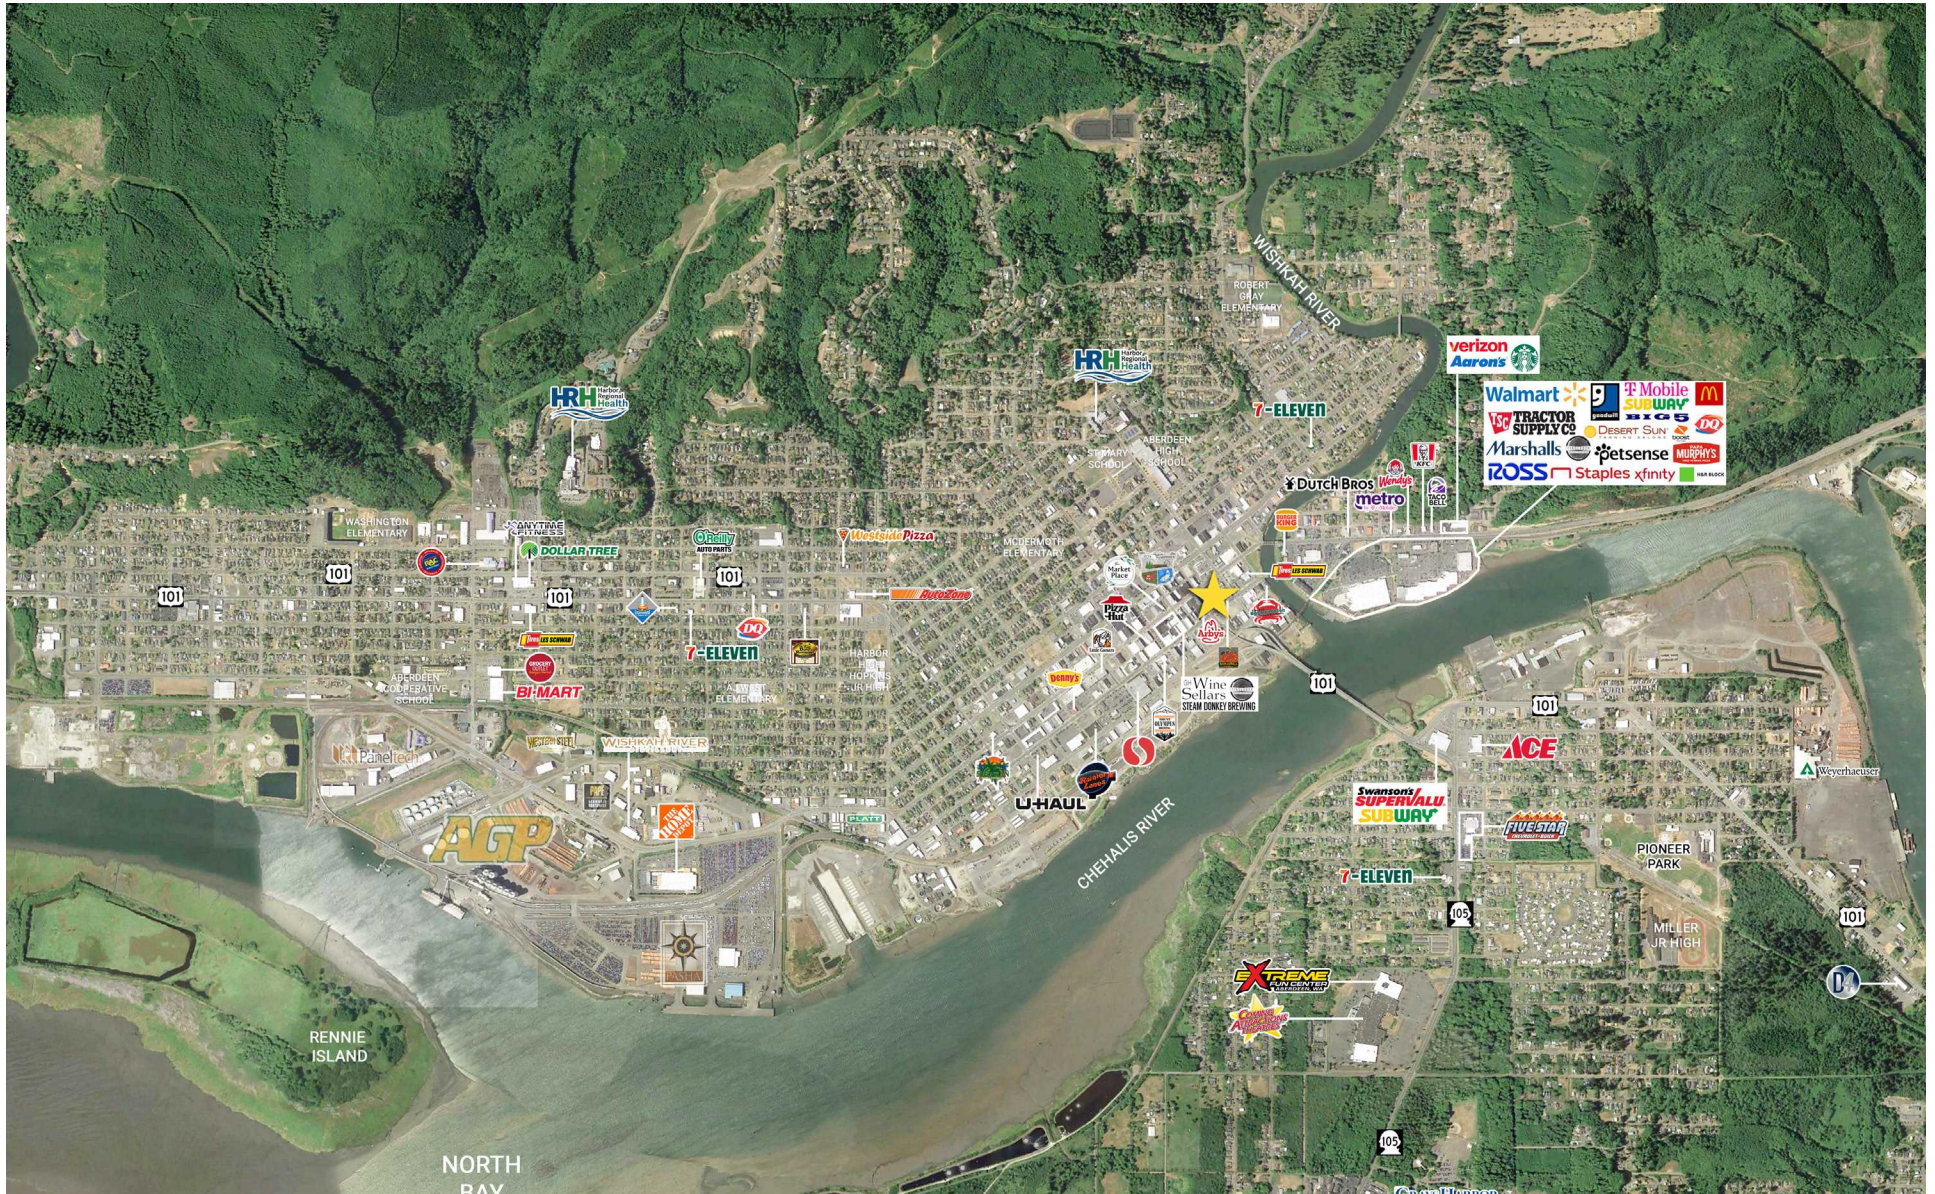

LACEY AERIAL

BRUCE BURNS

Burns & Associates Realty, Inc.
206.443.9402

KATHERINE BURNS

Burns & Associates Realty, Inc.
206.683.3940 | kburnsrealty@aol.com

Information contained herein has been obtained from reliable sources, but is not guaranteed. Properties are subject to change.