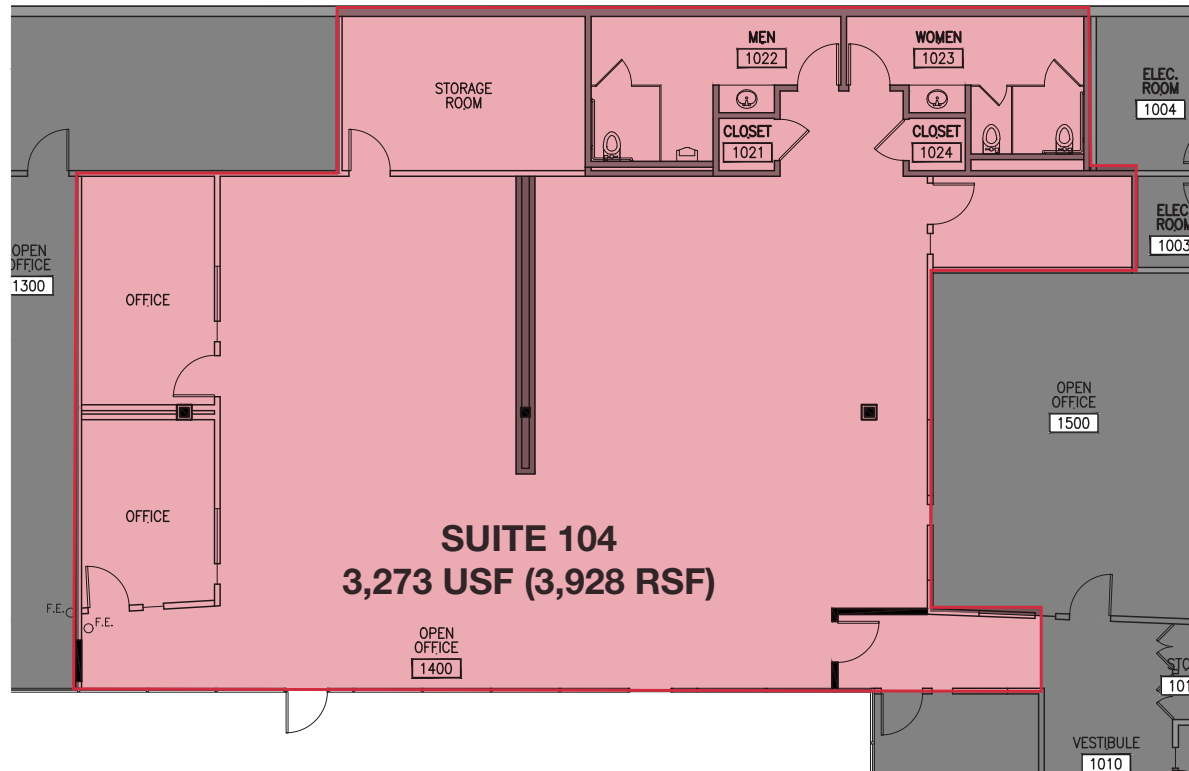

## PROPERTY HIGHLIGHTS

- » Class A Office in Georgetown
- » Free Parking: 1.5 per 1,000 SF, plus street parking
- » Large Conference Room/Event/Training Space for use at no charge
- » ADA accessible
- » Available Now

## Suite 104: 3,273 USF (3,928 RSF)

- » Ground level entry
- » Lobby entrance and sidewalk entrance.
- » \$30 PSF/YR, Gross

# FLOOR PLANS