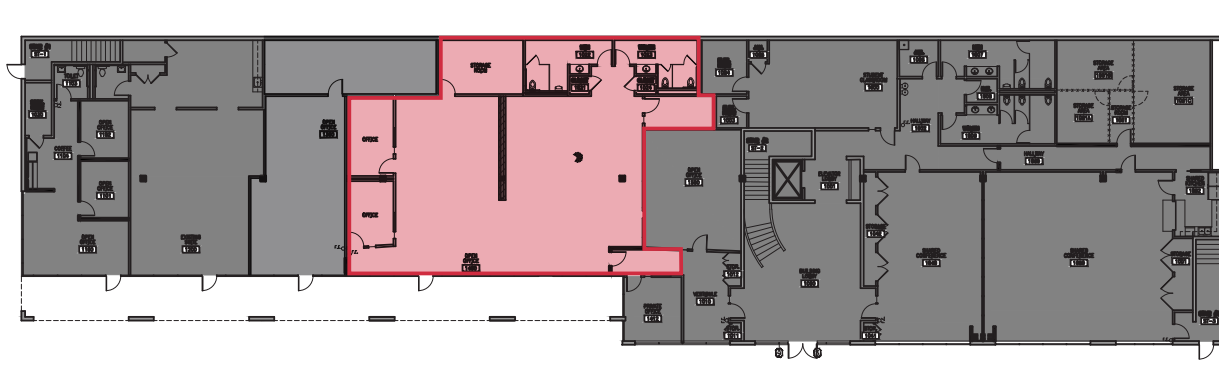

## Suite 104: 3,273 USF (3,928 RSF)

- » Ground level entry
- » Lobby entrance and sidewalk entrance.
- » \$30 PSF/YR, Gross

# FLOOR PLANS