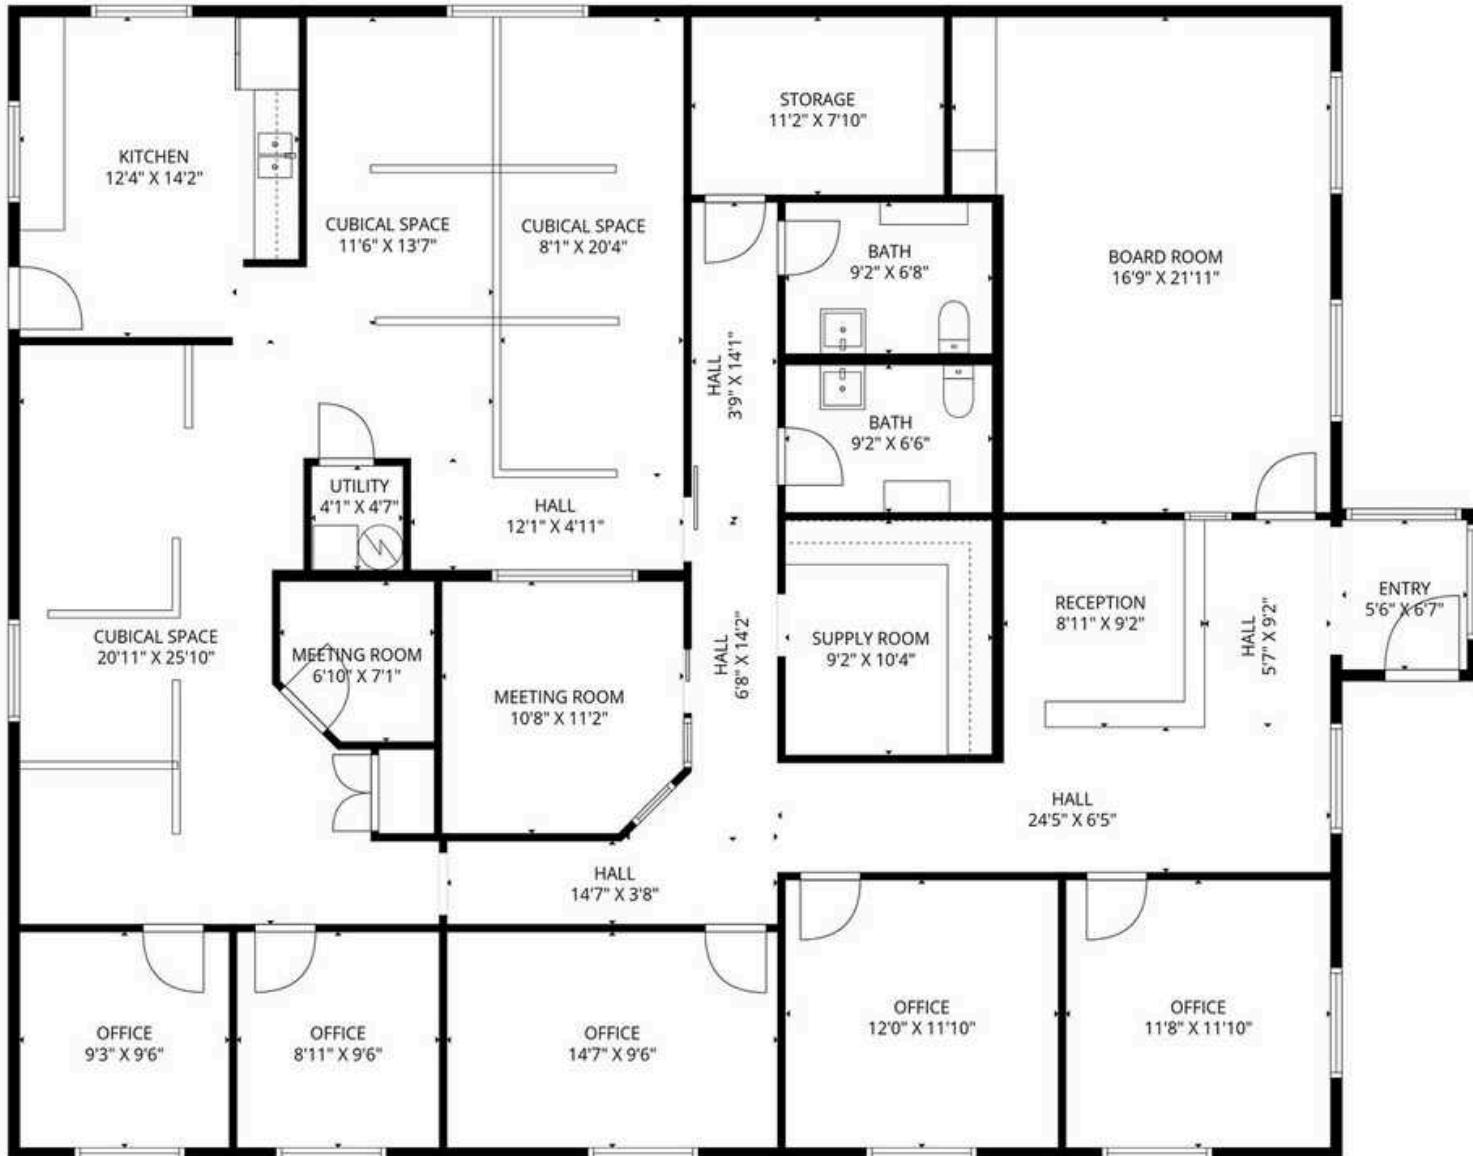

MUKILTEO OFFICE FOR LEASE

\$7,000
MONTHLY GROSS LEASE

Executive Office at Paine Field

Welcome to this turn-key 3,057 SF stand-alone professional building offering seven private offices, a spacious conference room, open flex space with nine workstations, reception area, kitchen, and private patio.

With parking for 20 and a prime Mukilteo location near Paine Field and Boeing, this property combines accessibility, privacy, and modern design. The flexible layout suits executive teams, medical, or professional services seeking a refined, move-in-ready workspace.

Features

- ✓ 7 Private Offices
- ✓ Flex Space for 9 workspaces
- ✓ Kitchenette
- ✓ Spacious Boardroom
- ✓ 20 Parking Spots
- ✓ Storage and Patio

Lease this Space

☎ 425-344-1010

✉ monicakessler@johnlscott.com

www.monicakessler.johnlscott.com

MUKILTEO OFFICE FOR LEASE

Measurements Are An Estimate & Deemed Highly Accurate But Not Exact.