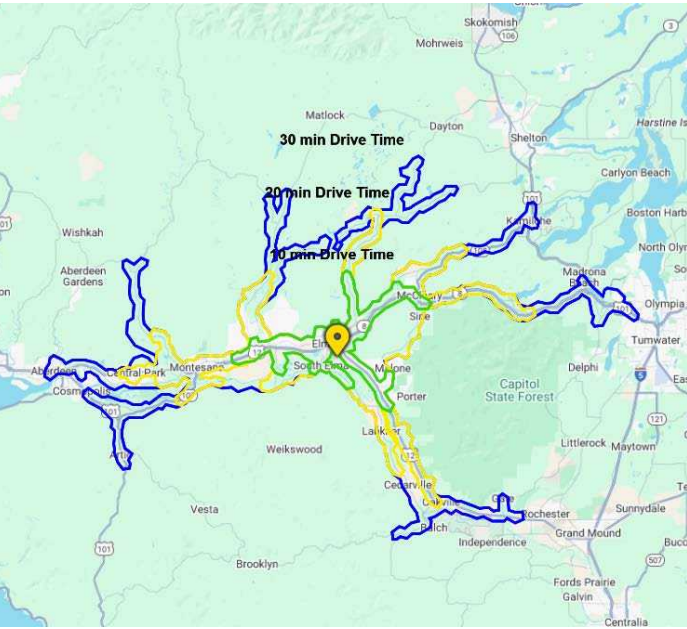

EAGLES LANDING offers strong visibility and convenient access just off Highway 12, connecting easily to Olympia, Aberdeen, and the greater Grays Harbor region. The property benefits from steady local traffic while serving as a gateway to nearby residential neighborhoods and rural communities. Ample on-site parking ensures easy accessibility for customers and employees.

Drive Times Regis - 2025	Population	Average HH Income	Daytime Population
10 Min	8,606	\$99,943	5,257
20 Min	19,902	\$109,410	11,862
30 Min	36,462	\$103,189	25,618

NEARBY TENANTS

LOCATION AERIAL

CHURCH OF JESUS CHRIST

LOCATION DETAILS

Conveniently located at the intersection of Hwy 12 & Hwy 8

6,337 CPD
Elma McCleary Rd

23,240 CPD
Highway 8

PHOTOS

TACOMA | KIRKLAND | PORTLAND | SEATTLE

RELATIONSHIP FOCUSED.
RESULTS DRIVEN.