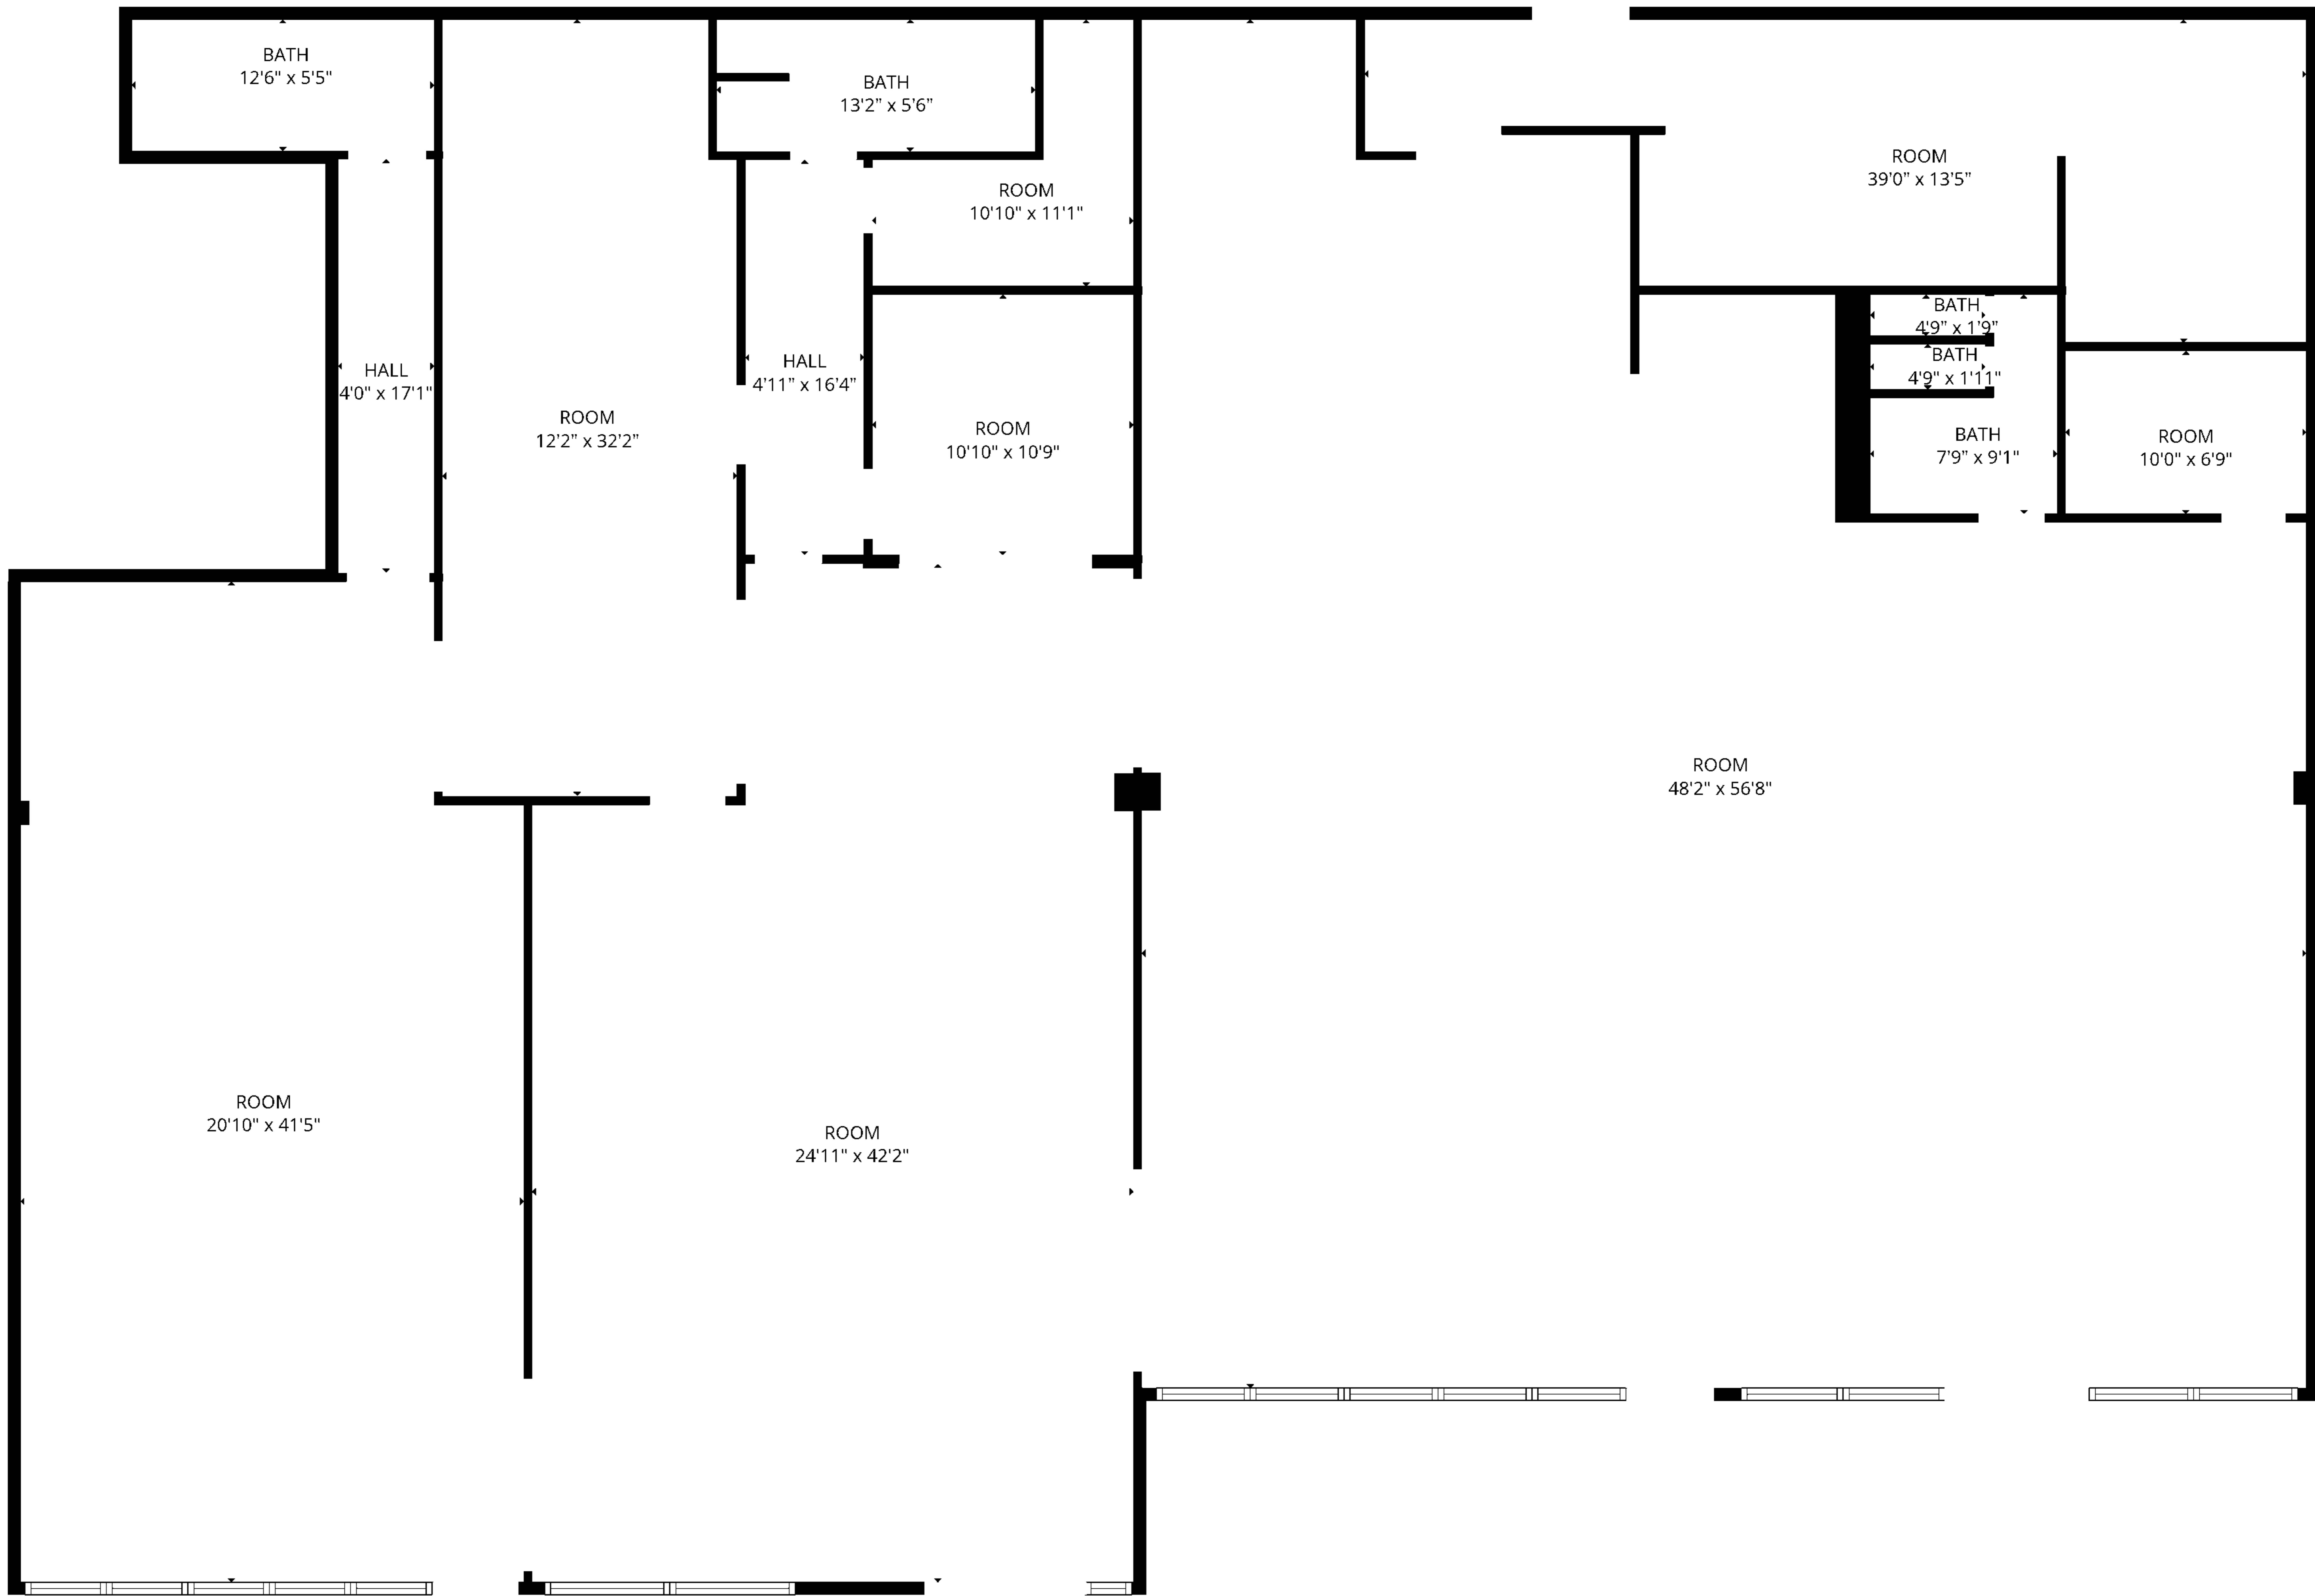

TOTAL: 5469 sq. ft
1st floor: 5469 sq. ft
EXCLUDED AREAS: WALLS: 169 sq. ft

TOTAL: 5469 sq. ft
1st floor: 5469 sq. ft
EXCLUDED AREAS: WALLS: 169 sq. ft