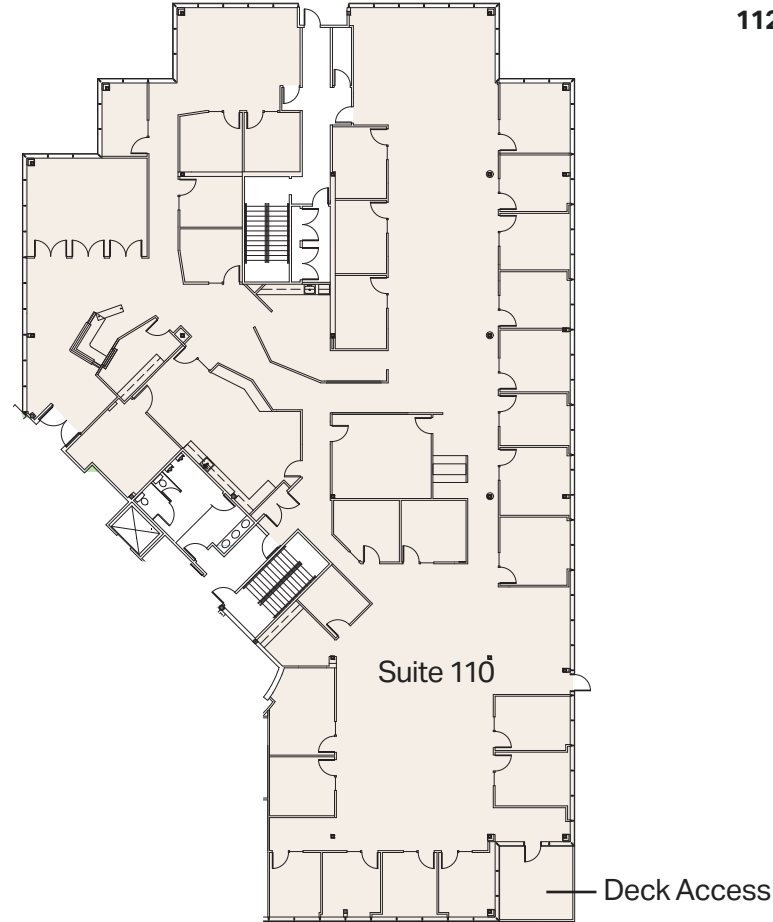

Suite 110 | ±14,227 SF
Available Now
As-Built Plan

KEY SITE
PLAN

Scott Davis
Executive Vice President
+1 425 941 7573
scott.davis@cbre.com

Tim Owens
Senior Vice President
+1 425 462 6913
tim.owens@cbre.com

Suite 110 | ±14,227 SF
Available Now
Conceptual Plan

KEY SITE
PLAN

Scott Davis
Executive Vice President
+1 425 941 7573
scott.davis@cbre.com

Tim Owens
Senior Vice President
+1 425 462 6913
tim.owens@cbre.com

Suite 110 A | ±5,752 SF
Conceptual Demised Plan

KEY SITE
PLAN

Scott Davis
Executive Vice President
+1 425 941 7573
scott.davis@cbre.com

Tim Owens
Senior Vice President
+1 425 462 6913
tim.owens@cbre.com