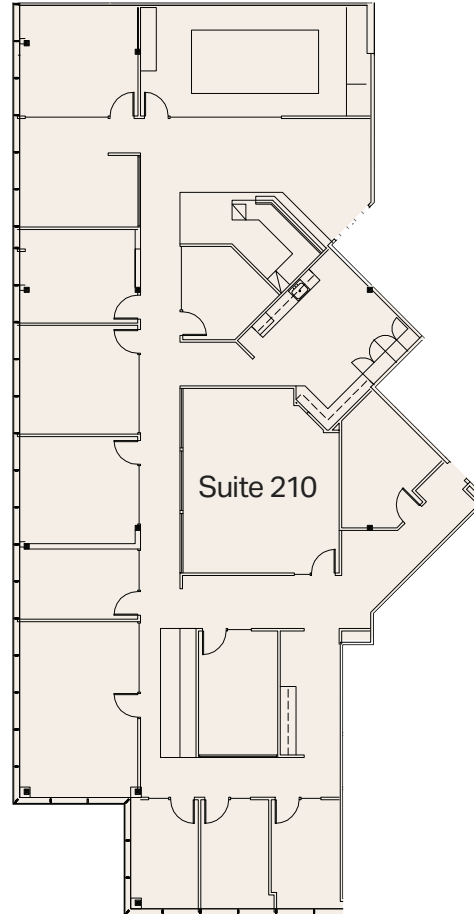

Suite 210 | 6,067 SF
Available June 1, 2026

KEY SITE
PLAN

Scott Davis
Executive Vice President
+1 425 941 7573
scott.davis@cbre.com

Tim Owens
Senior Vice President
+1 425 462 6913
tim.owens@cbre.com

© 2026 CBRE, Inc. All rights reserved. This information has been obtained from sources believed reliable, but has not been verified for accuracy or completeness. You should conduct a careful, independent investigation of the property and verify all information. Any reliance on this information is solely at your own risk. CBRE and the CBRE logo are service marks of CBRE, Inc. All other marks displayed on this document are the property of their respective owners, and the use of such logos does not imply any affiliation with or endorsement of CBRE. Photos herein are the property of their respective owners. Use of these images without the express written consent of the owner is prohibited. BSO_1.16.26