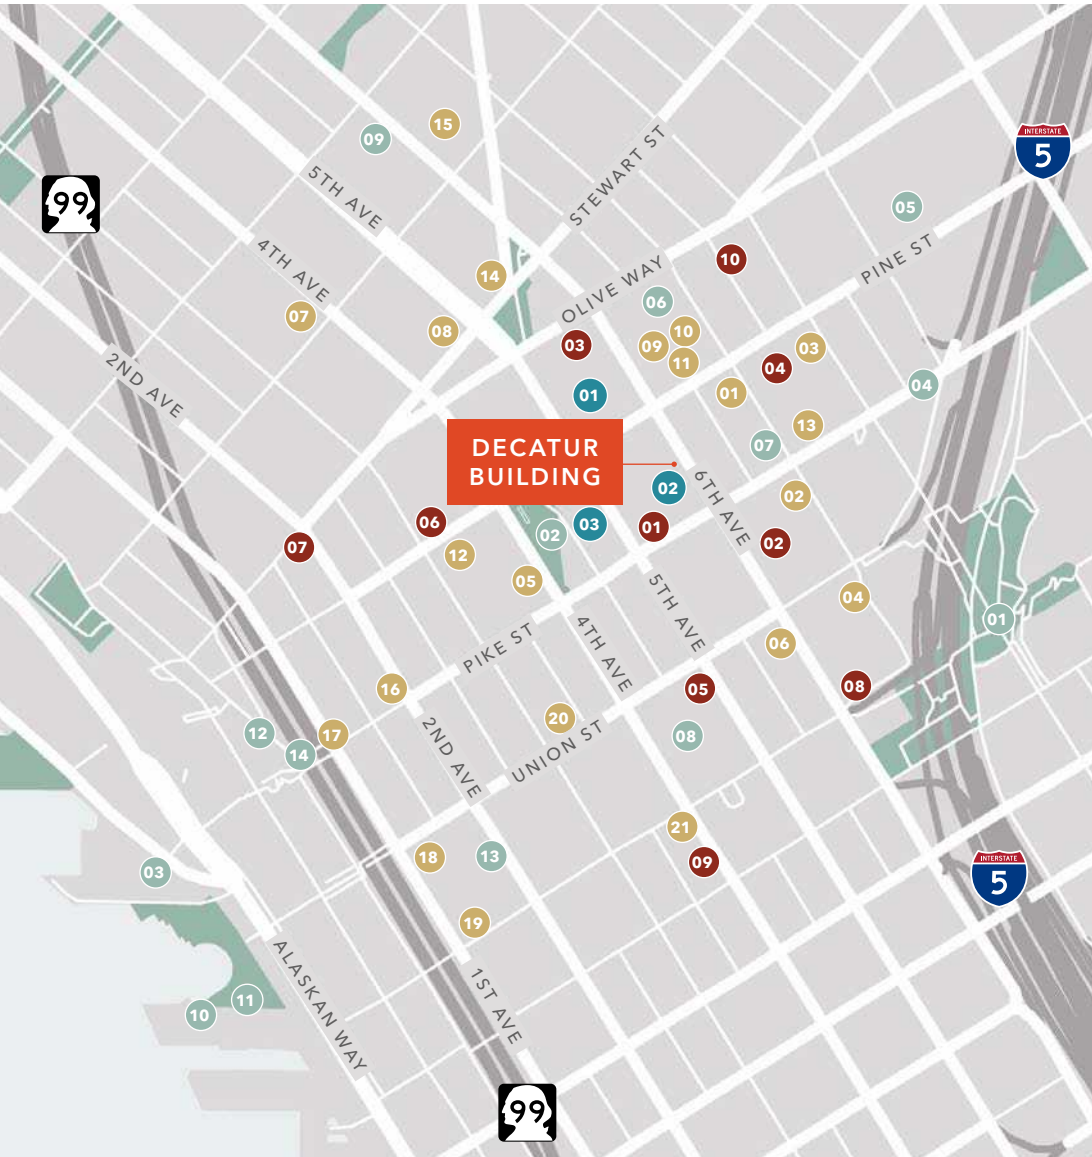

Walk to Seattle Convention Center, Nordstrom, Pacific Place, Westlake Center, Pike Place Market

Excellent access to Interstate 5 and Highway 99

Link Light Rail/transit tunnels & streetcar within walking distance

 **Kidder
Mathews**

EAT + DRINK

- 01 Rider
- 02 Alder & Ash
- 03 Dough Zone
- 04 Cortina
- 05 Yardhouse
- 06 Blue Water Taco Grill
- 07 Serious Pie Downtown
- 08 Relish Burger
- 09 Johnny Rocket
- 10 Pike Place Chowder
- 11 Din Tai Fung
- 12 McDonald's
- 13 The Cheesecake Factory
- 14 Lola
- 15 Skillet
- 16 Ben Paris
- 17 Place Pigalle
- 18 Goldfinch Tavern
- 19 Noi Thai Cuisine
- 20 Pane Pane Sandwiches
- 21 Purple

SHOPPING

- 01 Nordstrom
- 02 Marios
- 03 Anthropologie

CAFFEINE

- 01 Monorail Espresso
- 02 Starbucks
- 03 Cherry Street Coffee House
- 04 Caffe Ladro
- 05 Fonte Coffee
- 06 Victrola Coffee Roasters
- 07 Artly Coffee
- 08 Voxx Coffee Downtown
- 09 Caffe Migliore
- 10 Anchorhead Coffee

ATTRACTIONS

- 01 Freeway Park
- 02 Westlake Park
- 03 Seattle Aquarium
- 04 Convention Center Arch
- 05 Convention Center Summit
- 06 AMC Pacific Place 11
- 07 Regal Meridian
- 08 The 5th Avenue
- 09 Dimitriou's Jazz Alley
- 10 Great Wheel
- 11 Wings Over Washington
- 12 Pike Place Market
- 13 Seattle Art Museum
- 14 The Gum Wall