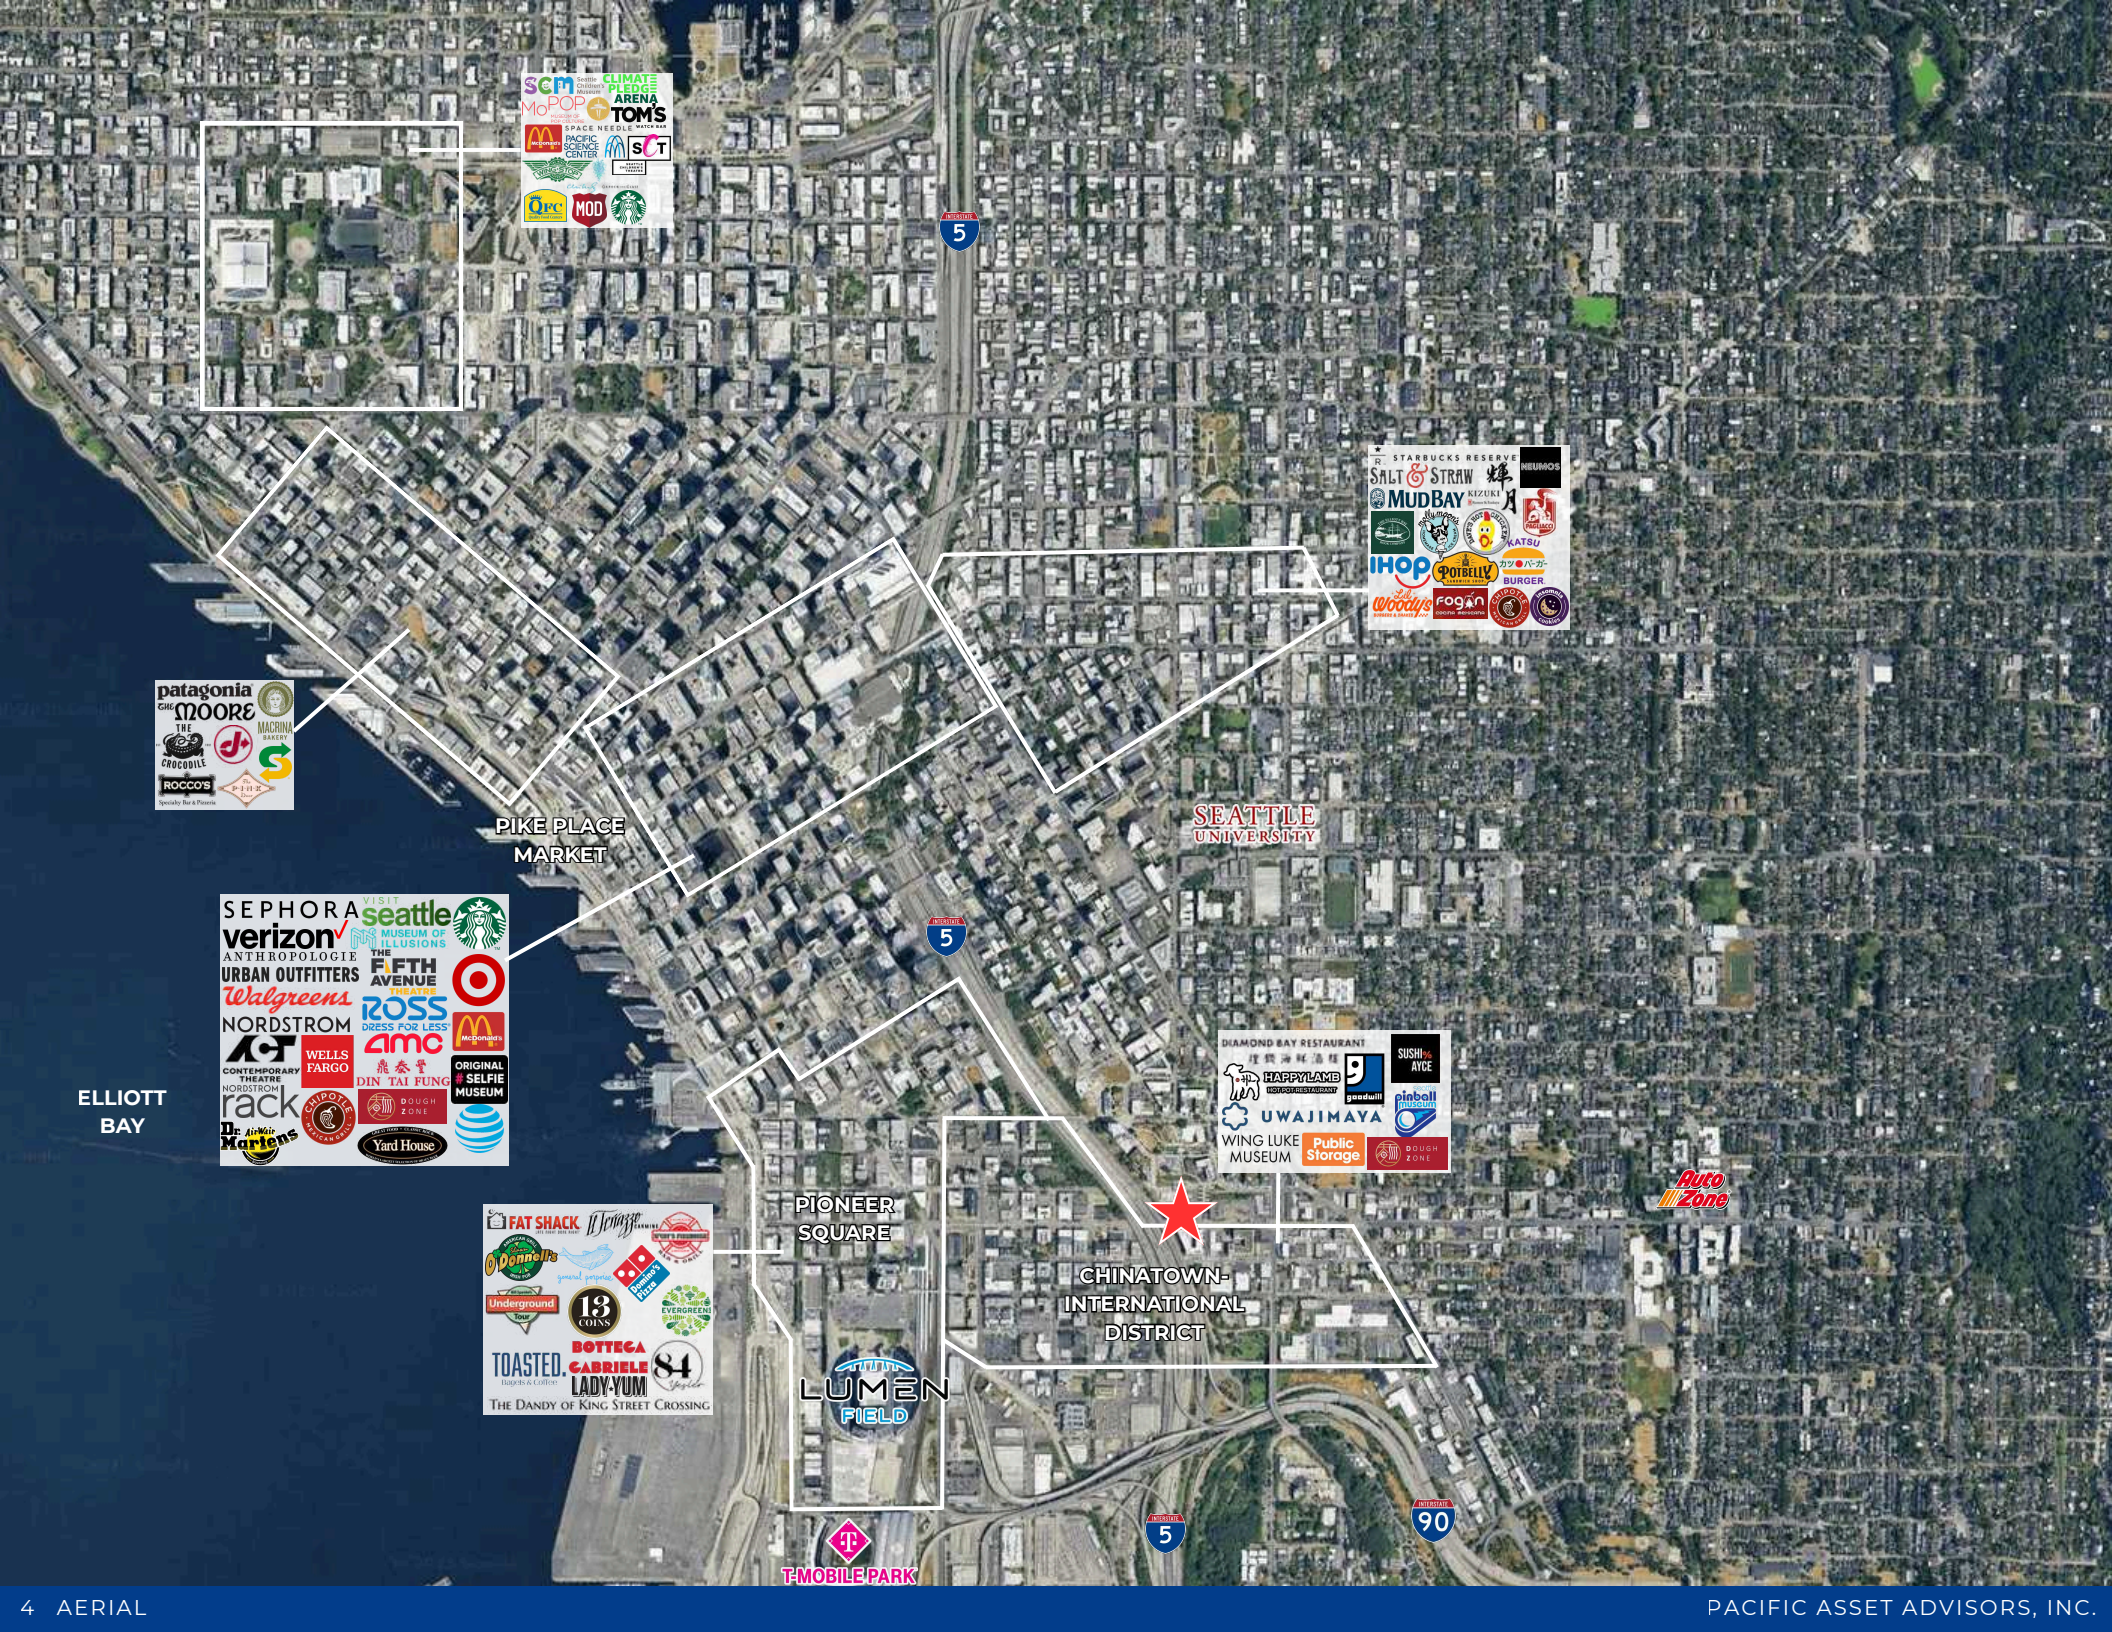

102.7k
DAYTIME
POPULATION

\$140.8k
AVG. HOUSEHOLD
INCOME

8.1k
BUSINESSES

79.4%
ADULTS WITH
COLLEGE EDUCATION

83.4k
EMPLOYEES

*2026 PROJECTIONS 1 MILE RADIUS FROM SITE. COLLECTED VIA SITESUSA

- +/- 10,000 SF Available
- Prime Exposure and Signage Opportunities on Jackson Street
- Turn Key Restaurant:
 - Two Large Dim-Sum Kitchens
 - Potential to Demise
 - Motivated Landlord
 - Rare Large Capacity Event Space In-City
- Less than five minute drive to I-5
- On-site Parking and Security
- Freeway Visibility
- Central CID Location
- Walker's Paradise: 98 Walker's Paradise, 100 Transit Score, 83 Bike Score

SCM CLIMATE PLEDGE
 MoPOP ARENA TOMS
 SPACE NEEDLE CENTER
 PACIFIC CENTER SCT
 QRC MOD Starbucks

STARBUCKS RESERVE
 SALT & STRAW MUD BAY
 IHOP Potbelly
 WOODYS FOGAN BURGER

patagonia
 MOORE
 THE CROCODILE
 MACRINI
 ROCCO'S

PIKE PLACE MARKET

SEATTLE UNIVERSITY

SEPHORA verizon
 ANTHROPOLOGIE THE FIFTH AVENUE MUSEUM OF ILLUSIONS
 Walgreens ROSS
 NORDSTROM DRESS FOR LESS
 AT WELLS FARGO
 CONTEMPORARY THEATRE DIN TAI FUNG ORIGINAL SELFIE MUSEUM
 rack CHIPPY DOUGH ZONE
 De Martens Yard House

ELLIOTT BAY

DIAMOND BAY RESTAURANT
 HAPPY LAMB
 UWAJIMAYA
 WING LUKE MUSEUM Public Storage
 SUSHI AYCE pinball museum DOUGH ZONE

PIONEER SQUARE

CHINATOWN-INTERNATIONAL DISTRICT

FAT SHACK
 Donnell's
 Underground 13 COINS
 TOASTED BOTTEGA GABRIELE 84
 The Dandy of King Street Crossing LADY-YUM