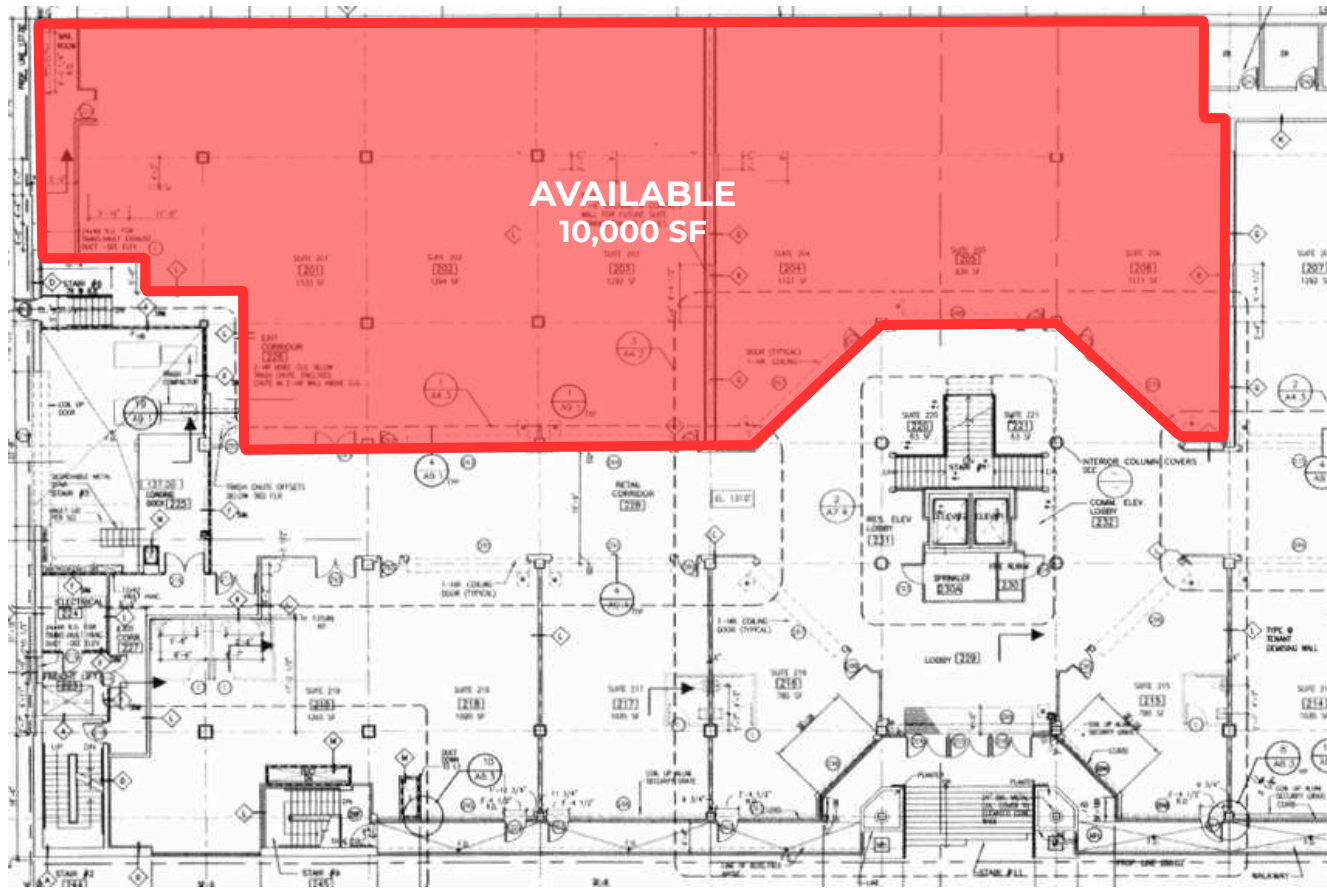

102.7k
DAYTIME
POPULATION

\$140.8k
AVG. HOUSEHOLD
INCOME

8.1k
BUSINESSES

79.4%
ADULTS WITH
COLLEGE EDUCATION

83.4k
EMPLOYEES

*2026 PROJECTIONS 1 MILE RADIUS FROM SITE. COLLECTED VIA SITESUSA

- +/- 10,000 SF Available
- Prime Exposure and Signage Opportunities on Jackson Street
- Turn Key Restaurant:
 - Two Large Dim-Sum Kitchens
 - Potential to Demise
 - Motivated Landlord
 - Rare Large Capacity Event Space In-City
- Less than five minute drive to I-5
- On-site Parking and Security
- Freeway Visibility
- Central CID Location
- Walker's Paradise: 98 Walker's Paradise, 100 Transit Score, 83 Bike Score