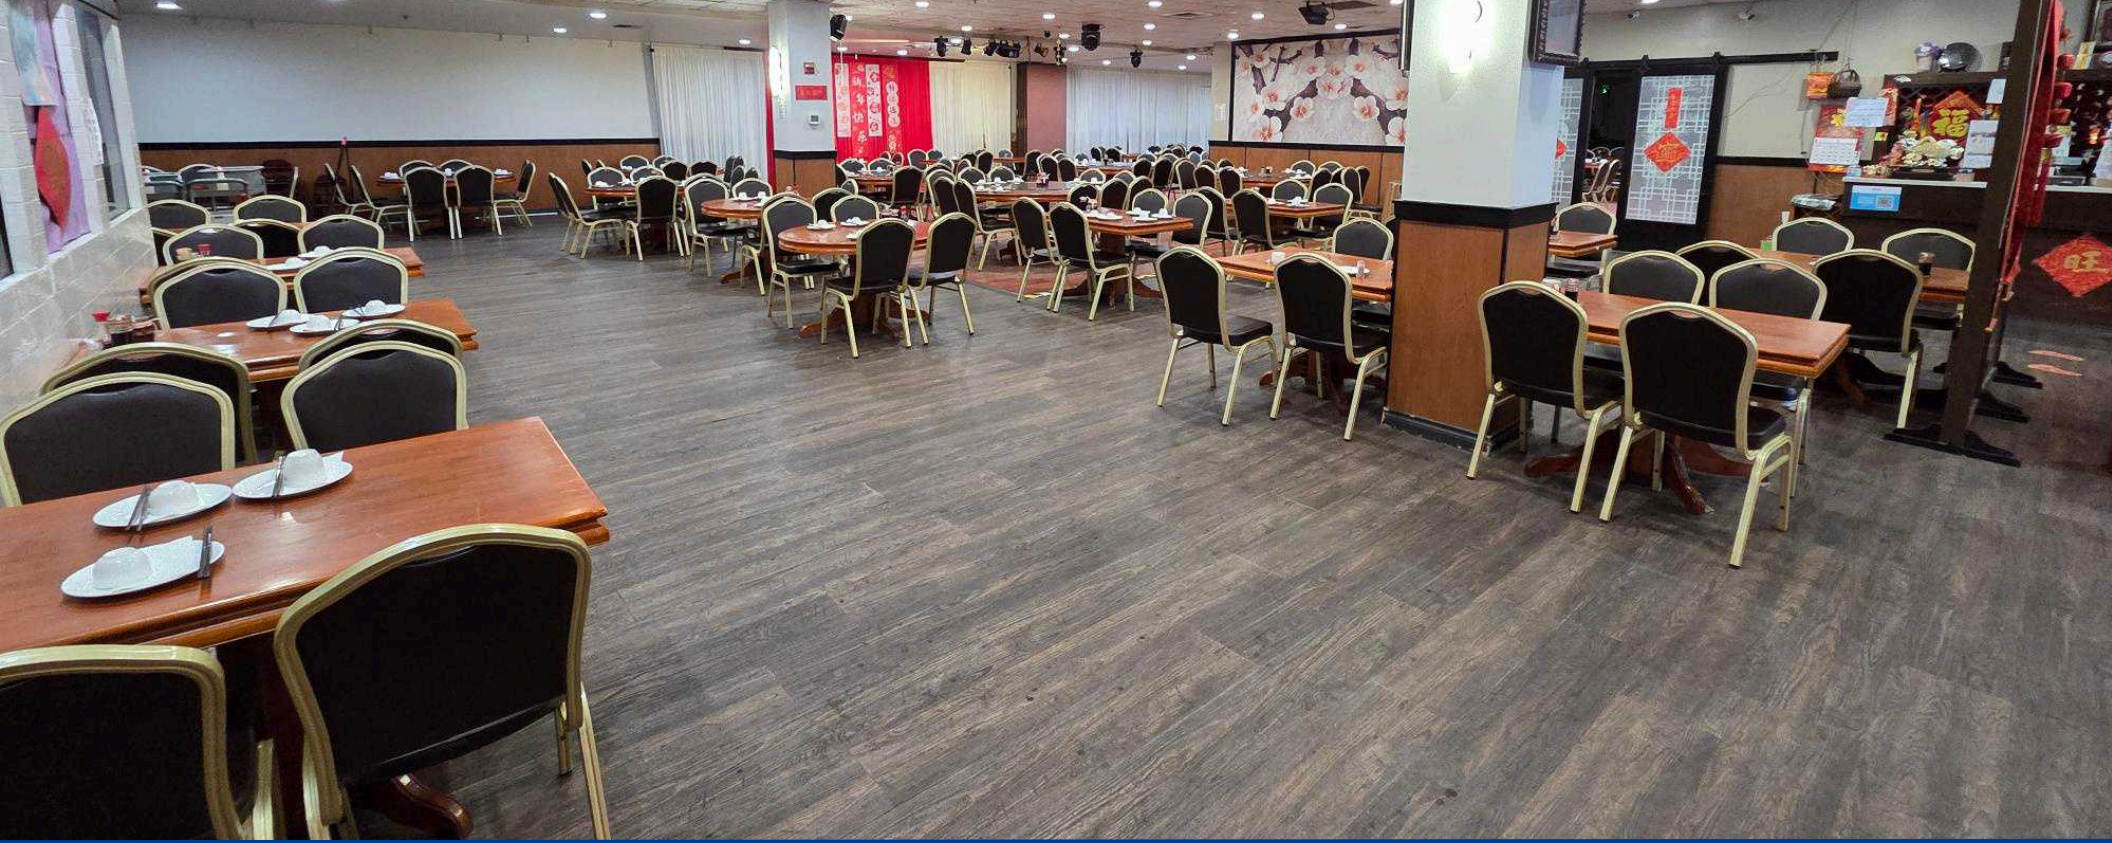

TURN KEY RESTAURANT

PACIFIC RIM

900 S JACKSON STREET | SEATTLE, WA 98104

900 S JACKSON STREET
SEATTLE, WA 98104

10,000 SF

RETAIL SPACE AVAILABLE

CALL

FOR RATES

ELLIOTT BAY

DIAMOND BAY RESTAURANT
 HAPPY LAMB
 UWAJIMAYA
 WING LUKE MUSEUM Public Storage
 SUSHI AYCE pinball museum DOUGH ZONE

PIONEER SQUARE

CHINATOWN-INTERNATIONAL DISTRICT

FAT SHACK
 Donnell's
 Underground 13 COINS
 TOASTED BOTTEGA GABRIELE 84
 The Dandy of King Street Crossing LADY-YUM