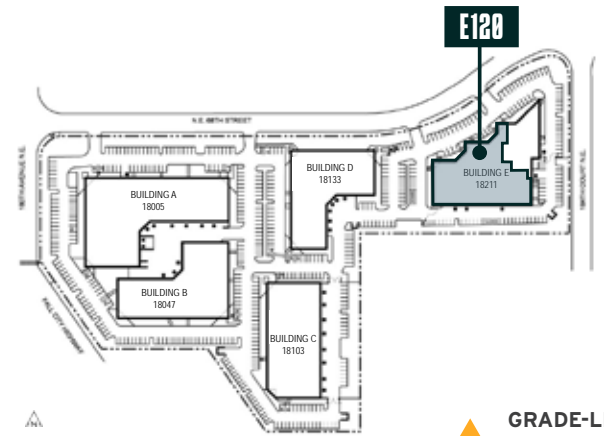

## AVAILABILITY

VIRTUAL TOUR	SUITE	RSF	AVAILABILITY	COMMENTS
	<u>E120</u>	24,236 RSF (7,579 SF OFFICE & 16,657 SF WHSE)	NOW	Newly built out office/warehouse space with 5 grade level doors and conditioned warehouse

## SUITE E120

**RECENTLY COMPLETED MARKET-READY  
TENANT IMPROVEMENTS**

24,236 RSF  
7,579 SF Office  
16,657 SF Warehouse

5 grade level doors

Conditioned warehouse

~13' clear height to bottom of deck

 GRADE-LEVEL  
LOADING