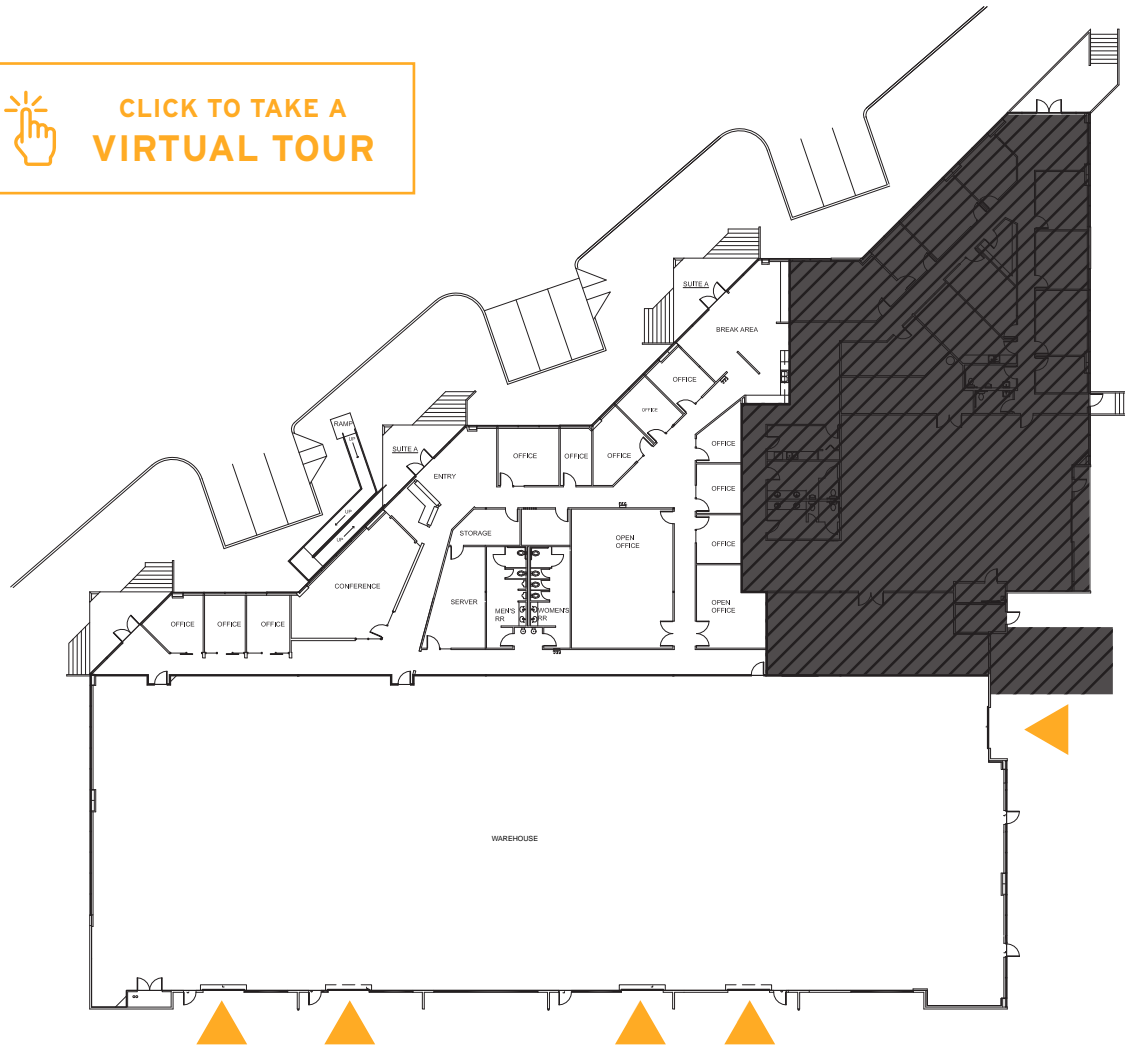

## AVAILABILITY

VIRTUAL TOUR	SUITE	RSF	AVAILABILITY	COMMENTS
	<u>E120</u>	24,236 RSF (7,579 SF OFFICE & 16,657 SF WHSE)	NOW	Newly built out office/warehouse space with 5 grade level doors and conditioned warehouse

## SUITE E120

**RECENTLY COMPLETED MARKET-READY  
TENANT IMPROVEMENTS**

24,236 RSF  
7,579 SF Office  
16,657 SF Warehouse

5 grade level doors

Conditioned warehouse

~13' clear height to bottom of deck

 GRADE-LEVEL  
LOADING